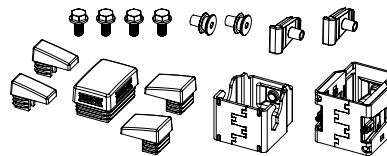

✓ Rapid Fix

Using the Troax Rapid Fix system, mesh panels can be easily removed and re-installed allowing quick and easy access to machinery in need of maintenance. The brackets can be positioned at varying heights compensating for uneven floors as well as for fitting panels of different sizes within the installation. Rapid Fix is fully compatible with Smart Fix and also uses the same door system making it possible to combine, mix or upgrade to suit your requirements. The unique Rapid Fix system also complies with the machine directive 2006/42/EC.

FACTS

Finish

Electroplated steel

Kit wall

Art no	Description
36700130	Kit bracket RF
36700140	Kit bracket corner Right
36700150	Kit bracket corner Left

The Rapid Fix brackets are only compatible with support post 60x40

Packaging

Delivered in a carton with one upper and one lower fixing including all bolts and fittings, plastic caps for one post 60x40 and one panel ST20 or ST30.

ACCESSORIES

Assembly Guide RF 60x40

Art no	Description
36700129	Assembly Guide RF 60x40