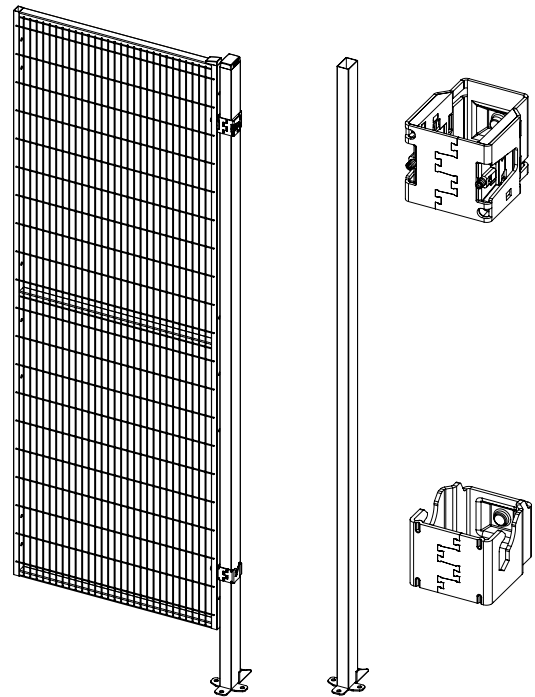

✓ Rapid Fix

Using the Troax Rapid Fix system, mesh panels can be easily removed and re-installed allowing quick and easy access to machinery in need of maintenance. The brackets can be positioned at varying heights compensating for uneven floors as well as for fitting panels of different sizes within the installation. Rapid Fix is fully compatible with Smart Fix and also uses the same door system making it possible to combine, mix or upgrade to suit your requirements. The unique Rapid Fix system also complies with the machine directive 2006/42/EC.

FACTS

Finish

Electroplated steel

Kit wall

Art no	Description
36700130	Kit bracket RF
36700140	Kit bracket corner Right
36700150	Kit bracket corner Left

The Rapid Fix brackets are only compatible with support post 60x40

Packaging

Delivered in a carton with one upper and one lower fixing including all bolts and fittings, plastic caps for one post 60x40 and one panel ST20 or ST30.

ACCESSORIES

Assembly Guide RF 60x40

Art no	Description
36700129	Assembly Guide RF 60x40