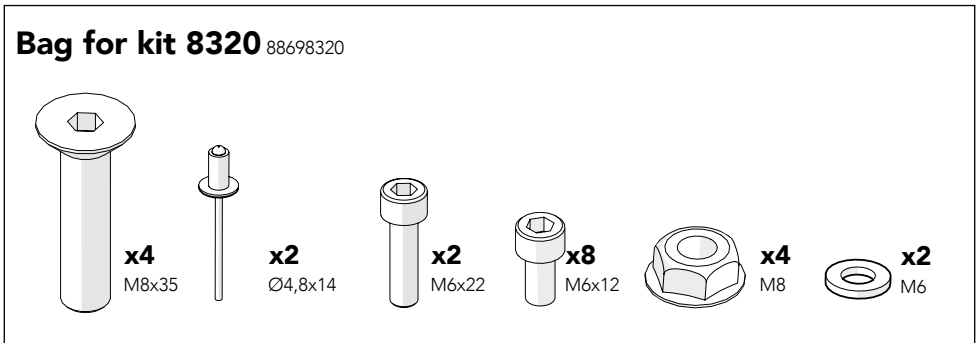

ASSEMBLY INSTRUCTION
– JUST FOLLOW ME

AZM201 FIXING 3

KIT 36908320

Kit AZM201 Fixing 3

AZM201*

Art no: 88754712 Ver: 004

Bag for kit 8320

1