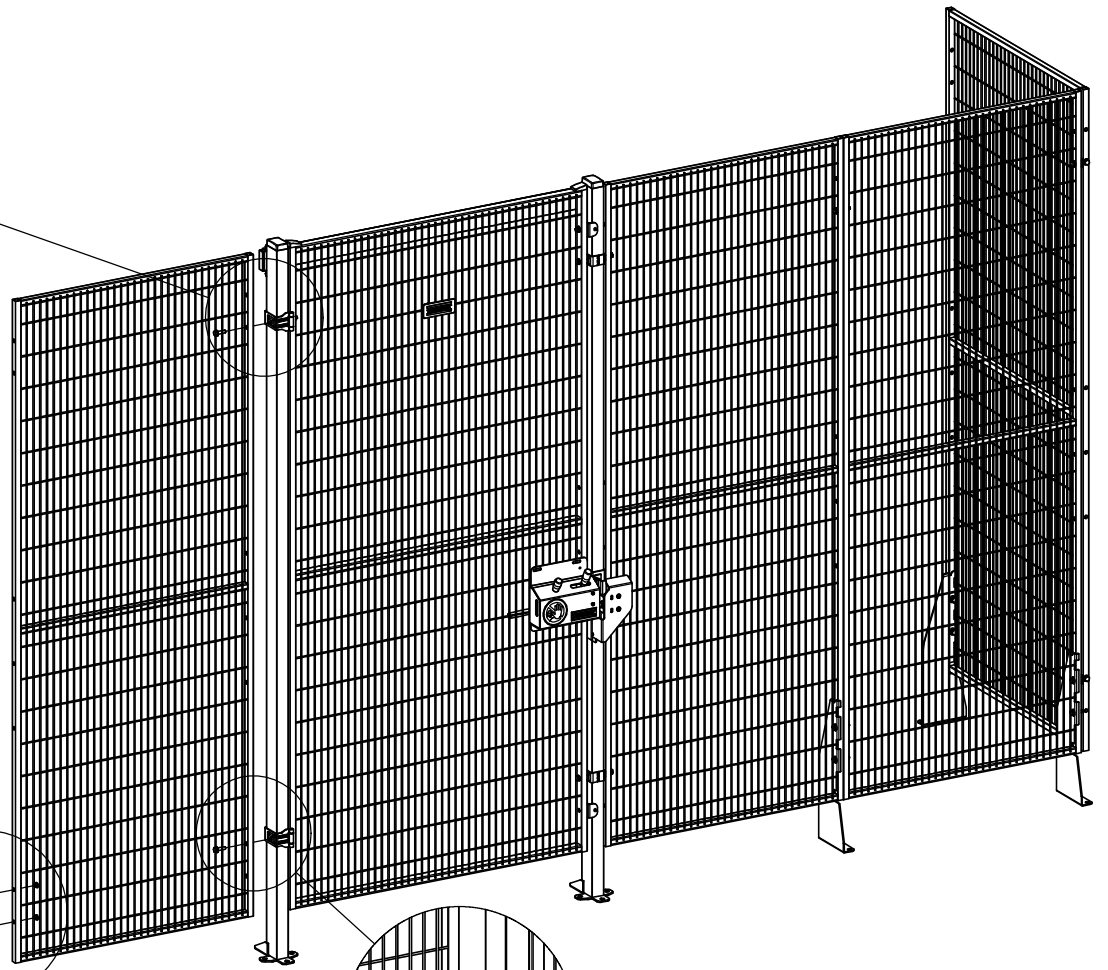

9

89050148

36700182

89050198