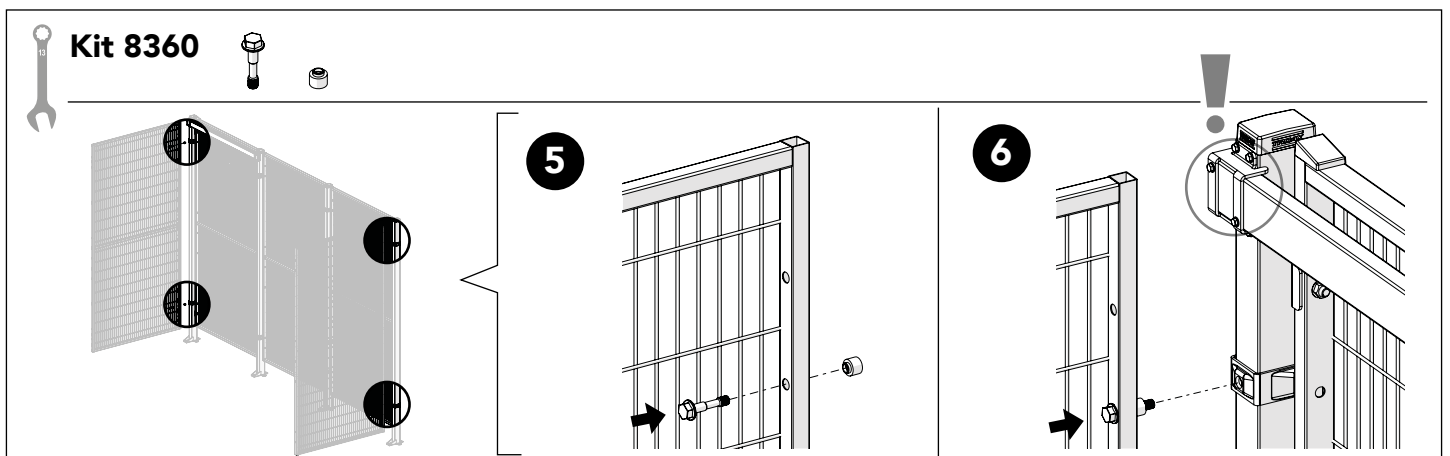

Kit 8360 Door In Corner 36908360

x4

x4

Art no: 88754722 ver. 01 Print no: 201804-4290-EN

Follow me

www.troax.com