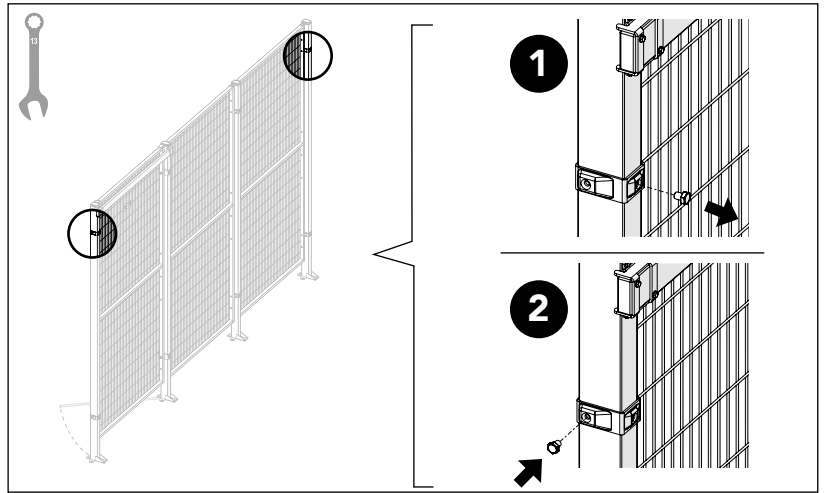

Kit 8360 Door In Corner 36908360

x4

x4

Art no: 88754722 ver. 01 Print no: 201804-4290-EN

Follow me

www.troax.com