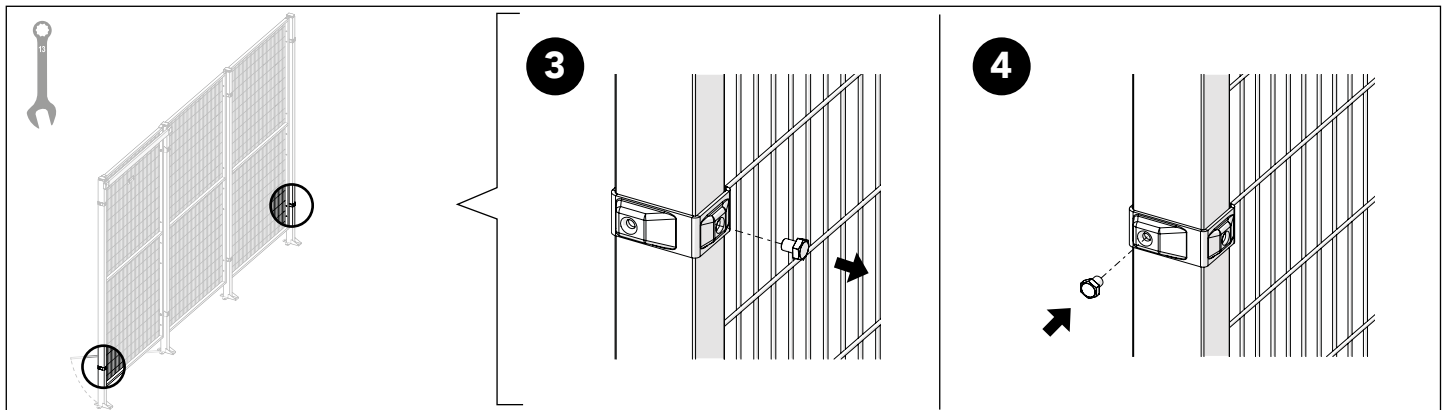

Kit 8360 Door In Corner 36908360

x4

x4

Art no: 88754722 ver. 01 Print no: 201804-4290-EN

Follow me

www.troax.com