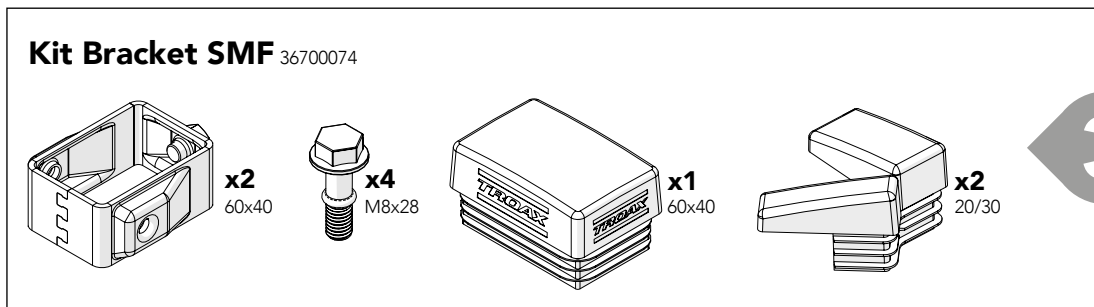

# Kit Double sliding door single rail 36905540

Art no: 88754638 ver. 003