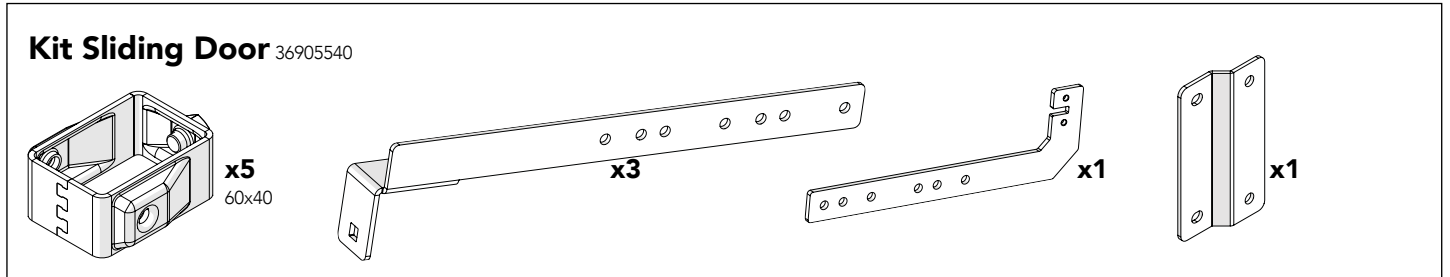

# Kit Double sliding door single rail 36905540

Art no: 88754638 ver. 003