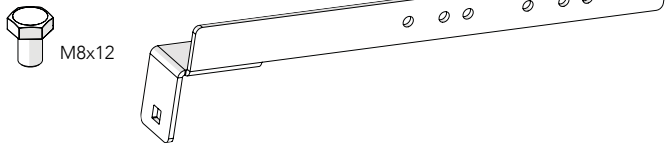

Kit Sliding Door + Bag for kit 5540