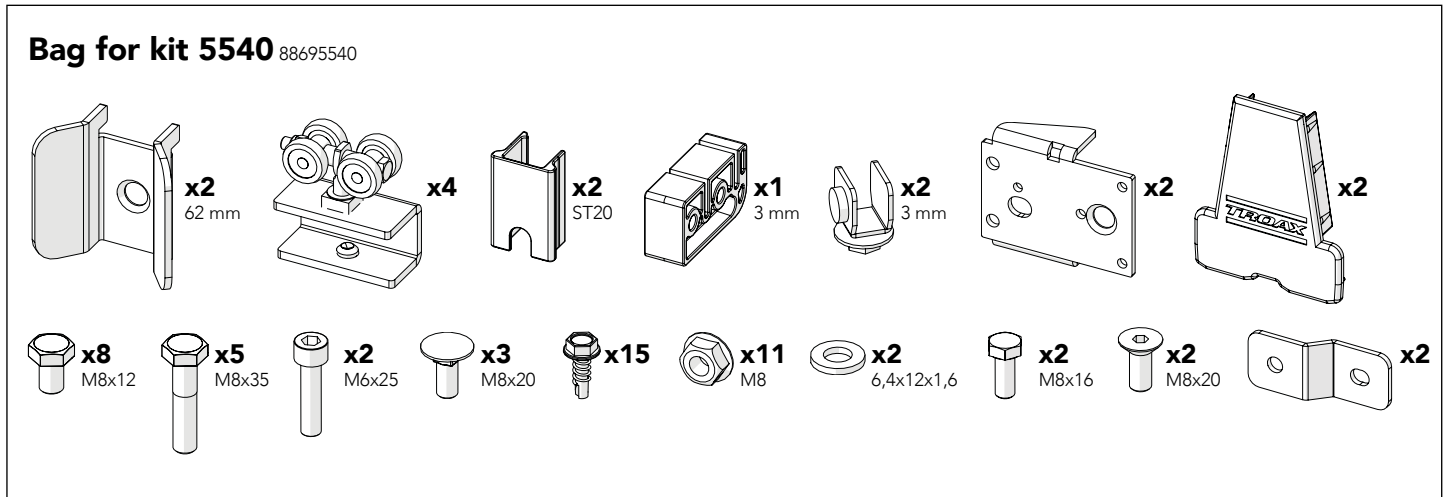

# Kit Double sliding door single rail 36905540

Art no: 88754638 ver. 003