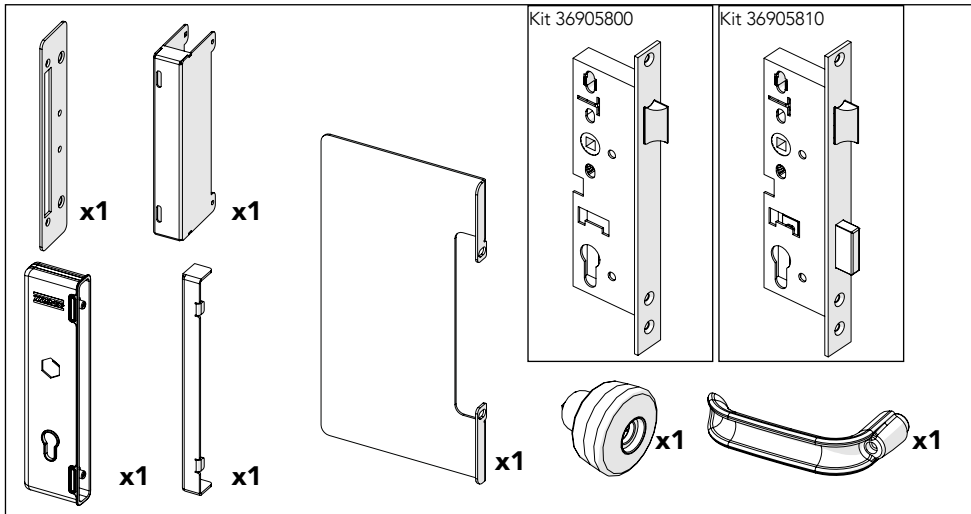

Kit EC Panic Lock Hinged Door

36905800/ 36905810