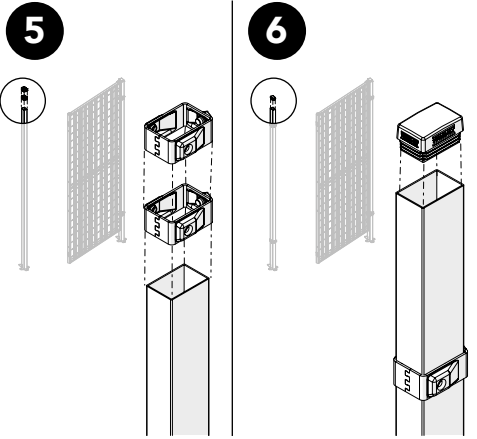

ASSEMBLY INSTRUCTION
– JUST FOLLOW ME

HINGED DOOR

KIT 36905000

Kit Hinged door 36905000

Art no: 88754551 ver. 007

Kit Hinge

Bag for kit

Art no: 38754551 ver: 007

Kit bracket SMF

Bag for kit

Bag for kit

8 Door panel width

700	=	810
800	=	910
1000	=	1110
1200	=	1310
1500	=	1610

Door stay length

Troax sign

Art no: 88754511 ver. 007