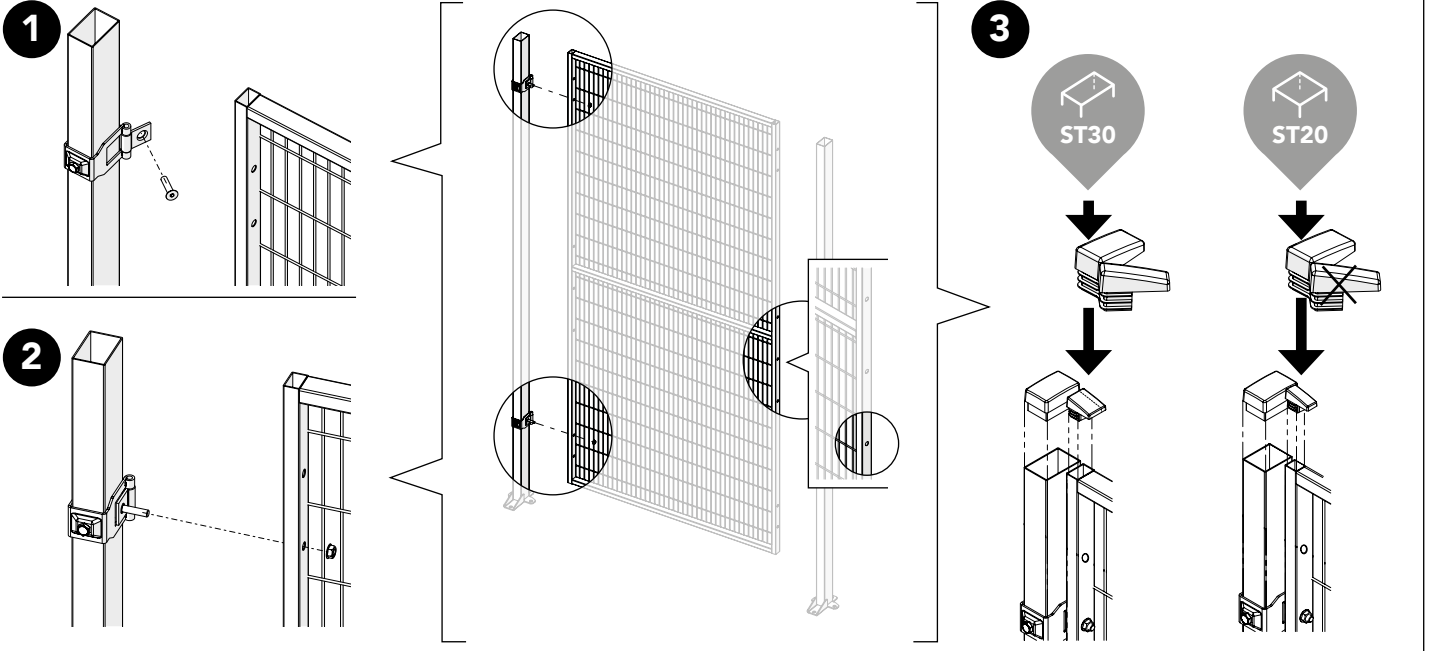

ASSEMBLY INSTRUCTION
– JUST FOLLOW ME

HINGED DOOR

KIT 36905000

Kit Hinged door 36905000

Art no: 88754551 ver. 007

Kit Hinge

Bag for kit

Art no: 38754551 ver: 007

Kit bracket SMF

Bag for kit

Bag for kit

8 Door panel width

700	=	810
800	=	910
1000	=	1110
1200	=	1310
1500	=	1610

Door stay length

Troax sign

Art no: 88754511 ver. 007