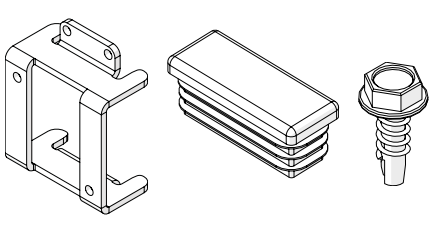

ASSEMBLY INSTRUCTION
– JUST FOLLOW ME

HINGED DOOR

KIT 36905000

Kit Hinged door 36905000

Art no: 88754551 ver. 007

Kit Hinge

Bag for kit

Art no: 38754551 ver: 007

Kit bracket SMF

Bag for kit

Bag for kit

8 Door panel width

700	=	810
800	=	910
1000	=	1110
1200	=	1310
1500	=	1610

Door stay length

Troax sign

Art no: 88754511 ver. 007