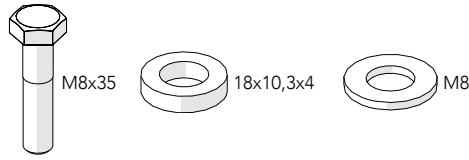

ASSEMBLY INSTRUCTION
– JUST FOLLOW ME

HINGED DOOR

KIT 36905000

Kit Hinged door 36905000

Art no: 88754551 ver. 007

Kit Hinge

Bag for kit

Art no: 38754551 ver: 007

Kit bracket SMF

Bag for kit

Bag for kit

8 Door panel width

700	=	810
800	=	910
1000	=	1110
1200	=	1310
1500	=	1610

Door stay length

Troax sign

Art no: 88754511 ver. 007