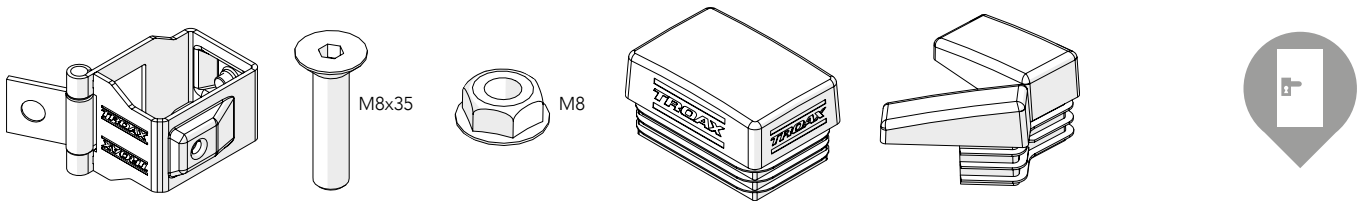

ASSEMBLY INSTRUCTION
– JUST FOLLOW ME

HINGED DOOR

KIT 36905000

Kit Hinged door 36905000

Art no: 88754551 ver. 007

Kit Hinge

Bag for kit

Art no: 38754551 ver: 007

Kit bracket SMF

Bag for kit

Bag for kit

8 Door panel width

700	=	810
800	=	910
1000	=	1110
1200	=	1310
1500	=	1610

Door stay length

Troax sign

Art no: 88754511 ver. 007