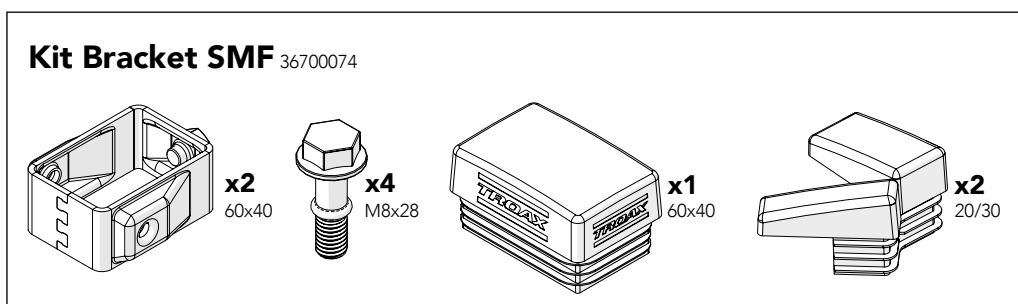

ASSEMBLY INSTRUCTION
– JUST FOLLOW ME

HINGED DOOR

KIT 36905000

Kit Hinged door 36905000

Art no: 88754551 ver. 007

Kit Hinge

Bag for kit

Art no: 38754551 ver: 007

Kit bracket SMF

Bag for kit

Bag for kit

8 Door panel width

700	=	810
800	=	910
1000	=	1110
1200	=	1310
1500	=	1610

Door stay length

Troax sign

Art no: 88754511 ver. 007