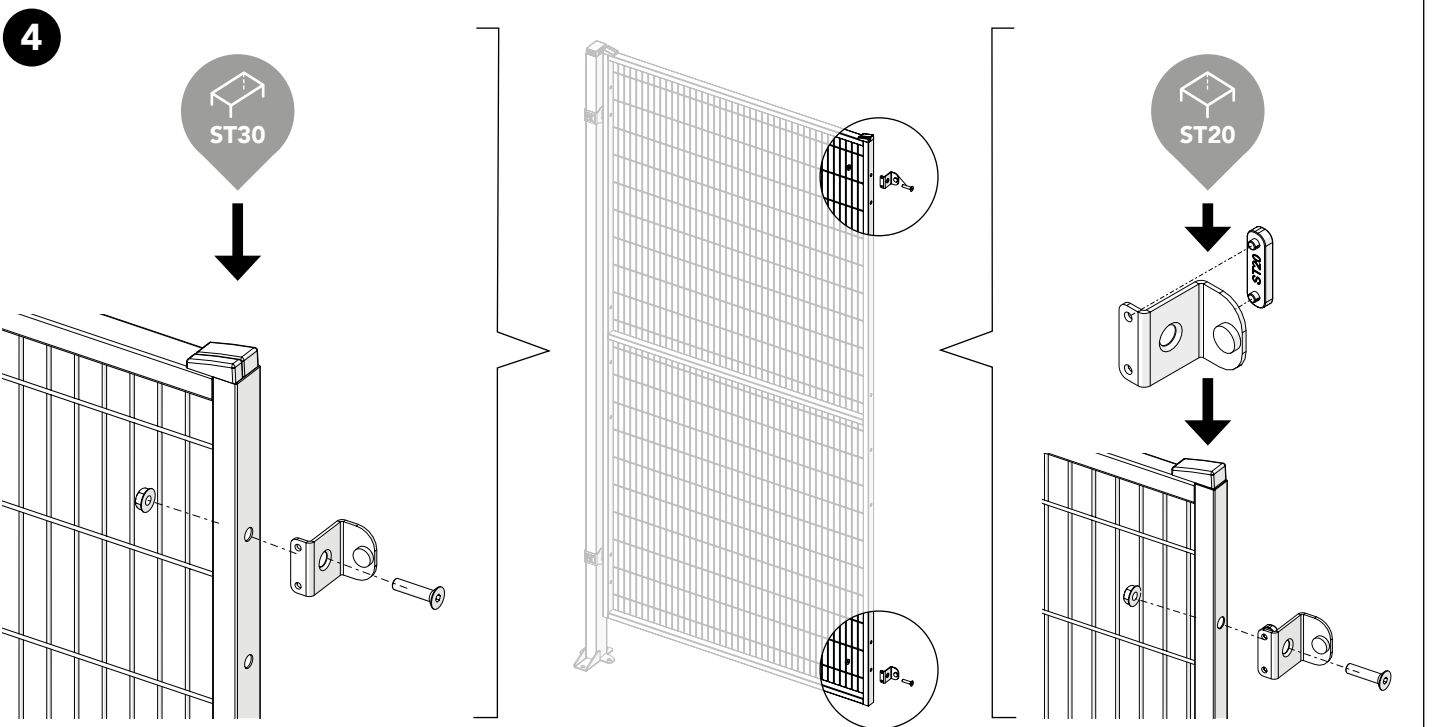

ASSEMBLY INSTRUCTION
– JUST FOLLOW ME

HINGED DOOR

KIT 36905000

Kit Hinged door 36905000

Art no: 88754551 ver. 007

Kit Hinge

Bag for kit

Art no: 38754551 ver: 007

Kit bracket SMF

Bag for kit

Bag for kit

8 Door panel width

700	=	810
800	=	910
1000	=	1110
1200	=	1310
1500	=	1610

Door stay length

Troax sign

Art no: 88754511 ver. 007