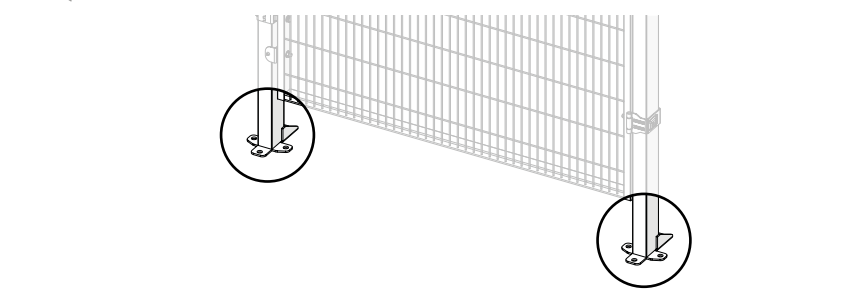

Kit bracket SMF

Bag for kit

Bag for kit

8 Door panel width

700	=	810
800	=	910
1000	=	1110
1200	=	1310
1500	=	1610

Door stay length

Troax sign

Art no: 88754511 ver. 007