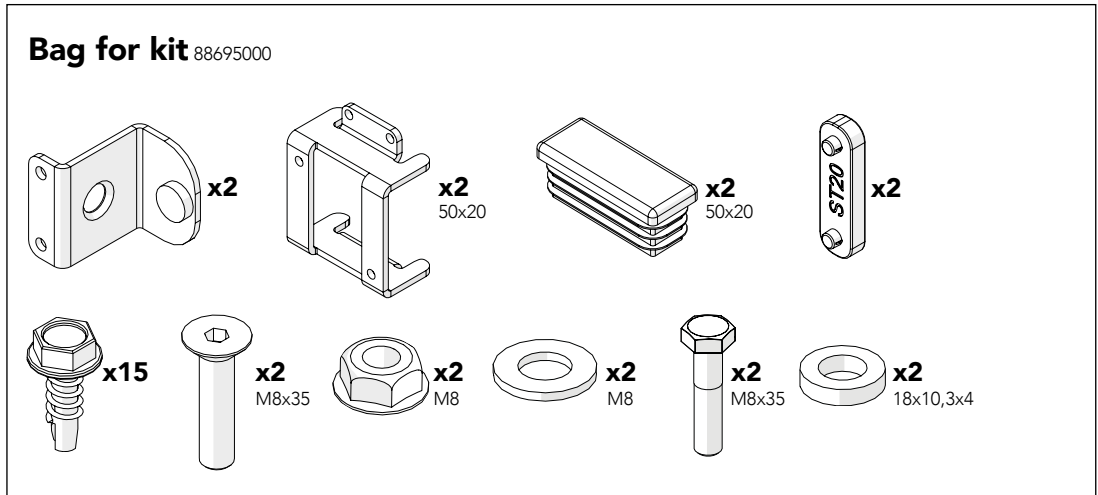

ASSEMBLY INSTRUCTION
– JUST FOLLOW ME

HINGED DOOR

KIT 36905000

Kit Hinged door 36905000

Art no: 88754551 ver. 007

Kit Hinge

Bag for kit

Art no: 38754551 ver: 007

Kit bracket SMF

Bag for kit

Bag for kit

8 Door panel width

700	=	810
800	=	910
1000	=	1110
1200	=	1310
1500	=	1610

Door stay length

Troax sign

Art no: 88754511 ver. 007