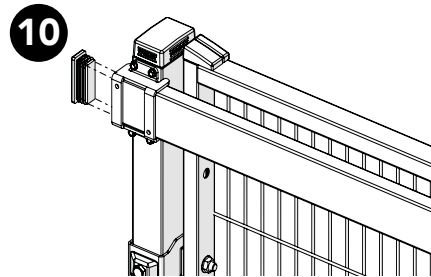

Kit bracket SMF

Bag for kit

Bag for kit

8 Door panel width

700	=	810
800	=	910
1000	=	1110
1200	=	1310
1500	=	1610

Door stay length

Troax sign

Art no: 88754511 ver. 007