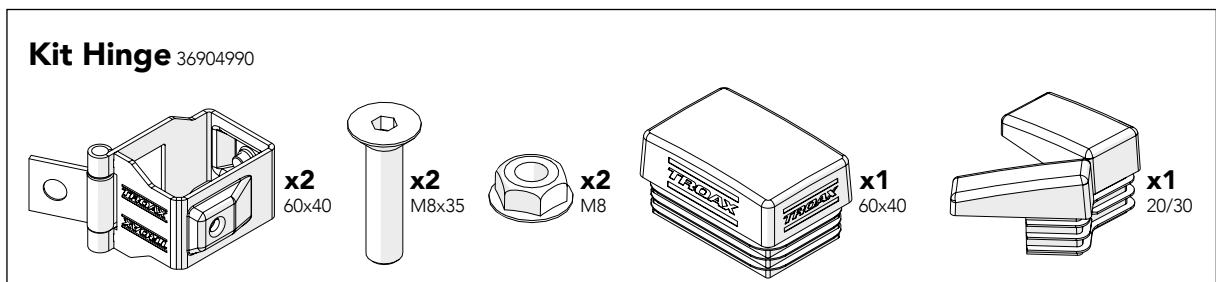

ASSEMBLY INSTRUCTION
– JUST FOLLOW ME

HINGED DOOR

KIT 36905000

Kit Hinged door 36905000

Art no: 88754551 ver. 007

Kit Hinge

Bag for kit

Art no: 38754551 ver: 007

Kit bracket SMF

Bag for kit

Bag for kit

8 Door panel width

700	=	810
800	=	910
1000	=	1110
1200	=	1310
1500	=	1610

Door stay length

Troax sign

Art no: 88754511 ver. 007