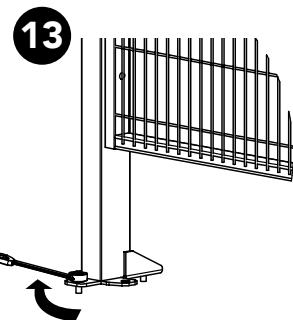

Kit bracket SMF

Bag for kit

Bag for kit

8 Door panel width

700	=	810
800	=	910
1000	=	1110
1200	=	1310
1500	=	1610

Door stay length

Troax sign

Art no: 88754511 ver. 007