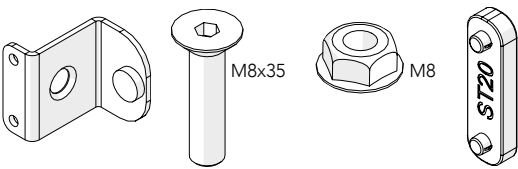

ASSEMBLY INSTRUCTION
– JUST FOLLOW ME

HINGED DOOR

KIT 36905000

Kit Hinged door 36905000

Art no: 88754551 ver. 007

Kit Hinge

Bag for kit

Art no: 38754551 ver: 007

Kit bracket SMF

Bag for kit

Bag for kit

8 Door panel width

700	=	810
800	=	910
1000	=	1110
1200	=	1310
1500	=	1610

Door stay length

Troax sign

Art no: 88754511 ver. 007