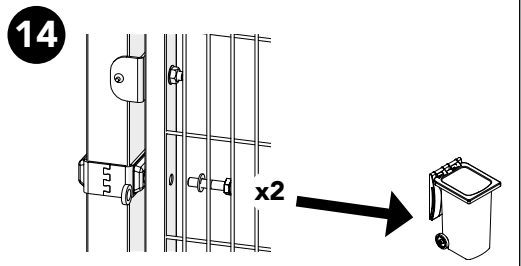

Kit bracket SMF

Bag for kit

Bag for kit

8 Door panel width

700	=	810
800	=	910
1000	=	1110
1200	=	1310
1500	=	1610

Door stay length

Troax sign

Art no: 88754511 ver. 007