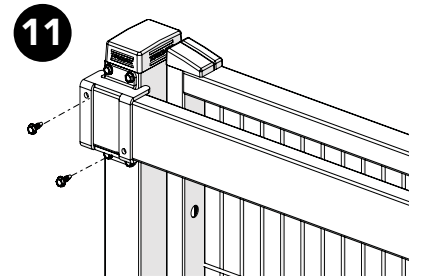

Kit bracket SMF

Bag for kit

Bag for kit

8 Door panel width

700	=	810
800	=	910
1000	=	1110
1200	=	1310
1500	=	1610

Door stay length

Troax sign

Art no: 88754511 ver. 007