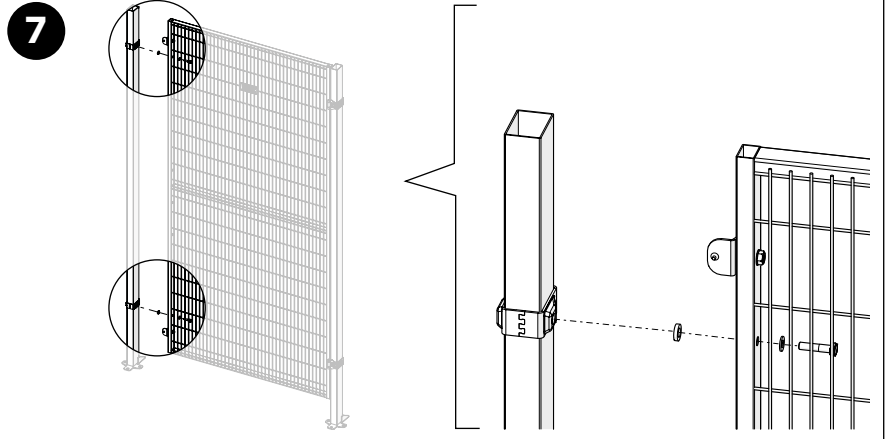

ASSEMBLY INSTRUCTION
– JUST FOLLOW ME

HINGED DOOR

KIT 36905000

Kit Hinged door 36905000

Art no: 88754551 ver. 007

Kit Hinge

Bag for kit

Art no: 38754551 ver: 007

Kit bracket SMF

Bag for kit

Bag for kit

8 Door panel width

700	=	810
800	=	910
1000	=	1110
1200	=	1310
1500	=	1610

Door stay length

Troax sign

Art no: 88754511 ver. 007