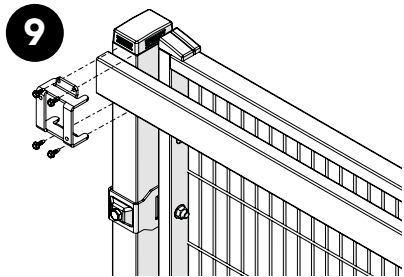

Kit bracket SMF

Bag for kit

Bag for kit

8 Door panel width

700	=	810
800	=	910
1000	=	1110
1200	=	1310
1500	=	1610

Door stay length

Troax sign

Art no: 88754511 ver. 007