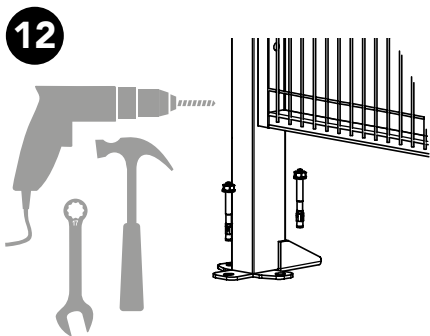

Kit bracket SMF

Bag for kit

Bag for kit

8 Door panel width

700	=	810
800	=	910
1000	=	1110
1200	=	1310
1500	=	1610

Door stay length

Troax sign

Art no: 88754511 ver. 007