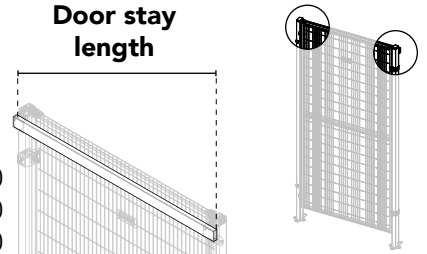

Kit bracket SMF

Bag for kit

Bag for kit

8 Door panel width

700	=	810
800	=	910
1000	=	1110
1200	=	1310
1500	=	1610

Door stay length

Troax sign

Art no: 88754511 ver. 007