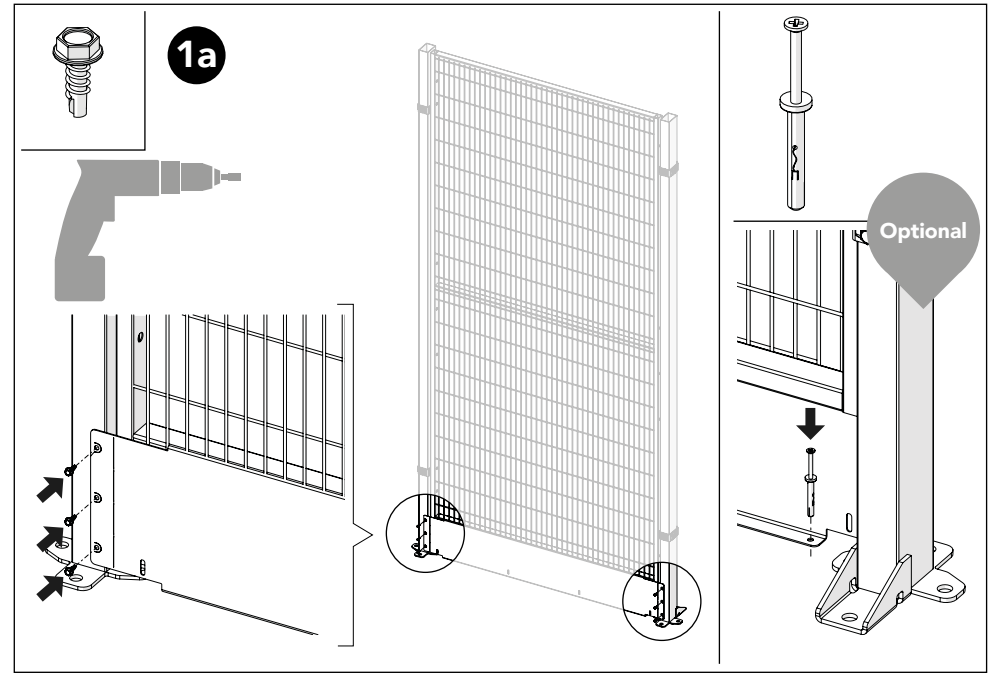

Kickplate

Art no: 88754429 ver. 01
Print no: 202001-8389-EN

Art no: 88754429 ver. 01

Kick plate

Quickdrilling screw 20500300

Nail-plug 89300045

Art no: 88754429 ver. 01

Art no: 88754429 ver. 01