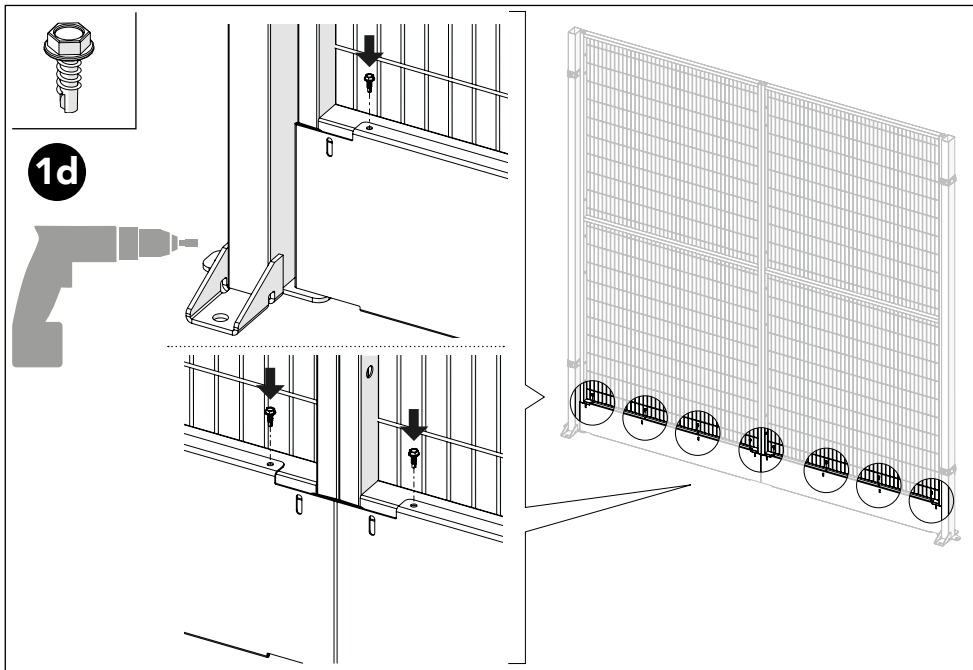

Kickplate

Art no: 88754429 ver. 01
Print no: 202001-8389-EN

Art no: 88754429 ver. 01

Kick plate

Quickdrilling screw 20500300

Nail-plug 89300045

Art no: 88754429 ver. 01

Art no: 88754429 ver. 01