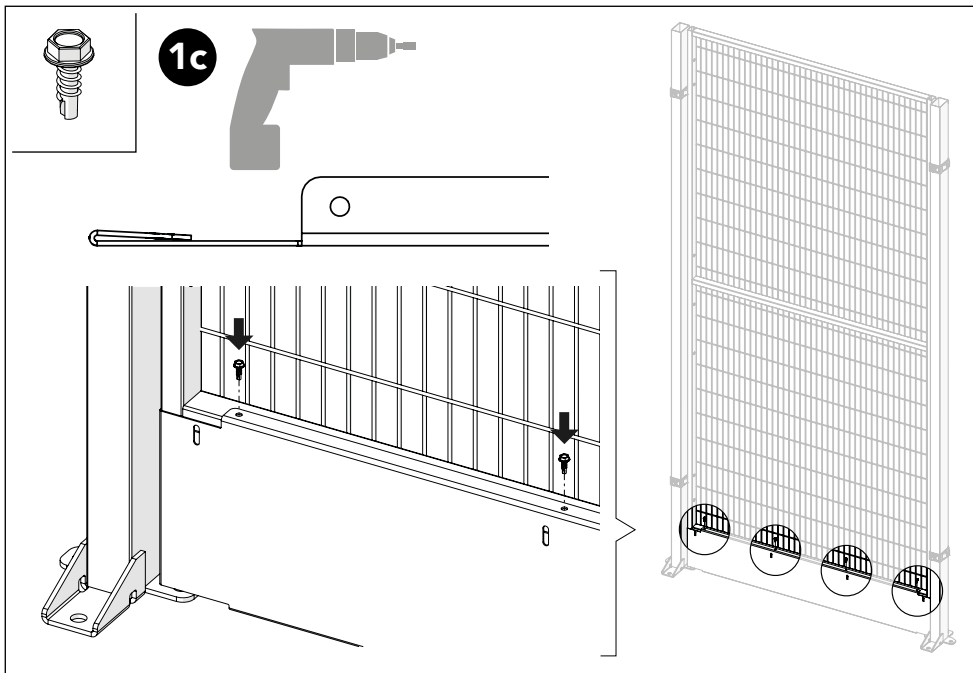

Kickplate

Art no: 88754429 ver. 01
Print no: 202001-8389-EN

Art no: 88754429 ver. 01

Kick plate

Quickdrilling screw 20500300

Nail-plug 89300045

Art no: 88754429 ver. 01

Art no: 88754429 ver. 01