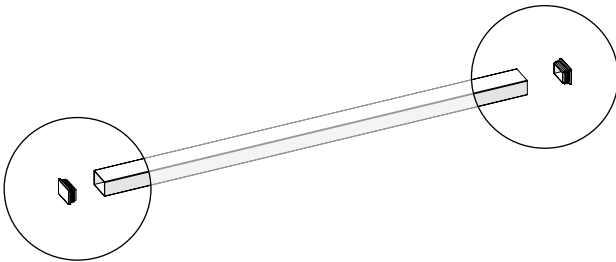

**Kit 5650
Door Frame
Fixings**

Bag for Kit 5650

Bag for Kit 5650

60x40mm

3

4

Bag for Kit 5650

5