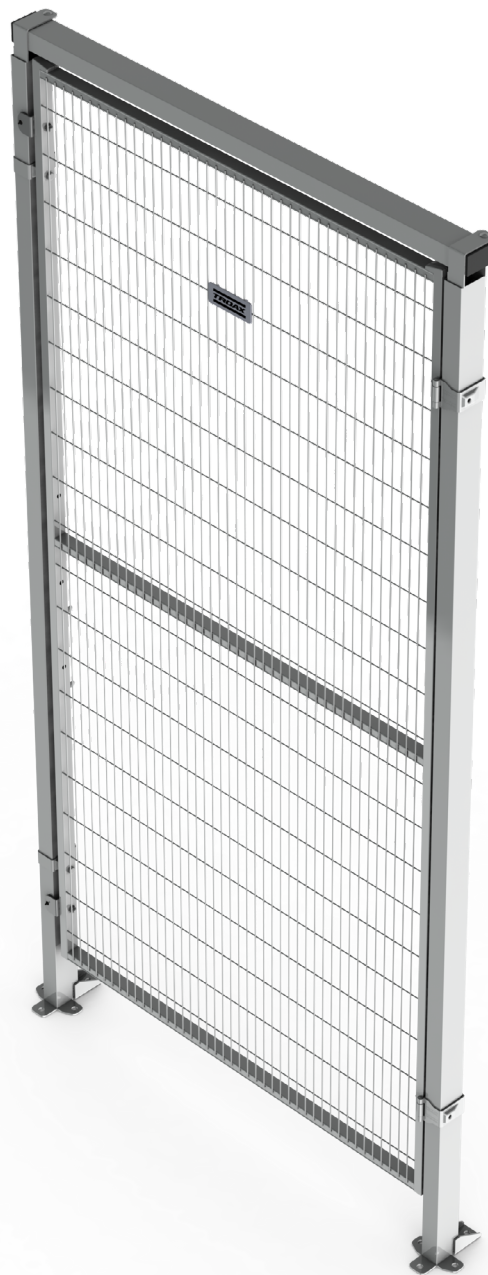

# KIT DOOR FRAME FIXINGS

KIT 36905650

# Kit 5650 Door Frame Fixings 36905650