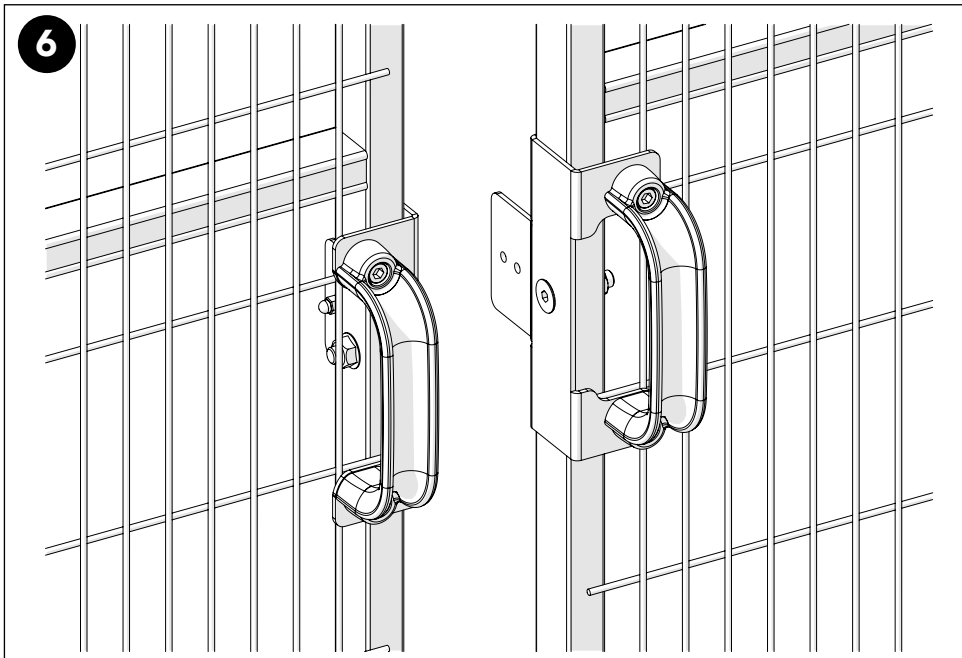

ASSEMBLY INSTRUCTION  
- JUST FOLLOW ME

# MAGNETIC LOCK DOUBLE SLIDING DOOR

KIT 36906420

Art no: 88754554 ver: 002

Art no: 88754554 ver: 002

# Magnetic lock double sliding door 36906420

Art no: 88754554 Ver. 002

Art no: 88754554 Ver. 002