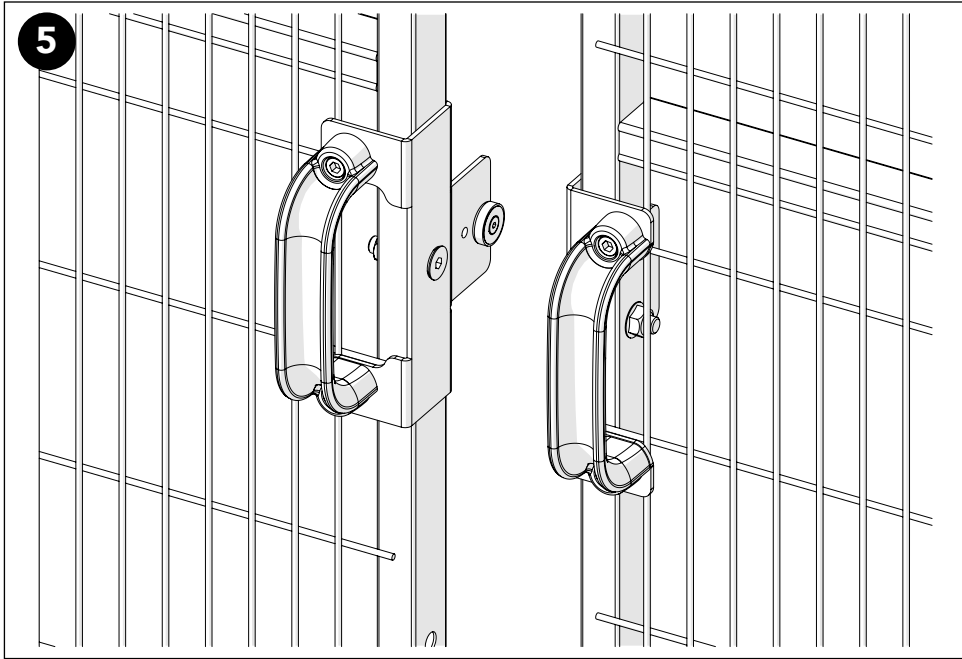

ASSEMBLY INSTRUCTION  
- JUST FOLLOW ME

# MAGNETIC LOCK DOUBLE SLIDING DOOR

KIT 36906420

Art no: 88754554 ver: 002

Art no: 88754554 ver: 002

# Magnetic lock double sliding door 36906420

Art no: 88754554 Ver. 002

Art no: 88754554 Ver. 002