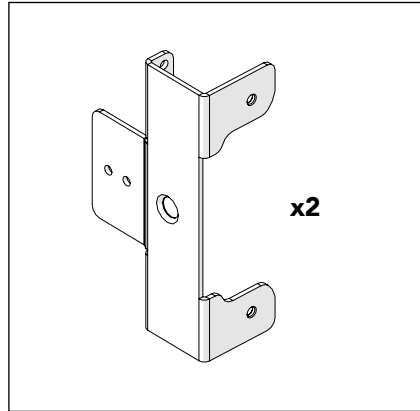

Magnetic lock double sliding door 36906420