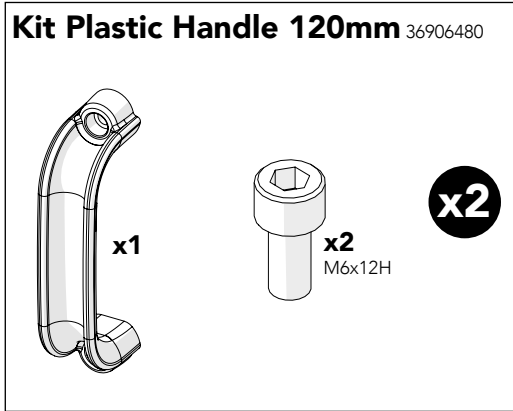

Magnetic lock double sliding door 36906420