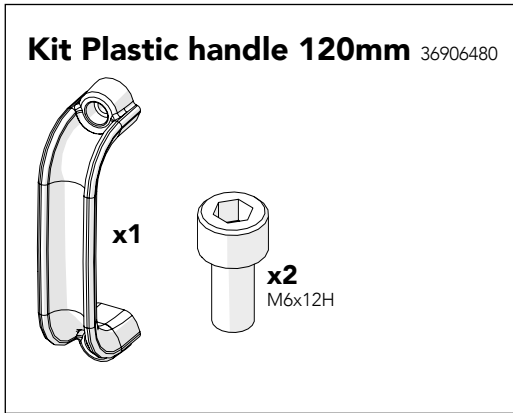

ASSEMBLY INSTRUCTION
- JUST FOLLOW ME

MAGNETIC LOCK HINGED DOOR

KIT 36906400

Art no: 88754550 ver: 003

Art no: 88754550 ver: 003

Magnetic Lock Hinged Door 36906400

Art no: 88754550 ver. 003

Art no: 88754550 ver. 003