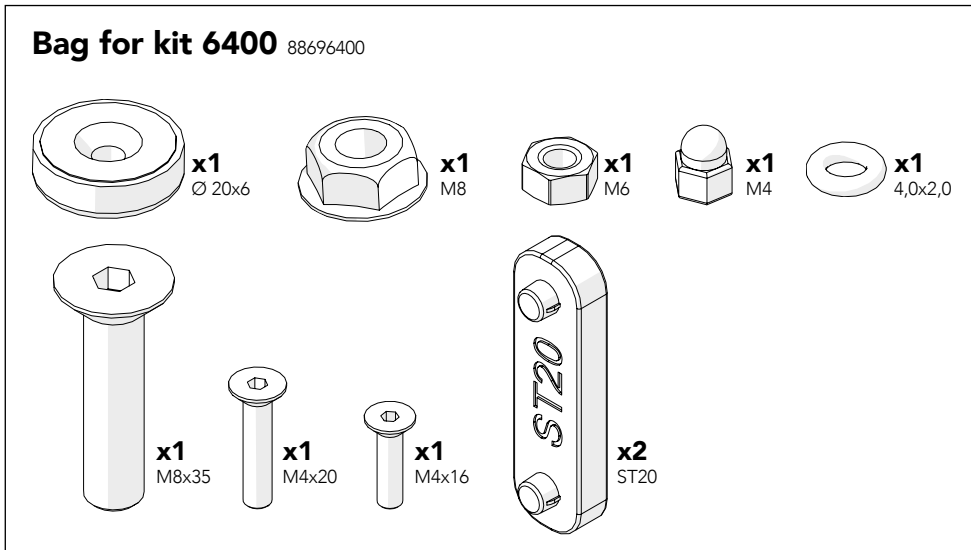

ASSEMBLY INSTRUCTION
- JUST FOLLOW ME

MAGNETIC LOCK HINGED DOOR

KIT 36906400

Art no: 88754550 ver: 003

Art no: 88754550 ver: 003

Magnetic Lock Hinged Door 36906400

Art no: 88754550 ver. 003

Art no: 88754550 ver. 003