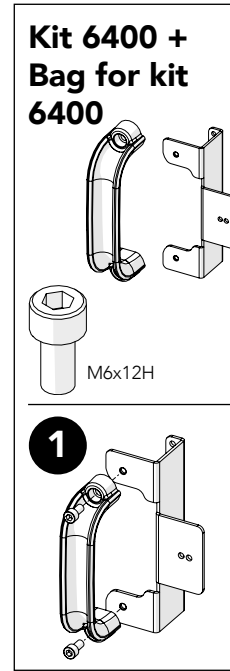

ASSEMBLY INSTRUCTION
- JUST FOLLOW ME

MAGNETIC LOCK HINGED DOOR

KIT 36906400

Art no: 88754550 ver: 003

Art no: 88754550 ver: 003

Magnetic Lock Hinged Door 36906400

Art no: 88754550 ver. 003

Art no: 88754550 ver. 003