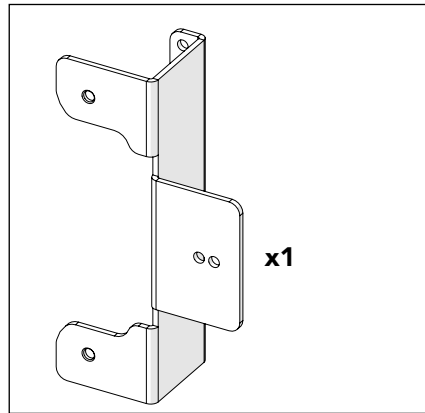

ASSEMBLY INSTRUCTION
- JUST FOLLOW ME

MAGNETIC LOCK HINGED DOOR

KIT 36906400

Art no: 88754550 ver: 003

Art no: 88754550 ver: 003

Magnetic Lock Hinged Door 36906400

Art no: 88754550 ver. 003

Art no: 88754550 ver. 003