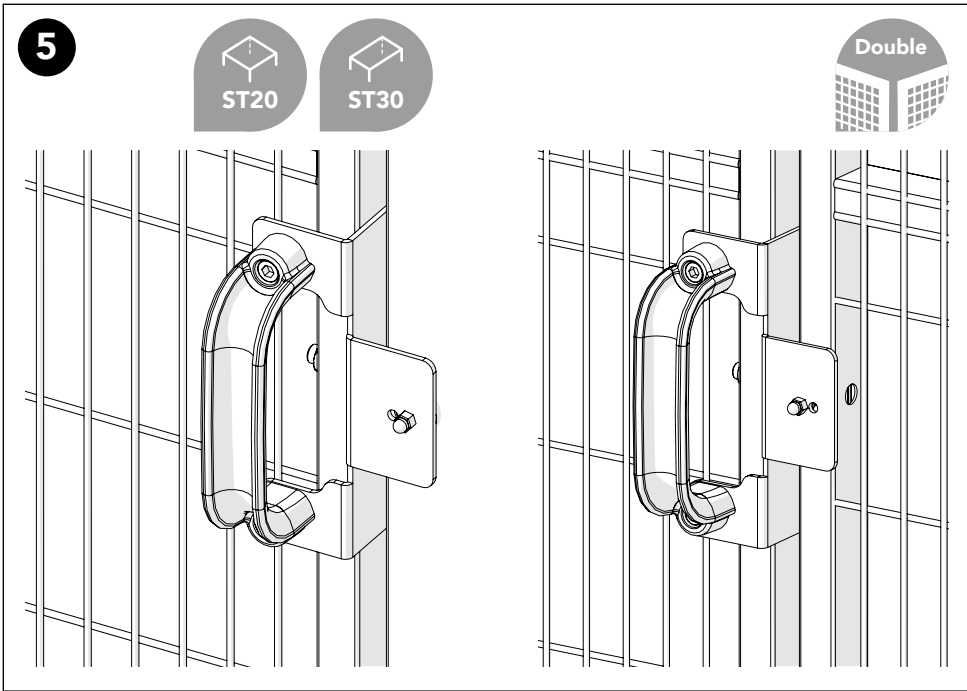

ASSEMBLY INSTRUCTION
- JUST FOLLOW ME

MAGNETIC LOCK HINGED DOOR

KIT 36906400

Art no: 88754550 ver: 003

Art no: 88754550 ver: 003

Magnetic Lock Hinged Door 36906400

Art no: 88754550 ver. 003

Art no: 88754550 ver. 003