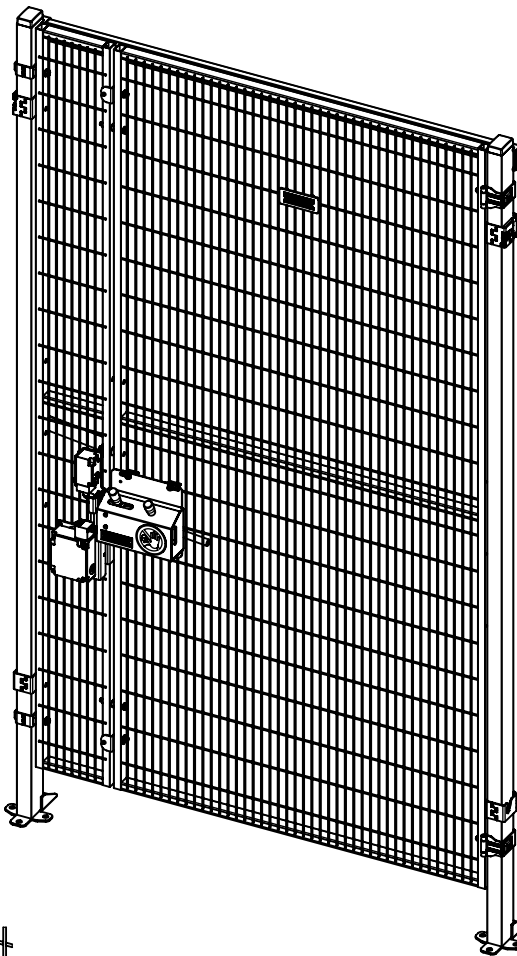

Follow Me

Hinged Double Door

Note! Read this before assembling a Rapid Fix door. A Rapid Fix door is a Smart Fix door with additional Rapid Fix brackets.

# Hinged Double Door

Door panel width	Door stay length
1000+1000	2110
1200+1200	2510

Follow Me

## Hinged Door Safe Lock ES

Note! Read this before assembling a Rapid Fix door. A Rapid Fix door is a Smart Fix door with additional Rapid Fix brackets.

Follow Me

Rapid Fix

Hinged Door Safe Lock ES

Panel height  
**2050 mm**

SmarTeam ID: 00036688

Follow Me

Rapid Fix

Hinged Door Safe Lock ES

Panel height  
**2000 mm**

SmarTeam ID: 00036688