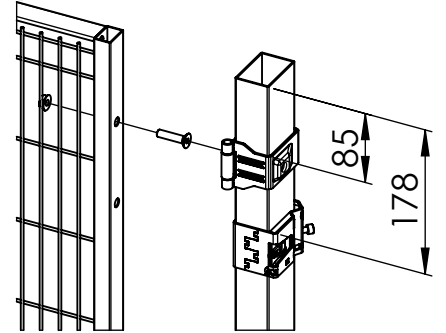

## Hinged Door Safe Lock ES

Note! Read this before assembling a Rapid Fix door. A Rapid Fix door is a Smart Fix door with additional Rapid Fix brackets.

Follow Me

Rapid Fix

Hinged Door Safe Lock ES

Panel height  
**2050 mm**

SmarTeam ID: 00036688

Follow Me

Rapid Fix

Hinged Door Safe Lock ES

Panel height  
**2000 mm**

SmarTeam ID: 00036688