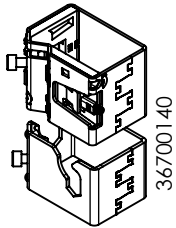

## Hinged Door Safe Lock ES

Note! Read this before assembling a Rapid Fix door. A Rapid Fix door is a Smart Fix door with additional Rapid Fix brackets.

Follow Me

Rapid Fix

Hinged Door Safe Lock ES

Panel height  
**2050 mm**

SmarTeam ID: 00036688

Follow Me

Rapid Fix

Hinged Door Safe Lock ES

Panel height  
**2000 mm**

SmarTeam ID: 00036688