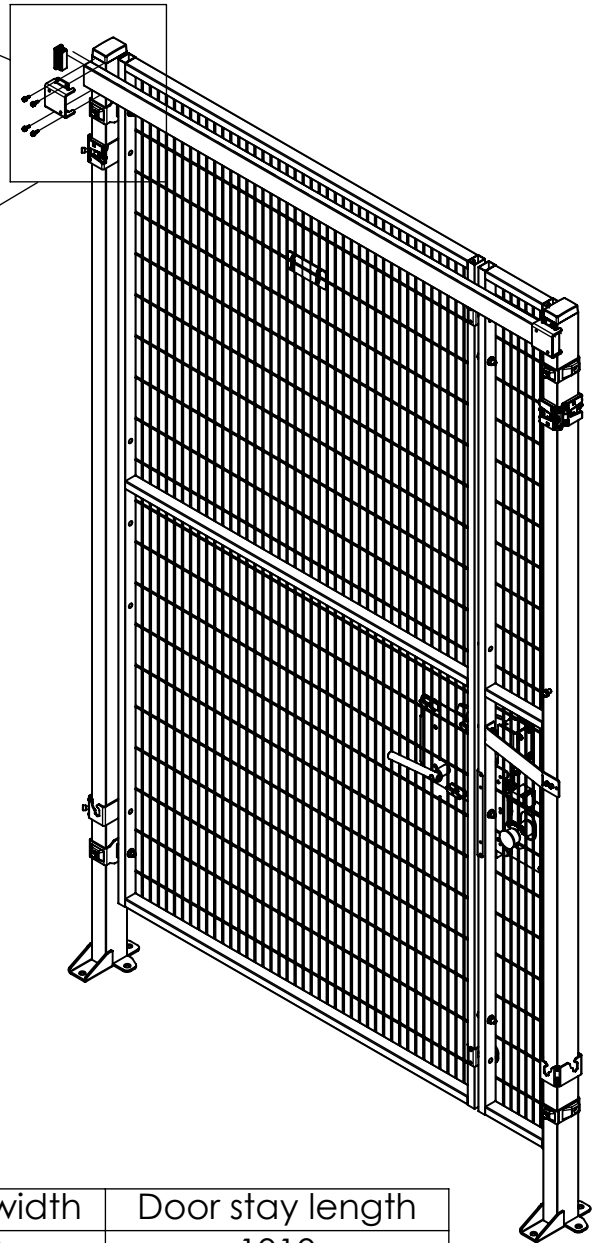

Follow Me

Hinged Double Door

Note! Read this before assembling a Rapid Fix door. A Rapid Fix door is a Smart Fix door with additional Rapid Fix brackets.

# Hinged Door Safe Lock ES

36900599

89200103

20500330

Door panel width	Door stay length
700+200	1010
800+200	1110
1000+200	1310
1200+200	1510