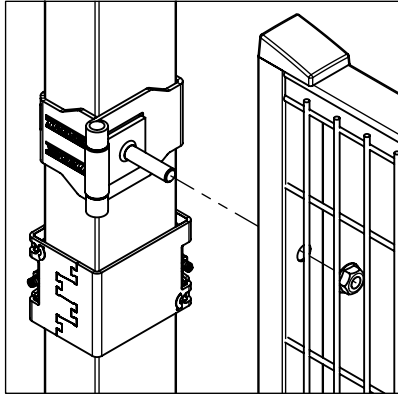

Follow Me

Hinged Double Door

Note! Read this before assembling a Rapid Fix door. A Rapid Fix door is a Smart Fix door with additional Rapid Fix brackets.

# Hinged Double Door

Panel height  
**2050 mm**

M8x35

M8

36905150

89050138

89050525

198