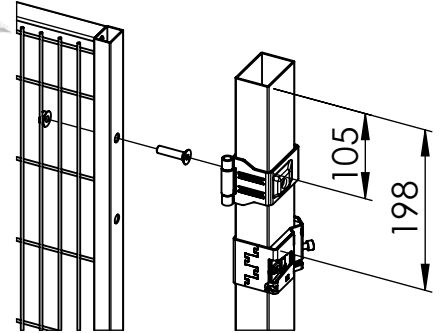

## Hinged Door Safe Lock ES

Note! Read this before assembling a Rapid Fix door. A Rapid Fix door is a Smart Fix door with additional Rapid Fix brackets.

Follow Me

Rapid Fix

Hinged Door Safe Lock ES

Panel height  
**2050 mm**

SmarTeam ID: 00036688

Follow Me

Rapid Fix

Hinged Door Safe Lock ES

Panel height  
**2000 mm**

SmarTeam ID: 00036688