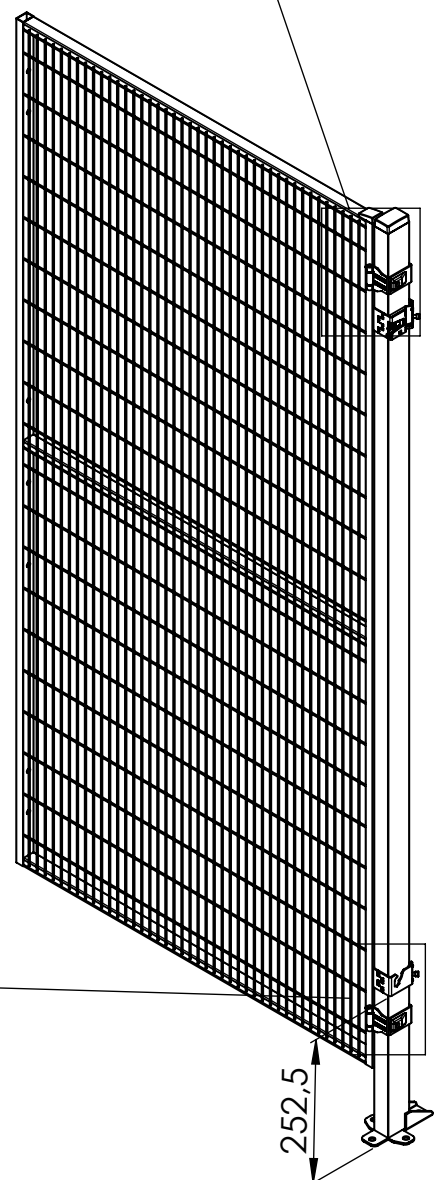

Rapid Fix

Follow Me

Hinged Double Door

Panel height
2050 mm

M8x35

M8

36905150

89050138

89050525

198

198

352,5

252,5

SmartTeam ID: 00036688

www.troax.com

88754437 0.5