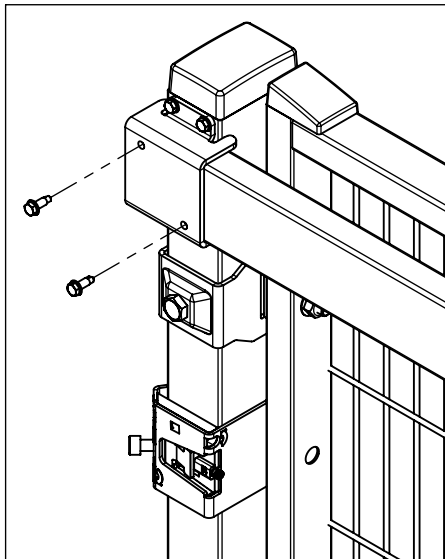

Rapid Fix

Follow Me

Hinged Door Safe Lock ES

36900599

89200103

20500330