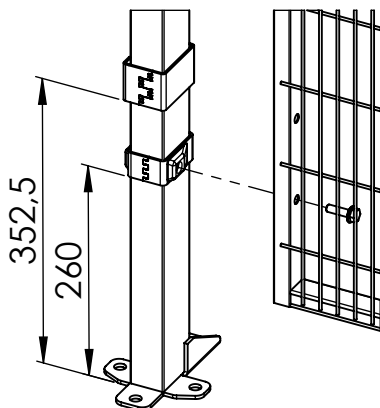

# Hinged Double Door

Door panel width	Door stay length
1000+1000	2110
1200+1200	2510

Follow Me

## Hinged Door Safe Lock ES

Note! Read this before assembling a Rapid Fix door. A Rapid Fix door is a Smart Fix door with additional Rapid Fix brackets.

Follow Me

Rapid Fix

Hinged Door Safe Lock ES

Panel height  
**2050 mm**

SmarTeam ID: 00036688

Follow Me

Rapid Fix

Hinged Door Safe Lock ES

Panel height  
**2000 mm**

SmarTeam ID: 00036688