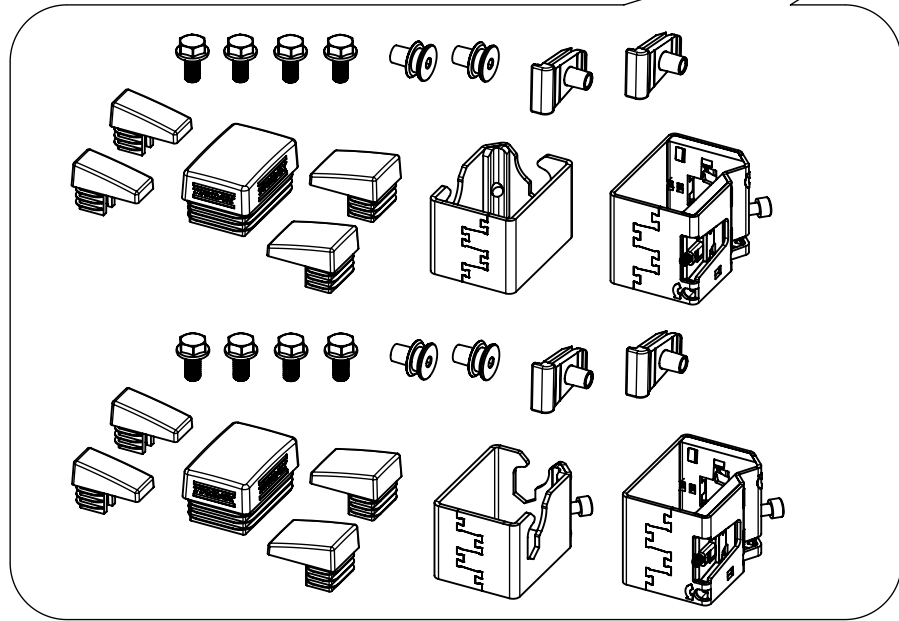

# Hinged Double Door

Door panel width	Door stay length
1000+1000	2110
1200+1200	2510

Follow Me

## Hinged Door Safe Lock ES

Note! Read this before assembling a Rapid Fix door. A Rapid Fix door is a Smart Fix door with additional Rapid Fix brackets.

Follow Me

Rapid Fix

Hinged Door Safe Lock ES

Panel height  
**2050 mm**