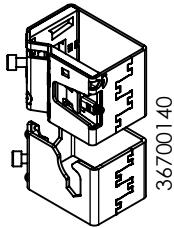

## Hinged Door Safe Lock ES

Note! Read this before assembling a Rapid Fix door. A Rapid Fix door is a Smart Fix door with additional Rapid Fix brackets.

Follow Me

Rapid Fix

Hinged Door Safe Lock ES

Panel height  
**2050 mm**

SmarTeam ID: 00036688

Follow Me

Rapid Fix

Hinged Door Safe Lock ES

Panel height  
**2000 mm**

SmarTeam ID: 00036688