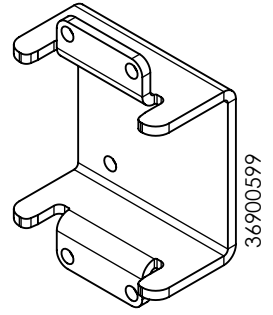

Rapid Fix

Follow Me

Hinged Door Safe Lock ES

36900599

89200103

20500330