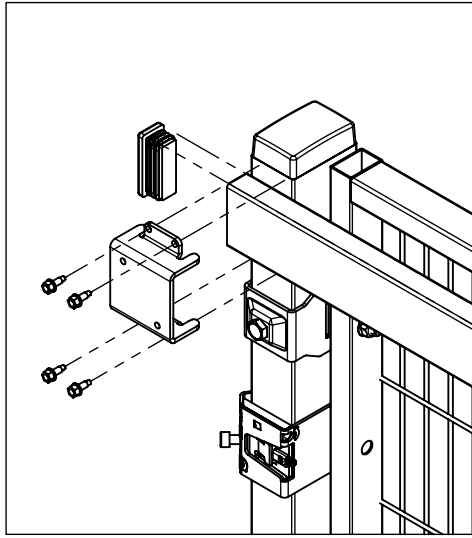

Rapid Fix

Follow Me

Hinged Door Safe Lock ES

36900599

89200103

20500330