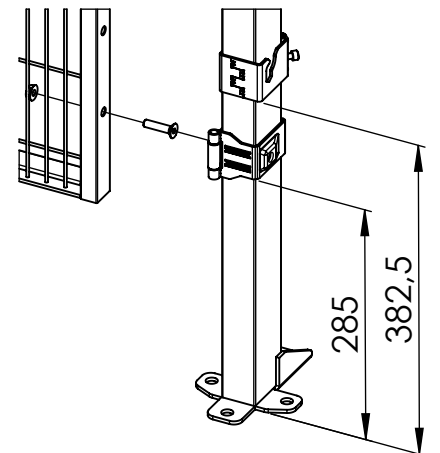

## Hinged Door Safe Lock ES

Note! Read this before assembling a Rapid Fix door. A Rapid Fix door is a Smart Fix door with additional Rapid Fix brackets.

Follow Me

Rapid Fix

Hinged Door Safe Lock ES

Panel height  
**2050 mm**

SmarTeam ID: 00036688

Follow Me

Rapid Fix

Hinged Door Safe Lock ES

Panel height  
**2000 mm**

SmarTeam ID: 00036688

# Hinged Door Safe Lock ES

36900599

89200103

20500330

Door panel width	Door stay length
700+200	1010
800+200	1110
1000+200	1310
1200+200	1510