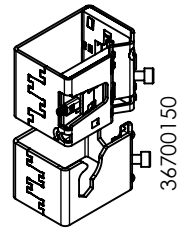

## Hinged Door Safe Lock ES

Note! Read this before assembling a Rapid Fix door. A Rapid Fix door is a Smart Fix door with additional Rapid Fix brackets.

Follow Me

Rapid Fix

Hinged Door Safe Lock ES

Panel height  
**2050 mm**

SmarTeam ID: 00036688

Follow Me

Rapid Fix

Hinged Door Safe Lock ES

Panel height  
**2000 mm**

SmarTeam ID: 00036688