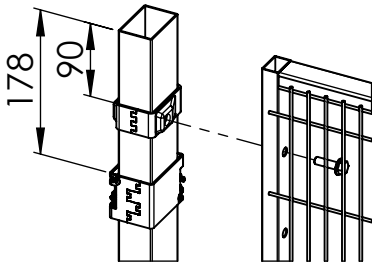

## Hinged Door Safe Lock ES

Note! Read this before assembling a Rapid Fix door. A Rapid Fix door is a Smart Fix door with additional Rapid Fix brackets.

Follow Me

Rapid Fix

Hinged Door Safe Lock ES

Panel height  
**2050 mm**

SmarTeam ID: 00036688

Follow Me

Rapid Fix

Hinged Door Safe Lock ES

Panel height  
**2000 mm**

SmarTeam ID: 00036688