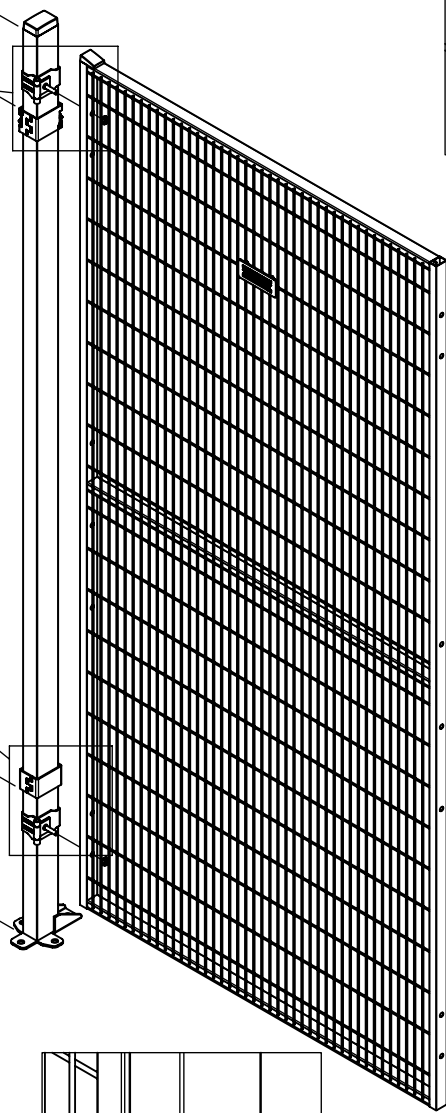

Rapid Fix

Follow Me

Hinged Double Door

Panel height
2050 mm

M8x35

M8

36905150

89050138

89050525

198

198

352,5

252,5

SmartTeam ID: 00036688

www.troax.com

88754437 0.5