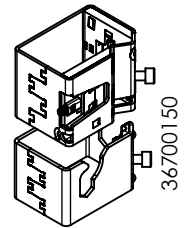

## Hinged Door Safe Lock ES

Note! Read this before assembling a Rapid Fix door. A Rapid Fix door is a Smart Fix door with additional Rapid Fix brackets.

Follow Me

Rapid Fix

Hinged Door Safe Lock ES

Panel height  
**2050 mm**

SmarTeam ID: 00036688

Follow Me

Rapid Fix

Hinged Door Safe Lock ES

Panel height  
**2000 mm**

SmarTeam ID: 00036688