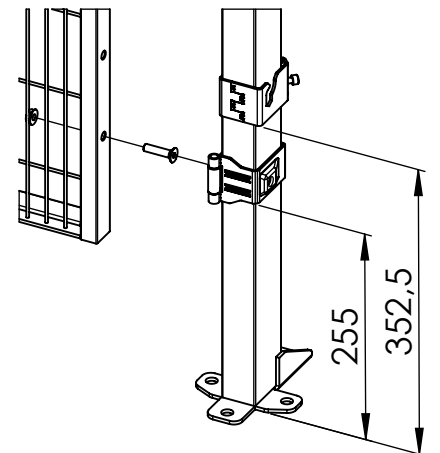

# Hinged Double Door

Door panel width	Door stay length
1000+1000	2110
1200+1200	2510

Follow Me

## Hinged Door Safe Lock ES

Note! Read this before assembling a Rapid Fix door. A Rapid Fix door is a Smart Fix door with additional Rapid Fix brackets.

Follow Me

Rapid Fix

Hinged Door Safe Lock ES

Panel height  
**2050 mm**

SmarTeam ID: 00036688

Follow Me

Rapid Fix

Hinged Door Safe Lock ES

Panel height  
**2000 mm**

SmarTeam ID: 00036688