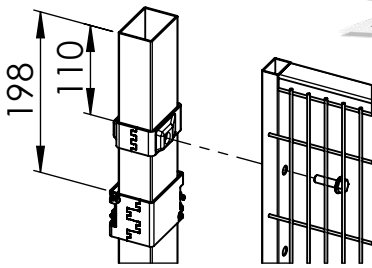

## Hinged Door Safe Lock ES

Note! Read this before assembling a Rapid Fix door. A Rapid Fix door is a Smart Fix door with additional Rapid Fix brackets.

Follow Me

Rapid Fix

Hinged Door Safe Lock ES

Panel height  
**2050 mm**

SmarTeam ID: 00036688

Follow Me

Rapid Fix

Hinged Door Safe Lock ES

Panel height  
**2000 mm**

SmarTeam ID: 00036688