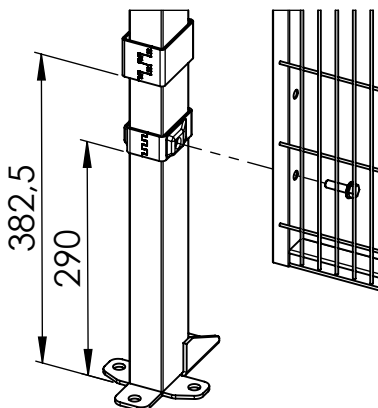

## Hinged Door Safe Lock ES

Note! Read this before assembling a Rapid Fix door. A Rapid Fix door is a Smart Fix door with additional Rapid Fix brackets.

Follow Me

Rapid Fix

Hinged Door Safe Lock ES

Panel height  
**2050 mm**

SmarTeam ID: 00036688

Follow Me

Rapid Fix

Hinged Door Safe Lock ES

Panel height  
**2000 mm**

SmarTeam ID: 00036688

# Hinged Door Safe Lock ES

36900599

89200103

20500330

Door panel width	Door stay length
700+200	1010
800+200	1110
1000+200	1310
1200+200	1510