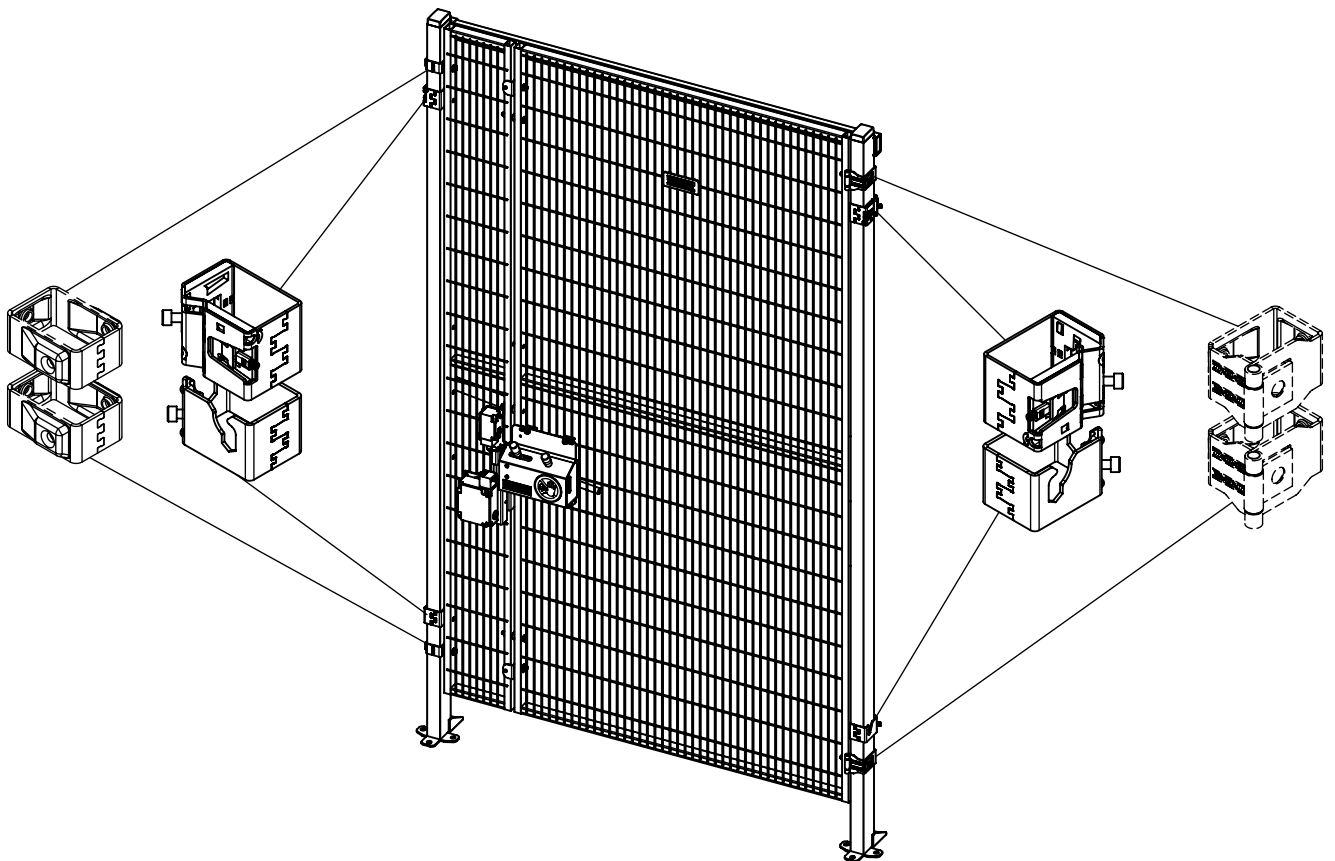

# Hinged Double Door

Door panel width	Door stay length
1000+1000	2110
1200+1200	2510

Follow Me

## Hinged Door Safe Lock ES

Note! Read this before assembling a Rapid Fix door. A Rapid Fix door is a Smart Fix door with additional Rapid Fix brackets.

Follow Me

Rapid Fix

Hinged Door Safe Lock ES

Panel height  
**2050 mm**