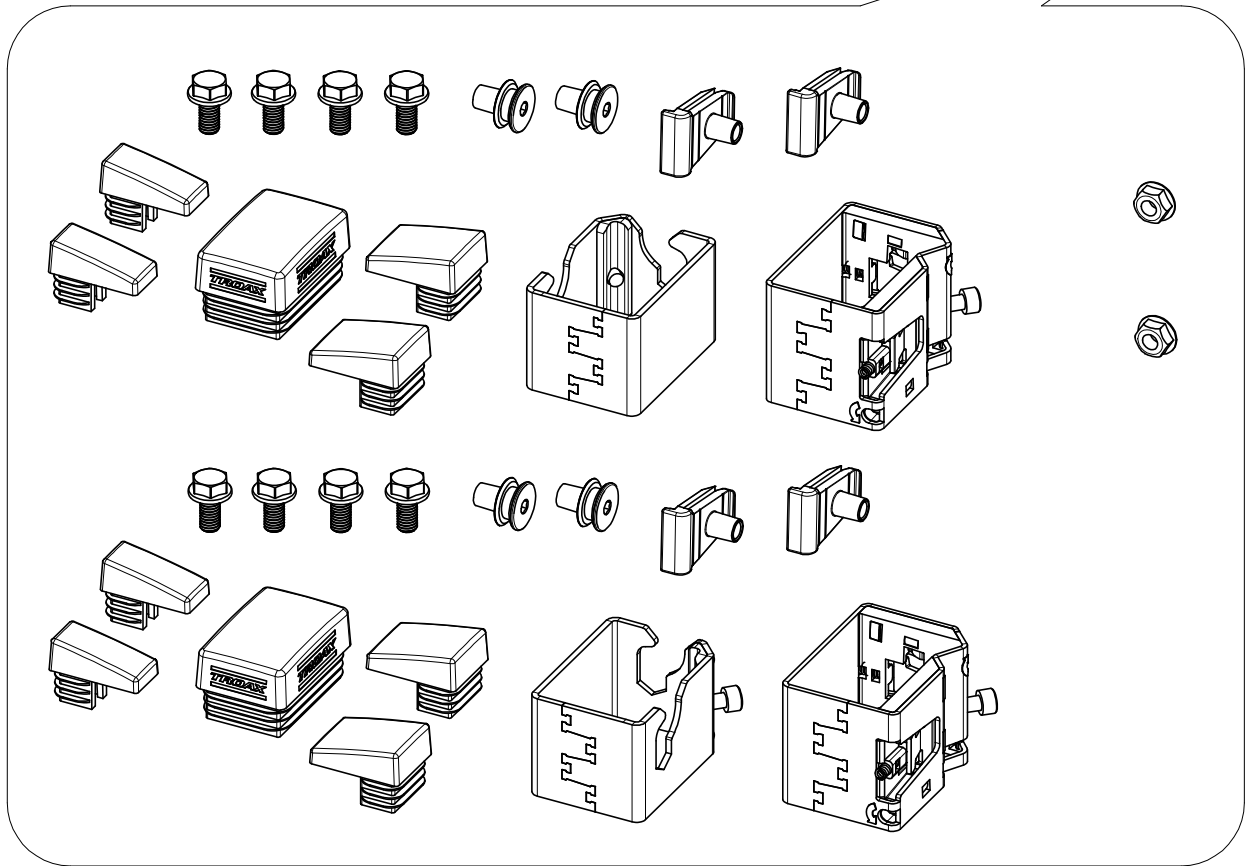

Follow Me

Note! Read this before
assembling a Rapid Fix door.
A Rapid Fix door is a Smart
Fix door with additional Rapid
Fix brackets.

Follow Me

Rapid Fix double slide door in single rail

Panel height **2050 mm**

SmartTeam ID: 00036254

Follow Me

Rapid Fix double slide door in single rail

**Panel height
2000 mm**

SmartTeam ID: 00036254