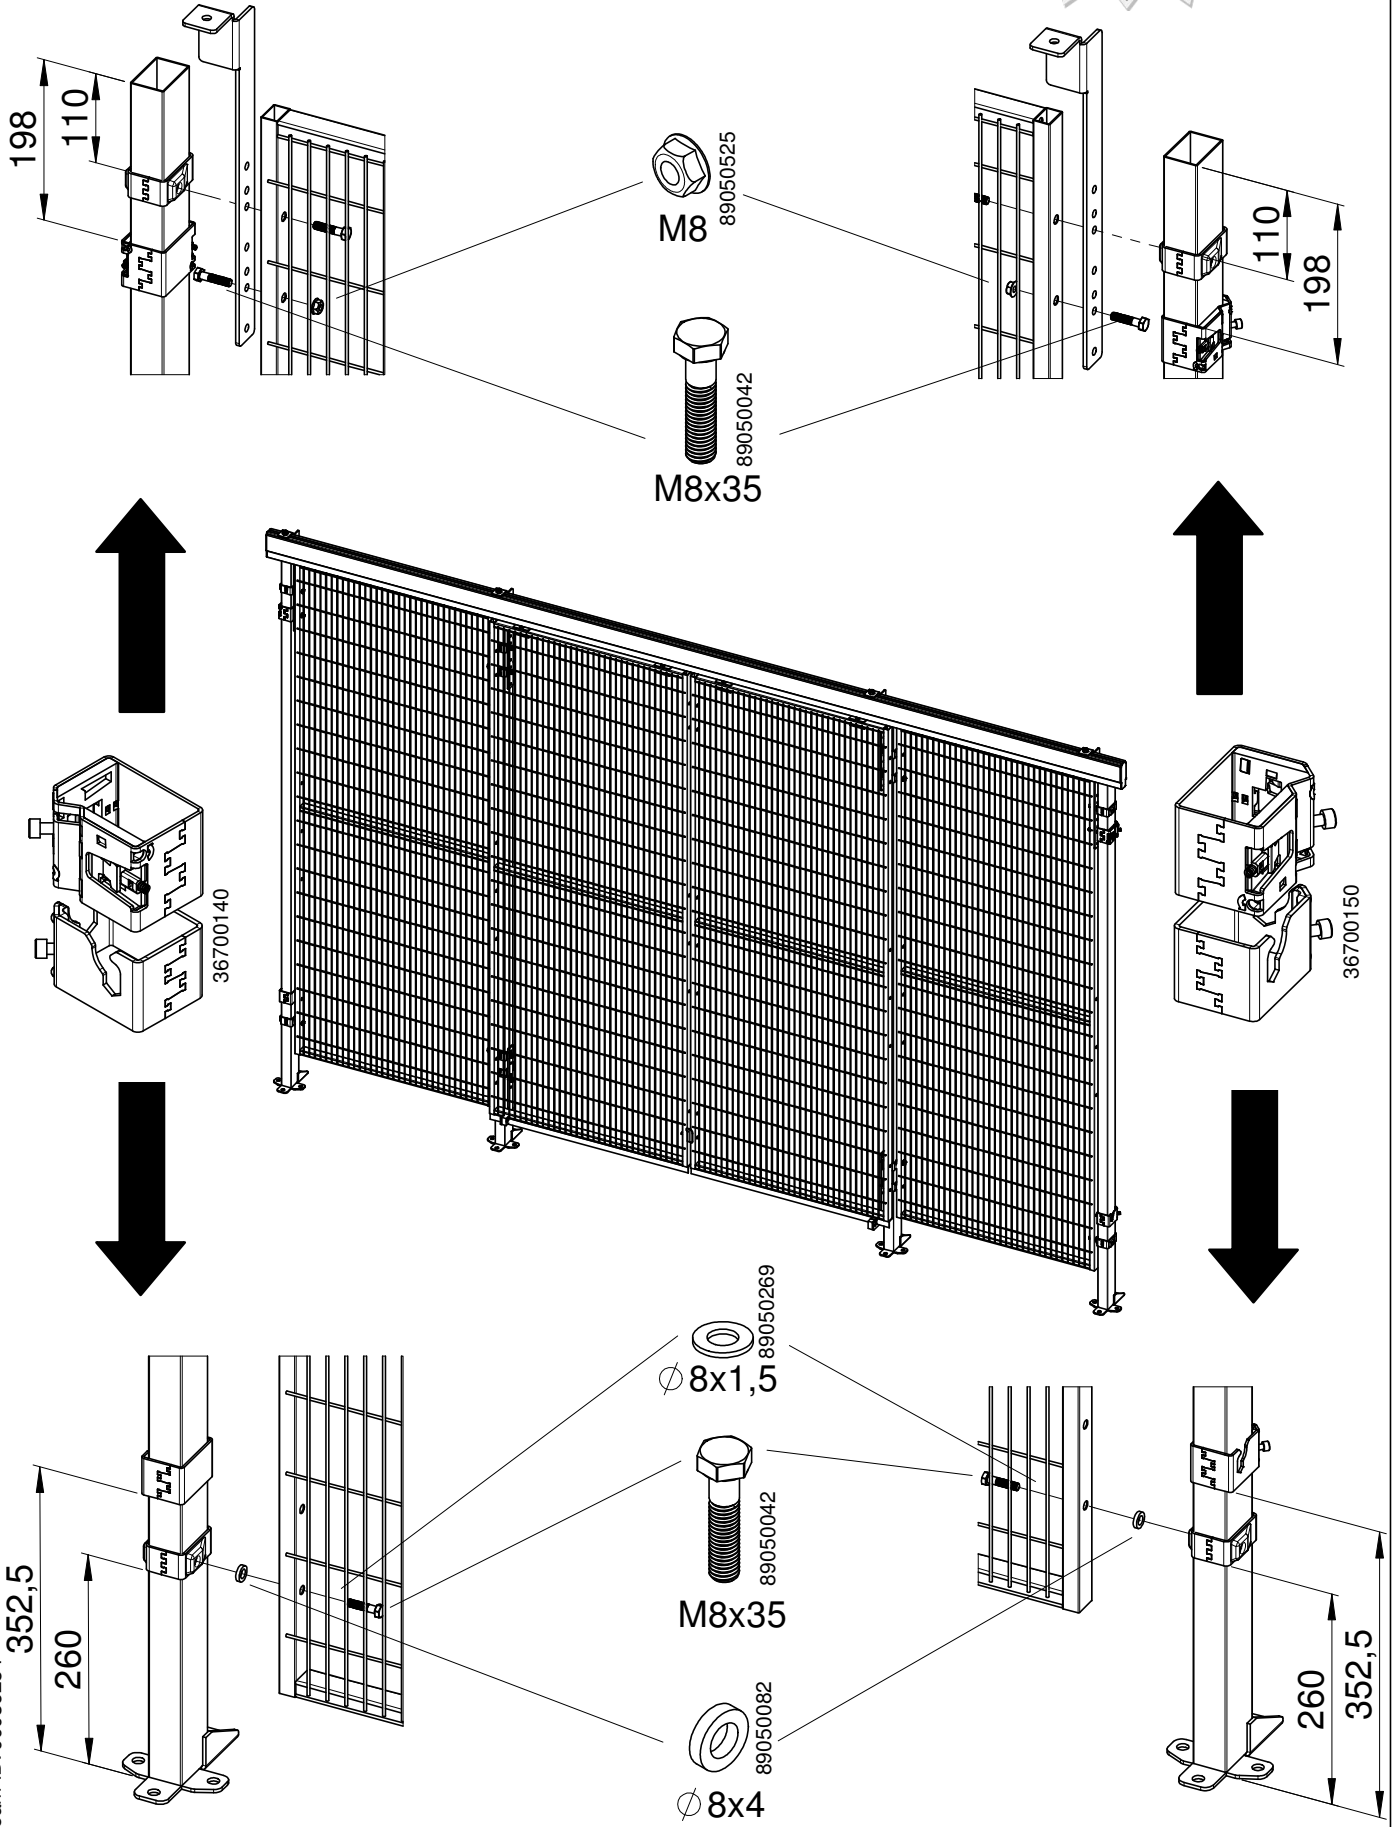

Follow Me

Note! Read this before
assembling a Rapid Fix door.
A Rapid Fix door is a Smart
Fix door with additional Rapid
Fix brackets.

Follow Me

Rapid Fix double slide door in single rail

Panel height **2050 mm**

SmartTeam ID: 00036254

Follow Me

Rapid Fix double slide door in single rail

**Panel height
2000 mm**

SmartTeam ID: 00036254