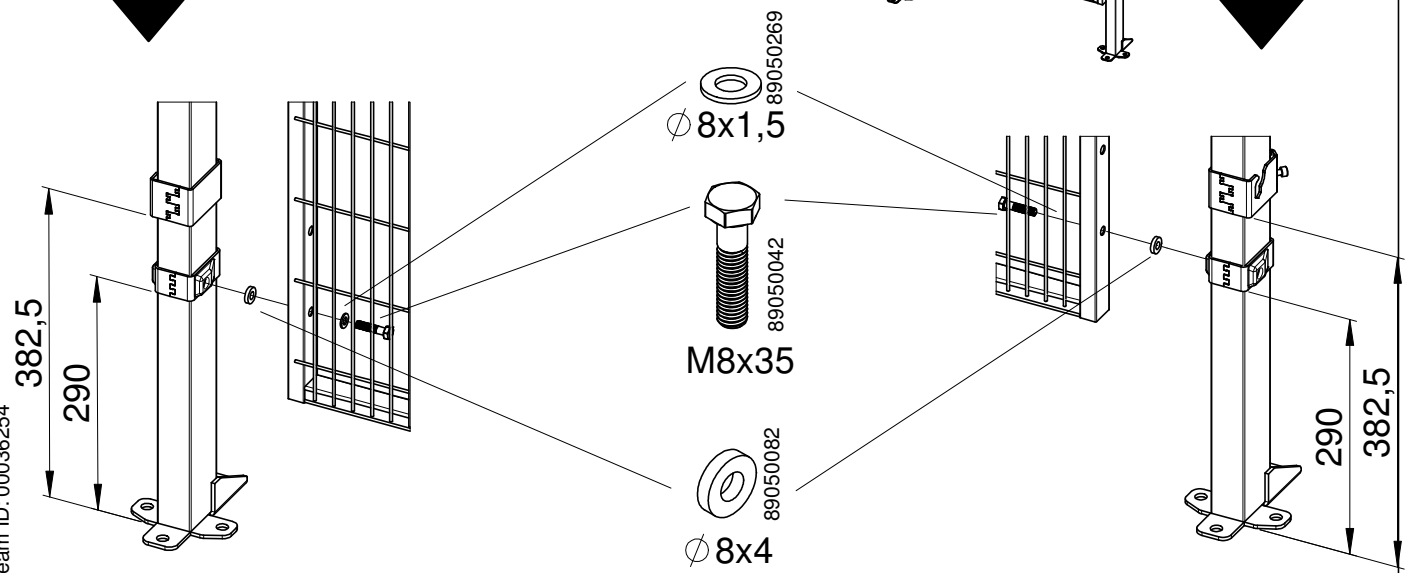

Follow Me

Note! Read this before
assembling a Rapid Fix door.
A Rapid Fix door is a Smart
Fix door with additional Rapid
Fix brackets.

Follow Me

Rapid Fix double slide door in single rail

Panel height **2050 mm**

SmartTeam ID: 00036254

Follow Me

Rapid Fix double slide door in single rail

**Panel height
2000 mm**

SmartTeam ID: 00036254