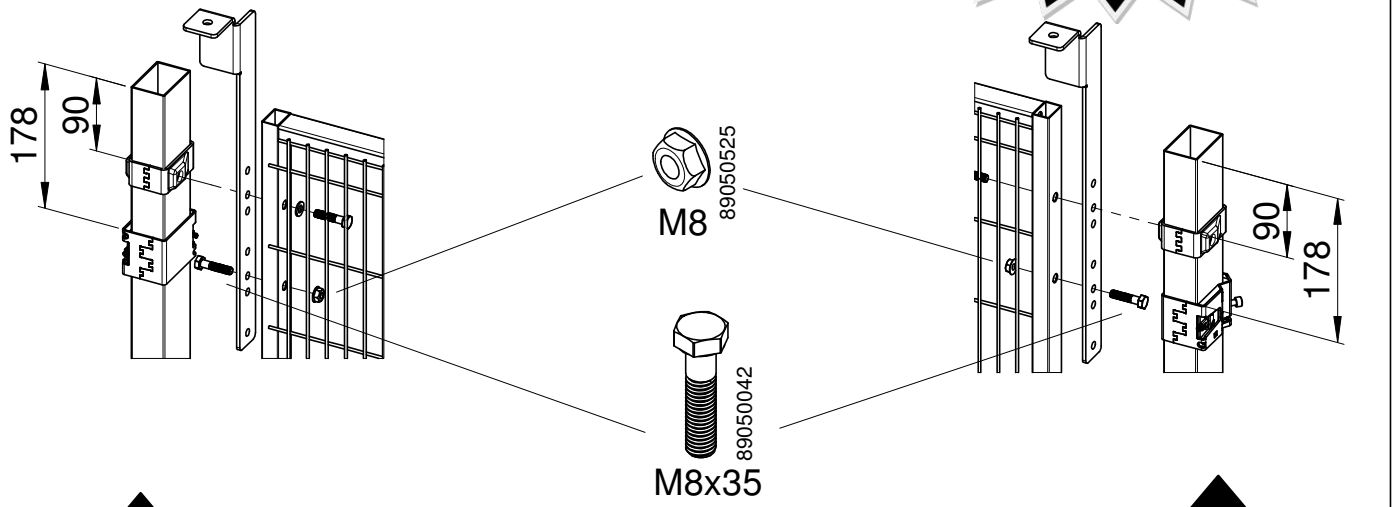

Follow Me

Note! Read this before
assembling a Rapid Fix door.
A Rapid Fix door is a Smart
Fix door with additional Rapid
Fix brackets.

Follow Me

Rapid Fix double slide door in single rail

Panel height **2050 mm**

SmartTeam ID: 00036254

Follow Me

Rapid Fix double slide door in single rail

**Panel height
2000 mm**

SmartTeam ID: 00036254