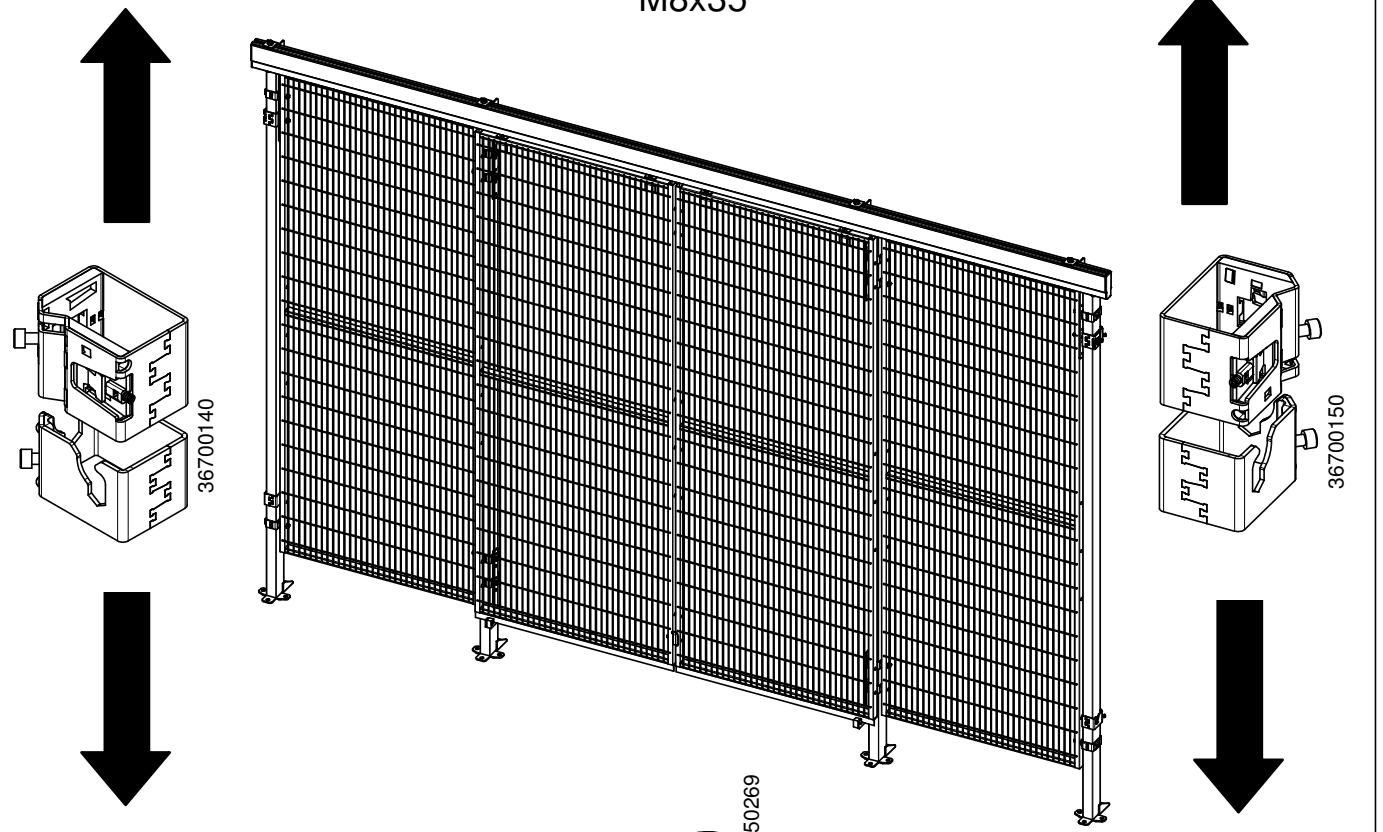

Follow Me

Note! Read this before
assembling a Rapid Fix door.
A Rapid Fix door is a Smart
Fix door with additional Rapid
Fix brackets.

Follow Me

Rapid Fix double slide door in single rail

Panel height **2050 mm**

SmartTeam ID: 00036254

Follow Me

Rapid Fix double slide door in single rail

**Panel height
2000 mm**

SmartTeam ID: 00036254