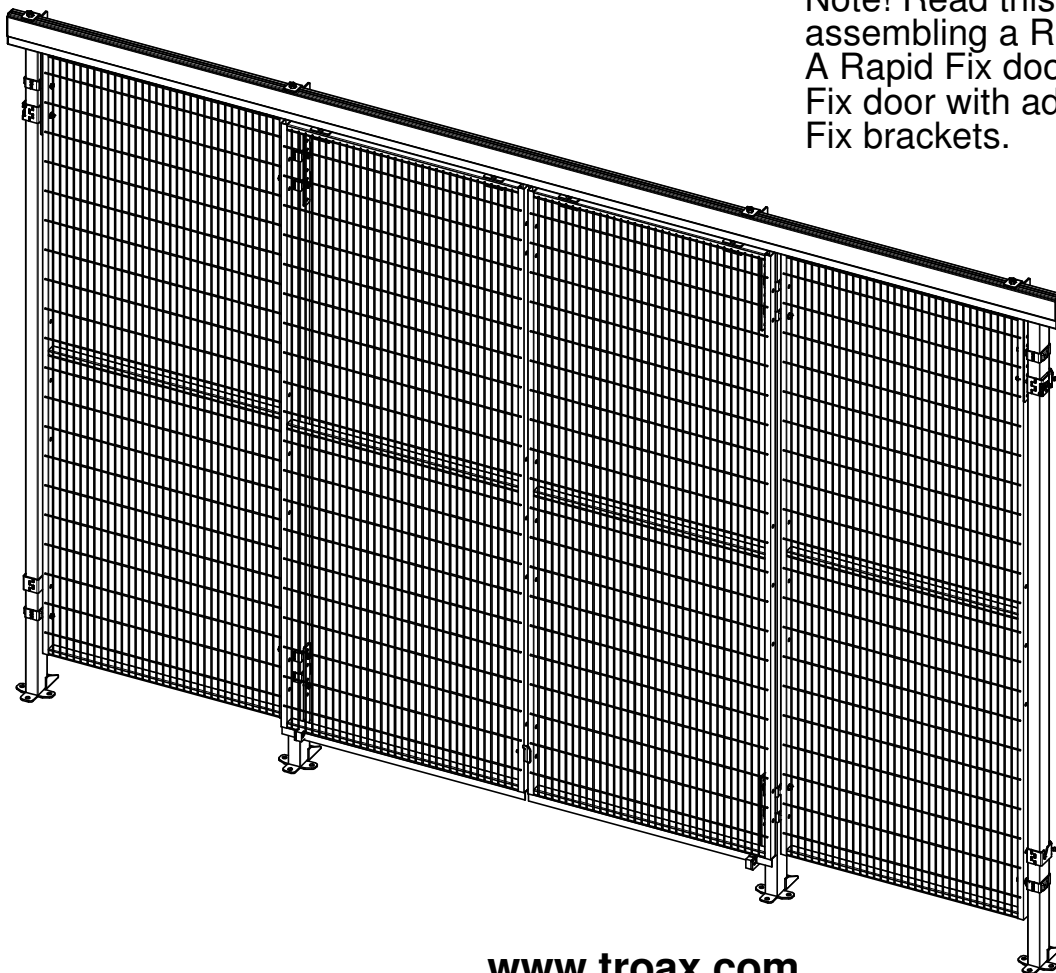

Follow Me

Note! Read this before
assembling a Rapid Fix door.
A Rapid Fix door is a Smart
Fix door with additional Rapid
Fix brackets.

Follow Me

Rapid Fix double slide door in single rail

Panel height **2050 mm**

SmartTeam ID: 00036254

Follow Me

Rapid Fix double slide door in single rail

**Panel height
2000 mm**

SmartTeam ID: 00036254