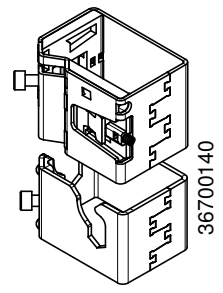

Follow Me

Note! Read this before
assembling a Rapid Fix door.
A Rapid Fix door is a Smart
Fix door with additional Rapid
Fix brackets.

Follow Me

Rapid Fix double slide door in single rail

Panel height **2050 mm**

SmartTeam ID: 00036254

Follow Me

Rapid Fix double slide door in single rail

**Panel height
2000 mm**

SmartTeam ID: 00036254