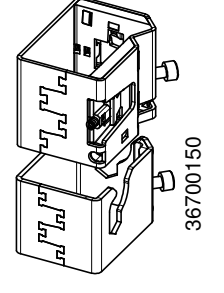

Follow Me

Note! Read this before
assembling a Rapid Fix door.
A Rapid Fix door is a Smart
Fix door with additional Rapid
Fix brackets.

Follow Me

Rapid Fix double slide door in single rail

Panel height **2050 mm**

SmartTeam ID: 00036254

Follow Me

Rapid Fix double slide door in single rail

**Panel height
2000 mm**

SmartTeam ID: 00036254