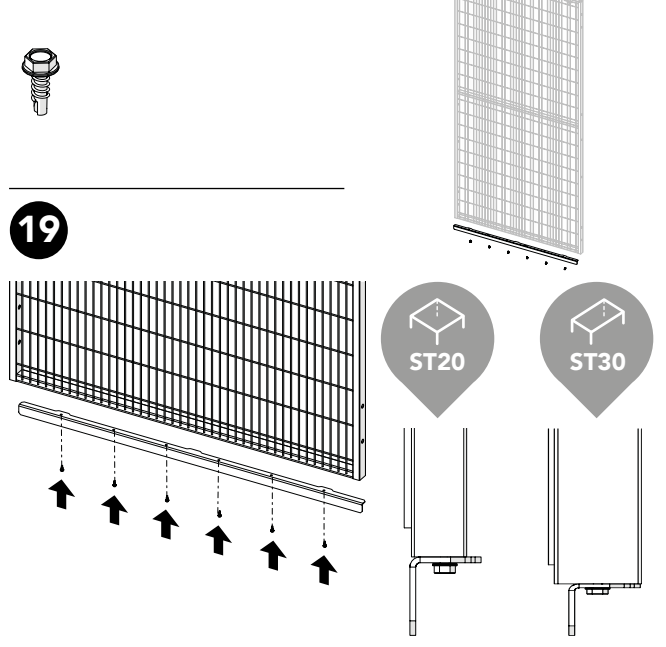

Bag for kit 5560

Art.no: 88754639 ver. 01