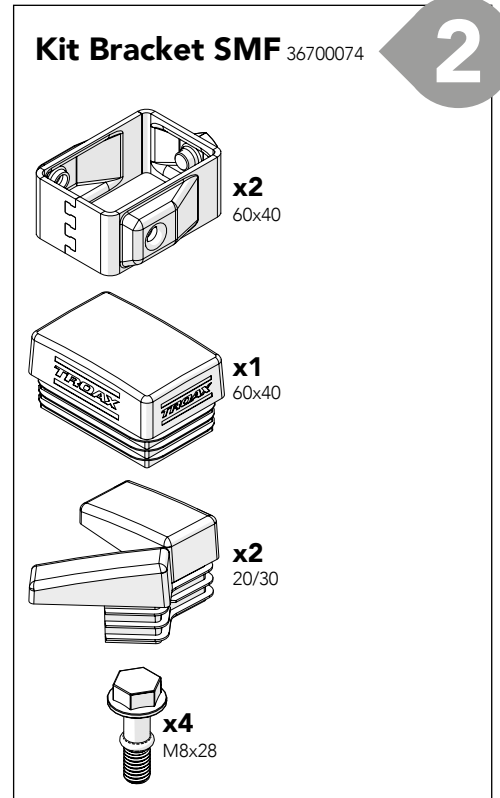

Single
sliding door
single rail
ES

Kit 36905560

Art no: 88754639 ver. 01
Print no: 201611-5603-EN

Kit Single sliding door single rail ES 36905560

Art no: 88754639 ver.01

2

Kit Sliding Door + Kit Bracket SMF

Kit Bracket SMF

Kit Sliding Door + Bag for kit 5620

Kit Sliding Door + Bag for kit 5560

Kit Bracket SMF

Kit Sliding Door + Bag for kit 5560

Art.no: 88754639 ver. 01

Kit Bracket SMF

10