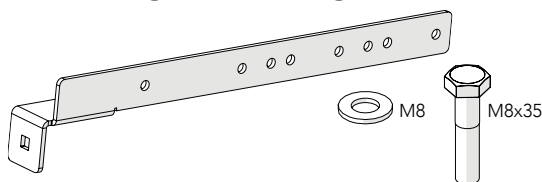

Single
sliding door
single rail
ES

Kit 36905560

Art no: 88754639 ver. 01
Print no: 201611-5603-EN

Kit Single sliding door single rail ES 36905560

Art no: 88754639 ver.01

2

Kit Sliding Door + Kit Bracket SMF

Kit Bracket SMF

Kit Sliding Door + Bag for kit 5620

Kit Sliding Door + Bag for kit 5560

Kit Bracket SMF

Kit Sliding Door + Bag for kit 5560

Art.no: 88754639 ver. 01

Kit Bracket SMF

10