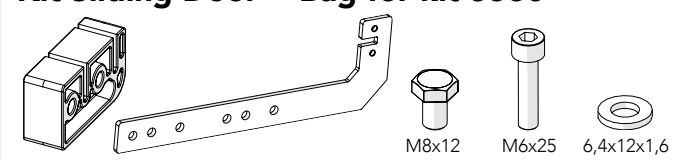

Single
sliding door
single rail
ES

Kit 36905560

Art no: 88754639 ver. 01
Print no: 201611-5603-EN

Kit Single sliding door single rail ES 36905560

Art no: 88754639 ver.01

2

Kit Sliding Door + Kit Bracket SMF

Kit Bracket SMF

Kit Sliding Door + Bag for kit 5620

Kit Sliding Door + Bag for kit 5560

Kit Bracket SMF

Kit Sliding Door + Bag for kit 5560

Art.no: 88754639 ver. 01

Kit Bracket SMF

10