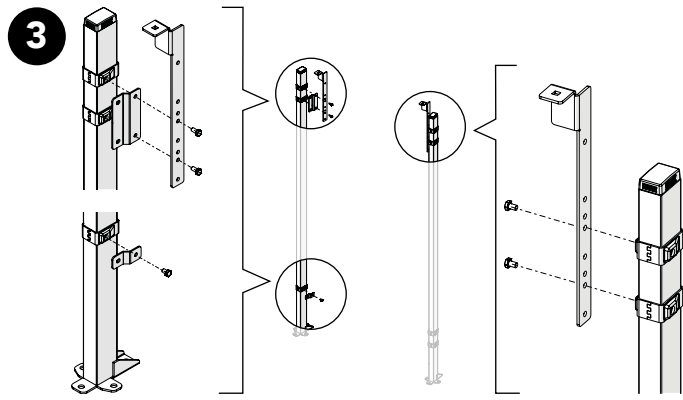

Single
sliding door
single rail
ES

Kit 36905560

Art no: 88754639 ver. 01
Print no: 201611-5603-EN

Kit Single sliding door single rail ES 36905560

Art no: 88754639 ver.01

2

Kit Sliding Door + Kit Bracket SMF

Kit Bracket SMF

Kit Sliding Door + Bag for kit 5620

Kit Sliding Door + Bag for kit 5560

Kit Bracket SMF

Kit Sliding Door + Bag for kit 5560

Art.no: 88754639 ver. 01

Kit Bracket SMF

10