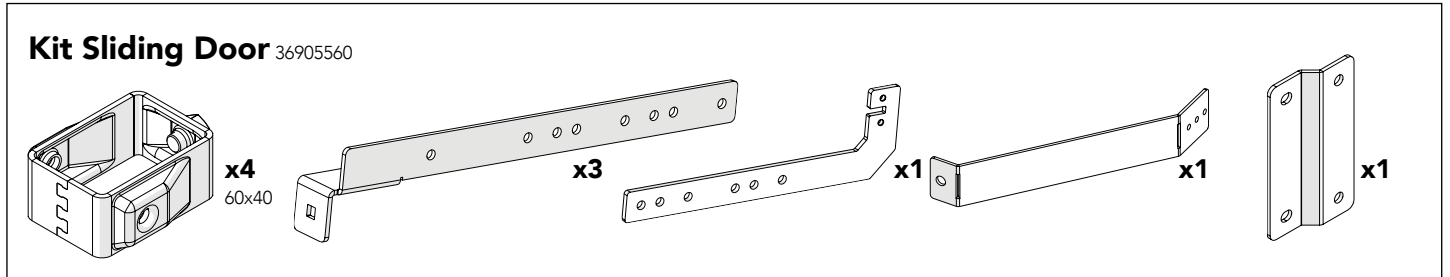

Single
sliding door
single rail
ES

Kit 36905560

Art no: 88754639 ver. 01
Print no: 201611-5603-EN

Kit Single sliding door single rail ES 36905560

Art no: 88754639 ver.01

2

Kit Sliding Door + Kit Bracket SMF