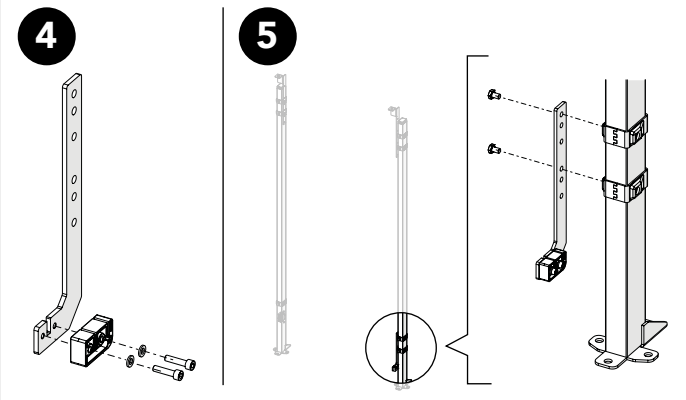

Single
sliding door
single rail
ES

Kit 36905560

Art no: 88754639 ver. 01
Print no: 201611-5603-EN

Kit Single sliding door single rail ES 36905560

Art no: 88754639 ver.01

2

Kit Sliding Door + Kit Bracket SMF

Kit Bracket SMF

Kit Sliding Door + Bag for kit 5620

Kit Sliding Door + Bag for kit 5560

Kit Bracket SMF

Kit Sliding Door + Bag for kit 5560

Art.no: 88754639 ver. 01

Kit Bracket SMF

10