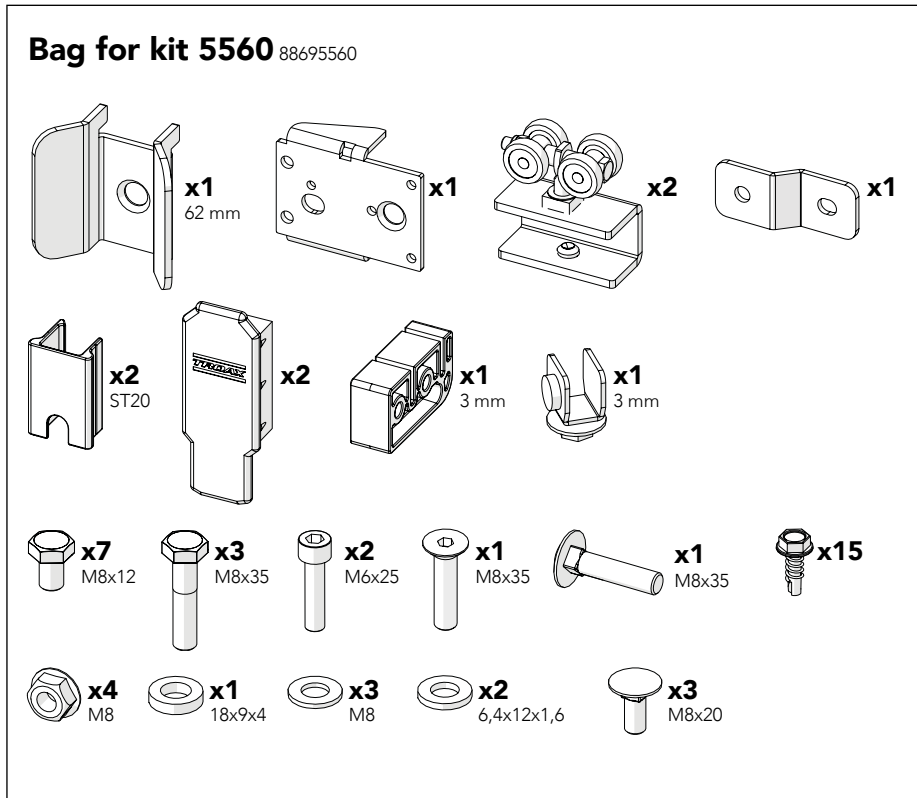

Single
sliding door
single rail
ES

Kit 36905560

Art no: 88754639 ver. 01
Print no: 201611-5603-EN

Kit Single sliding door single rail ES 36905560

Art no: 88754639 ver.01

2

Kit Sliding Door + Kit Bracket SMF

Kit Bracket SMF

Kit Sliding Door + Bag for kit 5620

Kit Sliding Door + Bag for kit 5560

Kit Bracket SMF

Kit Sliding Door + Bag for kit 5560

Art.no: 88754639 ver. 01

Kit Bracket SMF

10