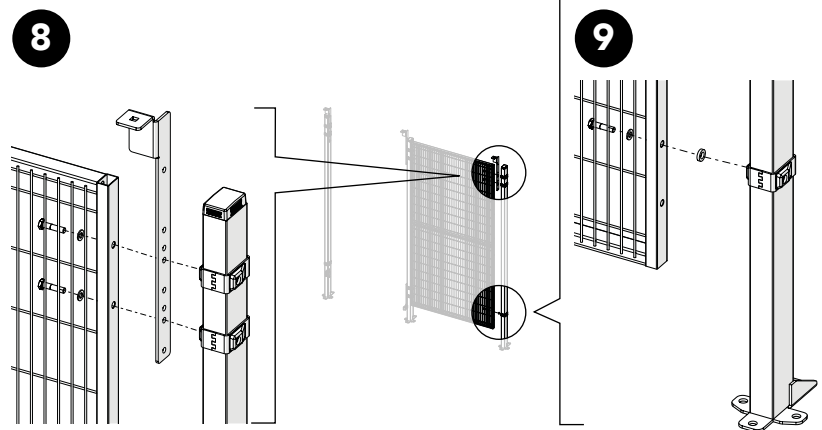

Single
sliding door
single rail
ES

Kit 36905560

Art no: 88754639 ver. 01
Print no: 201611-5603-EN

Kit Single sliding door single rail ES 36905560

Art no: 88754639 ver.01

2

Kit Sliding Door + Kit Bracket SMF

Kit Bracket SMF

Kit Sliding Door + Bag for kit 5620

Kit Sliding Door + Bag for kit 5560

Kit Bracket SMF

Kit Sliding Door + Bag for kit 5560

Art.no: 88754639 ver. 01

Kit Bracket SMF

10