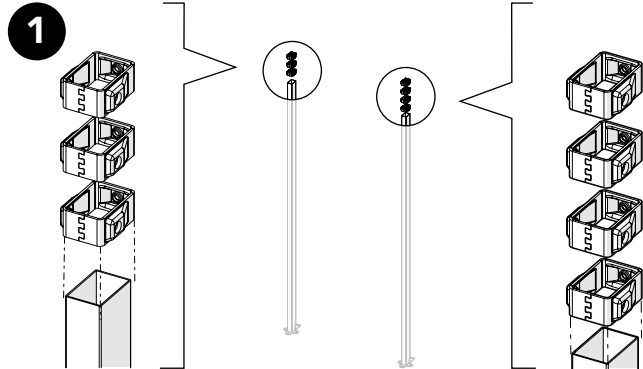

Single
sliding door
single rail
ES

Kit 36905560

Art no: 88754639 ver. 01
Print no: 201611-5603-EN

Kit Single sliding door single rail ES 36905560

Art no: 88754639 ver.01

2

Kit Sliding Door + Kit Bracket SMF

Kit Bracket SMF

Kit Sliding Door + Bag for kit 5620

Kit Sliding Door + Bag for kit 5560

Kit Bracket SMF

Kit Sliding Door + Bag for kit 5560

Art.no: 88754639 ver. 01

Kit Bracket SMF

10