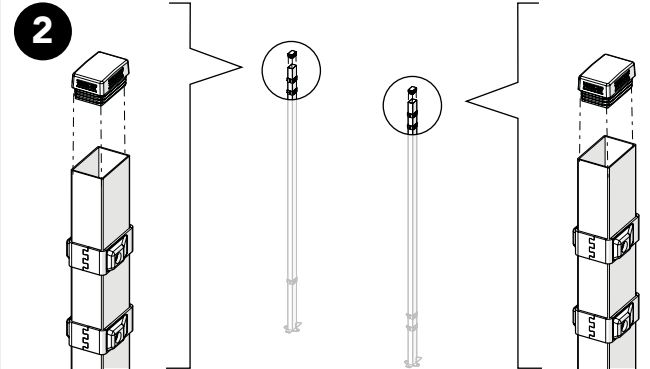

Single
sliding door
single rail
ES

Kit 36905560

Art no: 88754639 ver. 01
Print no: 201611-5603-EN

Kit Single sliding door single rail ES 36905560

Art no: 88754639 ver.01

2

Kit Sliding Door + Kit Bracket SMF

Kit Bracket SMF

Kit Sliding Door + Bag for kit 5620

Kit Sliding Door + Bag for kit 5560

Kit Bracket SMF

Kit Sliding Door + Bag for kit 5560

Art.no: 88754639 ver. 01

Kit Bracket SMF

10