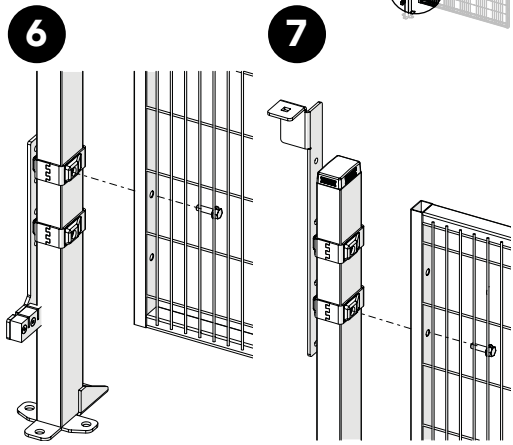

Single
sliding door
single rail
ES

Kit 36905560

Art no: 88754639 ver. 01
Print no: 201611-5603-EN

Kit Single sliding door single rail ES 36905560

Art no: 88754639 ver.01

2

Kit Sliding Door + Kit Bracket SMF

Kit Bracket SMF

Kit Sliding Door + Bag for kit 5620

Kit Sliding Door + Bag for kit 5560

Kit Bracket SMF

Kit Sliding Door + Bag for kit 5560

Art.no: 88754639 ver. 01

Kit Bracket SMF

10