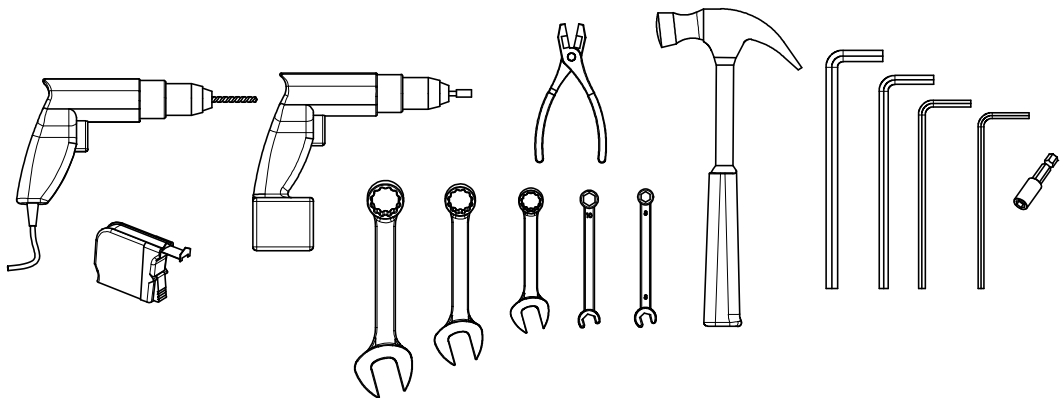

36700082

1

SmF Slide door in single rail UXSP

Vertikal adjustment Smart Fix slide door

Follow Me

Smart Fix Slide UXSP single rail Magnetic lock

Follow Me

Follow Me