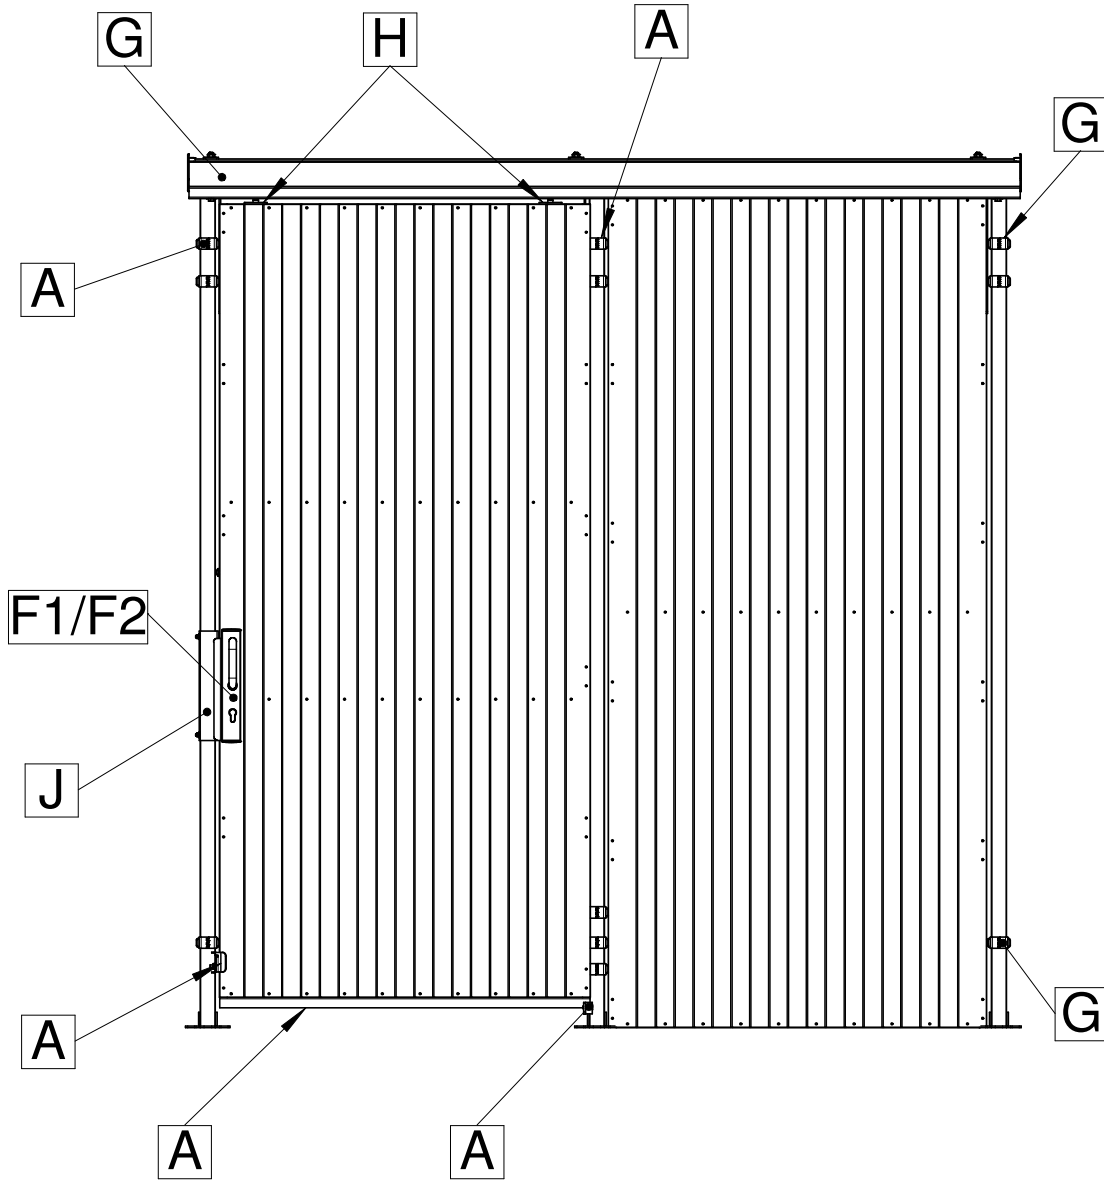

36700082

1

SmF Slide door in single rail UXSP

Vertikal adjustment Smart Fix slide door

Follow Me

Smart Fix Slide UXSP single rail Magnetic lock

Follow Me

Follow Me