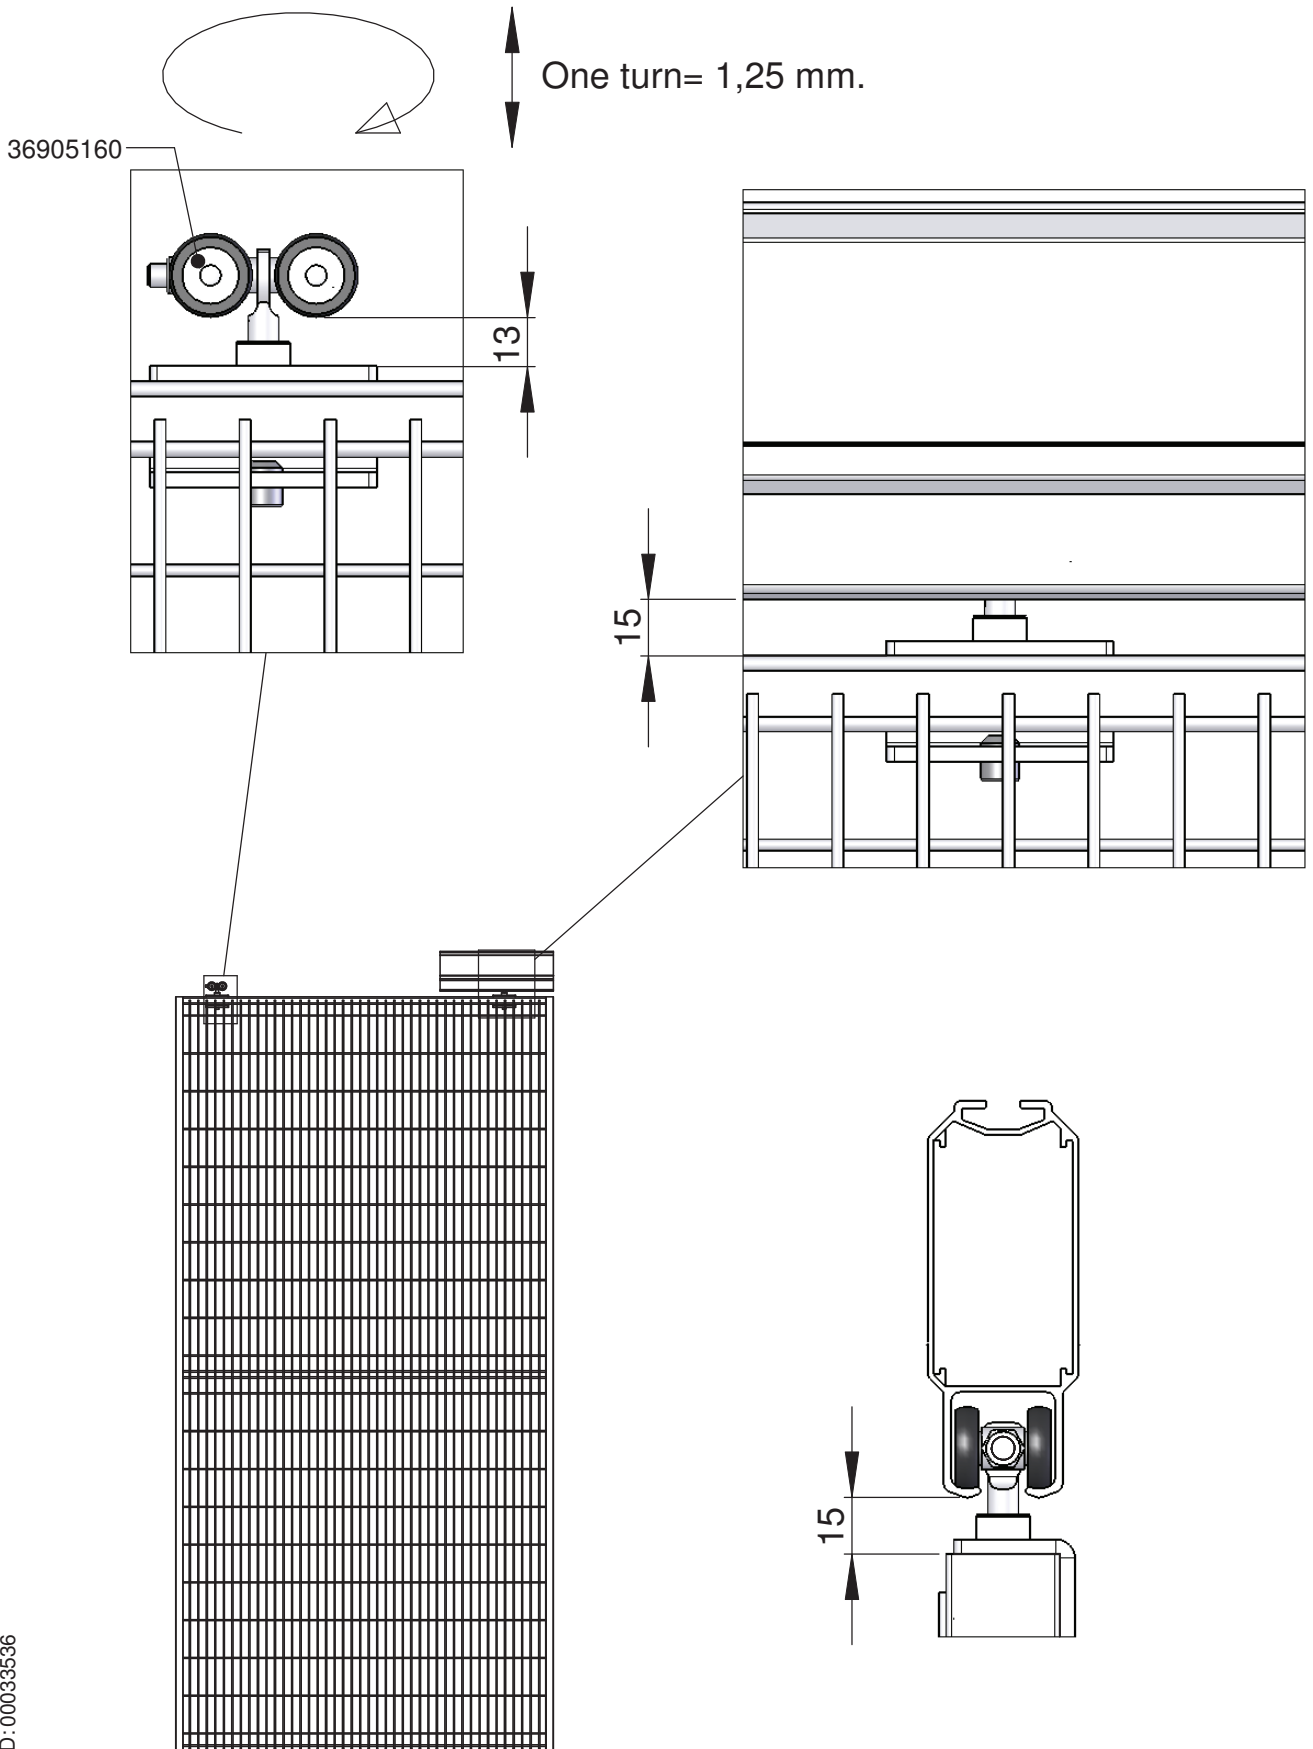

36700082

1

SmF Slide door in single rail UXSP

Vertikal adjustment Smart Fix slide door

Follow Me

Smart Fix Slide UXSP single rail Magnetic lock

Follow Me

Follow Me