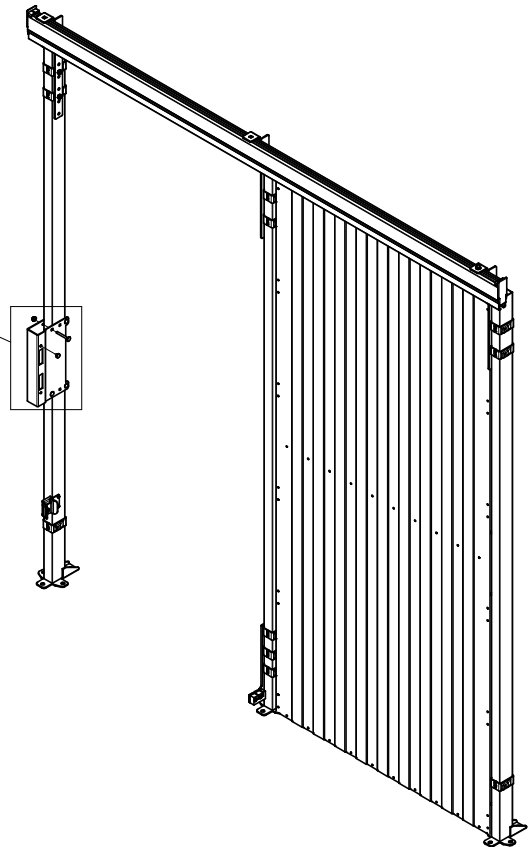

Follow Me

Single rail end sheet Euro Cylinder lock

M6

89050523

M6x55

89050150

89200012