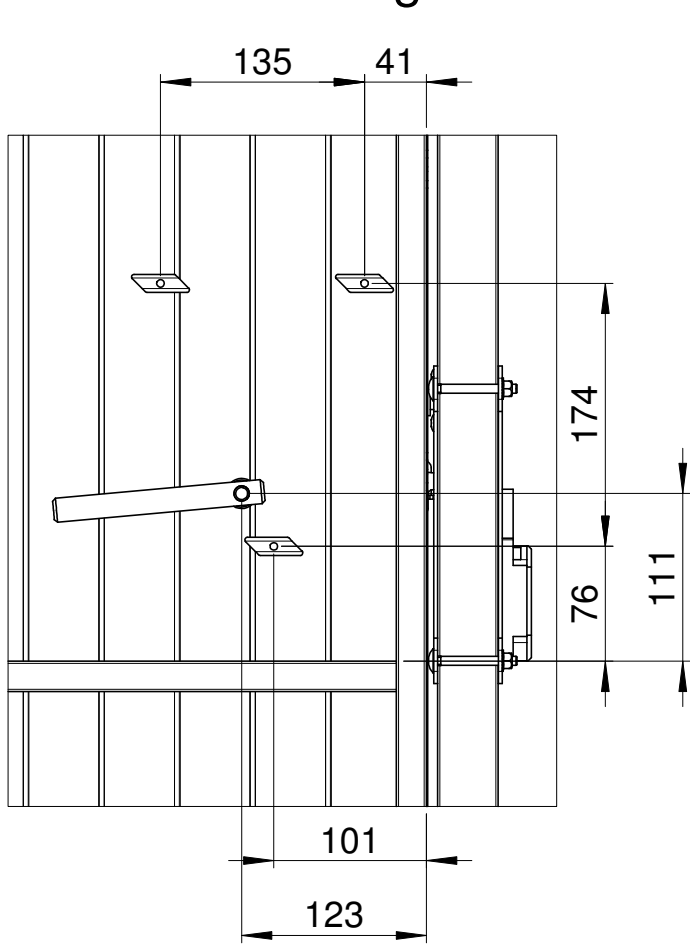

Single rail end sheet Safe Lock

M6

M6x55

Smart Fix sliding door single rail SL UXSP'

Follow Me

89050025
① M6x16

89050028
② M6x10

③ \varnothing 6x1
89050266