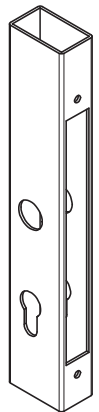

Follow Me

① M8x12

89050053

② M6x25

89050021

③

89200013

36900549

36700082

1

SmF Slide door in single rail UXSP

Vertikal adjustment Smart Fix slide door

Follow Me

Smart Fix Slide UXSP single rail Magnetic lock

Follow Me

Follow Me

Smf Lock case Ø17 EC

Follow Me

Slide door

Left

Right

① M5

③ 50x30

② M5x16

④ 89051037

⑤ 36900489

⑥ 36900239

8 MM

3 MM

Follow Me

Single rail end sheet Euro Cylinder lock

M6