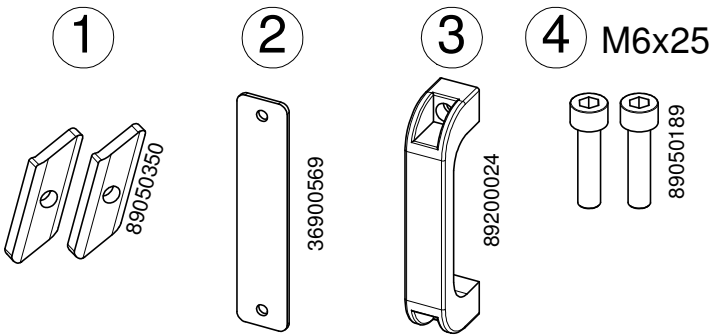

36700082

1

SmF Slide door in single rail UXSP

Vertikal adjustment Smart Fix slide door

Follow Me

Smart Fix Slide UXSP single rail Magnetic lock

Follow Me

Follow Me