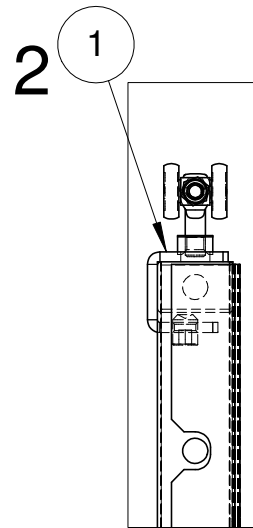

SmF Slide door in single rail UXSP