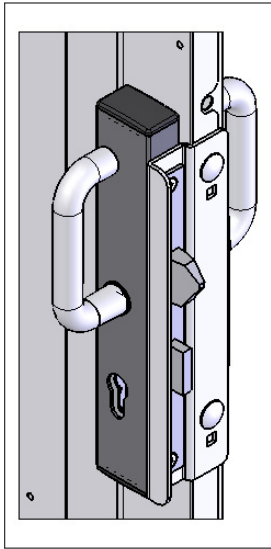

89050523

M6x55

89050150

89200012

Smf assembly lock case Sliding door UXSP

1

Smart Fix sld d UXSP

Follow Me

Single rail end sheet Safe Lock

M6

M6x55

Smart Fix sliding door single rail SL UXSP'

Follow Me

89050025
① M6x16

89050028
② M6x10

③ \varnothing 6x1
89050266