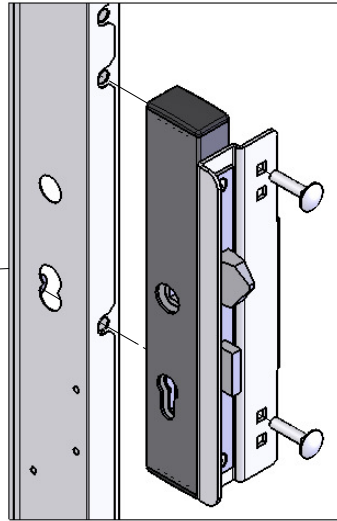

89050523

M6x55

89050150

89200012

Smf assembly lock case Sliding door UXSP

1

Smart Fix sld d UXSP

Follow Me

Single rail end sheet Safe Lock

M6

M6x55

Smart Fix sliding door single rail SL UXSP'

Follow Me

89050025
① M6x16

89050028
② M6x10

③ \varnothing 6x1
89050266