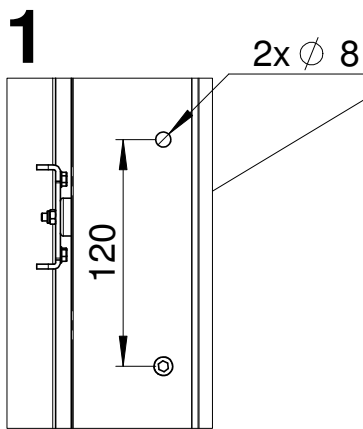

Smart Fix Slide UXSP single rail Magnetic lock

Follow Me