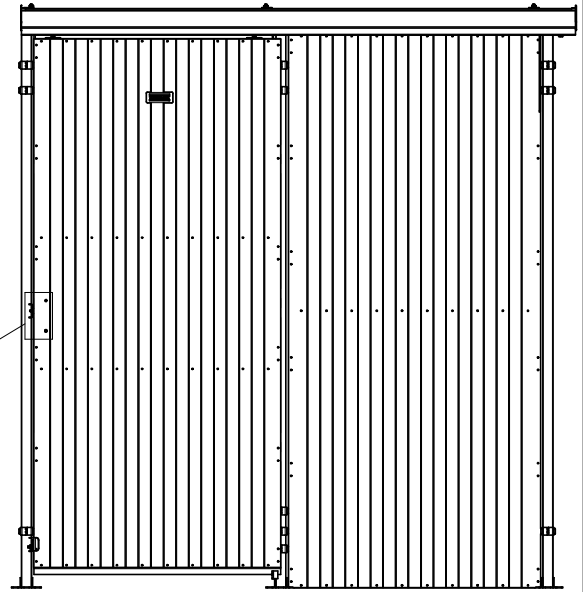

36700082

1

SmF Slide door in single rail UXSP

Vertikal adjustment Smart Fix slide door

Follow Me

Smart Fix Slide UXSP single rail Magnetic lock

Follow Me

Follow Me