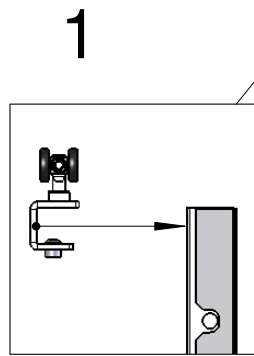

36700082

1

SmF Slide door in single rail UXSP

Vertikal adjustment Smart Fix slide door

Follow Me

Smart Fix Slide UXSP single rail Magnetic lock

Follow Me

Follow Me