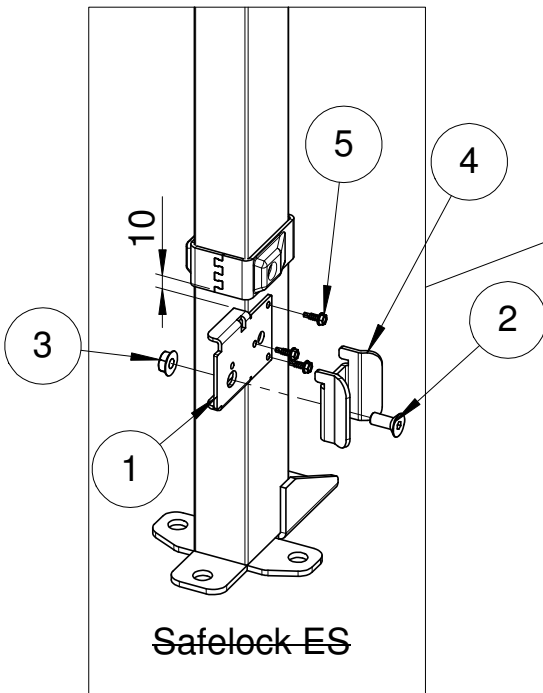

Follow Me

Sliding door UXSP

①

② M8x20

③ M8

④

⑤ 4,2x13

A4

A5

⑤

A6

⑤