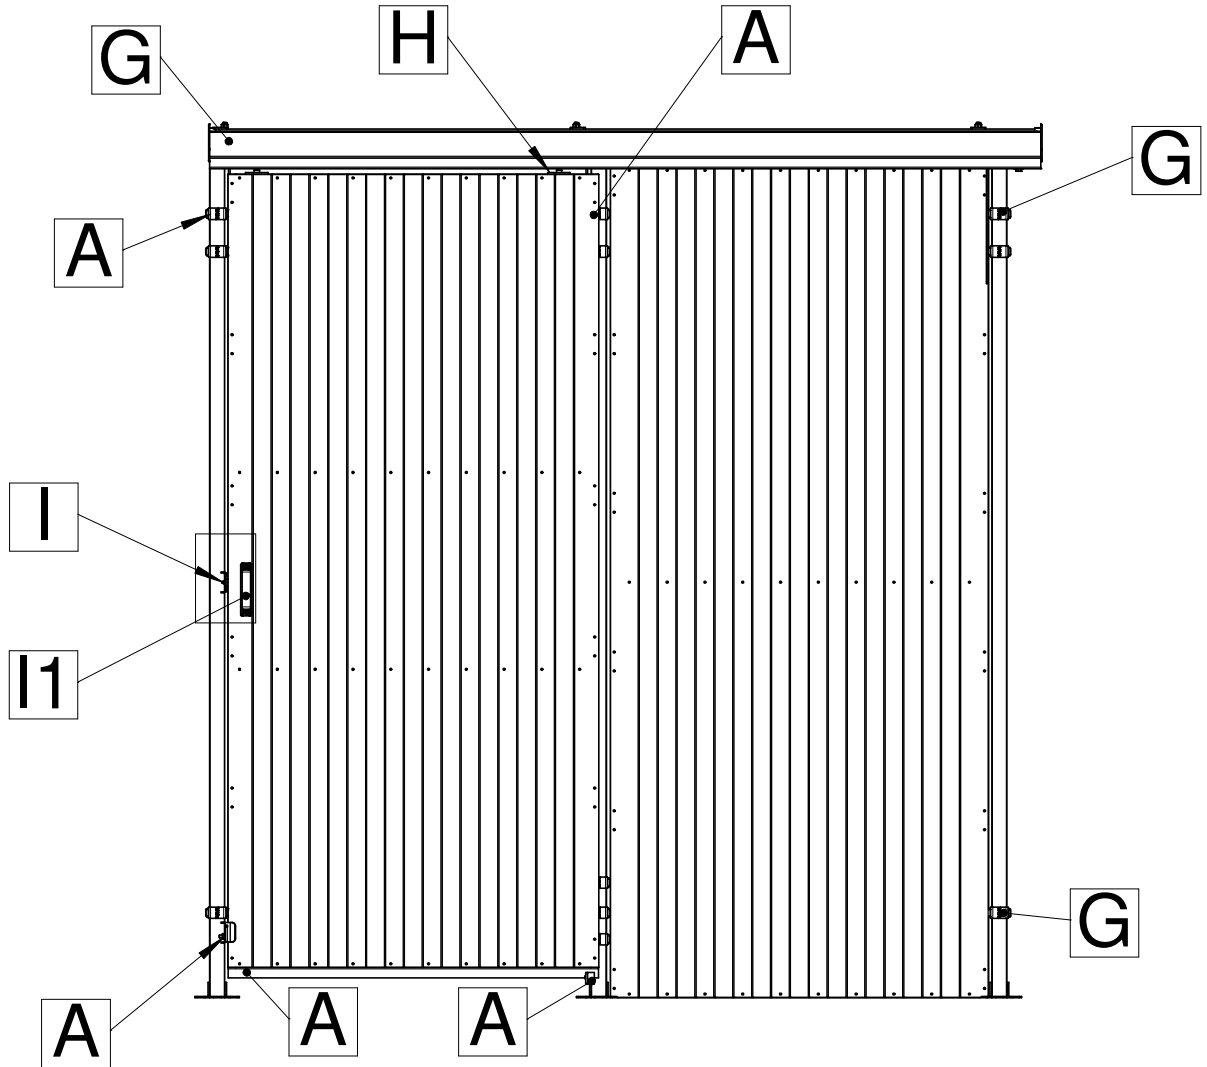

36700082

1

SmF Slide door in single rail UXSP

Vertikal adjustment Smart Fix slide door

Follow Me

Smart Fix Slide UXSP single rail Magnetic lock

Follow Me

Follow Me