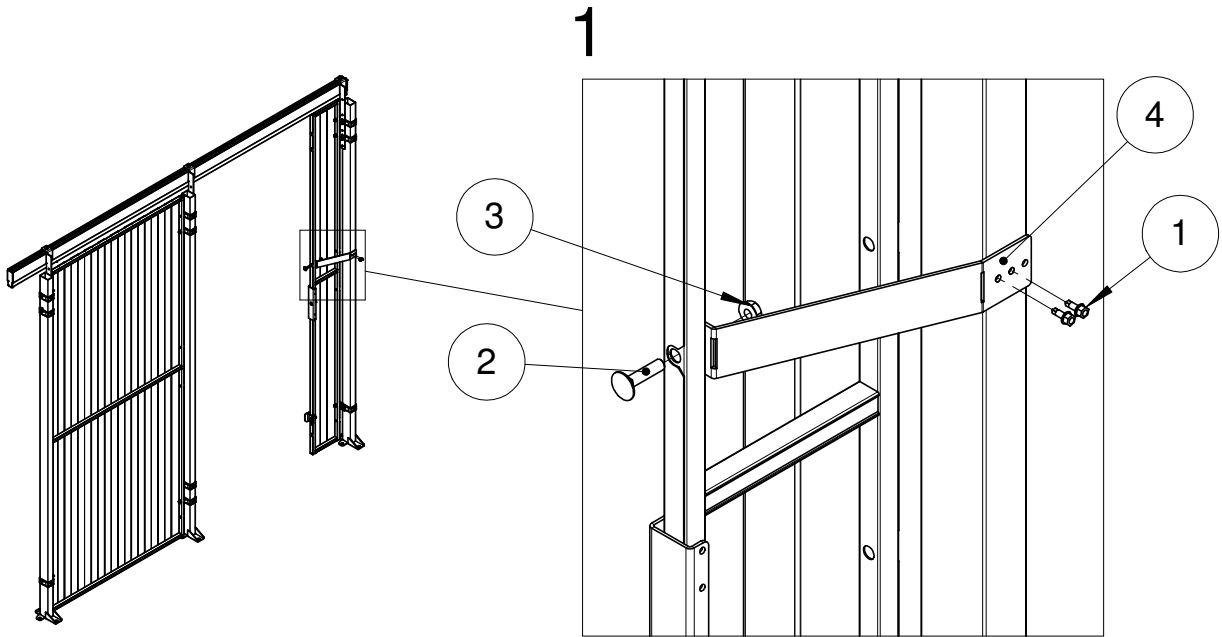

⑤ M8x16

Smart Fix Sliding door single UXSP Safe Lock ES

Follow Me

① 4,2x13

② M8x35

③ M8

④

① M6x10