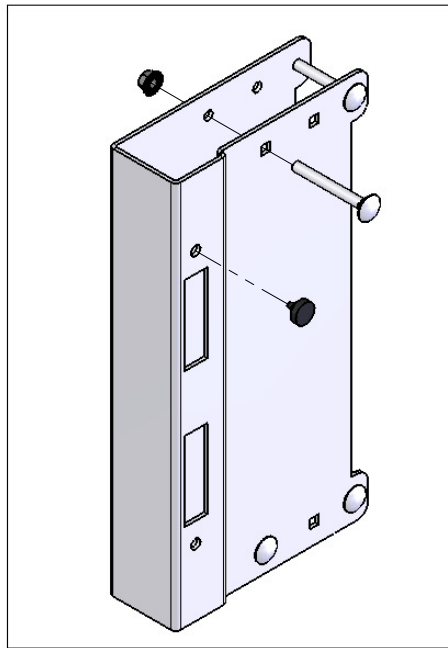

④ 89051037

⑤ 36900489

⑥ 36900239

8 MM

3 MM

Follow Me

Single rail end sheet Euro Cylinder lock

M6