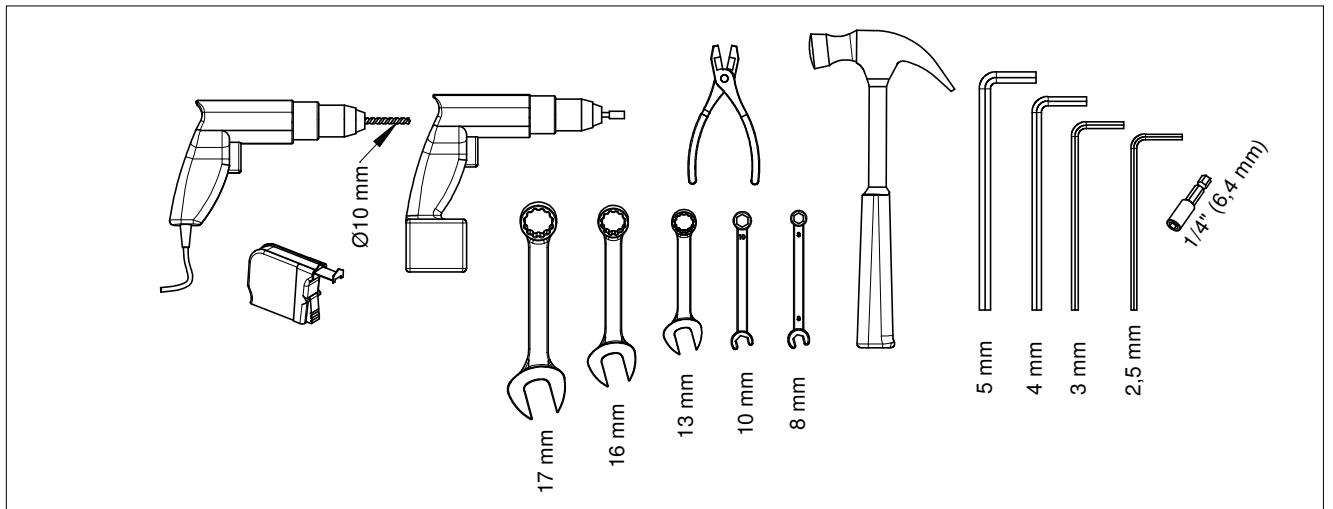

36700082

1

SmF Slide door in single rail UXSP

Vertikal adjustment Smart Fix slide door

Follow Me

Smart Fix Slide UXSP single rail Magnetic lock

Follow Me

Follow Me