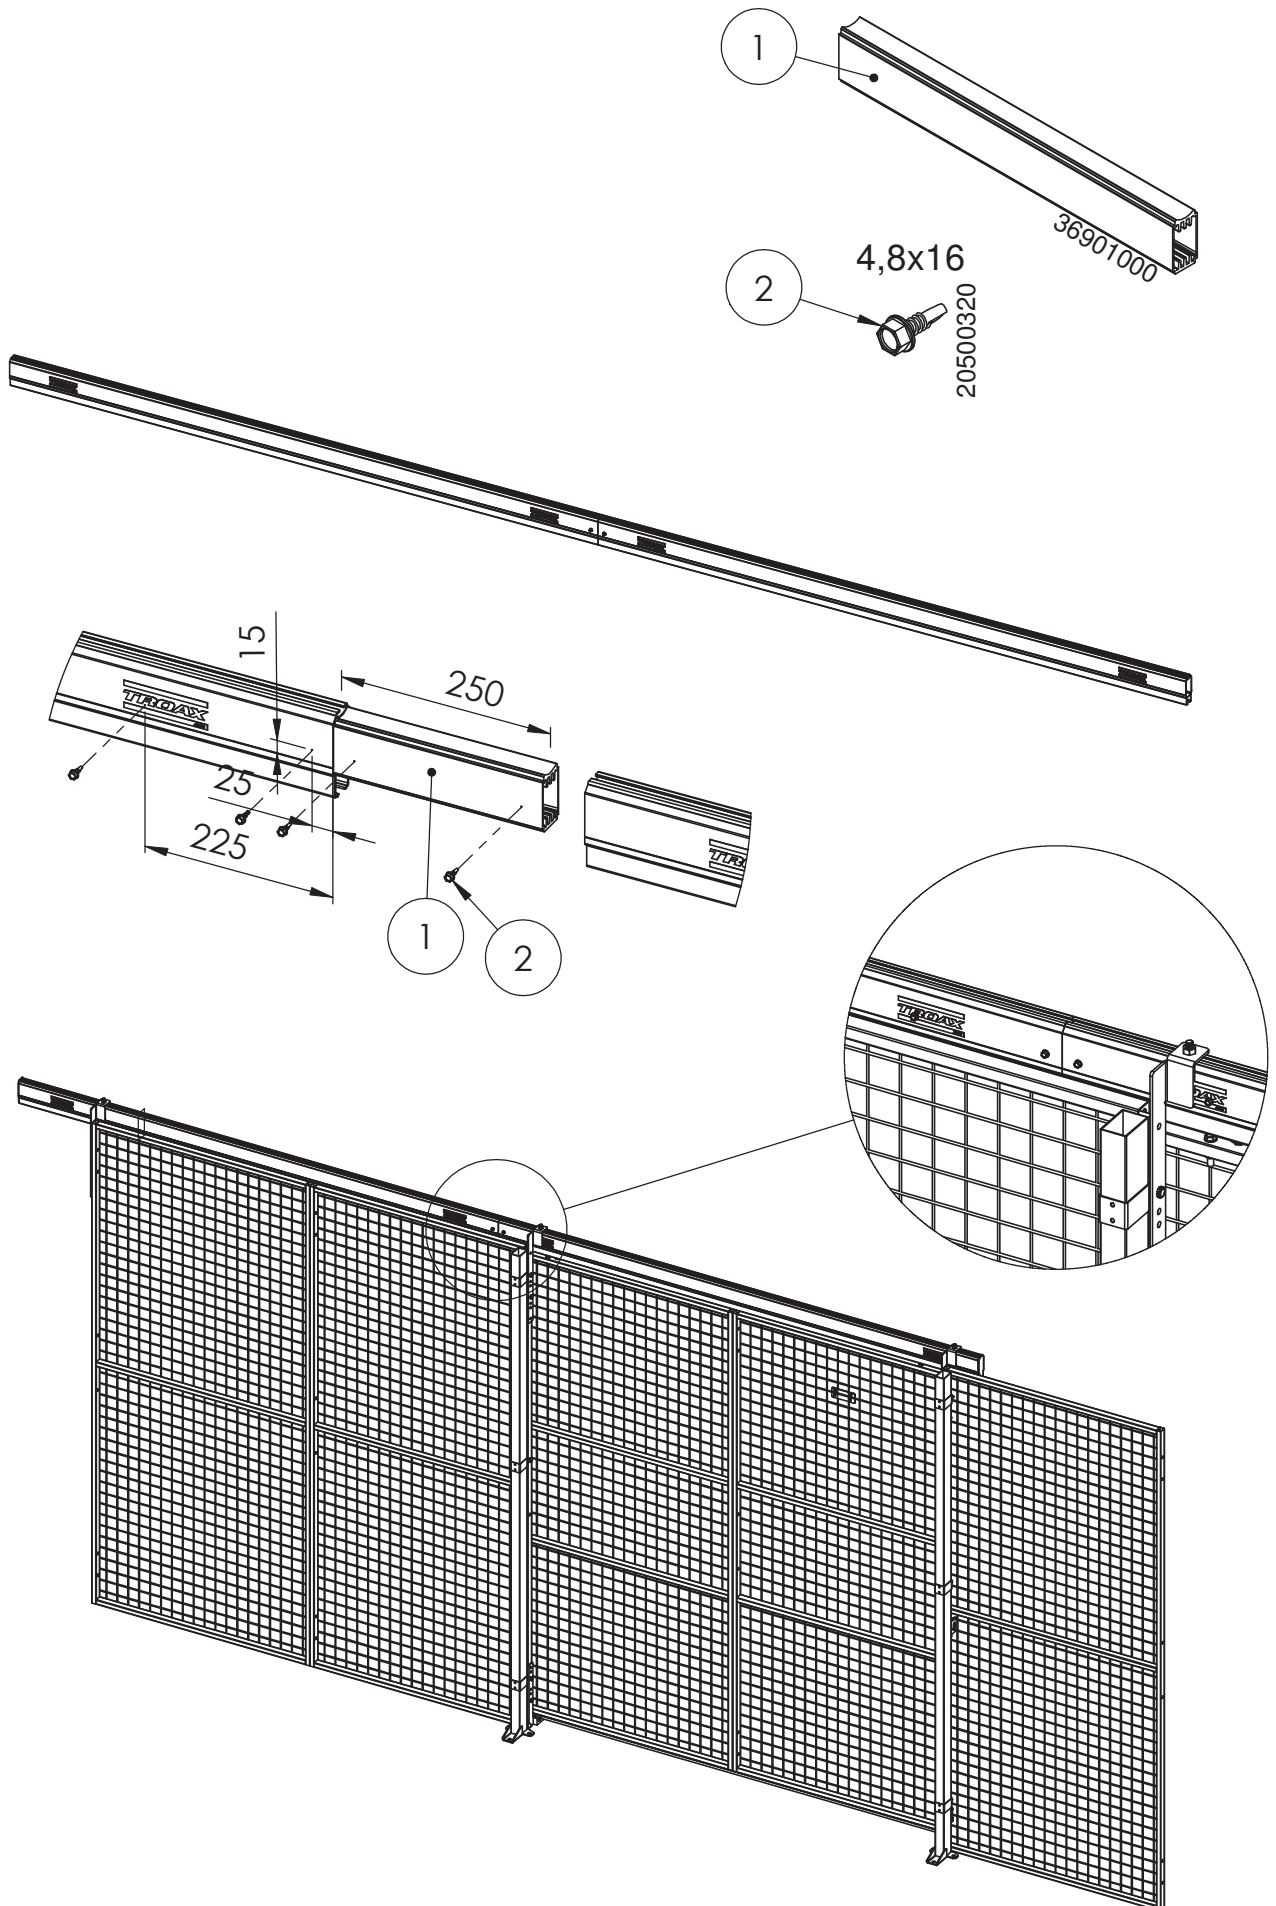

⑤

Skarvprofil enkelskena

Splice profile rail

SmF Slide door in single rail UXSP

Follow Me

① M8

89050525

② M8x28