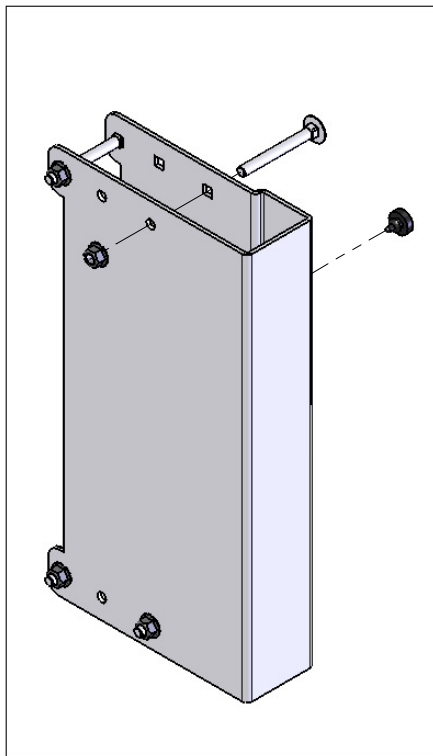

Follow Me

Single rail end sheet Euro Cylinder lock

M6

89050523

M6x55

89050150

89200012