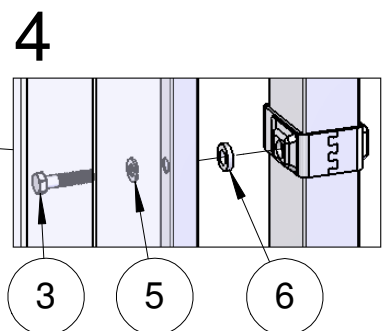

36700082

1

SmF Slide door in single rail UXSP

Vertikal adjustment Smart Fix slide door

Follow Me

Smart Fix Slide UXSP single rail Magnetic lock

Follow Me

Follow Me