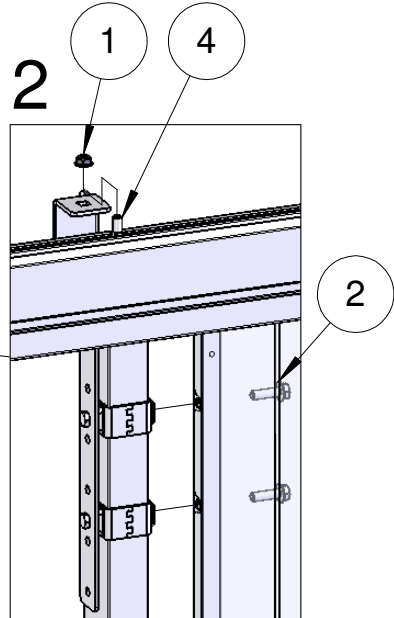

SmF Slide door in single rail UXSP

Follow Me

① M8

89050525

② M8x28

89050191

③ M8x35

89050042

④ M8x20

89050157

⑤ M8

89050269

⑥ Ø18x9

36700082

1