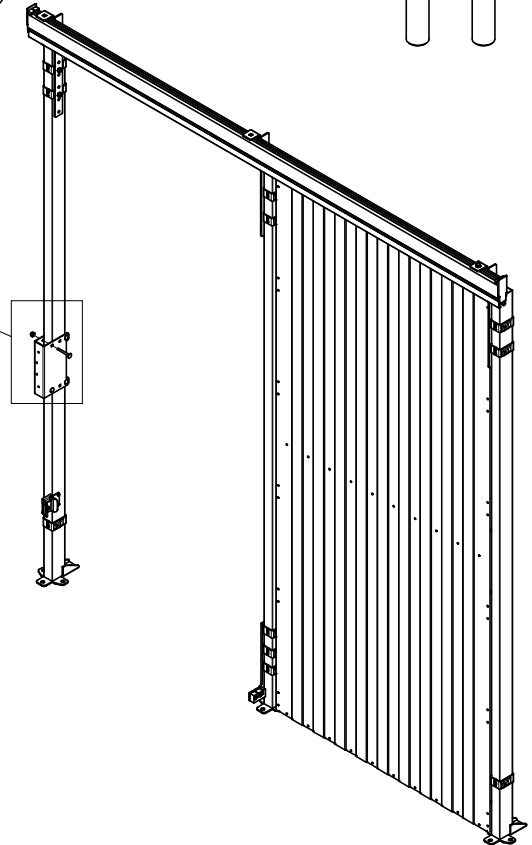

Single rail end sheet Safe Lock

M6

M6x55

Smart Fix sliding door single rail SL UXSP'

Follow Me

89050025
① M6x16

89050028
② M6x10

③ \varnothing 6x1
89050266