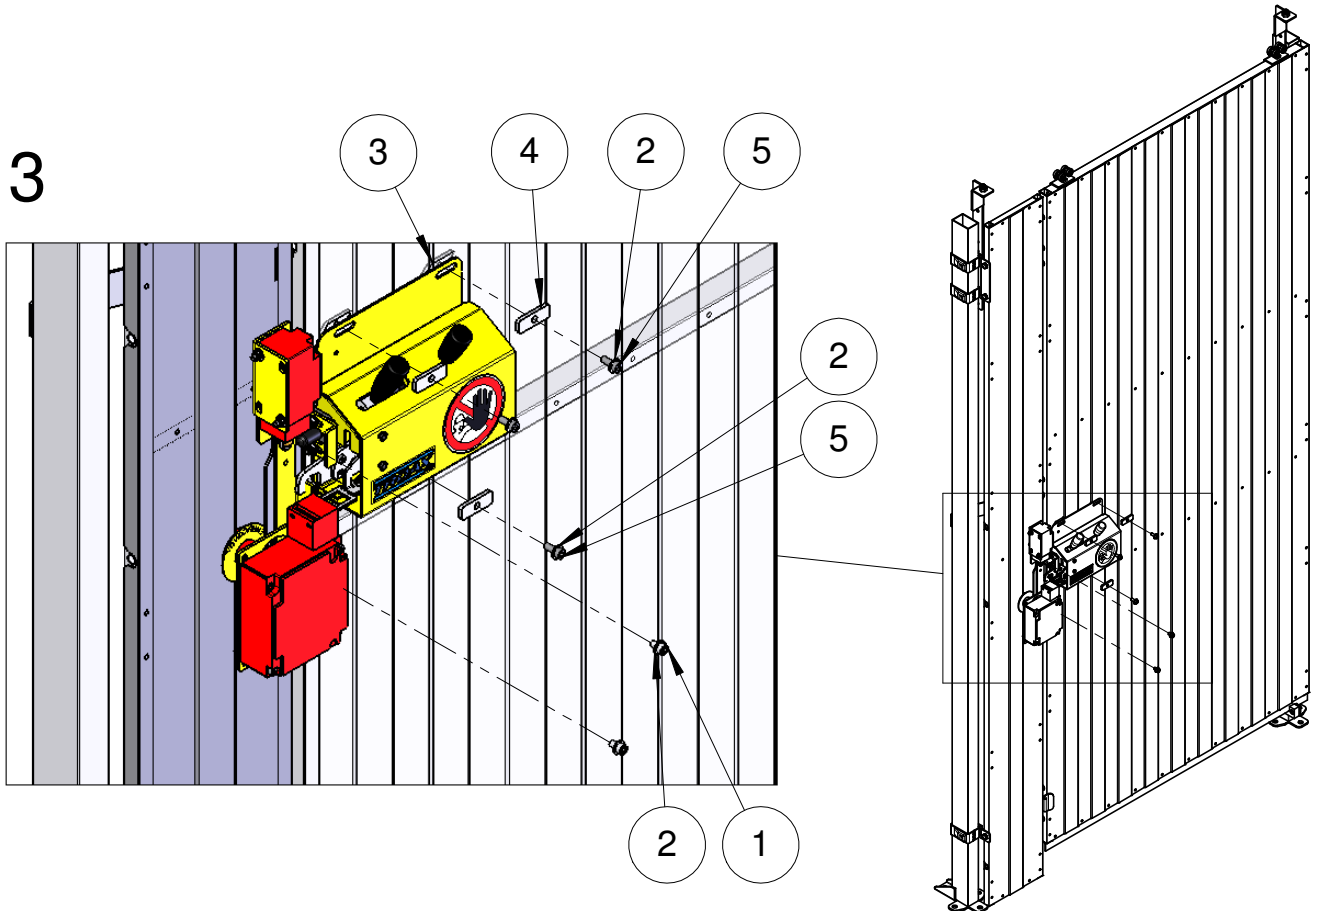

① M6x10

89050028

② M6

89050266

③ M6

④

00039881

⑤ M6x16

89050025

3