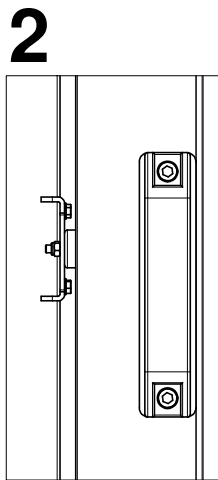

36700082

1

SmF Slide door in single rail UXSP

Vertikal adjustment Smart Fix slide door

Follow Me

Smart Fix Slide UXSP single rail Magnetic lock

Follow Me

Follow Me