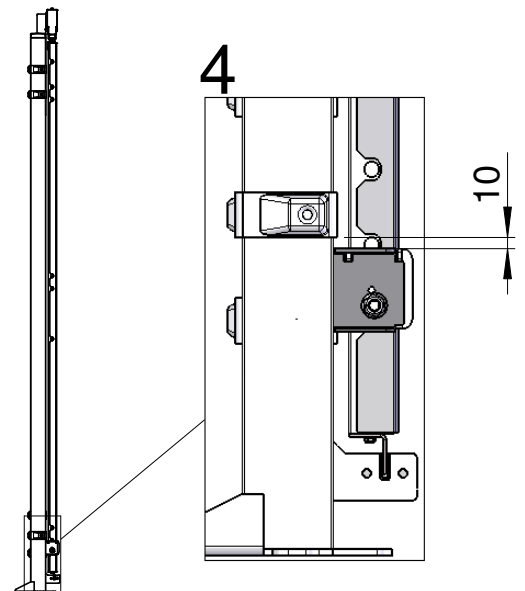

36700082

1

SmF Slide door in single rail UXSP

Vertikal adjustment Smart Fix slide door

Follow Me

Smart Fix Slide UXSP single rail Magnetic lock

Follow Me

Follow Me