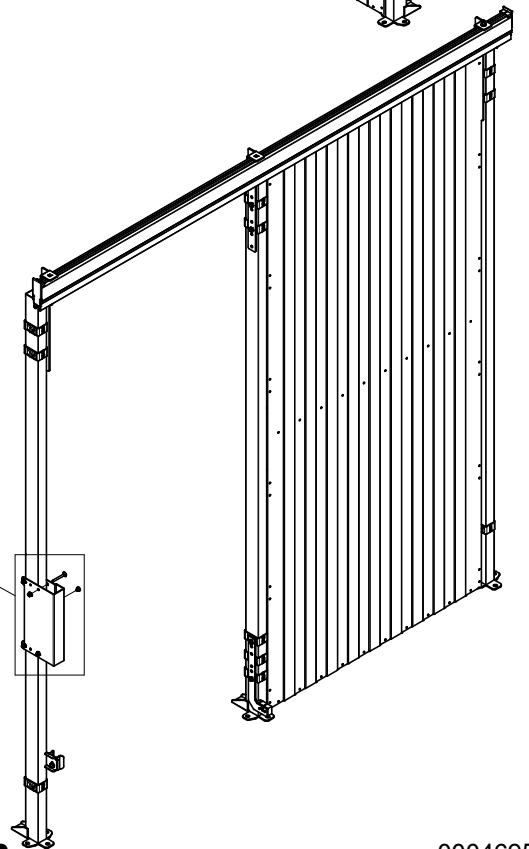

Follow Me

Single rail end sheet Euro Cylinder lock

M6

89050523

M6x55

89050150

89200012