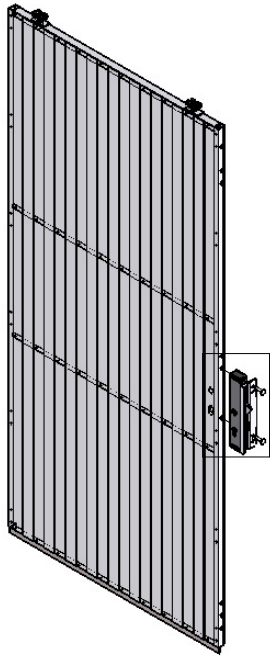

Smf assembly lock case Sliding door UXSP