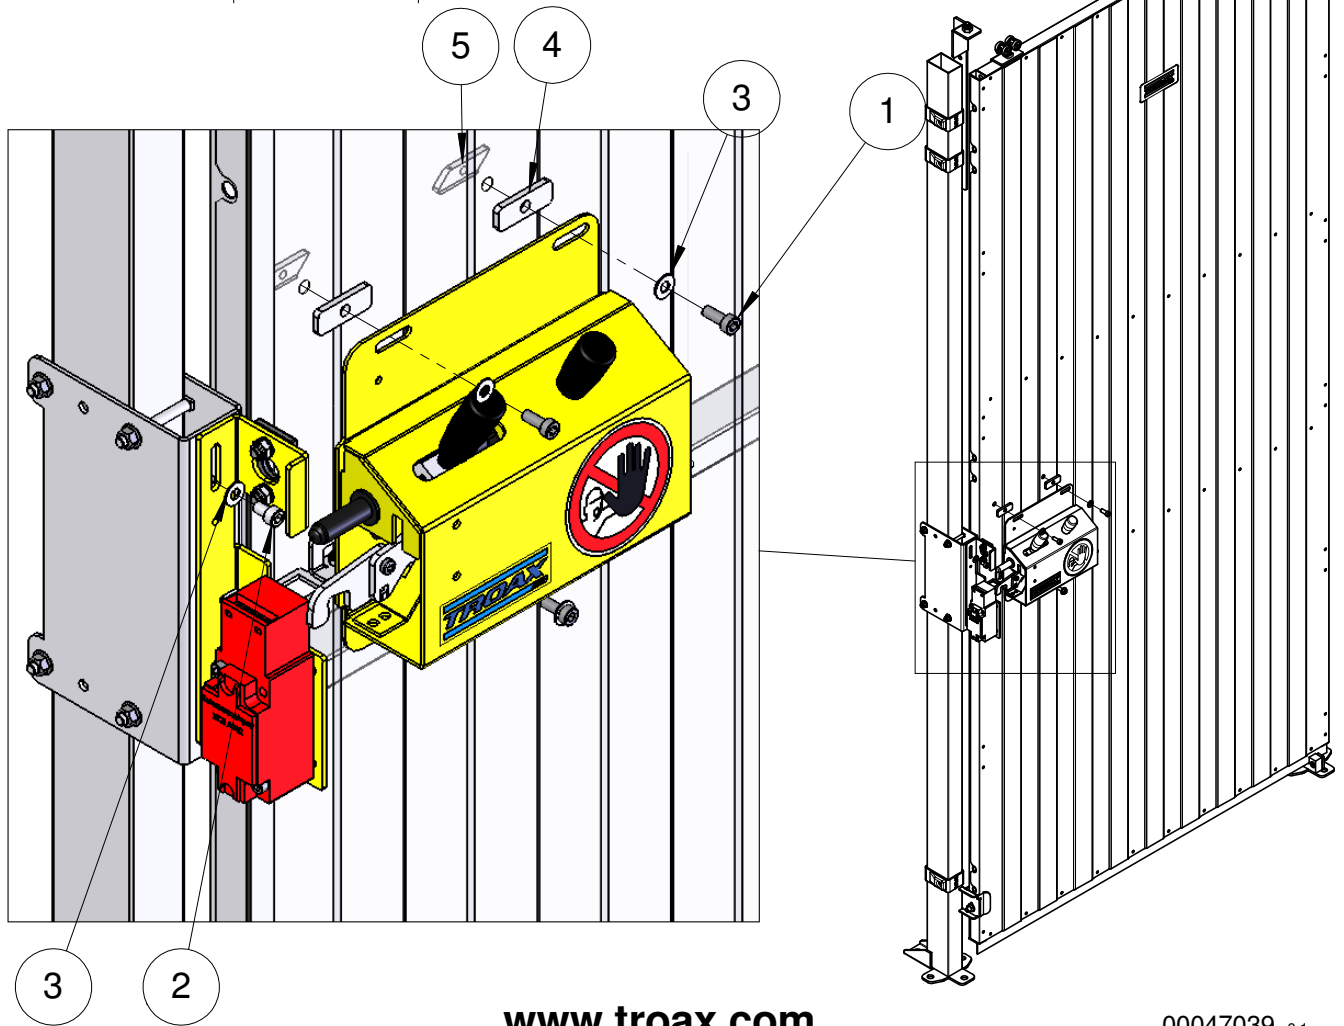

89050025
① M6x16

89050028
② M6x10

③ $\varnothing$ 6x1
89050266

00039876
④ 40x15
89040114

89050350
⑤ 40x15
89050350