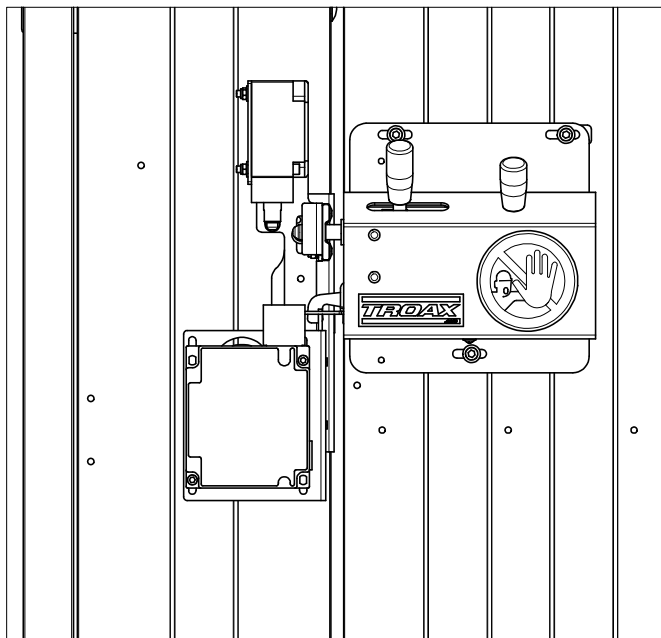

① M6x10

89050028

② M6

89050266

③ M6

④

00039881

⑤ M6x16

89050025

3