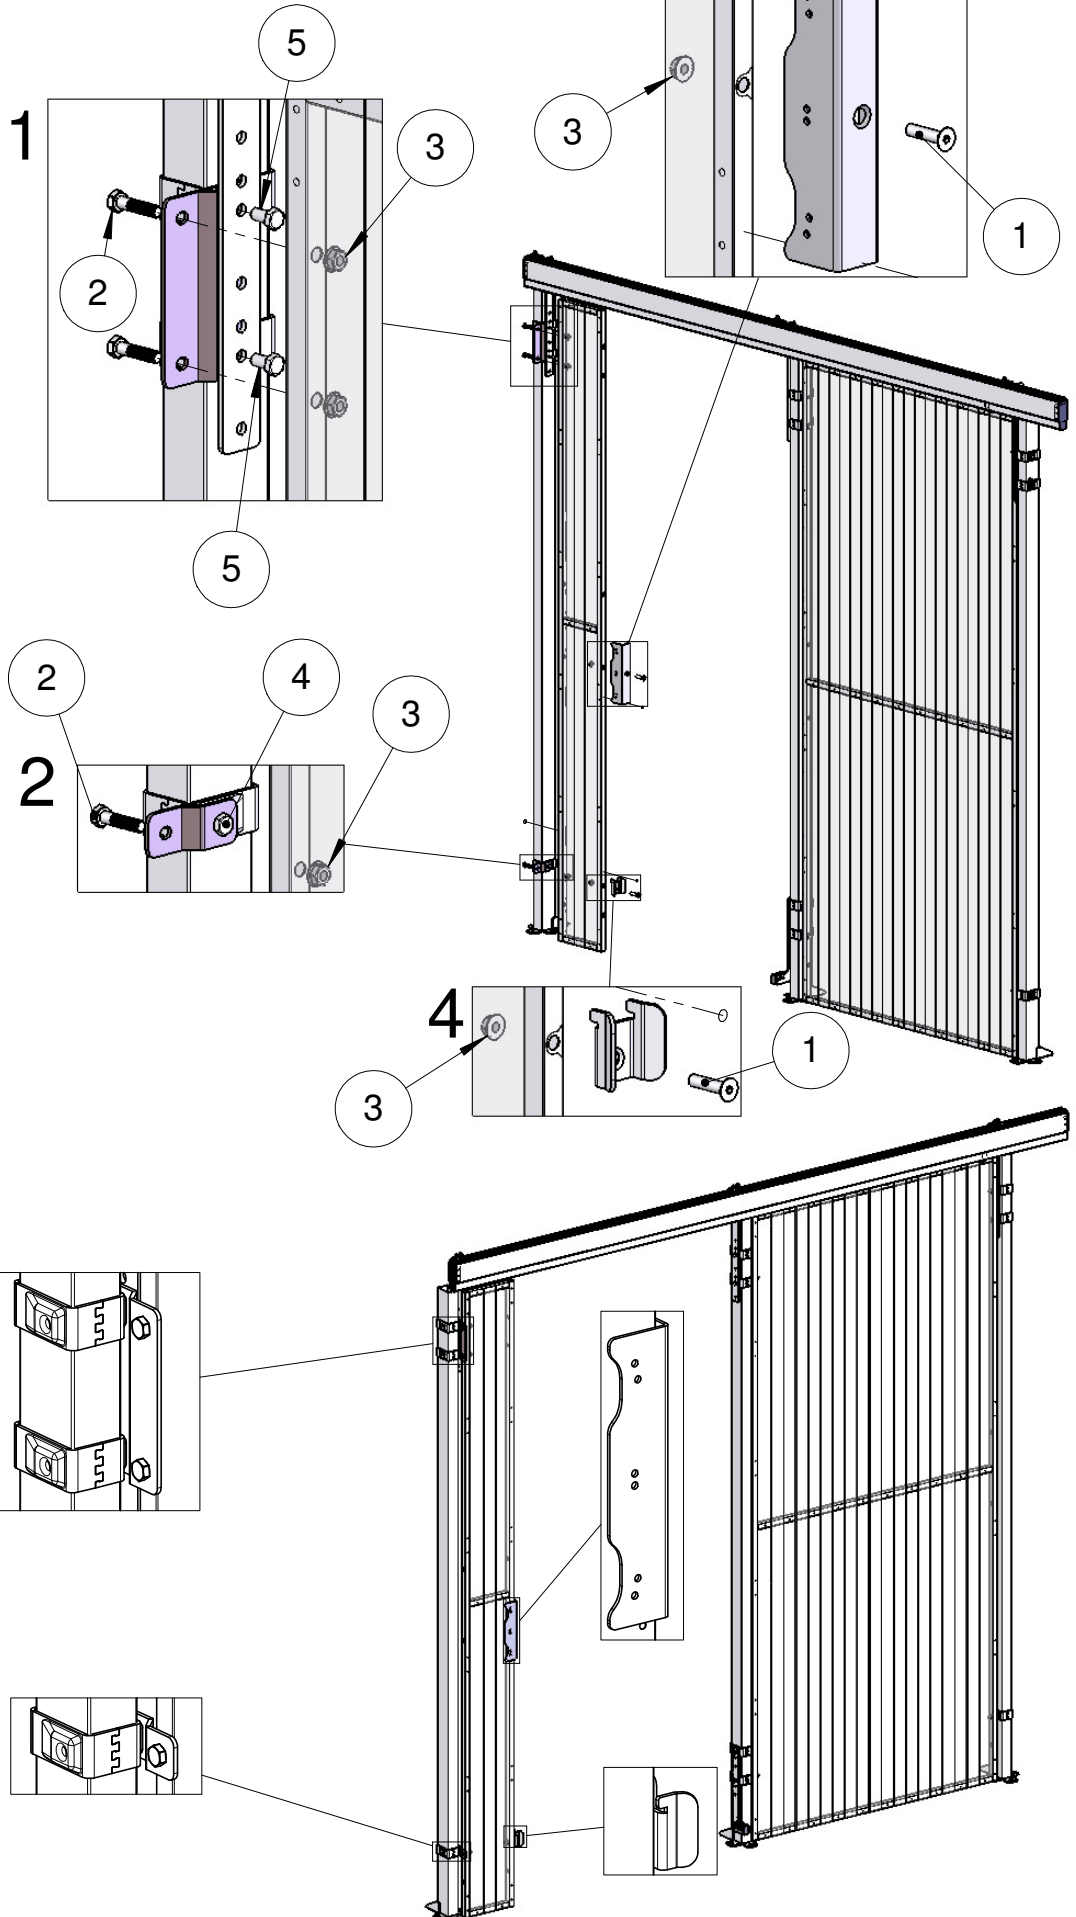

00039876
④ 40x15
89040114

89050350
⑤ 40x15
89050350

Smart Fix Sliding door single UXSP Safe Lock ES

Follow Me

① M8x35

② M8x35

③ M8

④ M8x12

⑤ M8x16

Smart Fix Sliding door single UXSP Safe Lock ES

Follow Me

① 4,2x13

② M8x35

③ M8

④

① M6x10