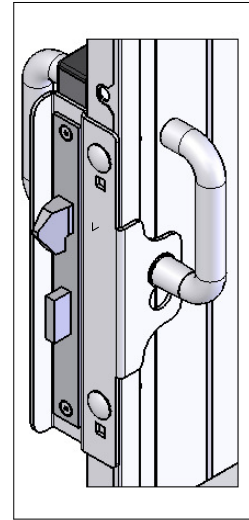

89050523

M6x55

89050150

89200012

Smf assembly lock case Sliding door UXSP

1

Smart Fix sld d UXSP

Follow Me