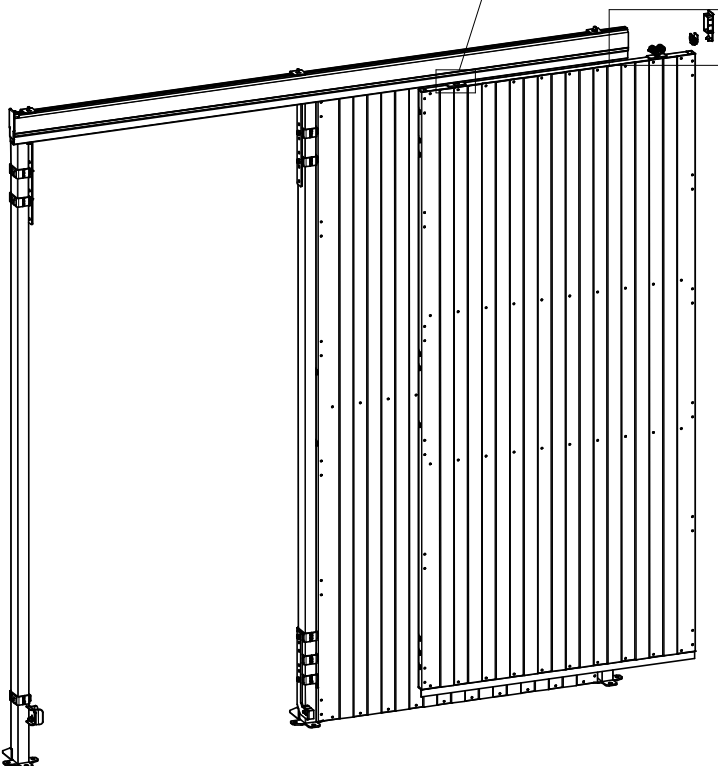

36700082

1

SmF Slide door in single rail UXSP

Vertikal adjustment Smart Fix slide door

Follow Me

Smart Fix Slide UXSP single rail Magnetic lock

Follow Me

Follow Me