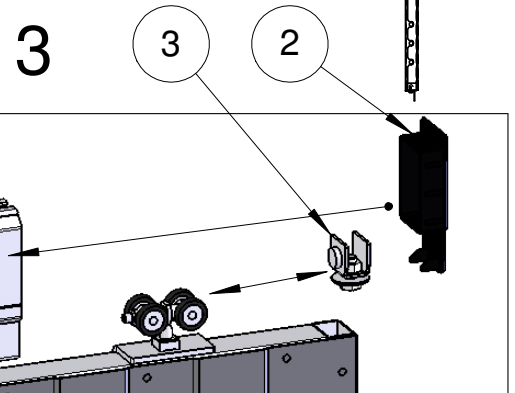

36700082

1

SmF Slide door in single rail UXSP

Vertikal adjustment Smart Fix slide door

Follow Me

Smart Fix Slide UXSP single rail Magnetic lock

Follow Me

Follow Me