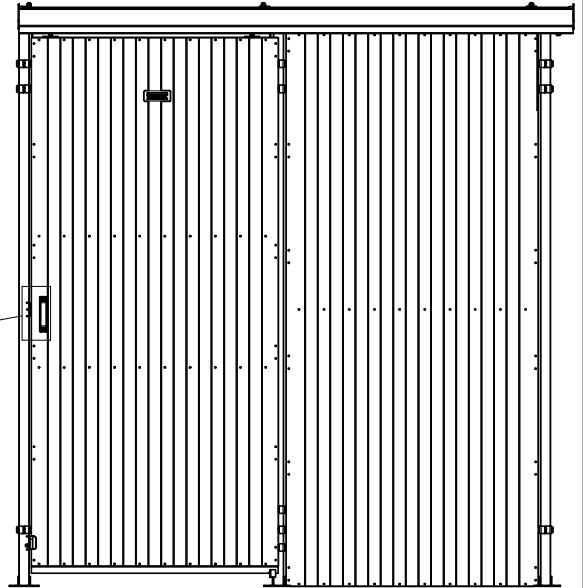

36700082

1

SmF Slide door in single rail UXSP

Vertikal adjustment Smart Fix slide door

Follow Me

Smart Fix Slide UXSP single rail Magnetic lock

Follow Me

Follow Me