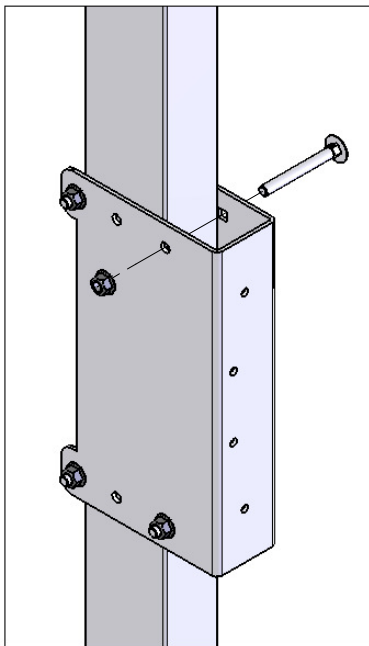

Smart Fix sld d UXSP

Follow Me

Single rail end sheet Safe Lock

M6

M6x55