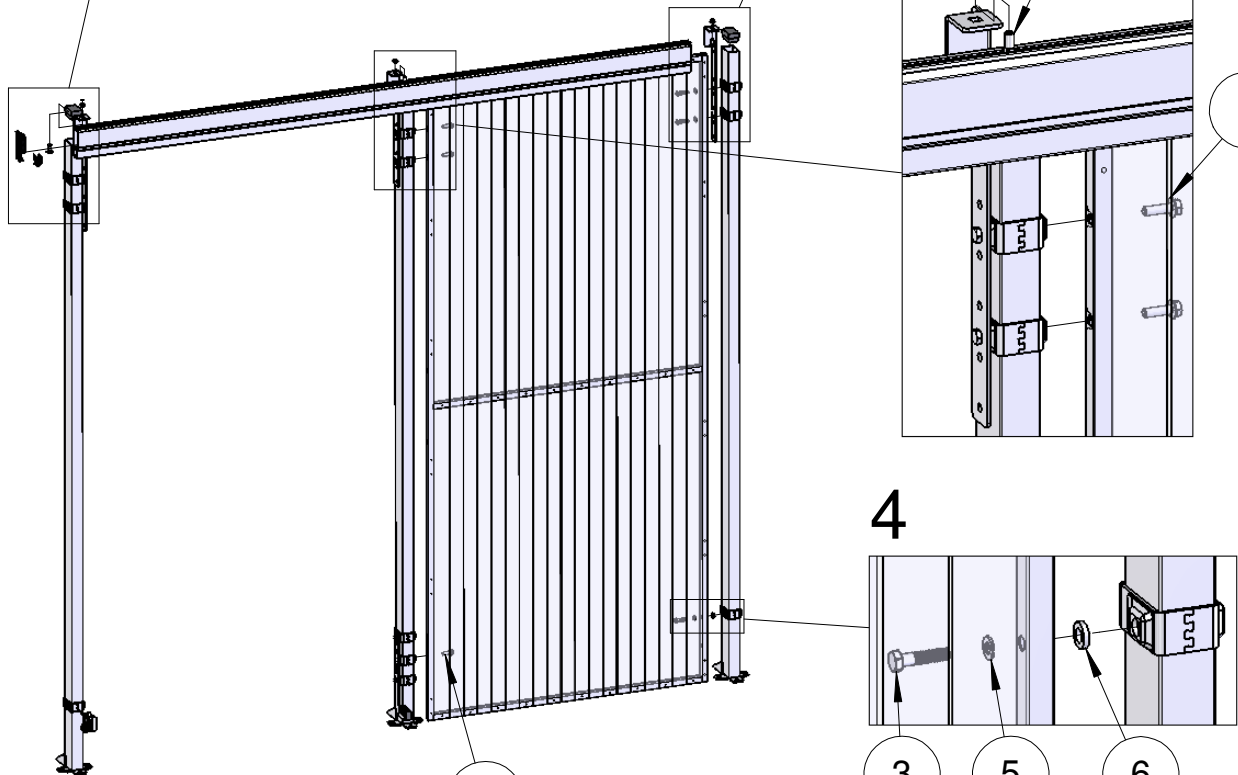

36700082

1

SmF Slide door in single rail UXSP

Vertikal adjustment Smart Fix slide door

Follow Me

Smart Fix Slide UXSP single rail Magnetic lock

Follow Me

Follow Me