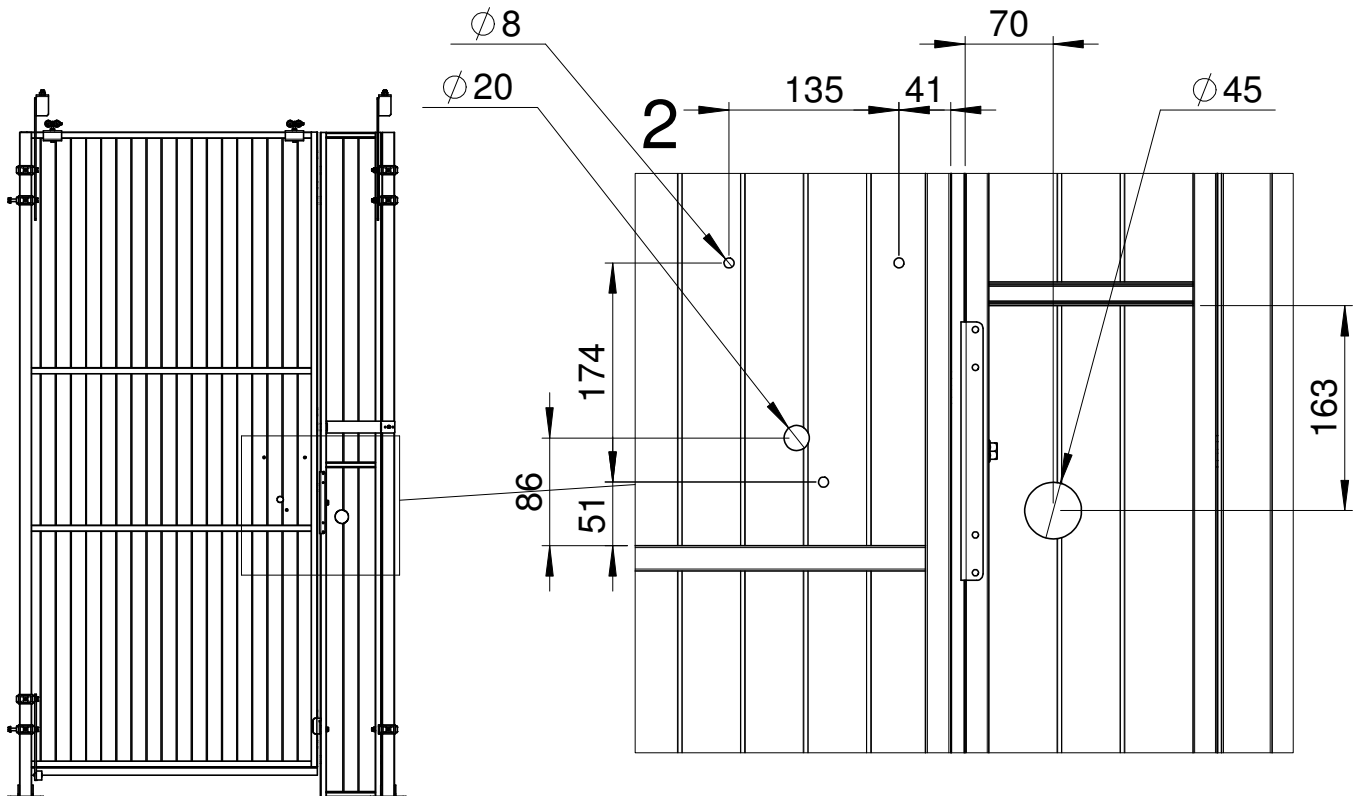

⑤ M8x16

Smart Fix Sliding door single UXSP Safe Lock ES

Follow Me

① 4,2x13

② M8x35

③ M8

④

① M6x10