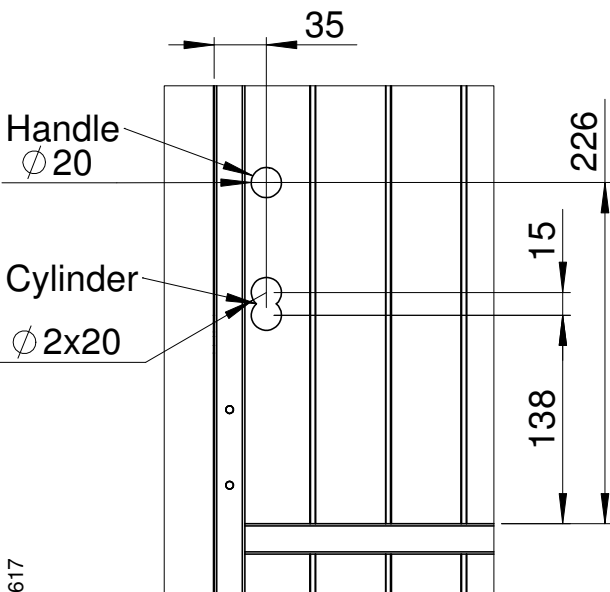

Smf assembly lock case Sliding door UXSP

1