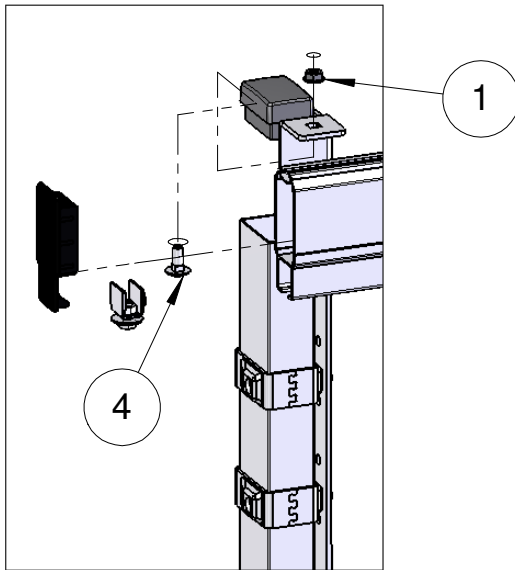

36700082

1

SmF Slide door in single rail UXSP

Vertikal adjustment Smart Fix slide door

Follow Me

Smart Fix Slide UXSP single rail Magnetic lock

Follow Me

Follow Me