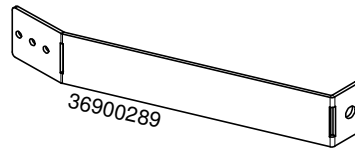

⑤ M8x16

Smart Fix Sliding door single UXSP Safe Lock ES

Follow Me

① 4,2x13

② M8x35

③ M8

④

① M6x10