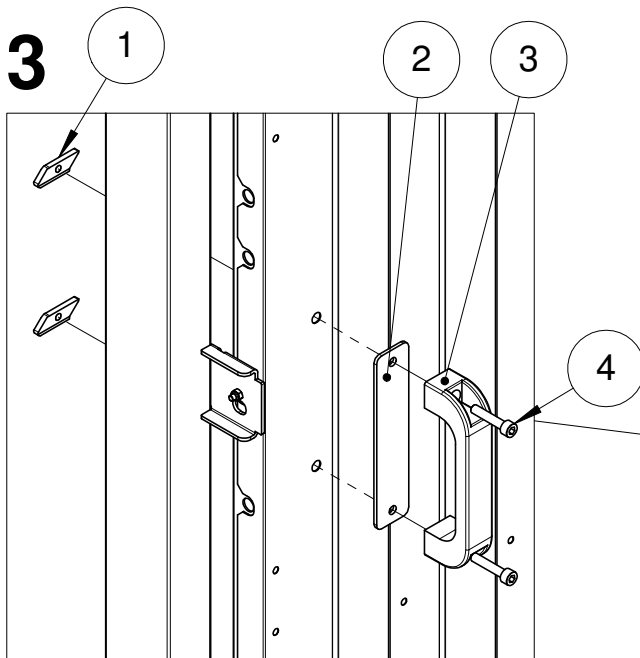

36700082

1

SmF Slide door in single rail UXSP

Vertikal adjustment Smart Fix slide door

Follow Me

Smart Fix Slide UXSP single rail Magnetic lock

Follow Me

Follow Me