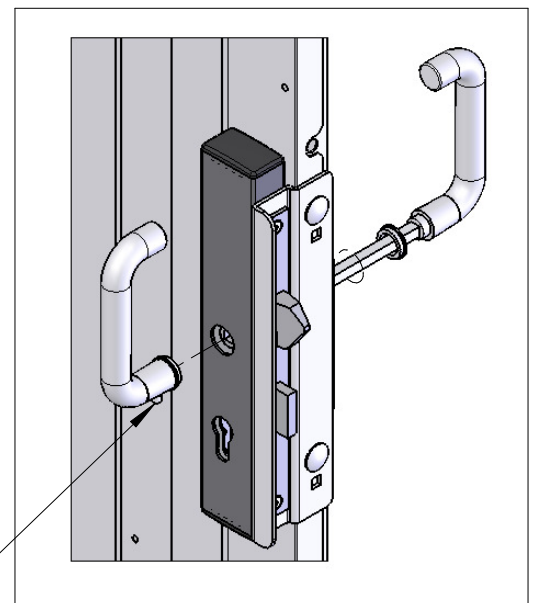

Smf assembly lock case Sliding door UXSP

1