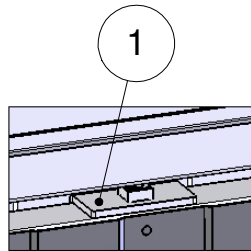

SmF Slide door in single rail UXSP