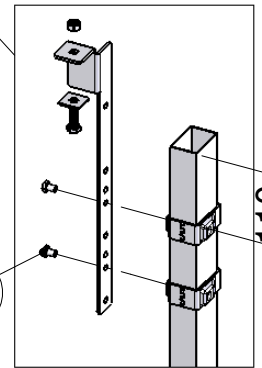

Follow Me

① M8x12

89050053

② M6x25

89050021

③

89200013

36900549

36900589

36700074

A1

A2

A3