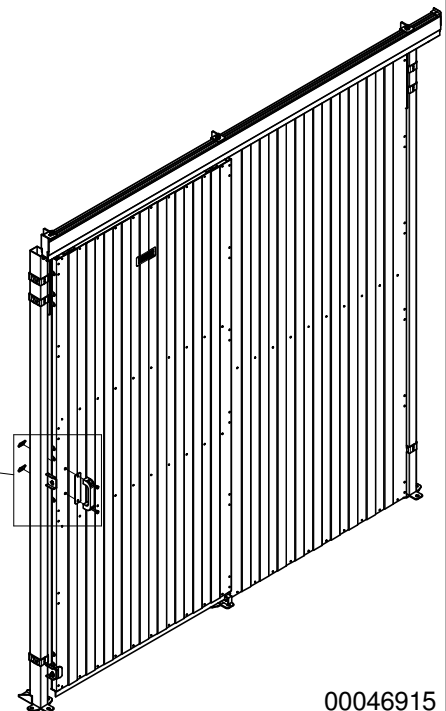

36700082

1

SmF Slide door in single rail UXSP

Vertikal adjustment Smart Fix slide door

Follow Me

Smart Fix Slide UXSP single rail Magnetic lock

Follow Me

Follow Me