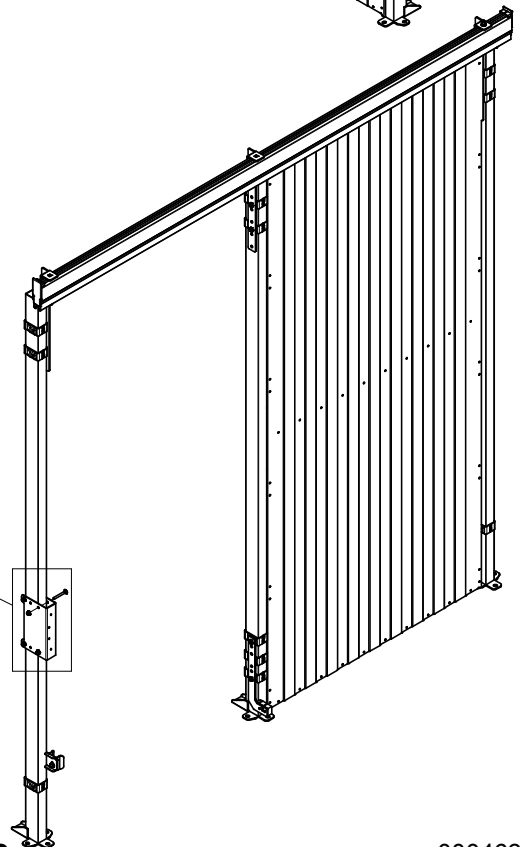

Single rail end sheet Safe Lock

M6

M6x55

Smart Fix sliding door single rail SL UXSP'

Follow Me

89050025
① M6x16

89050028
② M6x10

③ \varnothing 6x1
89050266