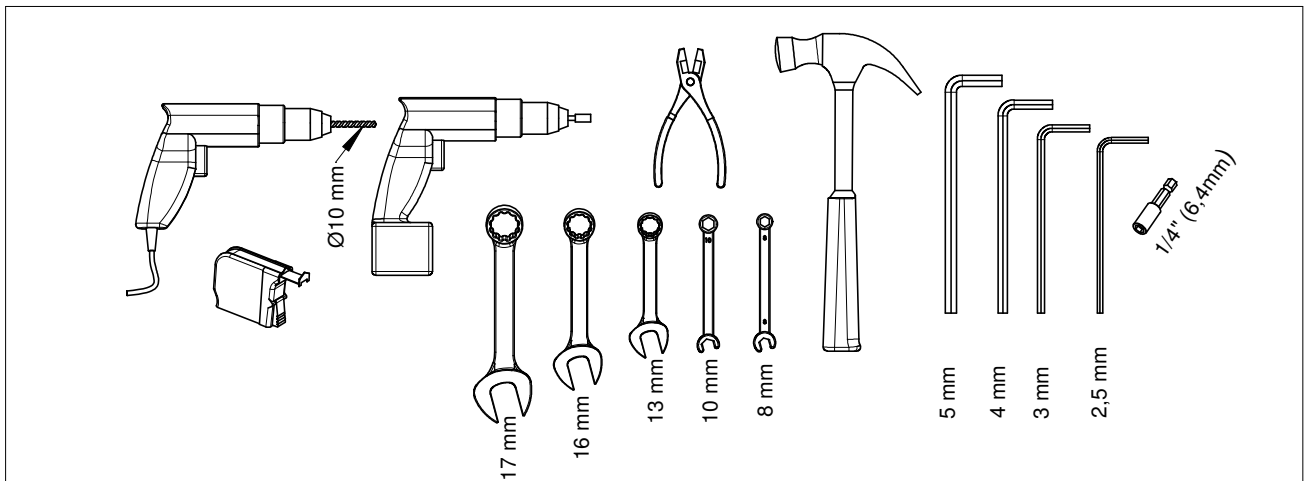

3

Follow Me

Smart Fix sliding door single UXSP Safe Lock MGB

Kit 6050 AR
Kit 6320 AR
Kit 6330 AR
Kit 7000 AR

SmartTeam ID: 00047466

Smart Fix sliding door single UXSP Safe Lock MGB

Follow Me

① M8x35