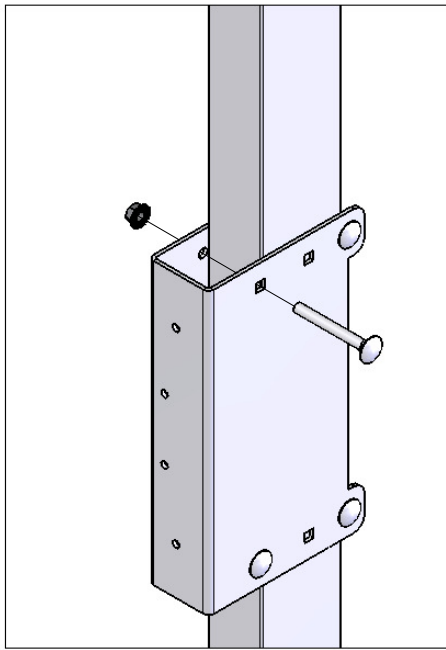

Single rail end sheet Safe Lock

M6

M6x55

Smart Fix sliding door single rail SL UXSP'

Follow Me

89050025
① M6x16

89050028
② M6x10

③ \varnothing 6x1
89050266