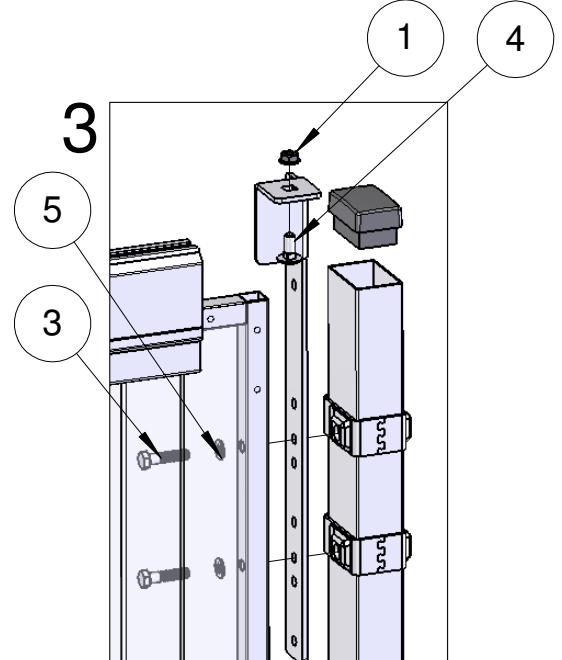

36700082

1

SmF Slide door in single rail UXSP

Vertikal adjustment Smart Fix slide door

Follow Me

Smart Fix Slide UXSP single rail Magnetic lock

Follow Me

Follow Me