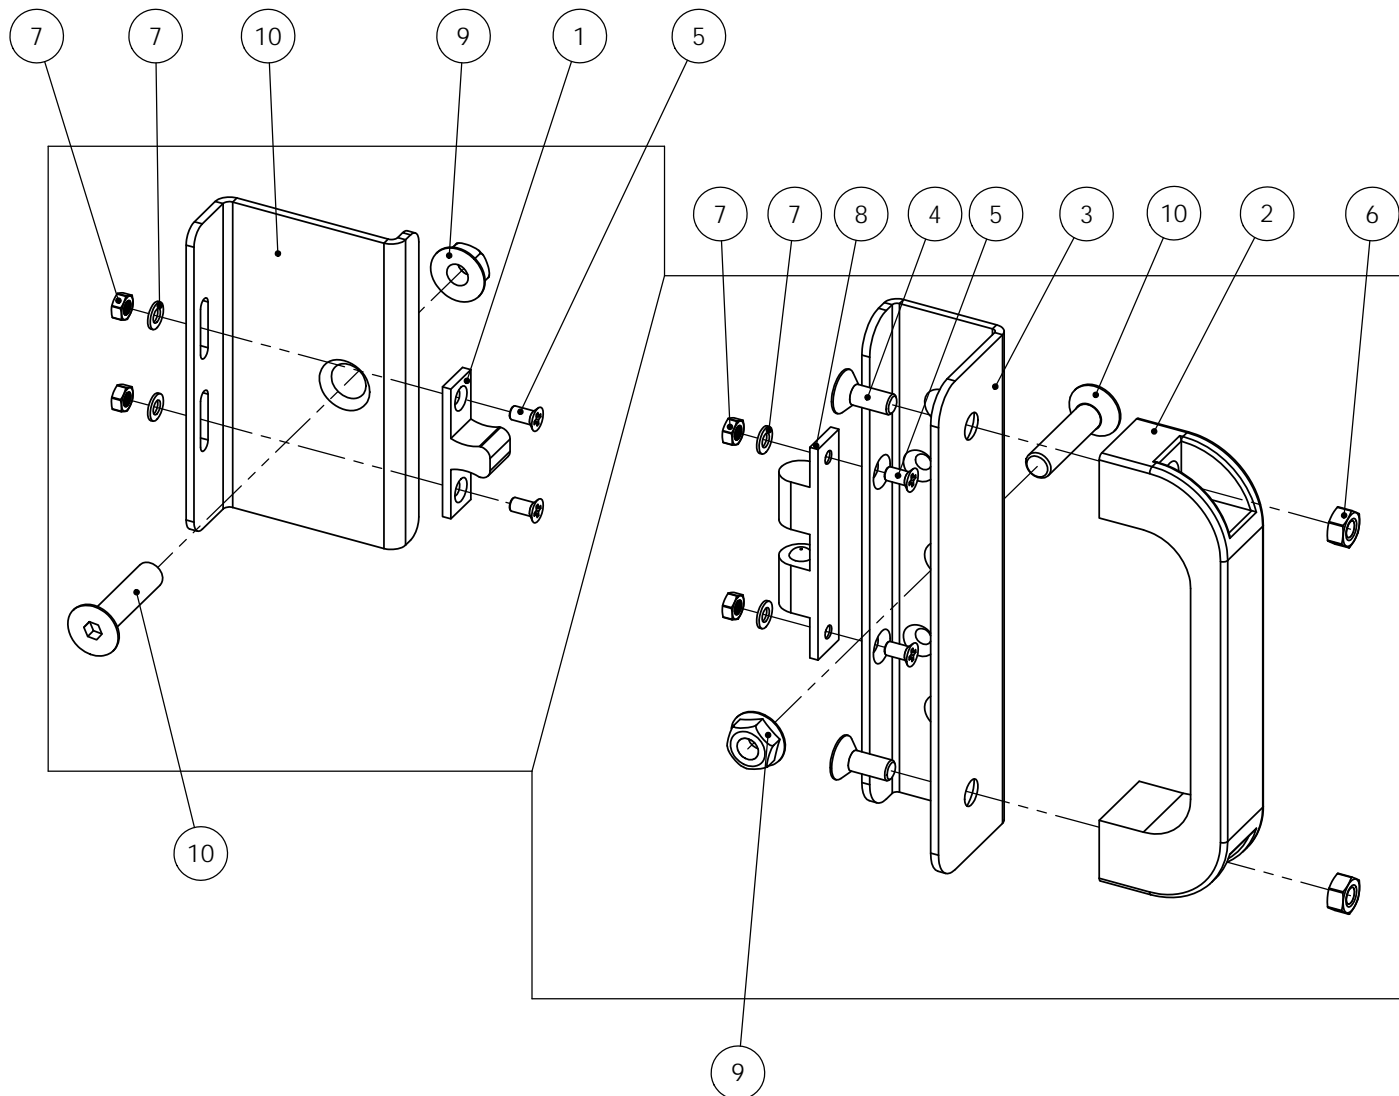

Snap in catch Swing door

TROAX
Follow Me

Pos	Pcs.	Description	Article.no
1	1	Lock Snap in catch	89051085-1
2	1	Handle Snap in catch	89200024
3	1	Fitting 705032	29501279
4	2	Bolt M6x16 MF6S	89050145
5	4	Screw MF6S 4x10	89050133
6	2	Nut M6 M6M	89050522
7	4	Nut M4 M6M	89050513
8	4	Washer 4,4x7,9x1	89050260
9	1	Lock Snap in catch	89051085-2
10	2	Screw MF6S M8x35 Din 7991	89050138
11	2	Nut M8 Tensifl. Din 6923	89050525
12	1	Fitting 705034 swing door	29501289