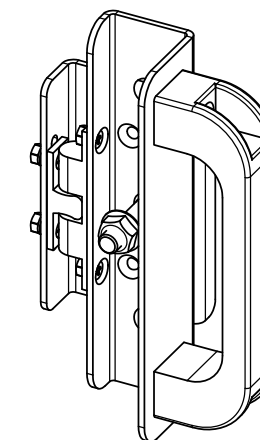

Snap in catch Swing door

TROAX
Follow Me

Pos	Pcs.	Description	Article.no
1	1	Lock Snap in catch	89051085-1
2	1	Handle Snap in catch	89200024
3	1	Fitting 705032	29501279
4	2	Bolt M6x16 MF6S	89050145
5	4	Screw MF6S 4x10	89050133
6	2	Nut M6 M6M	89050522
7	4	Nut M4 M6M	89050513
8	4	Washer 4,4x7,9x1	89050260
9	1	Lock Snap in catch	89051085-2
10	2	Screw MF6S M8x35 Din 7991	89050138
11	2	Nut M8 Tensifl. Din 6923	89050525
12	1	Fitting 705034 swing door	29501289