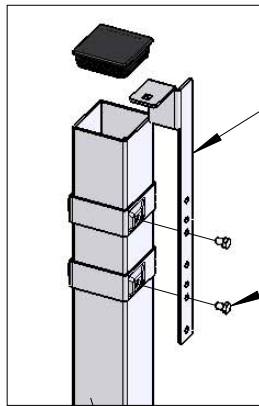

Strong fix DoubleSliding door Double rail

Follow Me

door Double rail

Kit 8290

36900559

M8x12
89050053

89200104

36900559