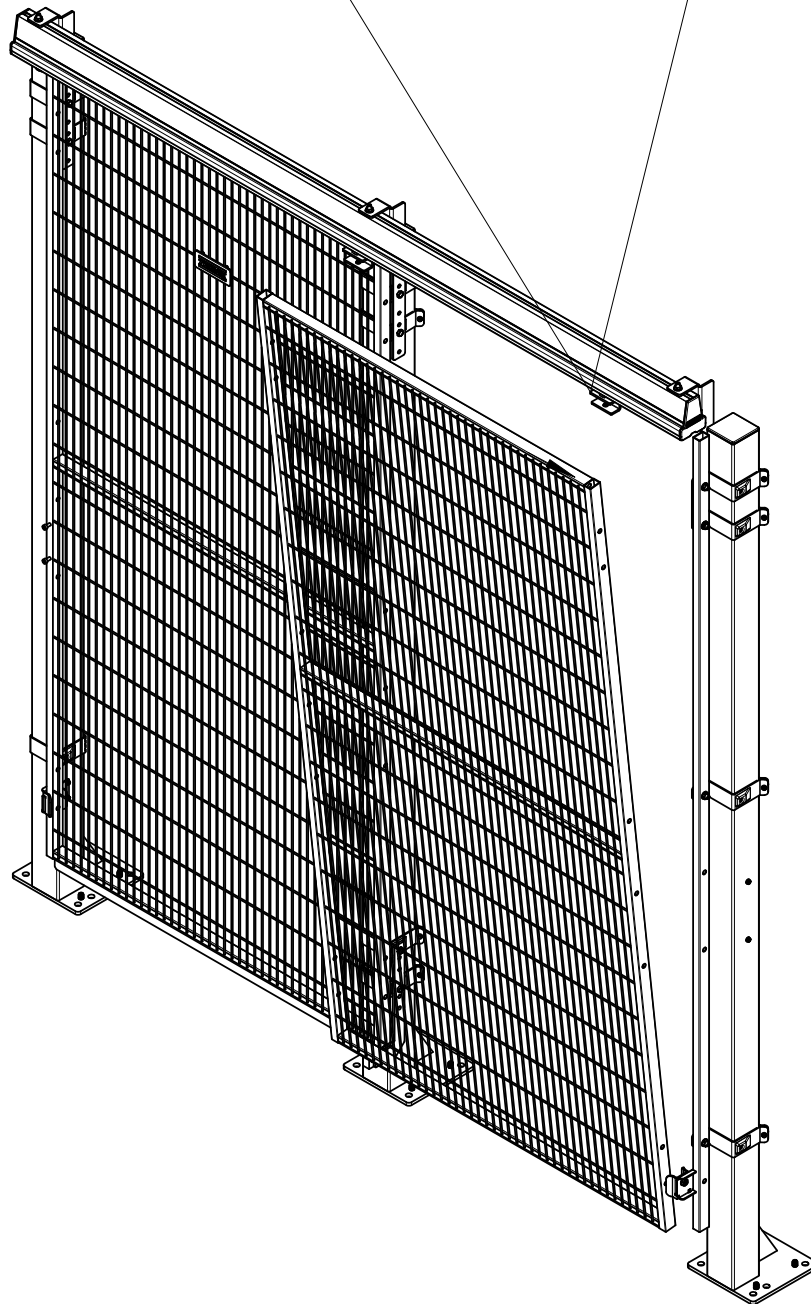

Strong fix DoubleSliding door Double rail

Follow Me

door Double rail

Kit 8290

36900559

M8x12
89050053

89200104

36900559

36900469

SmartTeam ID: 00052447

Strong fix DoubleSliding door Double rail

ST30

ST20

Follow Me

door Double rail

Safe Lock

2x Kit 8230

2x Kit 8250

00028251
00028404

89051102_01

2x Kit 8260

M6x12
89050073

M6x12
89050073

Strong fix DoubleSliding
door Double rail AZM 200
2x Kit 8270