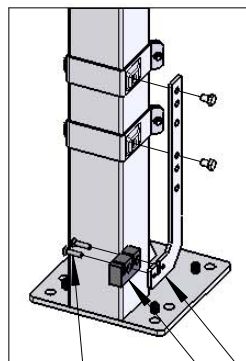

M6x25
89050021

36900589

89200013

89050053

M8x35
89050042

36700033

M8x20
89050143

36900469