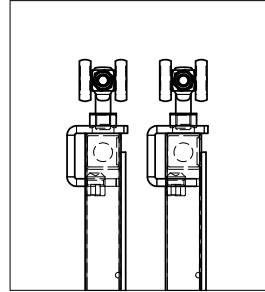

36900469

SmartTeam ID: 00052447

Strong fix DoubleSliding door Double rail

ST30

ST20

Follow Me

door Double rail

Safe Lock

2x Kit 8230

2x Kit 8250

00028251
00028404

89051102_01

2x Kit 8260

M6x12
89050073

M6x12
89050073

Strong fix DoubleSliding
door Double rail AZM 200
2x Kit 8270