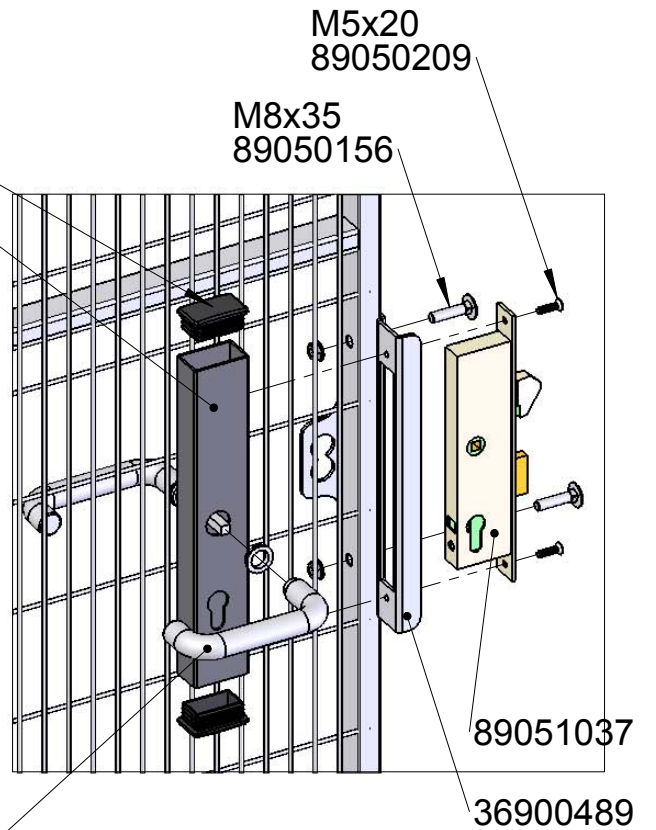

36900469

SmartTeam ID: 00052447

Strong fix DoubleSliding door Double rail

ST30

ST20

Follow Me

door Double rail

Safe Lock

2x Kit 8230

2x Kit 8250

00028251
00028404

89051102_01

2x Kit 8260

M6x12
89050073

M6x12
89050073

Strong fix DoubleSliding
door Double rail AZM 200
2x Kit 8270