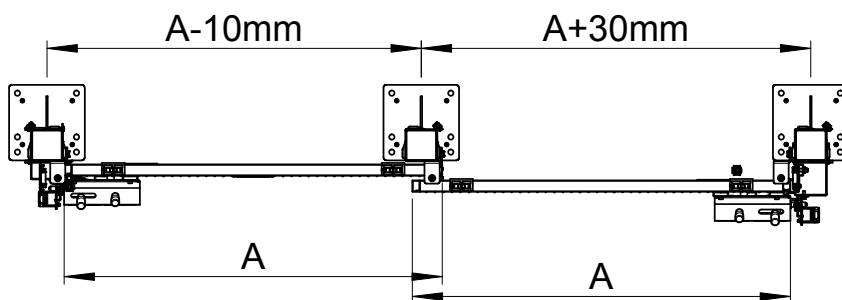

Strong fix DoubleSliding door Double rail

Follow Me

door Double rail

Kit 8290

36900559

M8x12
89050053

89200104

36900559