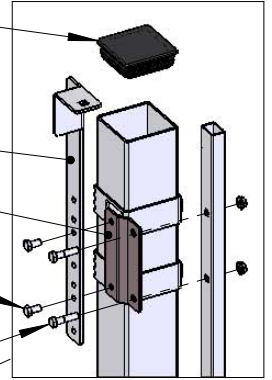

Strong fix DoubleSliding door Double rail

Follow Me

door Double rail

Kit 8290

36900559

M8x12
89050053

89200104

36900559