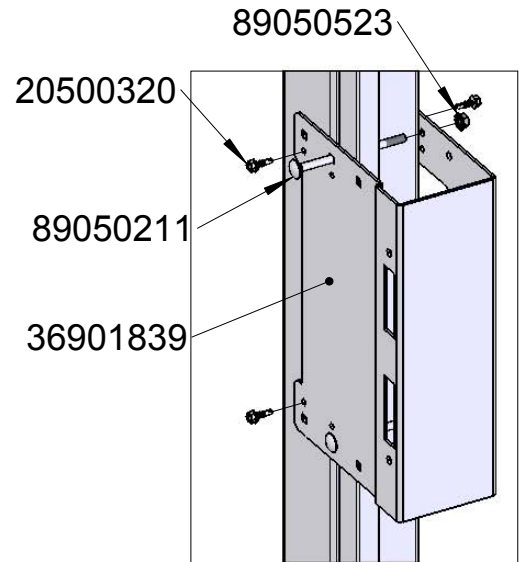

2x Kit 8230

2x Kit 8250

00028251
00028404

89051102_01

2x Kit 8260

M6x12
89050073

M6x12
89050073

Strong fix DoubleSliding
door Double rail AZM 200
2x Kit 8270