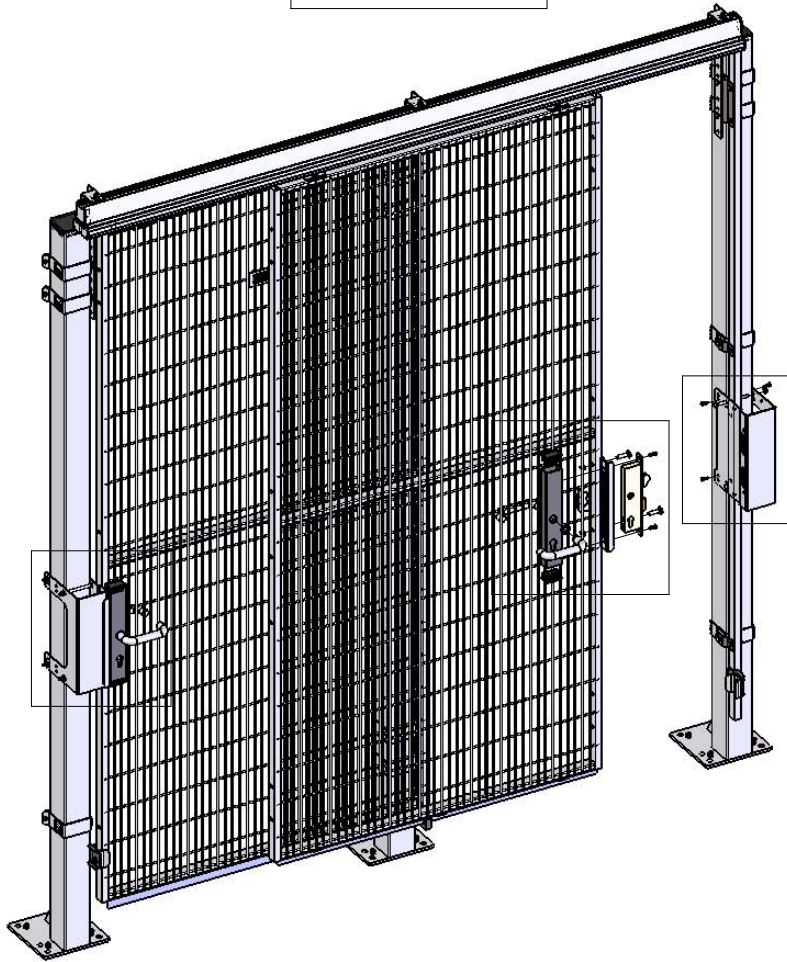

36900469

SmartTeam ID: 00052447

Strong fix DoubleSliding door Double rail

ST30

ST20

Follow Me

door Double rail

Safe Lock

2x Kit 8230

2x Kit 8250

00028251
00028404

89051102_01

2x Kit 8260

M6x12
89050073

M6x12
89050073

Strong fix DoubleSliding
door Double rail AZM 200
2x Kit 8270