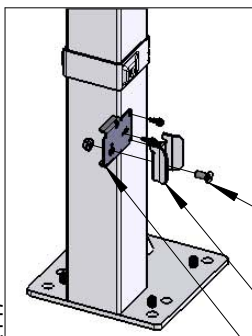

M8x20
89050143

36700033

36900469