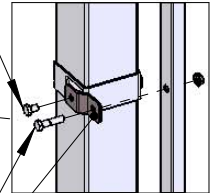

M8x12
89050053

M8x35
89050042

36900429