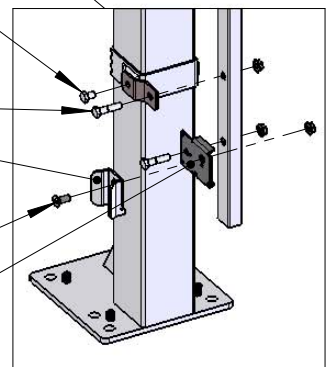

36900469

SmartTeam ID: 00052447

Strong fix DoubleSliding door Double rail

ST30

ST20

Follow Me

door Double rail

Safe Lock