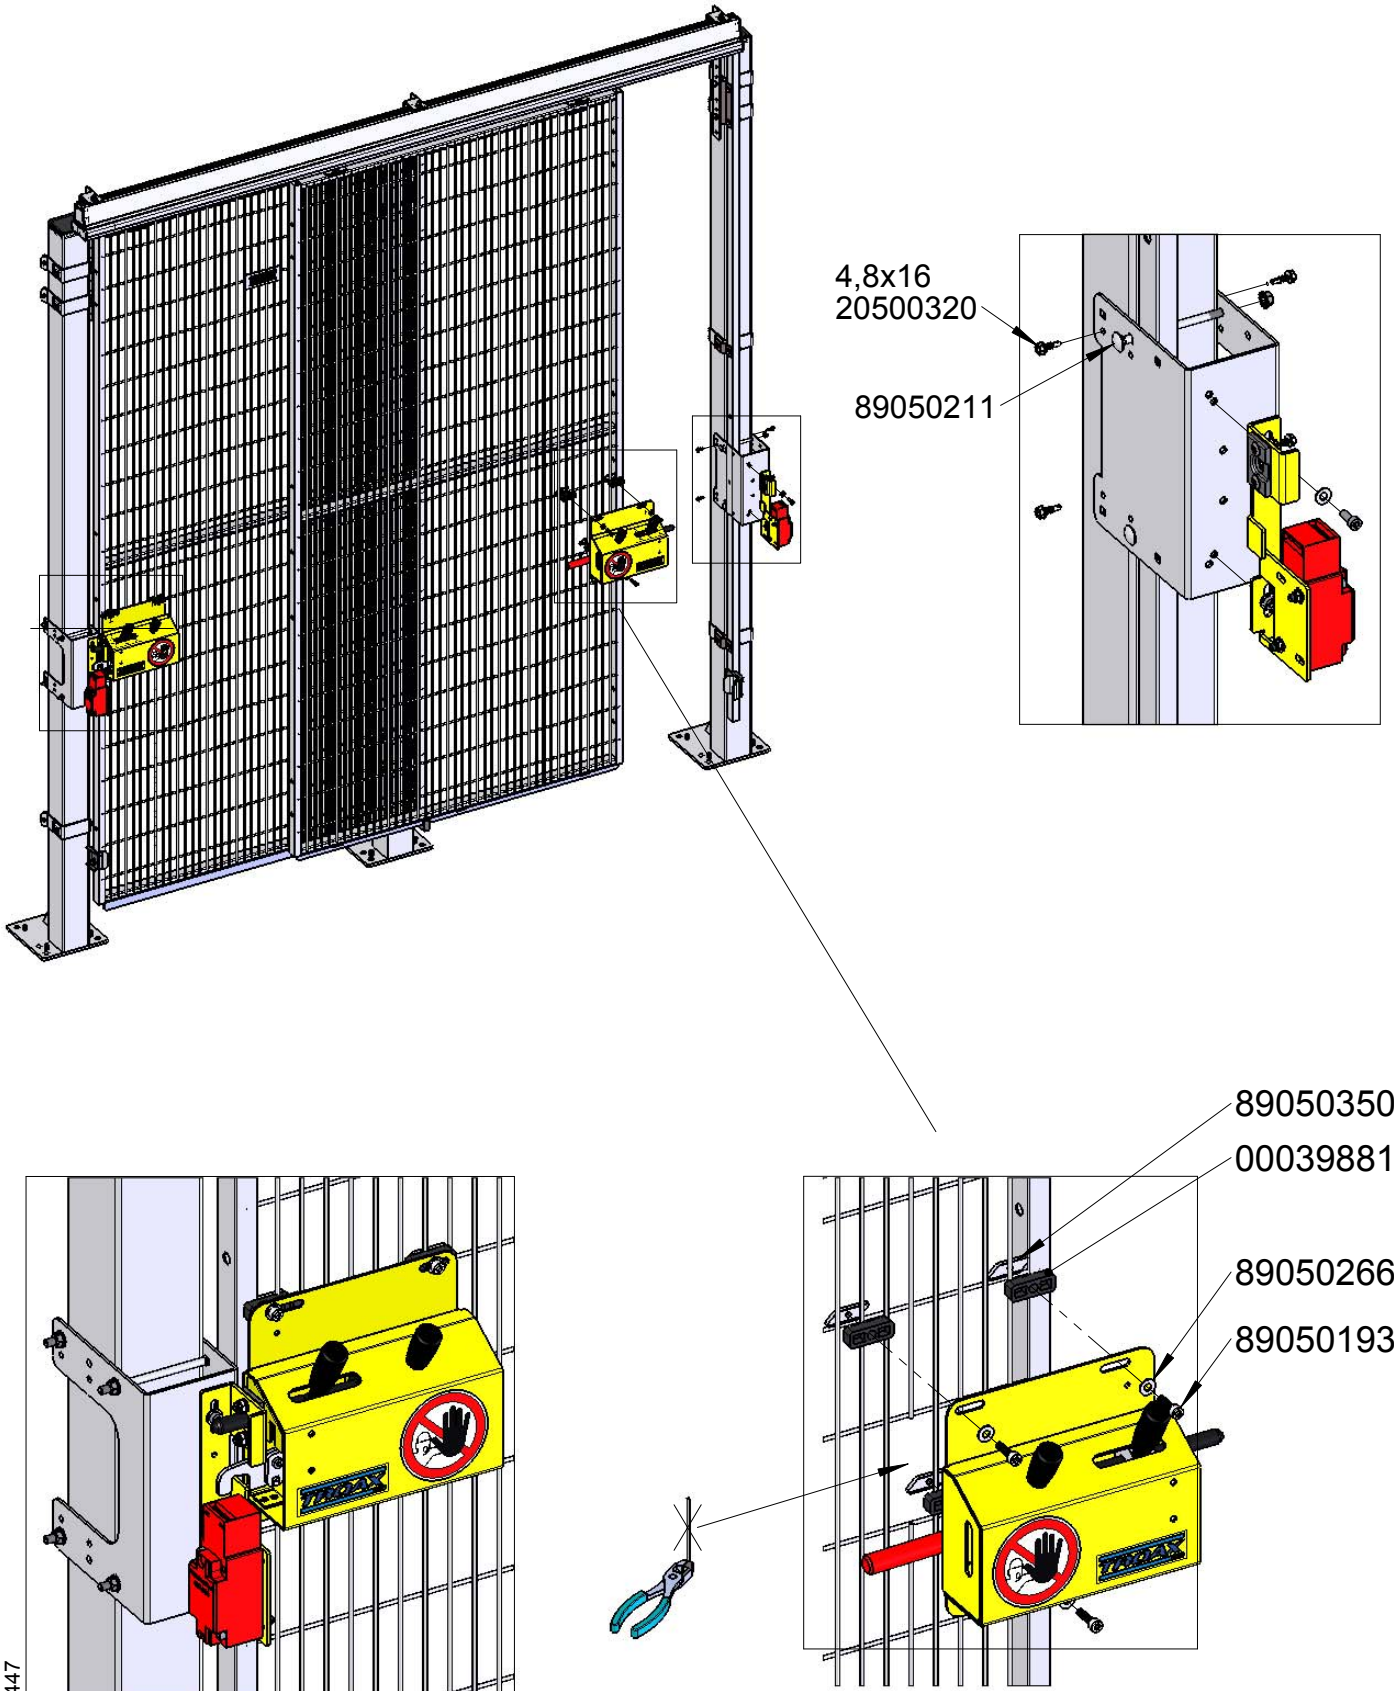

36900469

SmartTeam ID: 00052447

Strong fix DoubleSliding door Double rail

ST30

ST20

Follow Me

door Double rail

Safe Lock

2x Kit 8230

2x Kit 8250

00028251
00028404

89051102_01

2x Kit 8260

M6x12
89050073

M6x12
89050073

Strong fix DoubleSliding
door Double rail AZM 200
2x Kit 8270