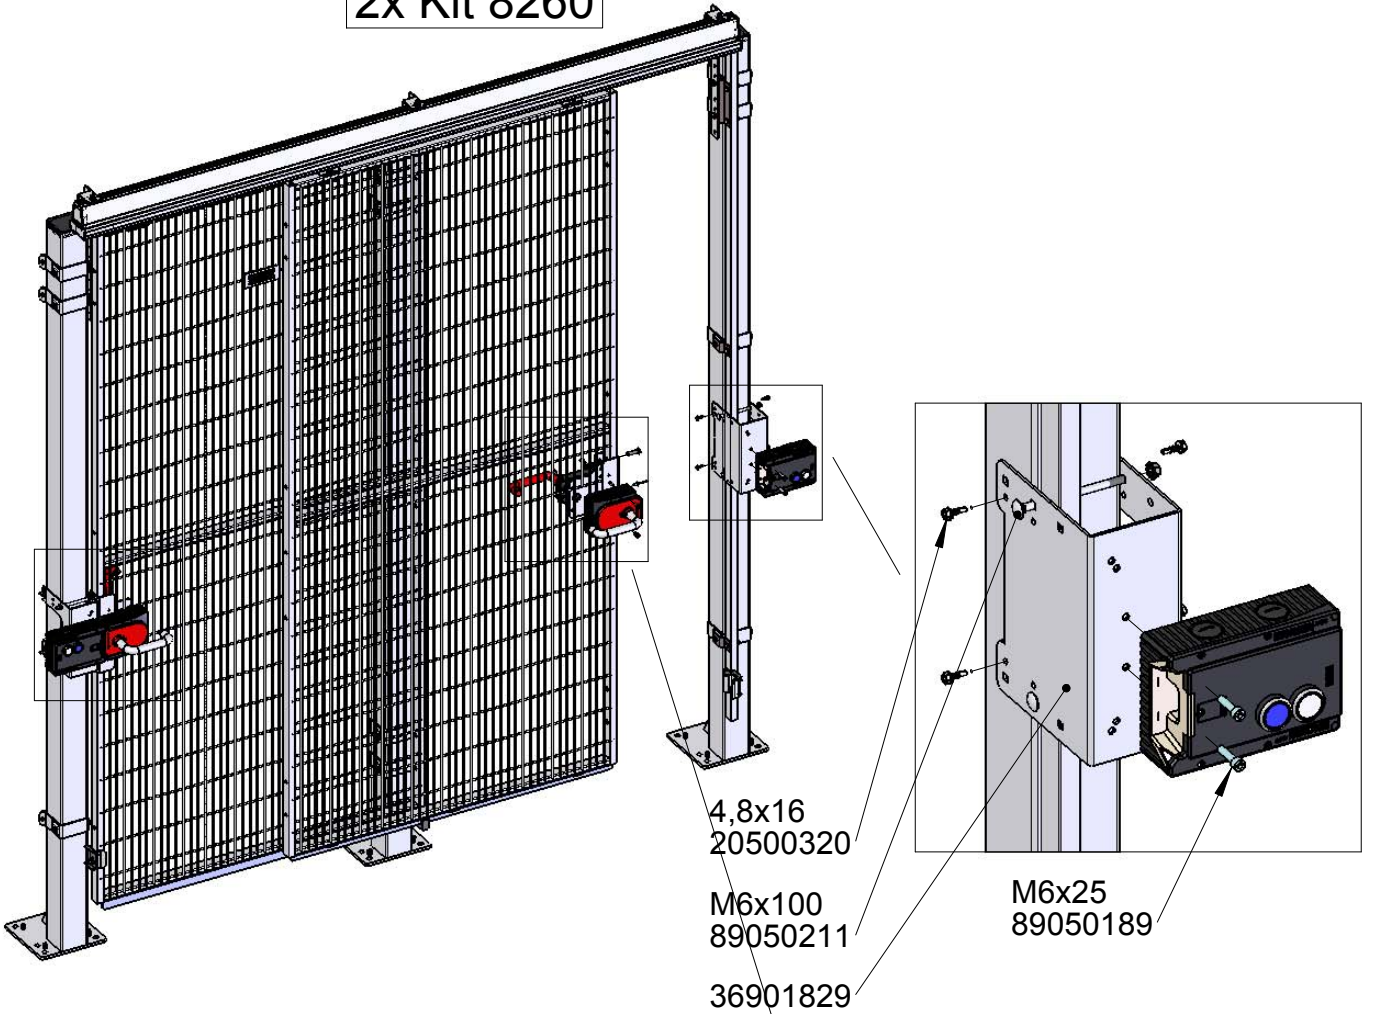

2x Kit 8230

2x Kit 8250

00028251
00028404

89051102_01

2x Kit 8260

M6x12
89050073

M6x12
89050073

Strong fix DoubleSliding
door Double rail AZM 200
2x Kit 8270