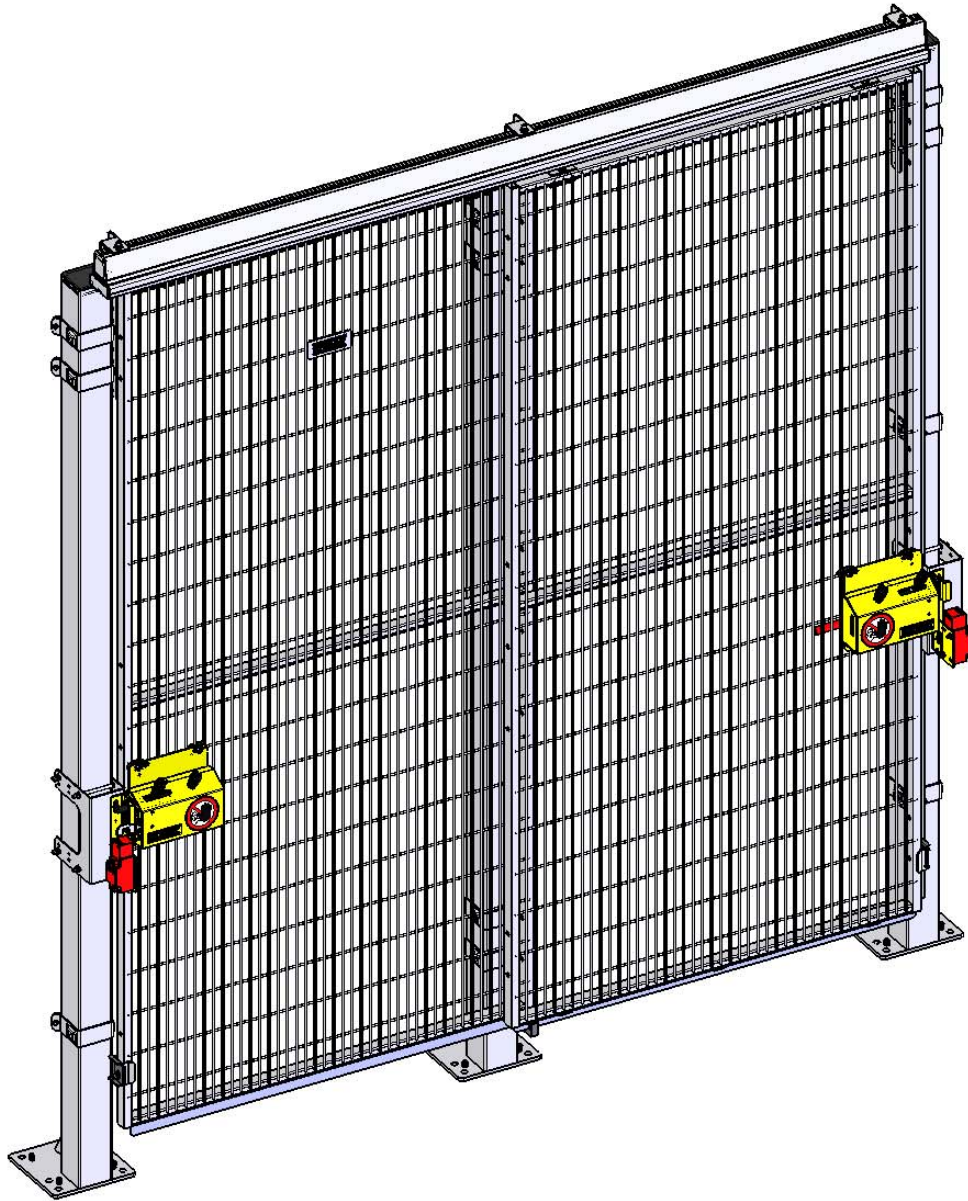

Strong fix DoubleSliding door Double rail

Follow Me

door Double rail

Kit 8290

36900559

M8x12
89050053

89200104

36900559