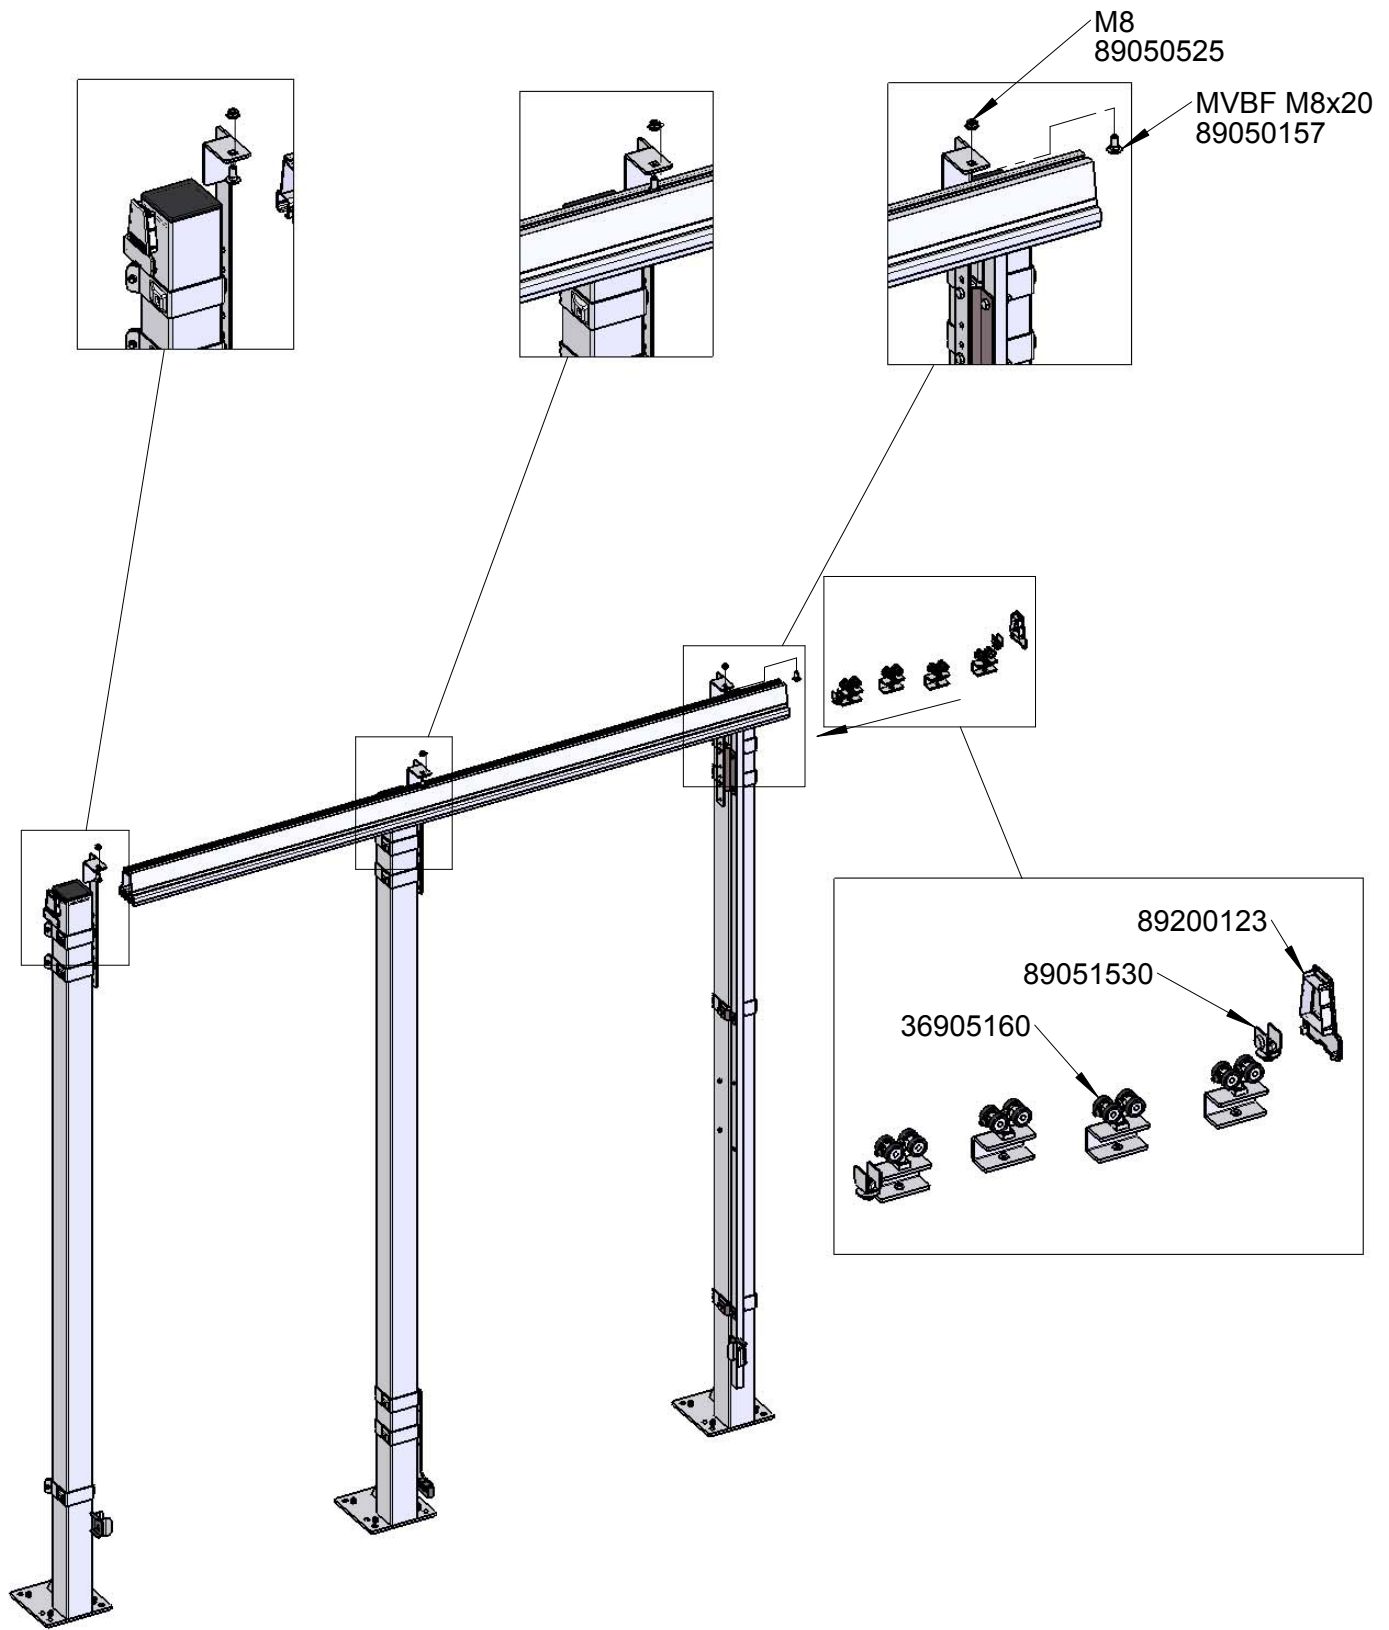

36900469

SmartTeam ID: 00052447

Strong fix DoubleSliding door Double rail

ST30

ST20

Follow Me

door Double rail

Safe Lock