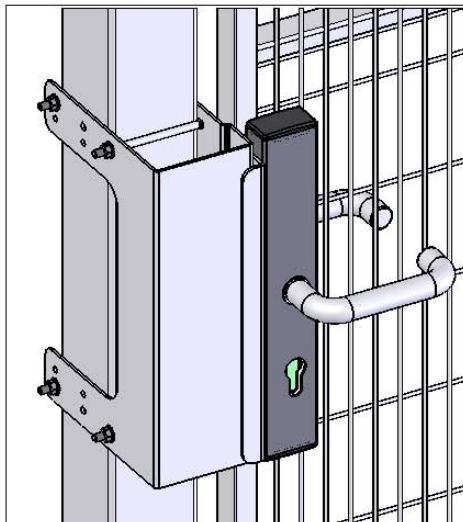

36900469

SmartTeam ID: 00052447

Strong fix DoubleSliding door Double rail

ST30

ST20

Follow Me

door Double rail

Safe Lock

2x Kit 8230

2x Kit 8250

00028251
00028404

89051102_01

2x Kit 8260

M6x12
89050073

M6x12
89050073

Strong fix DoubleSliding
door Double rail AZM 200
2x Kit 8270