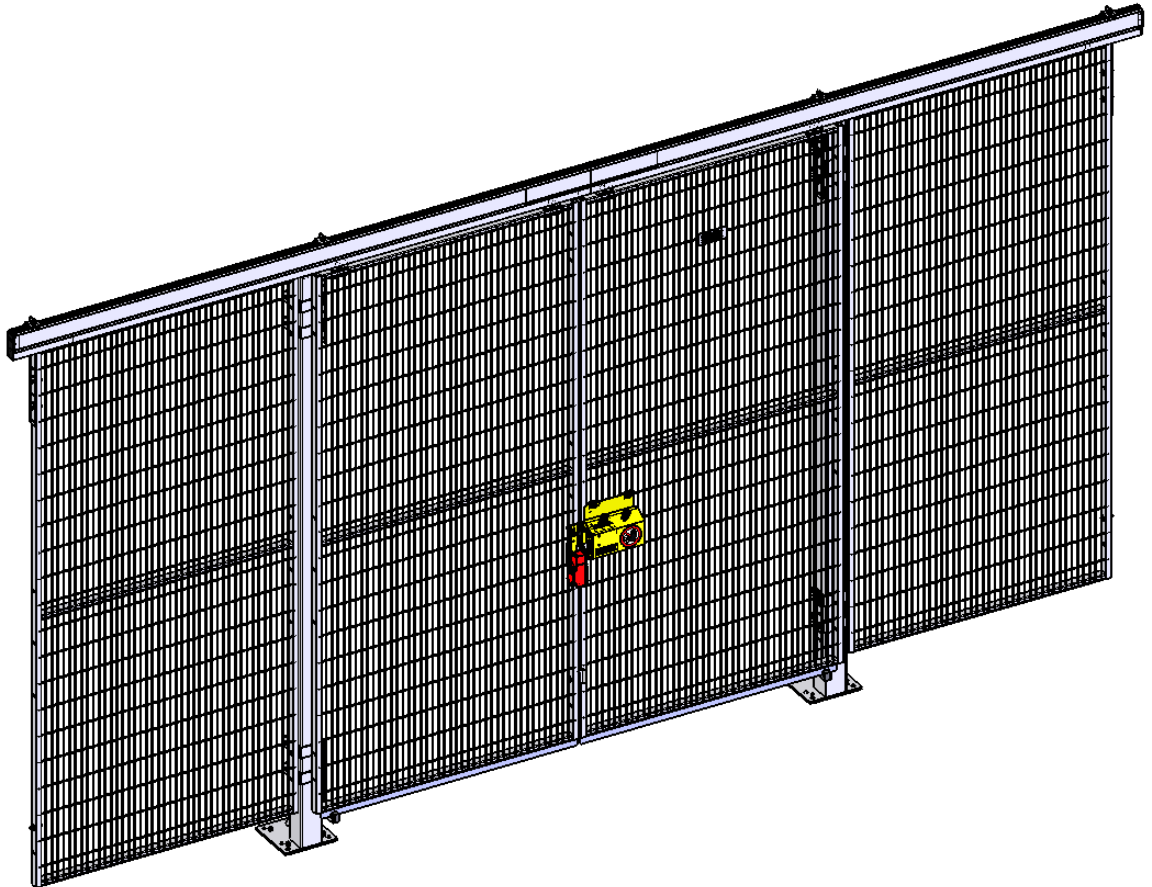

# StrongFix Double slide door single rail

1

# StrongFix Double slide door single rail

Kit 8280

Follow Me

Follow Me

Follow Me

door single rail

SafeLock

Kit 6310