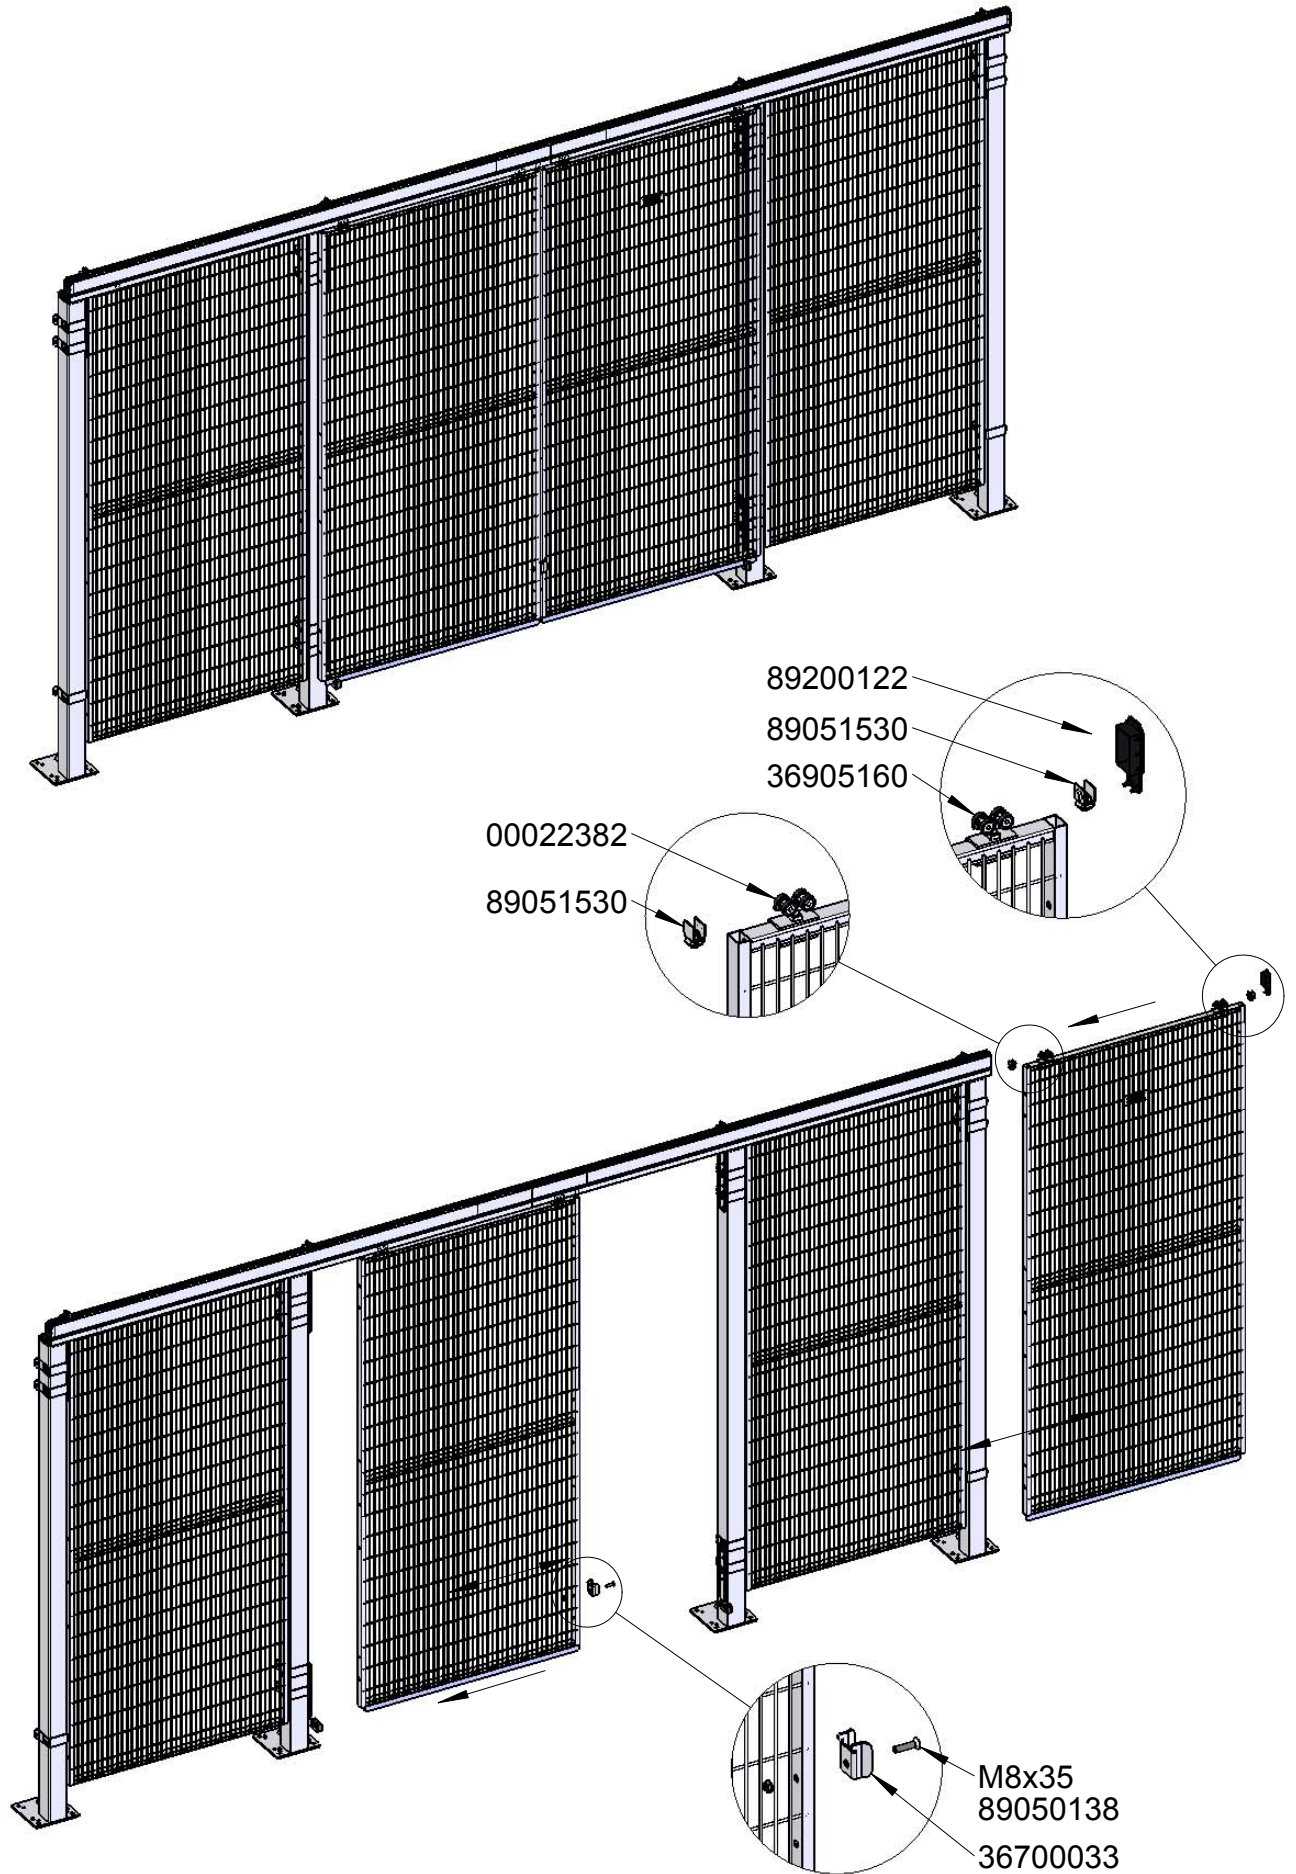

# StrongFix Double slide door single rail

1

# StrongFix Double slide door single rail

Kit 8280

Follow Me

Follow Me

Follow Me

door single rail

SafeLock

Kit 6310

- 89050350
- 00039881
- 89050266
- 89050193

- M8x35
- 89050138

36900779

89050266

89050025

89050525

Follow Me

door single rail