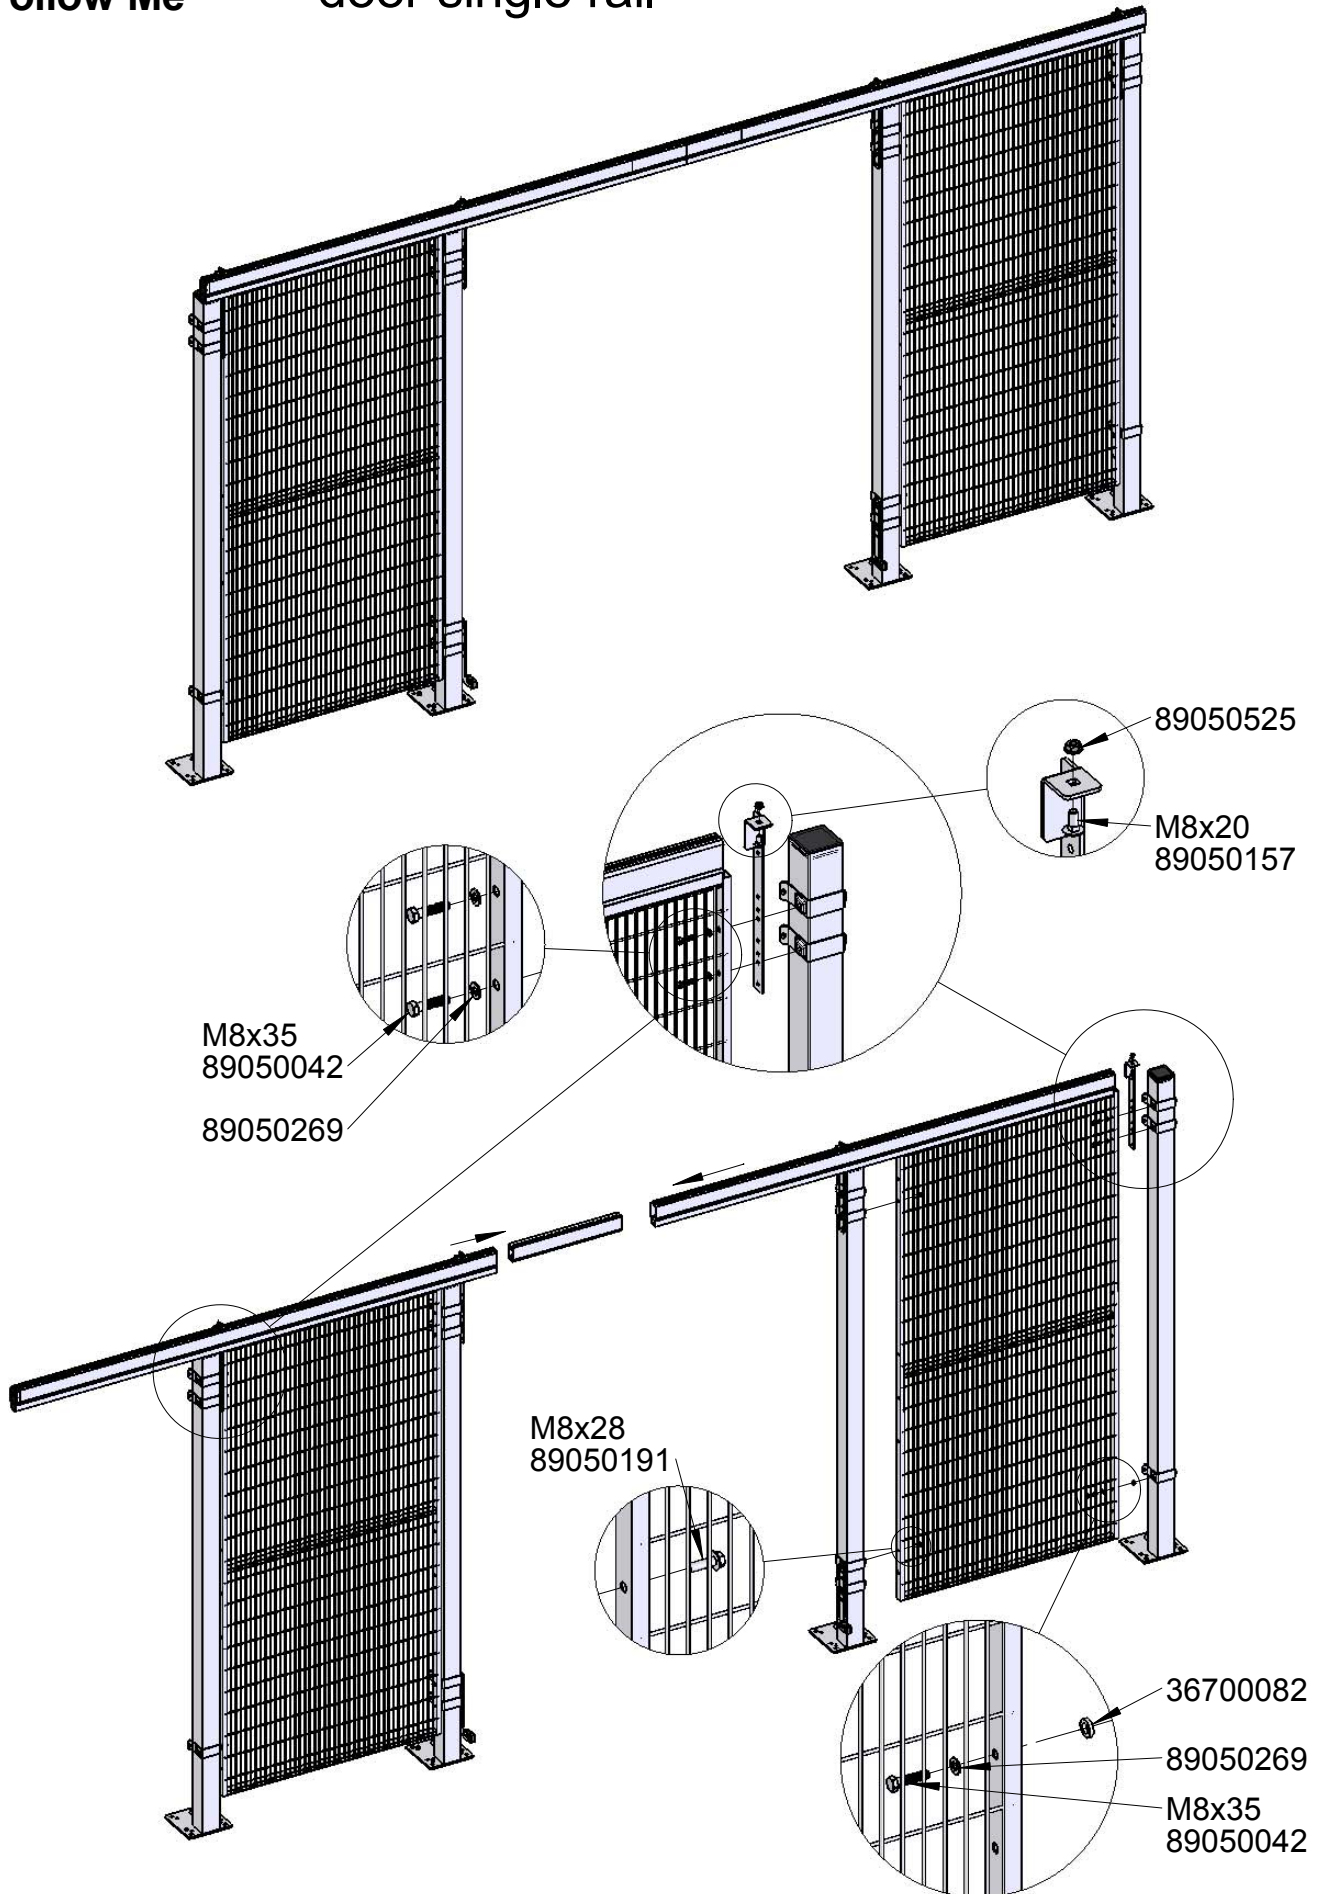

# StrongFix Double slide door single rail

1

# StrongFix Double slide door single rail

Kit 8280

Follow Me

Follow Me

Follow Me

door single rail

SafeLock

Kit 6310

- 89050350
- 00039881
- 89050266
- 89050193

- M8x35
- 89050138

36900779

89050266

89050025

89050525

Follow Me

door single rail