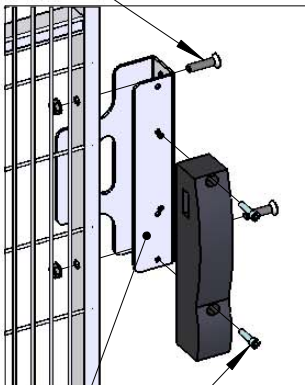

M6x12  
89050073

Follow Me

door single rail

AZM 200

Kit 8320

M8x35  
89050138

36901849

M6x25  
89050189