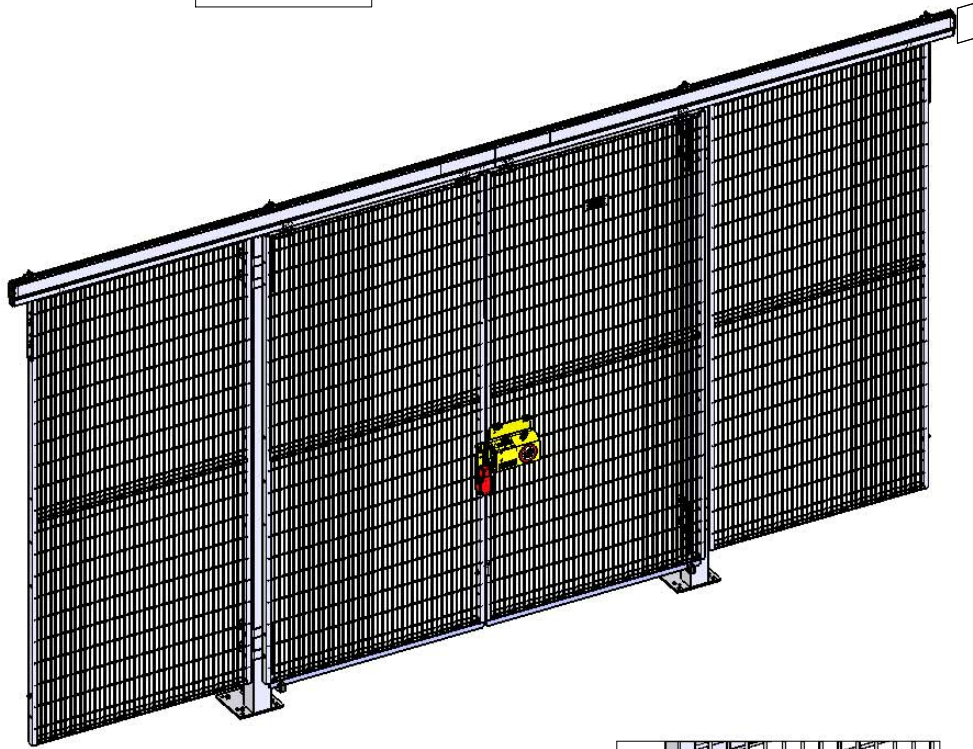

# StrongFix Double slide door single rail

1

# StrongFix Double slide door single rail

Kit 8280

Follow Me

Follow Me

Follow Me

door single rail

SafeLock

Kit 6310