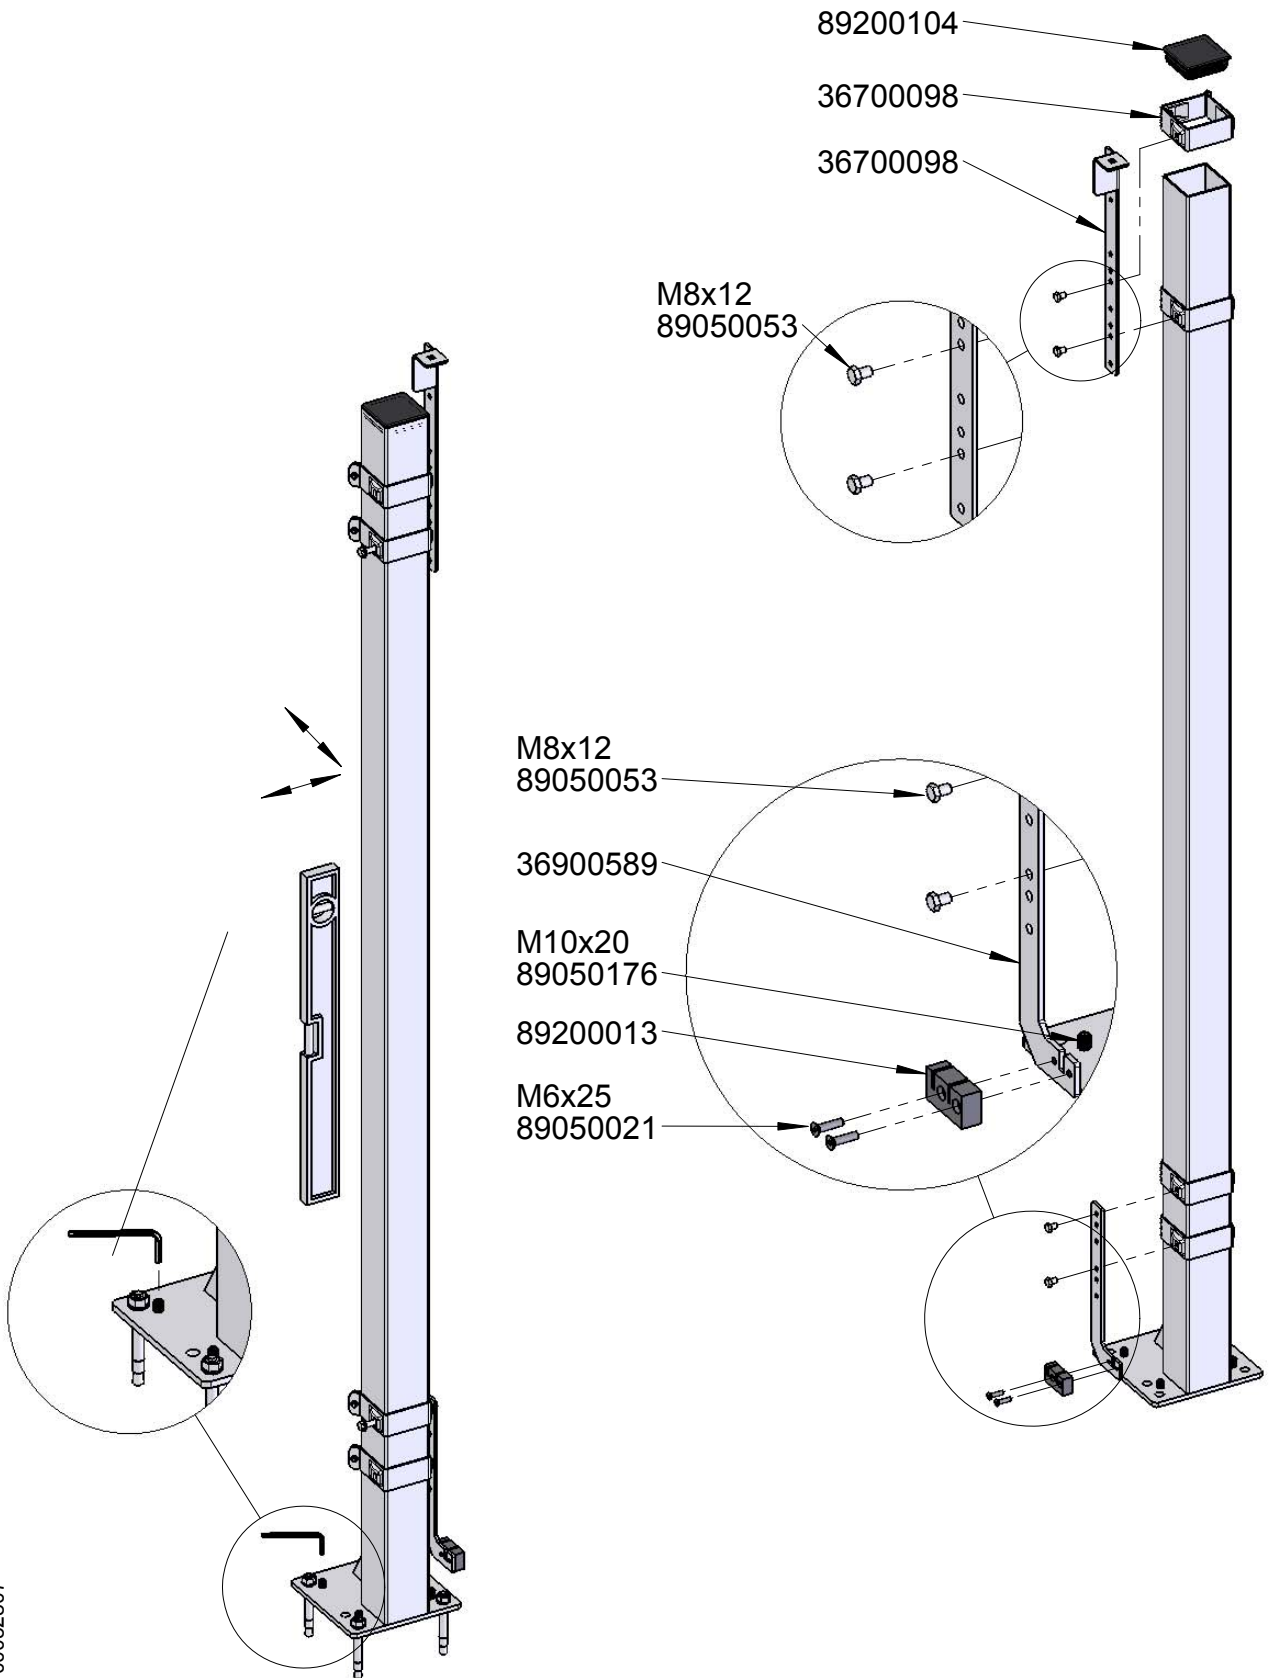

# StrongFix Double slide door single rail

1

# StrongFix Double slide door single rail

Kit 8280

Follow Me

Follow Me

Follow Me

door single rail

SafeLock

Kit 6310

- 89050350
- 00039881
- 89050266
- 89050193

- M8x35
- 89050138

36900779

89050266

89050025

89050525

Follow Me

door single rail