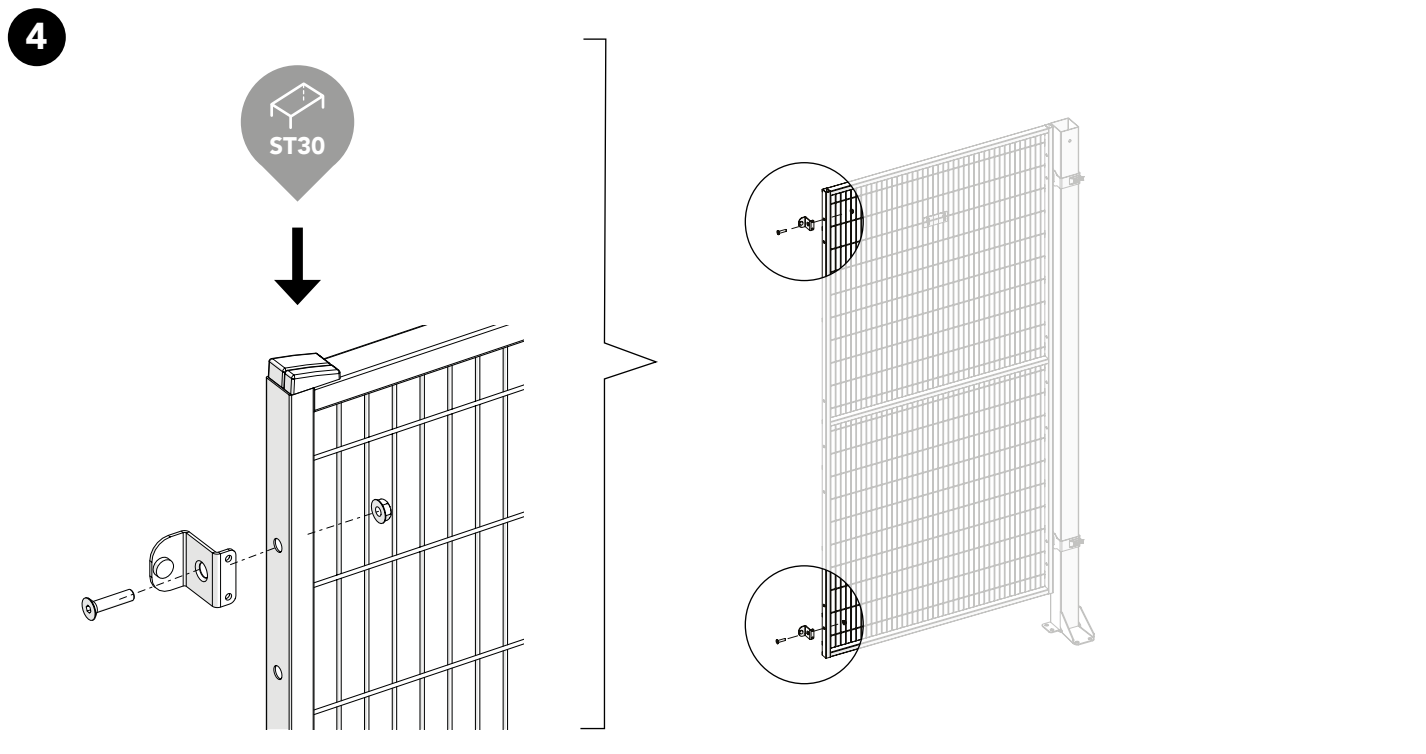

ASSEMBLY INSTRUCTION
– JUST FOLLOW ME

STRONG FIX HINGED DOOR

KIT 36908150

Kit Hinged door 36908150

Kit Hinge Strong Fix 36908130

x2 x1 x2 x2 M8x35 x2 M8

Bag to Kit 8150 88698150

x2 M8x35 x2 M8 x2 x1

Kit Bracket Strong Fix 36700098

x2 x4 M8x28 x1 x2

Expander 89050090

M10x80

Washer Spacer 36700067

Art no: 88754539 ver. 003

Kit Hinge Door 8150

Bag for Kit 8150

Art no: 89754539 ver: 003

Kit bracket Strong Fix

Troax sign

5

6

7

Bolt + Washer Spacer

17 mm

Ø10

8

9

Art no: 88754539 ver. 003