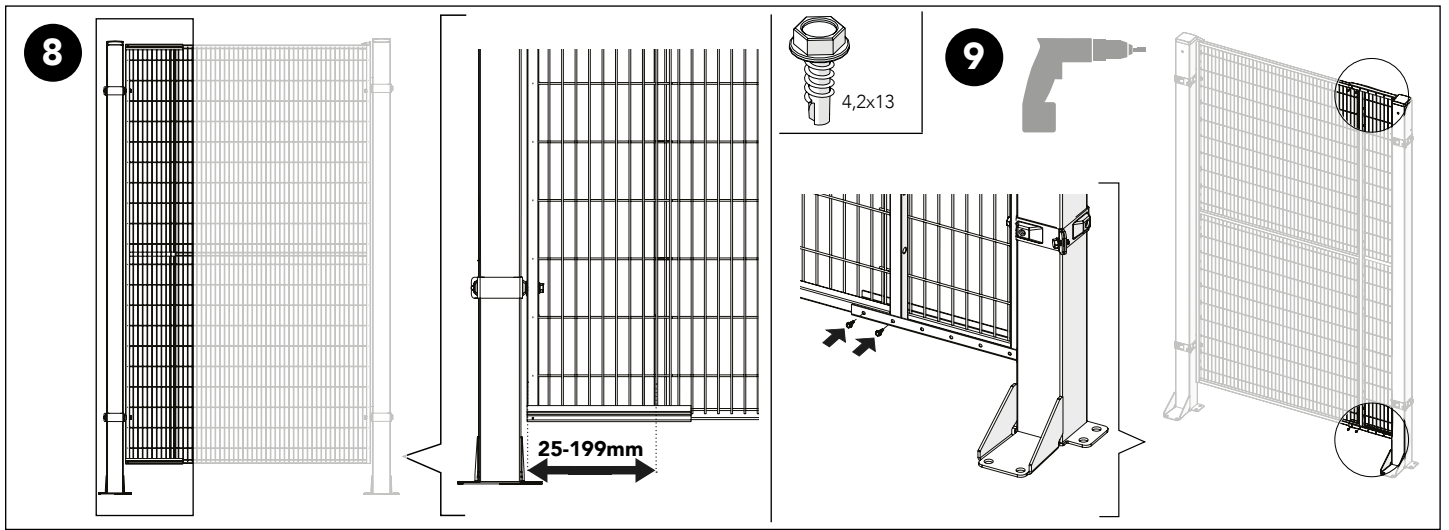

Art no: 89754534 ver: 003