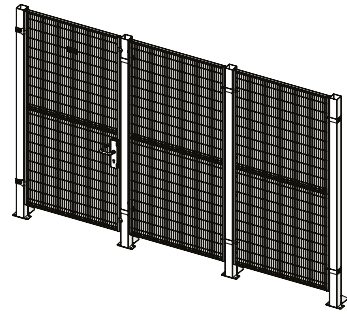

ASSEMBLY INSTRUCTION
– JUST FOLLOW ME

STRONG FIX SYSTEM

KIT 36700098

Strong Fix System

Kit Bracket Strong Fix 36700098

x2 80x80
x4 M8x28
x1 80x80
x2 20/30

Kit SMF T-Crossing 36908000

x2 M8x28

Kit Corner Bracket SMF 36700096

x2
x2 M8x28
x2 M8x12

Kit Corner Bracket Threaded 36700097

x2
x4 M8x28

Expander 89050090

M10x80

Washer spacer 36700067

Kit Bracket Strong Fix