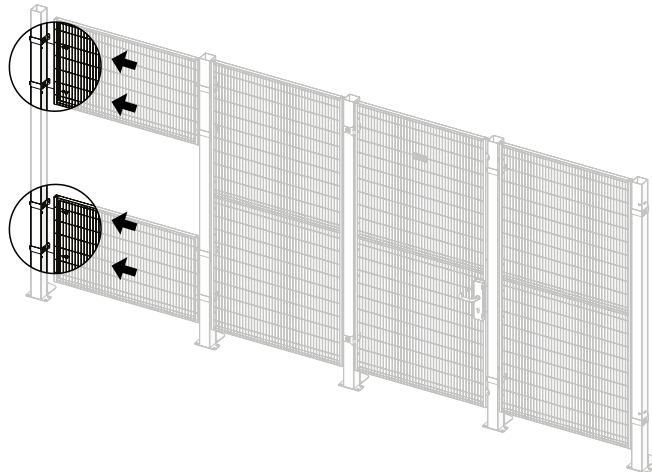

Kit Bracket Strong Fix

6

13mm

7

8