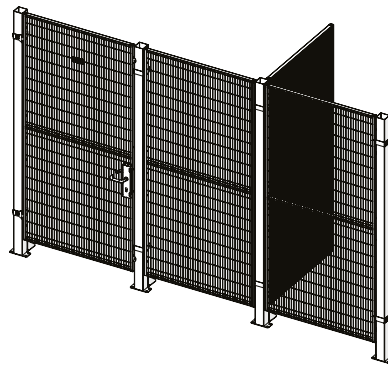

Kit Bracket Strong Fix

6

7

8

9

Art no: 89754534 ver: 003

Kit Bracket Strong Fix

6