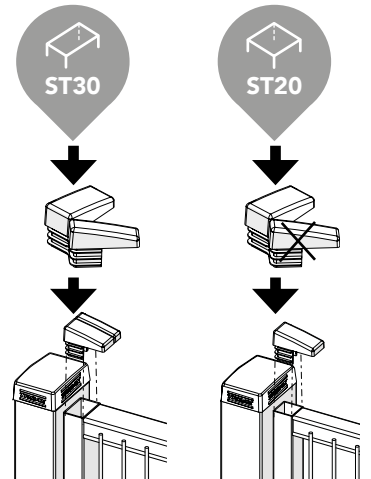

ASSEMBLY INSTRUCTION
– JUST FOLLOW ME

STRONG FIX SYSTEM

KIT 36700098

Strong Fix System

Kit Bracket Strong Fix 36700098

x2 80x80
x4 M8x28
x1 80x80
x2 20/30

Kit SMF T-Crossing 36908000

x2 M8x28

Kit Corner Bracket SMF 36700096

x2
x2 M8x28
x2 M8x12

Kit Corner Bracket Threaded 36700097

x2
x4 M8x28

Expander 89050090

M10x80

Washer spacer 36700067

Kit Bracket Strong Fix

6

13mm

7

Kit Bracket Strong Fix

10

8

Kit Bracket SMF

11