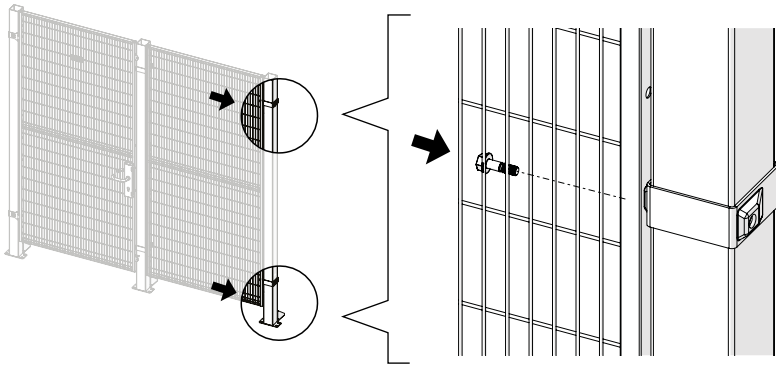

Kit Bracket Strong Fix

6

13mm

7

Kit Bracket Strong Fix

10

8

Kit Bracket SMF

11