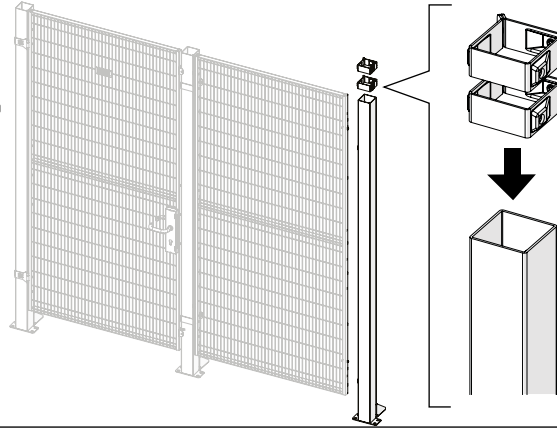

Kit Bracket Strong Fix

6

13mm

7

Kit Bracket Strong Fix

10

8

Kit Bracket SMF

11