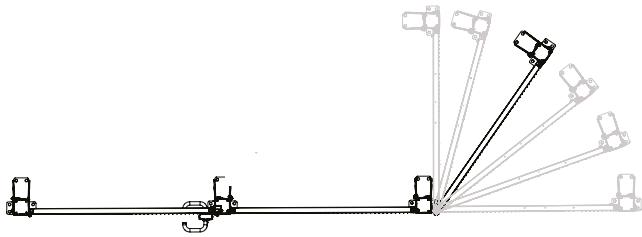

Kit Bracket Strong Fix

6

Kit Corner Bracket

7

8

9

10

Art no: 89754534 ver: 003