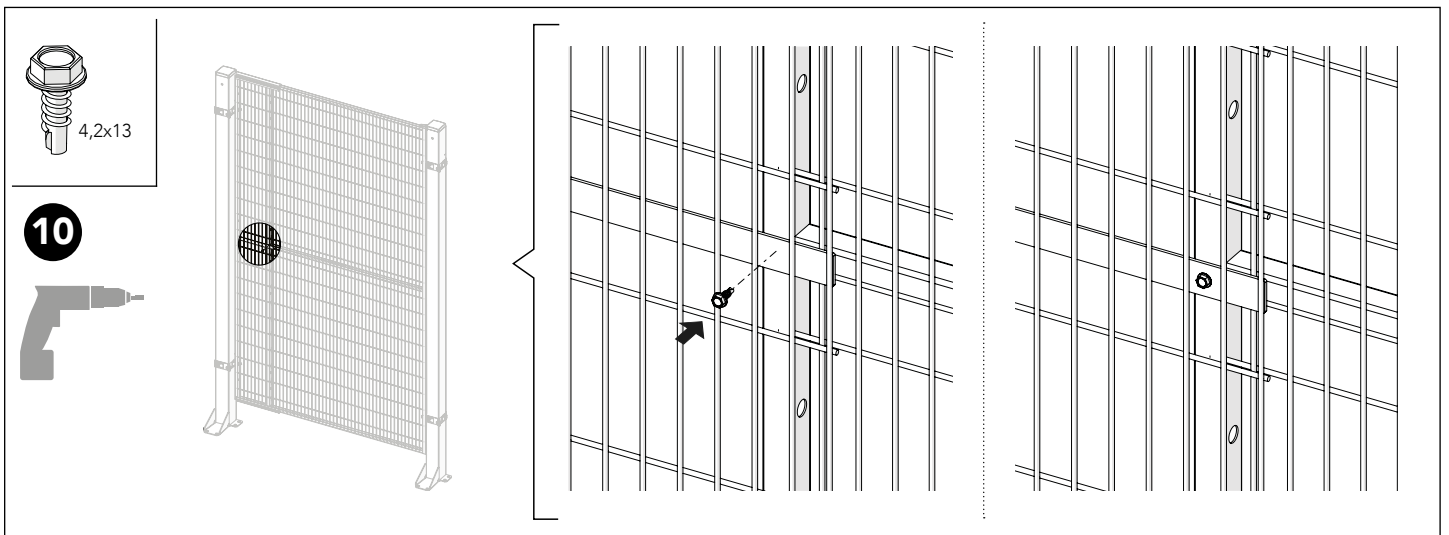

Art no: 89754534 ver: 003