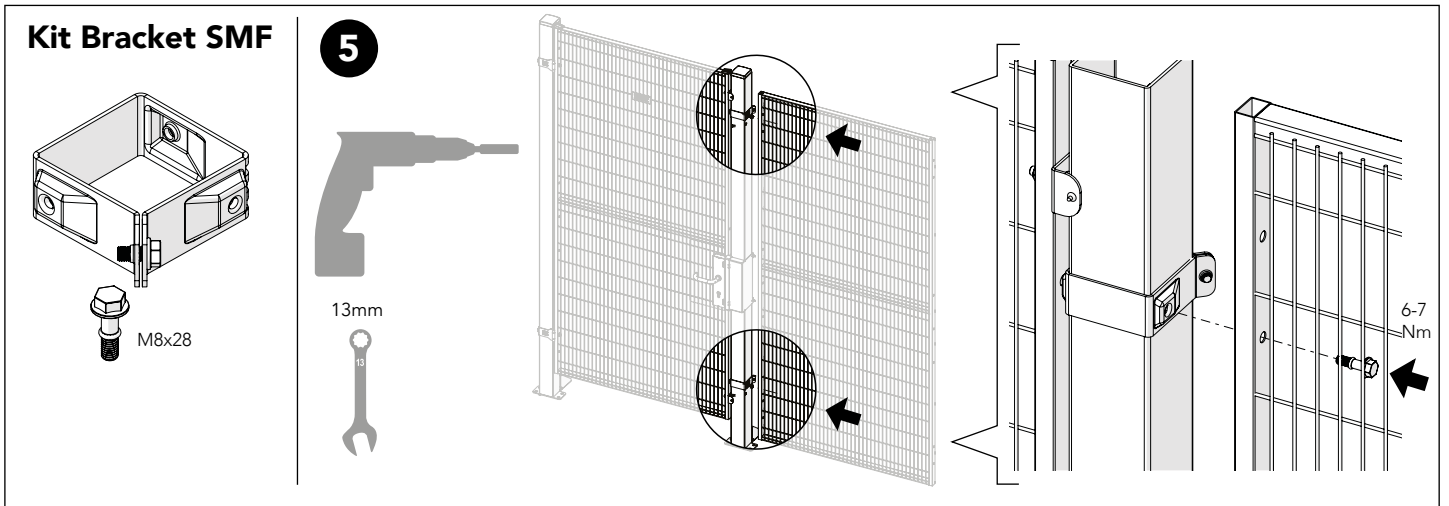

ASSEMBLY INSTRUCTION
– JUST FOLLOW ME

STRONG FIX SYSTEM

KIT 36700098

Strong Fix System

Kit Bracket Strong Fix 36700098

x2 80x80
x4 M8x28
x1 80x80
x2 20/30

Kit SMF T-Crossing 36908000

x2 M8x28

Kit Corner Bracket SMF 36700096

x2
x2 M8x28
x2 M8x12

Kit Corner Bracket Threaded 36700097

x2
x4 M8x28

Expander 89050090

M10x80

Washer spacer 36700067

Kit Bracket Strong Fix