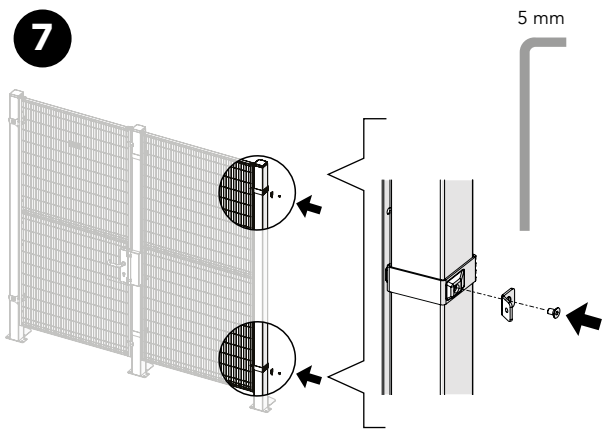

Kit Corner Bracket

7