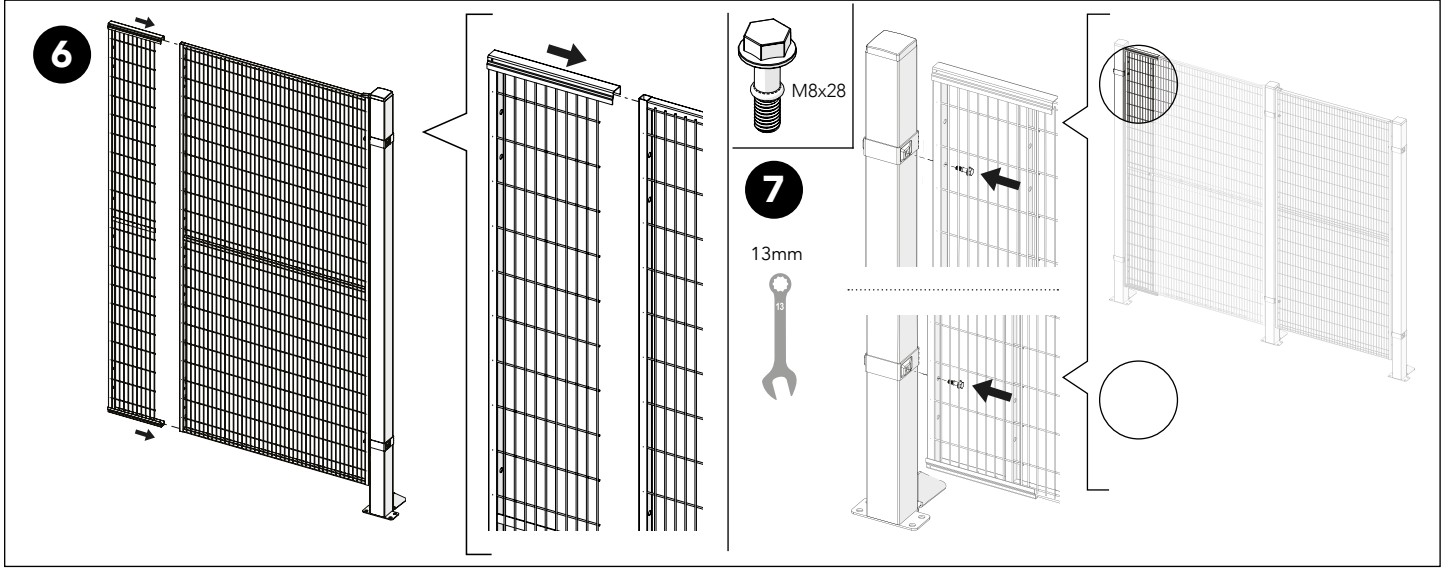

Art no: 89754534 ver: 003