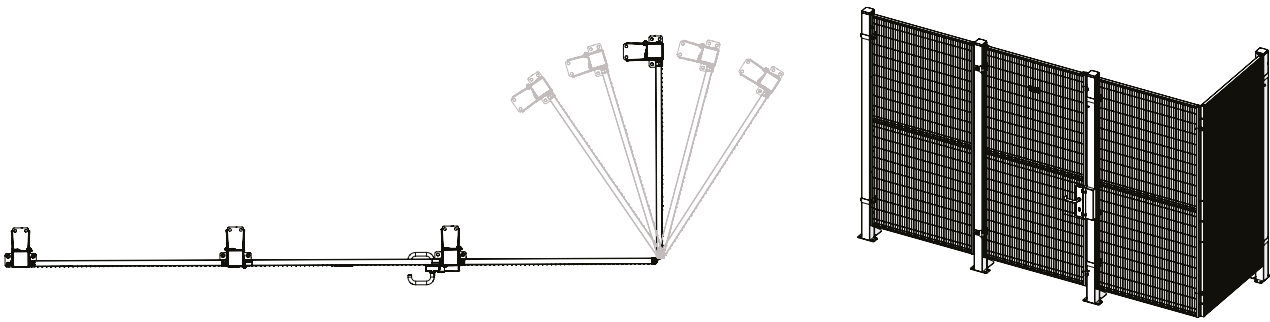

Art no: 89754534 ver: 003

Kit Corner Bracket Threaded

M8x28

6

13mm

7

8

9