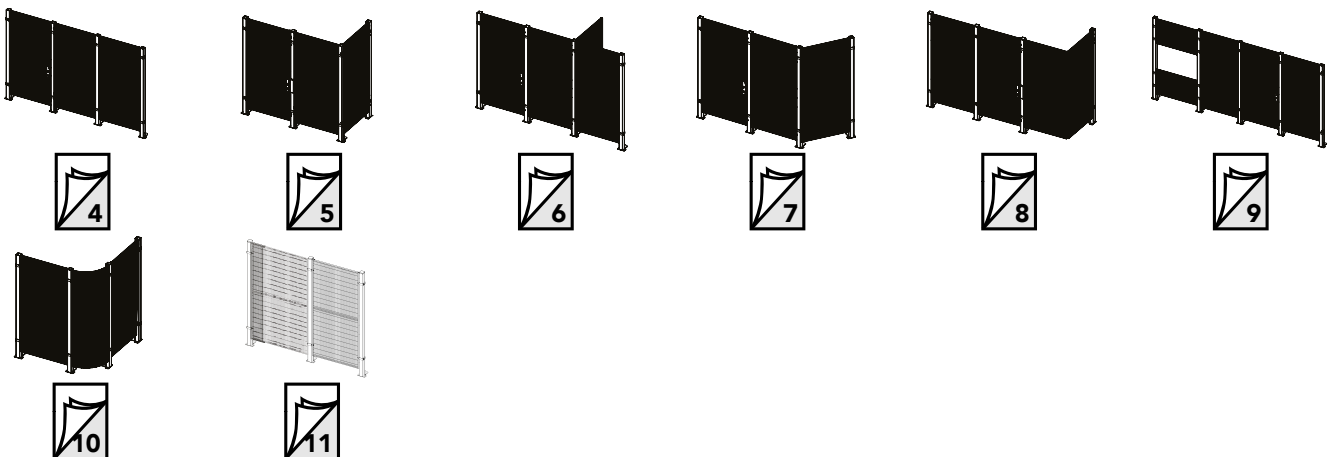

ASSEMBLY INSTRUCTION
– JUST FOLLOW ME

STRONG FIX SYSTEM

KIT 36700098

Strong Fix System

Kit Bracket Strong Fix 36700098

x2 80x80
x4 M8x28
x1 80x80
x2 20/30

Kit SMF T-Crossing 36908000

x2 M8x28

Kit Corner Bracket SMF 36700096

x2
x2 M8x28
x2 M8x12

Kit Corner Bracket Threaded 36700097

x2
x4 M8x28

Expander 89050090

M10x80

Washer spacer 36700067

Kit Bracket Strong Fix