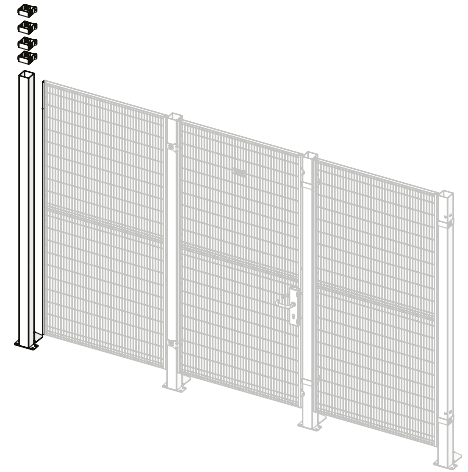

Kit Bracket Strong Fix

6

13mm

7

8