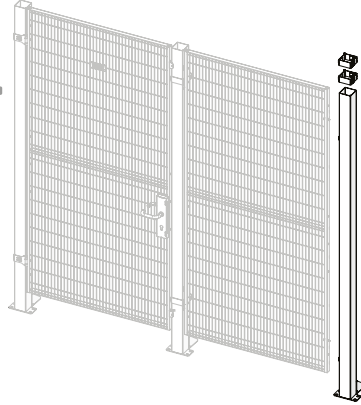

Kit Bracket Strong Fix

6

Kit Corner Bracket

7

8

9

10

Art no: 89754534 ver: 003