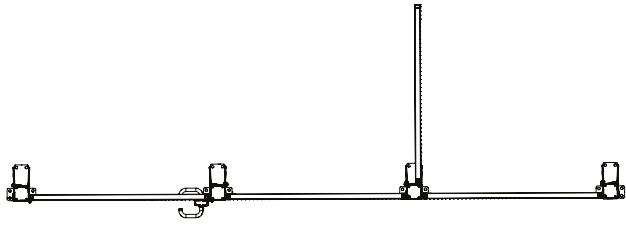

ASSEMBLY INSTRUCTION
– JUST FOLLOW ME

STRONG FIX SYSTEM

KIT 36700098

Strong Fix System

Kit Bracket Strong Fix 36700098

x2 80x80
x4 M8x28
x1 80x80
x2 20/30

Kit SMF T-Crossing 36908000

x2 M8x28

Kit Bracket Strong Fix

6

7

8

9

Art no: 89754534 ver: 003

Kit Bracket Strong Fix

6