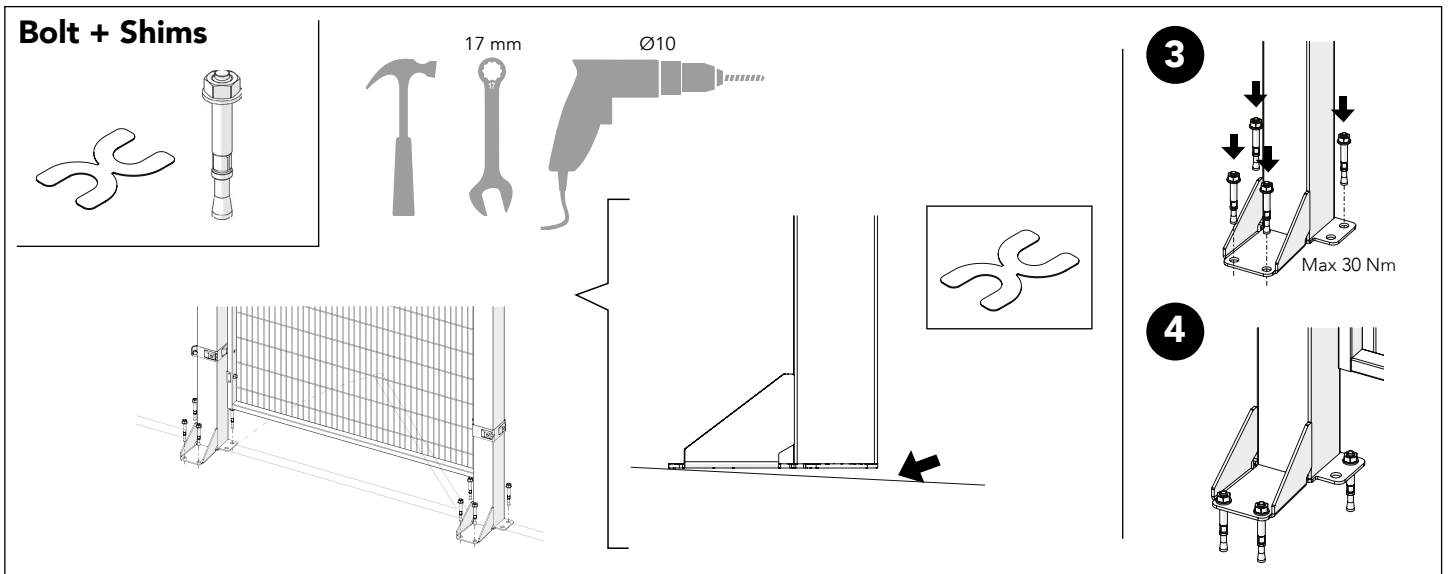

ASSEMBLY INSTRUCTION
– JUST FOLLOW ME

STRONG FIX SYSTEM

KIT 36700098

Strong Fix System

Kit Bracket Strong Fix 36700098

x2 80x80
x4 M8x28
x1 80x80
x2 20/30

Kit SMF T-Crossing 36908000

x2 M8x28

Kit Corner Bracket SMF 36700096

x2
x2 M8x28
x2 M8x12

Kit Corner Bracket Threaded 36700097

x2
x4 M8x28

Expander 89050090

M10x80

Washer spacer 36700067

Kit Bracket Strong Fix