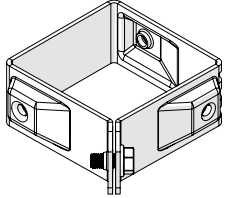

Kit Bracket Strong Fix