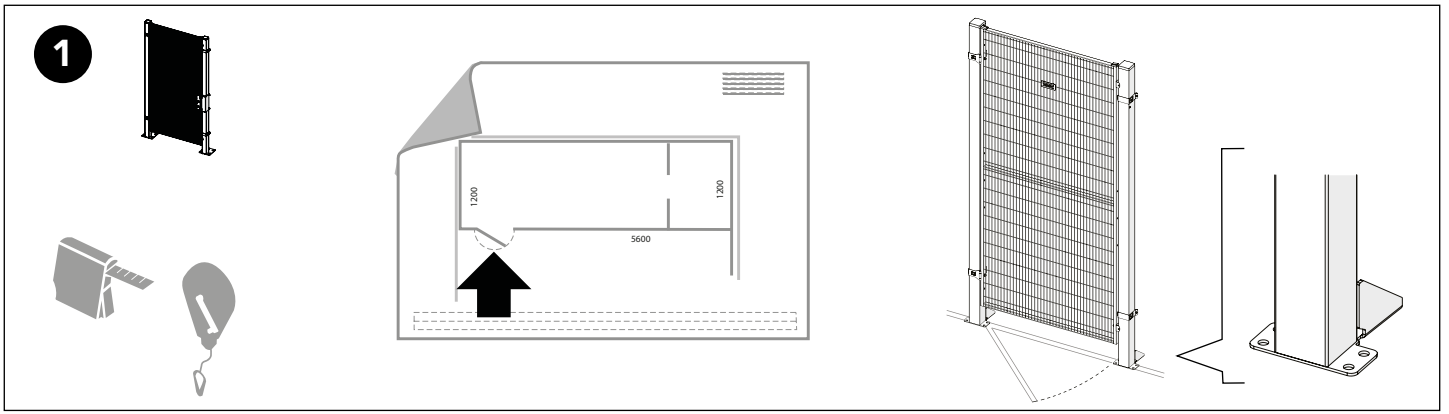

ASSEMBLY INSTRUCTION
– JUST FOLLOW ME

STRONG FIX SYSTEM

KIT 36700098

Strong Fix System

Kit Bracket Strong Fix 36700098

x2 80x80
x4 M8x28
x1 80x80
x2 20/30

Kit SMF T-Crossing 36908000

x2 M8x28

Kit Corner Bracket SMF 36700096

x2
x2 M8x28
x2 M8x12

Kit Corner Bracket Threaded 36700097

x2
x4 M8x28

Expander 89050090

M10x80

Washer spacer 36700067

Kit Bracket Strong Fix