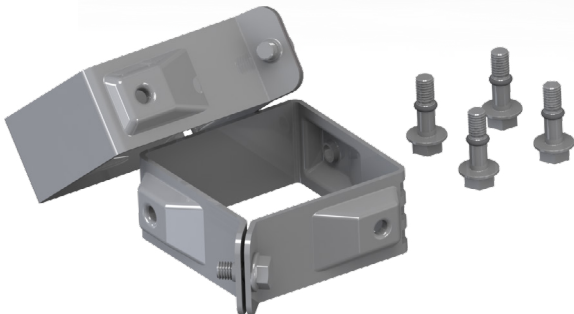

ASSEMBLY INSTRUCTION
– JUST FOLLOW ME

STRONG FIX SYSTEM

KIT 36700098

Strong Fix System

Kit Bracket Strong Fix 36700098

x2 80x80
x4 M8x28
x1 80x80
x2 20/30

Kit SMF T-Crossing 36908000

x2 M8x28

Kit Corner Bracket SMF 36700096

x2
x2 M8x28
x2 M8x12

Kit Corner Bracket Threaded 36700097

x2
x4 M8x28

Expander 89050090

M10x80

Washer spacer 36700067

Kit Bracket Strong Fix