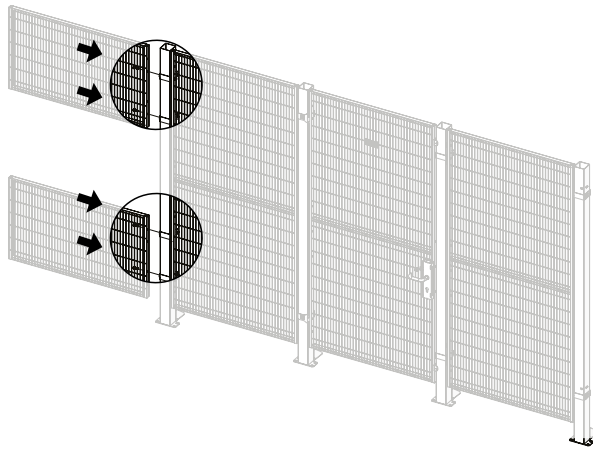

Kit Bracket Strong Fix

6

13mm

7

8