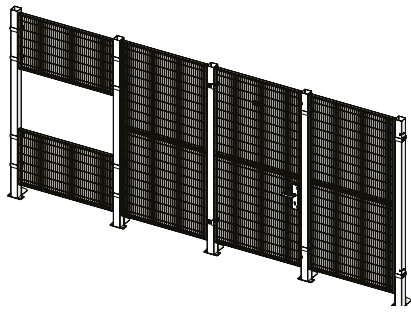

Kit Bracket Strong Fix

6

13mm