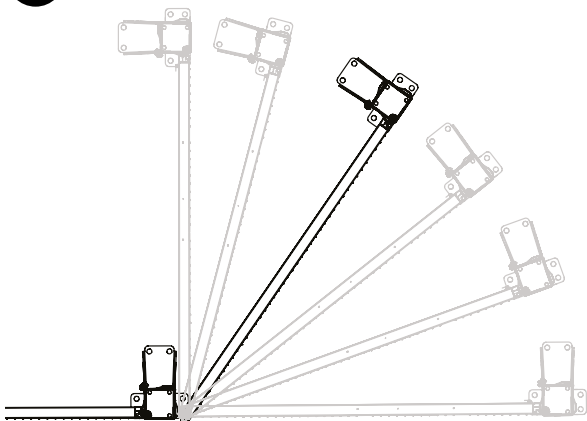

Art no: 88754534 ver. 003

Kit Bracket Strong Fix

6

Kit Corner Bracket

7

8

9

10

Art no: 89754534 ver: 003

Kit Corner Bracket Threaded

M8x28

6

13mm

7

8

9