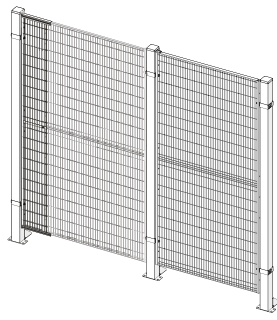

Art no: 89754534 ver: 003