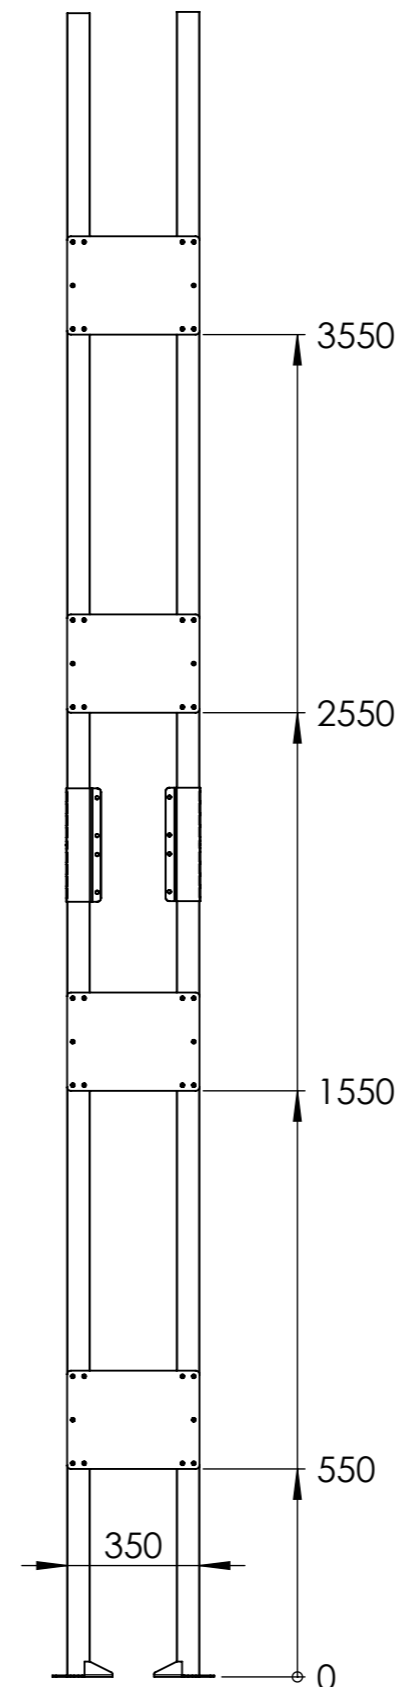

1

2

3

Kit Post support

Follow Me

Pos	Description	Art.no
1	Post 60x40x2200	29601520
2	Tube 60x40x1,5x2200	36500650
3	Bracket extension	36700389
4	Support 350x260	36700109
5	Screw Ø4,8x16/100	89050101

SmarTeam ID: 00028639

Article no.: 88754311

Print number: 200911-0032-SE

www.troax.com