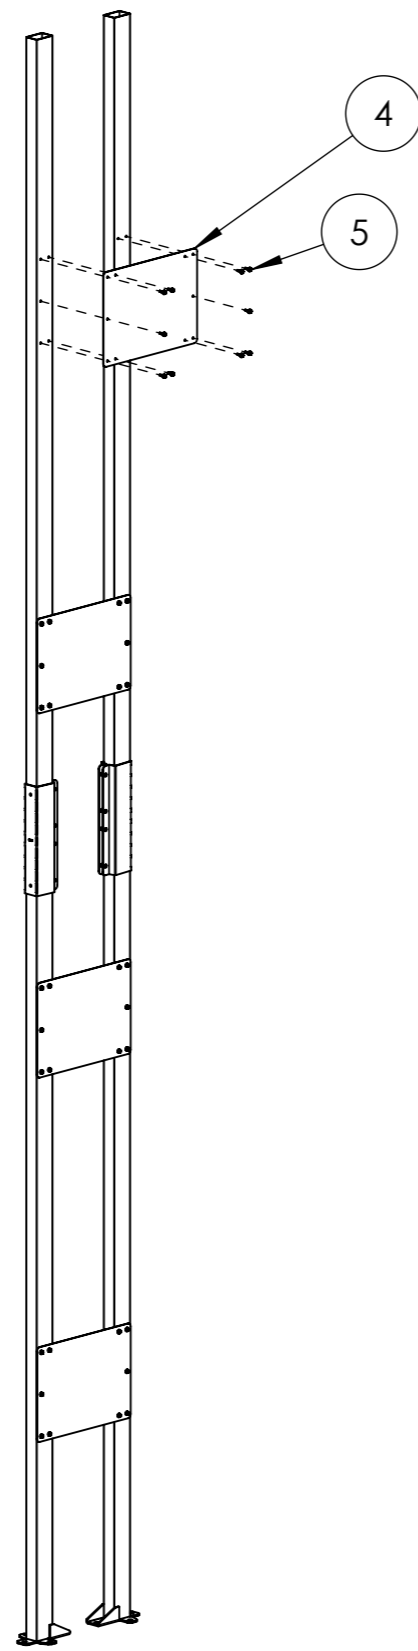

1

2

3

Kit Post support

Follow Me

Pos	Description	Art.no
1	Post 60x40x2200	29601520
2	Tube 60x40x1,5x2200	36500650
3	Bracket extension	36700389
4	Support 350x260	36700109
5	Screw Ø4,8x16/100	89050101

SmarTeam ID: 00028639

Article no.: 88754311

Print number: 200911-0032-SE

www.troax.com