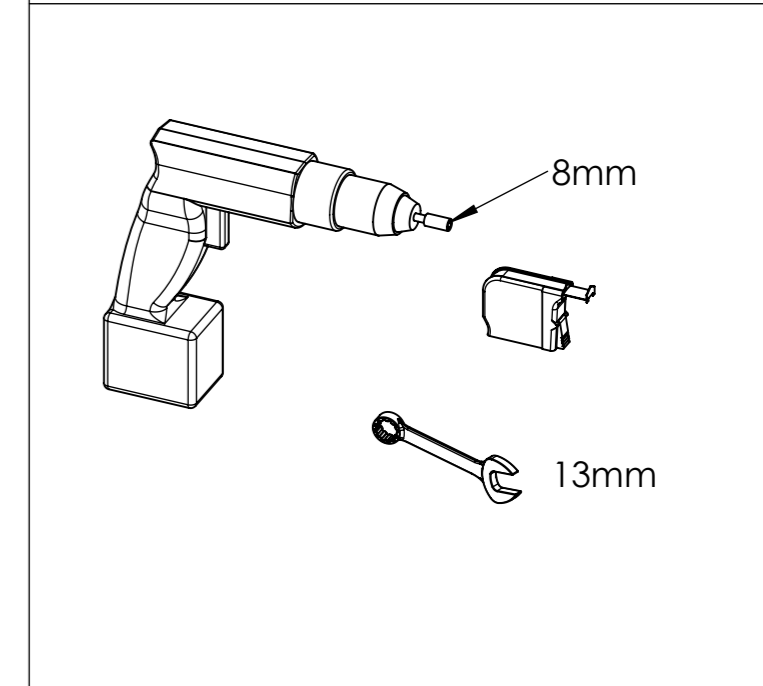

1

2

3

Kit Post support

Follow Me

Pos	Description	Art.no
1	Post 60x40x2200	29601520
2	Tube 60x40x1,5x2200	36500650
3	Bracket extension	36700389
4	Support 350x260	36700109
5	Screw Ø4,8x16/100	89050101

SmarTeam ID: 00028639