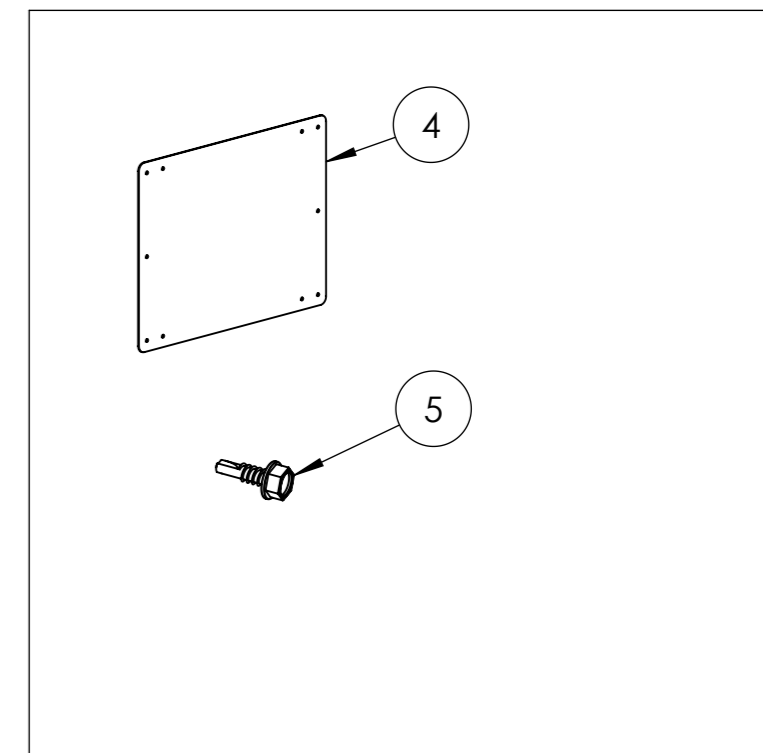

1

2

3

Kit Post support

Follow Me

Pos	Description	Art.no
1	Post 60x40x2200	29601520
2	Tube 60x40x1,5x2200	36500650
3	Bracket extension	36700389
4	Support 350x260	36700109
5	Screw Ø4,8x16/100	89050101

SmarTeam ID: 00028639