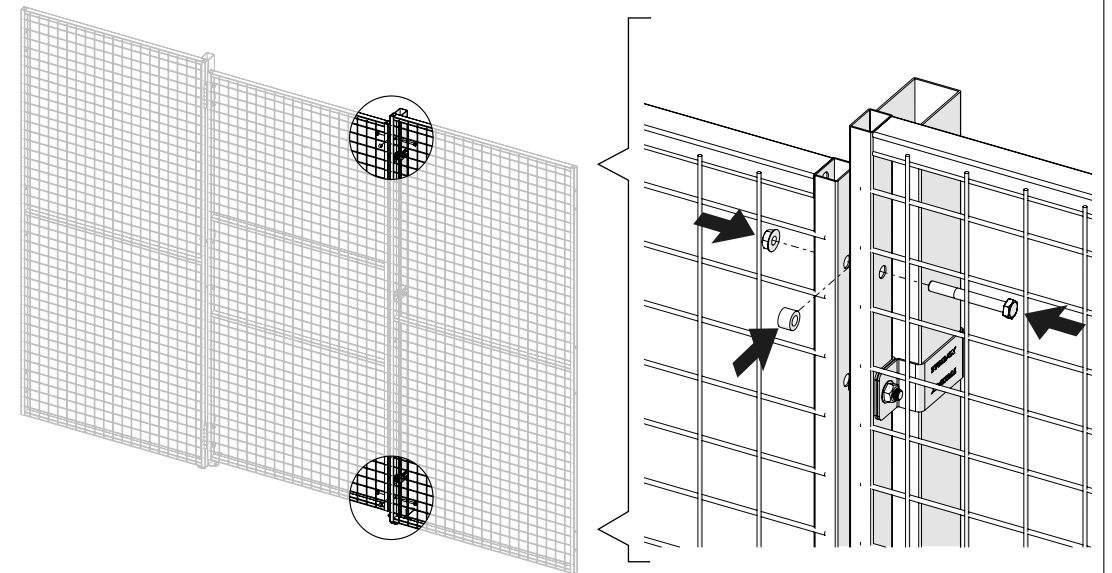

**Bag for
kit 7890**

4

13mm

Art no: 88754708 ver:002