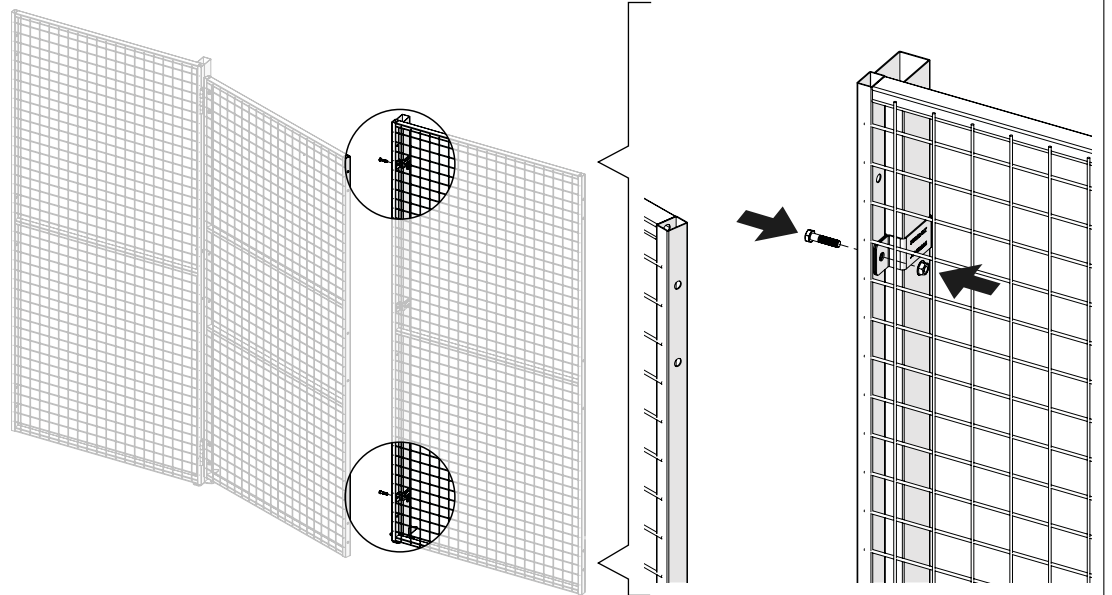

# Hinged door with electric strike AC

Art no: 88754708 ver.002

**Bag for  
kit 7890**

**1**

**2**

**Bag for  
kit 7890**

**3**

13mm