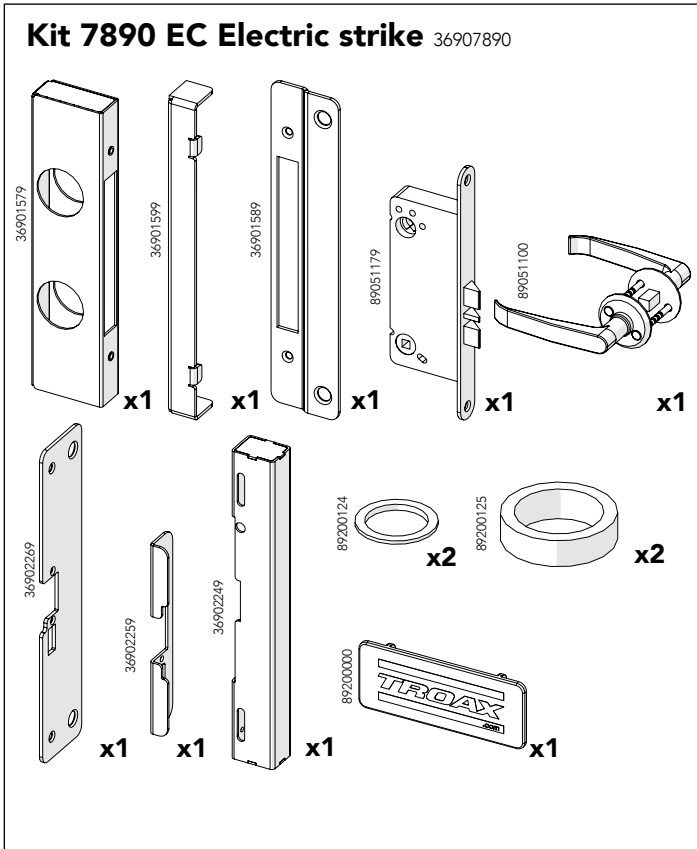

# HINGED DOOR ELECTRIC STRIKE AC

KIT 36907890, 36907900

# Hinged door with electric strike AC

Art no: 88754708 ver.002

**Bag for  
kit 7890**

**1**

**2**

**Bag for  
kit 7890**

**3**

13mm

**Kit UXP  
Swing door**

**7**

13mm

5 mm

M8x35

M8

Art no: 88754708 ver.002