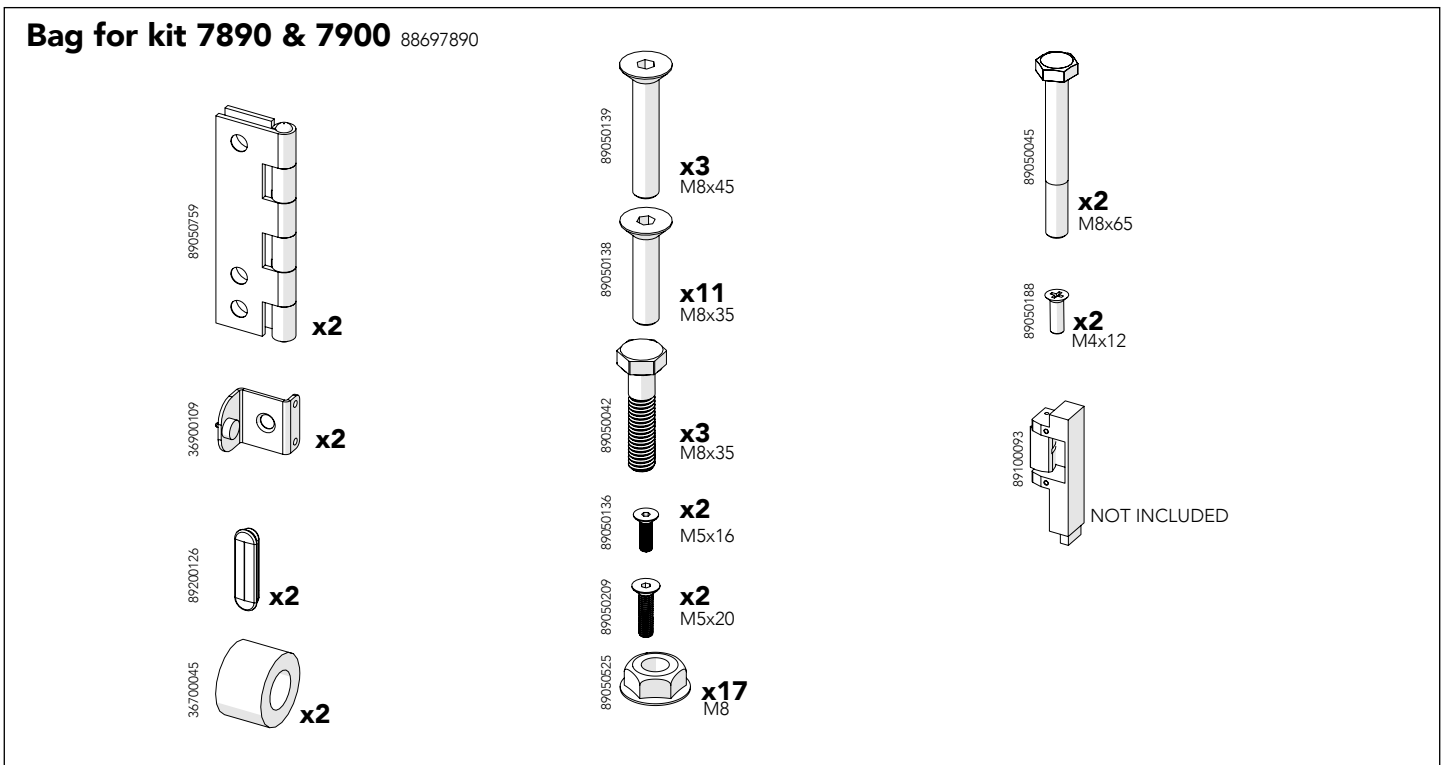

# HINGED DOOR ELECTRIC STRIKE AC

KIT 36907890, 36907900

# Hinged door with electric strike AC

Art no: 88754708 ver.002

**Bag for  
kit 7890**

**1**

**2**

**Bag for  
kit 7890**

**3**

13mm