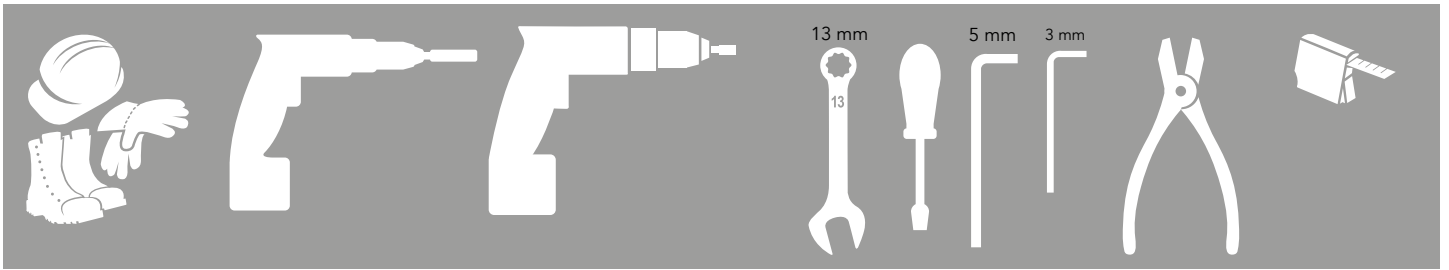

ASSEMBLY INSTRUCTION  
– JUST FOLLOW ME

# HINGED DOOR ELECTRIC STRIKE AC

KIT 36907890, 36907900