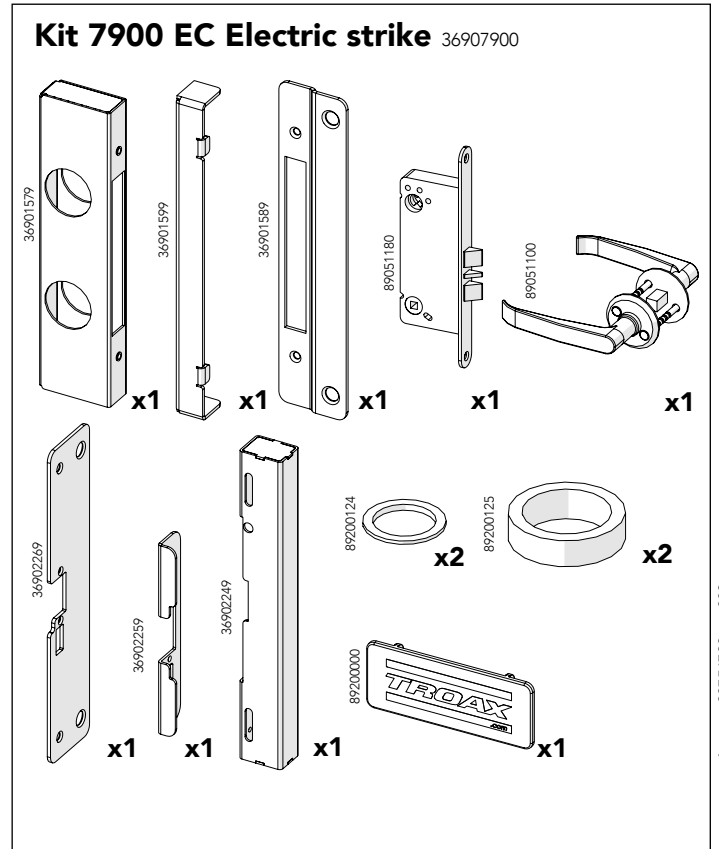

# HINGED DOOR ELECTRIC STRIKE AC

KIT 36907890, 36907900

# Hinged door with electric strike AC

Art no: 88754708 ver.002

**Bag for  
kit 7890**

**1**

**2**

**Bag for  
kit 7890**

**3**

13mm