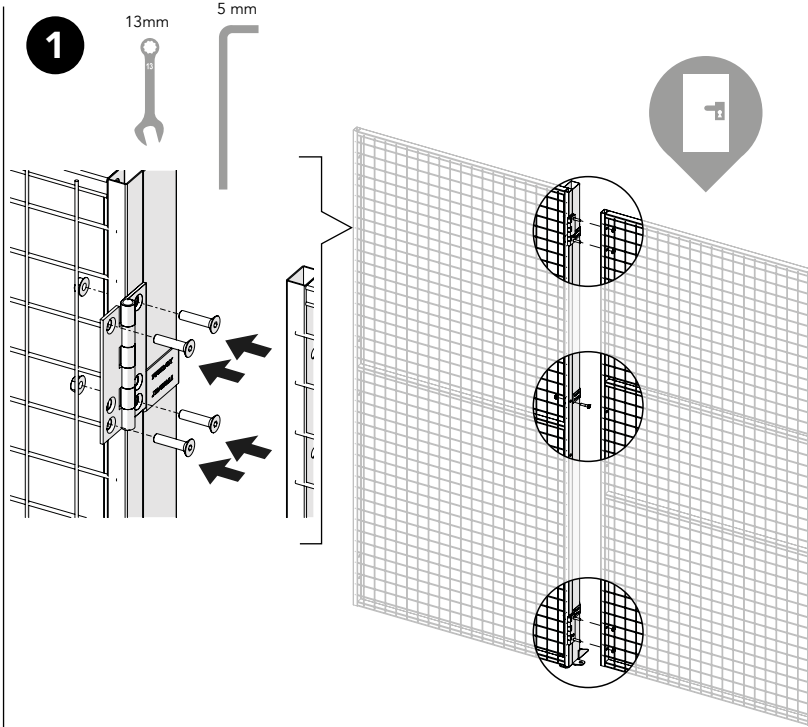

# Hinged door with electric strike AC

Art no: 88754708 ver.002

**Bag for  
kit 7890**

**1**

**2**

**Bag for  
kit 7890**

**3**

13mm