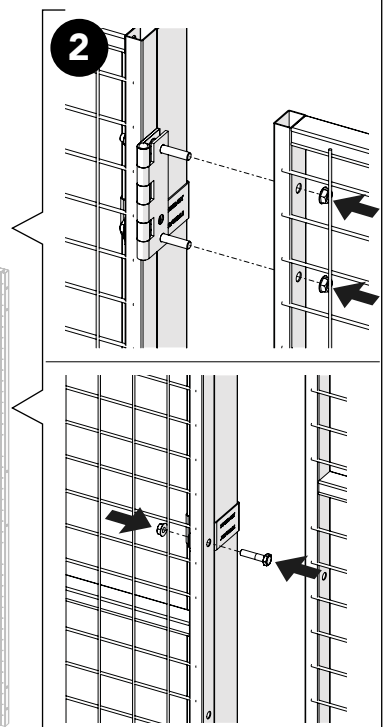

# Hinged door with electric strike AC

Art no: 88754708 ver.002

**Bag for  
kit 7890**

**1**

**2**

**Bag for  
kit 7890**

**3**

13mm