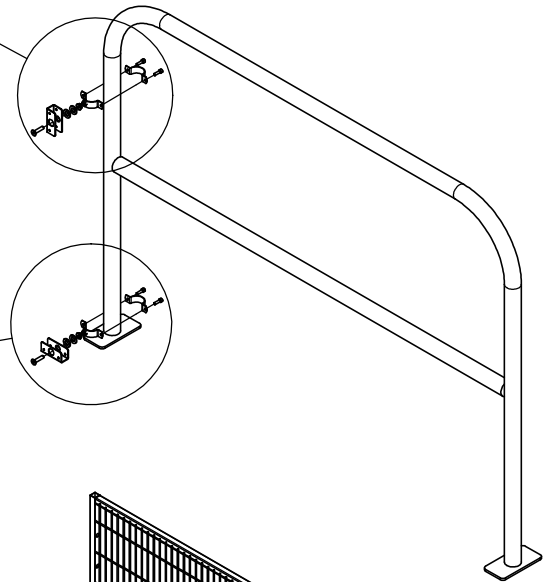

Nät mot räcke

Mesh on rail

Not included
in kit:
89050811: 40-42 mm
89050812: 50-53 mm

Kit Mesh on rail
36803300

SmarTeam ID: 00050612

Follow Me

Nät mot räcke

Mesh on rail

*** Not included
in kit**

M8x1,5*
89050269

M8*
89050525

x3

M8x55*
89050044