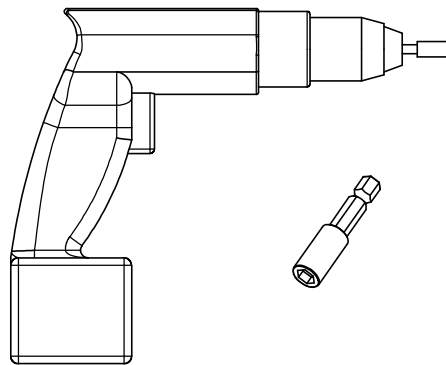

Follow Me

Nät mot räcke

Mesh on rail

36803300

Kit Mesh on Rail

13mm

5mm

Follow Me

Nät mot räcke

Mesh on rail

Not included
in kit:
89050811: 40-42 mm
89050812: 50-53 mm

Kit Mesh on rail
36803300

SmarTeam ID: 00050612

Follow Me

Nät mot räcke

Mesh on rail