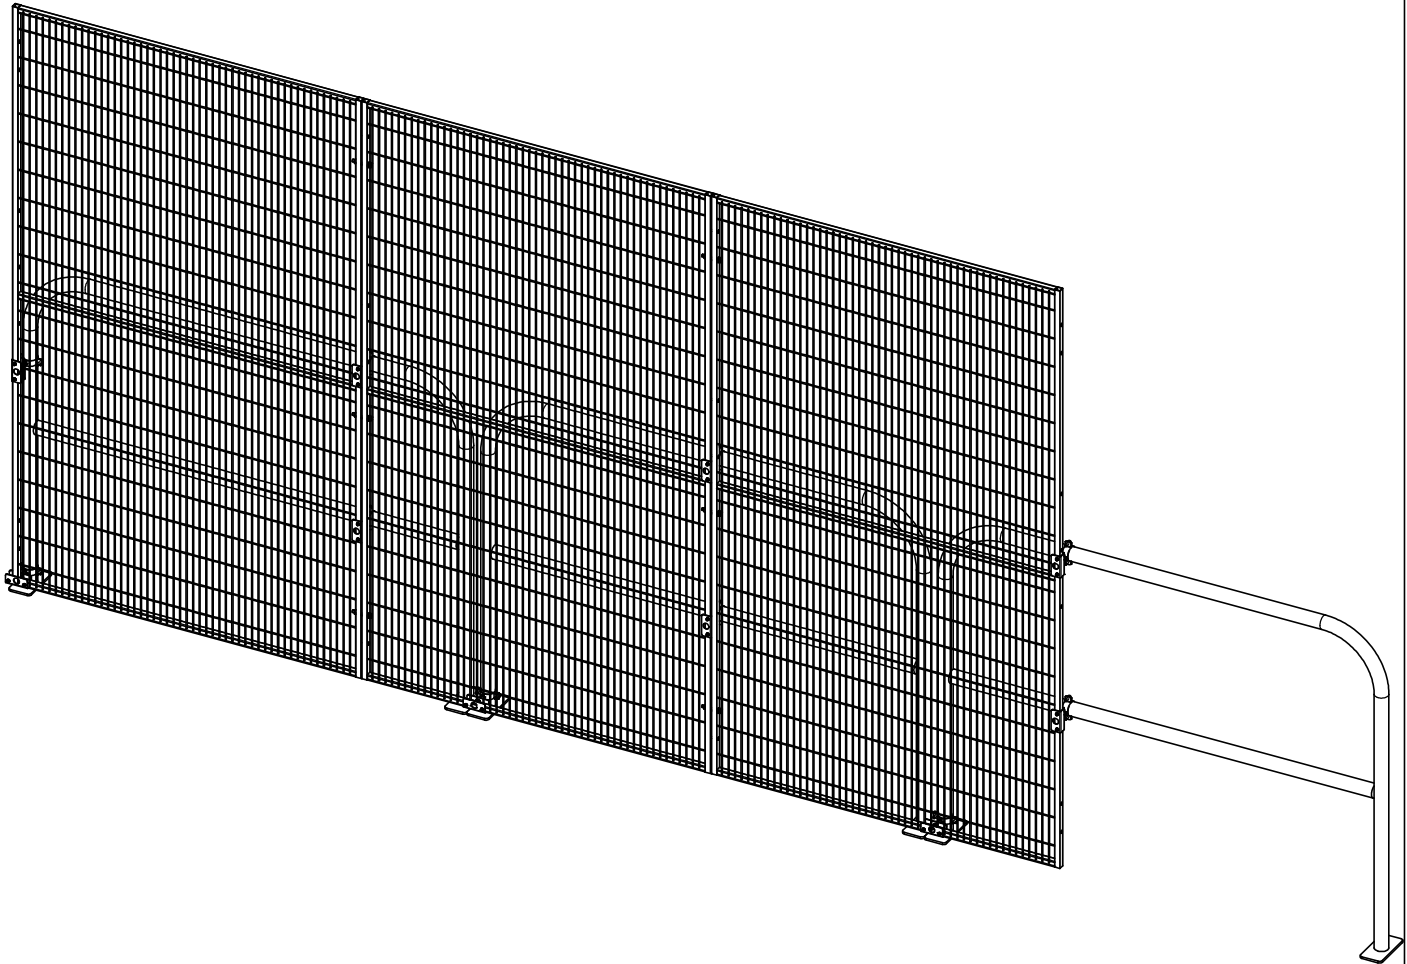

Follow Me

Nät mot räcke

Mesh on rail

36803300

Kit Mesh on Rail

13mm

5mm

Follow Me

Nät mot räcke

Mesh on rail

Not included
in kit:
89050811: 40-42 mm
89050812: 50-53 mm

Kit Mesh on rail
36803300

SmarTeam ID: 00050612

Follow Me

Nät mot räcke

Mesh on rail