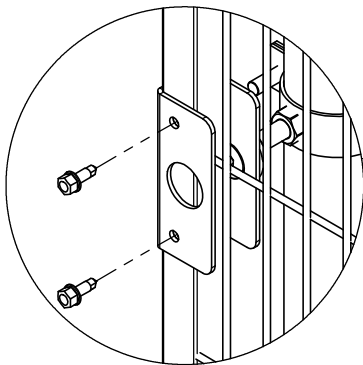

Nät mot räcke

Mesh on rail

Not included
in kit:
89050811: 40-42 mm
89050812: 50-53 mm

Kit Mesh on rail
36803300

SmarTeam ID: 00050612

Follow Me

Nät mot räcke

Mesh on rail