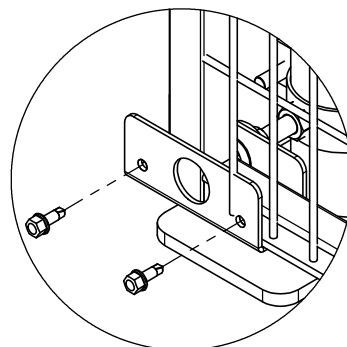

Nät mot räcke

Mesh on rail

Not included
in kit:
89050811: 40-42 mm
89050812: 50-53 mm

Kit Mesh on rail
36803300

SmarTeam ID: 00050612

Follow Me

Nät mot räcke

Mesh on rail