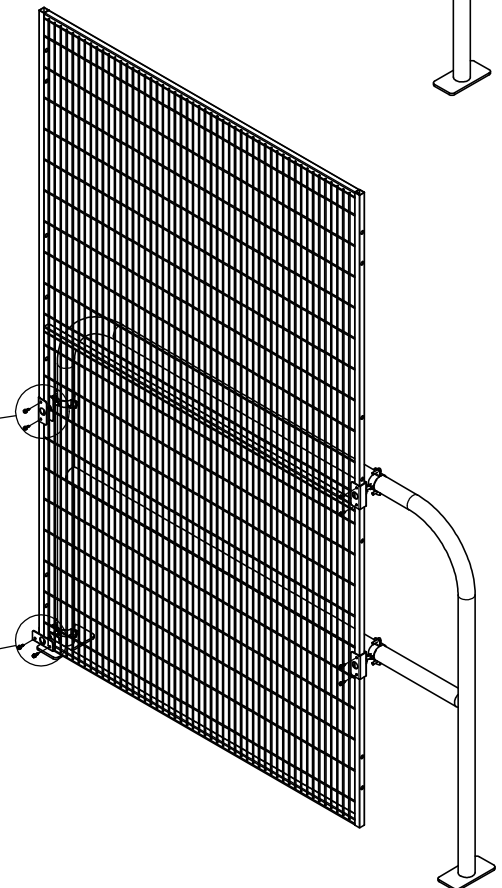

Follow Me

Nät mot räcke

Mesh on rail

36803300

Kit Mesh on Rail

13mm

5mm

Follow Me

Nät mot räcke

Mesh on rail

Not included
in kit:
89050811: 40-42 mm
89050812: 50-53 mm

Kit Mesh on rail
36803300

SmarTeam ID: 00050612

Follow Me

Nät mot räcke

Mesh on rail

*** Not included
in kit**

M8x1,5*
89050269

M8*
89050525

x3

M8x55*
89050044