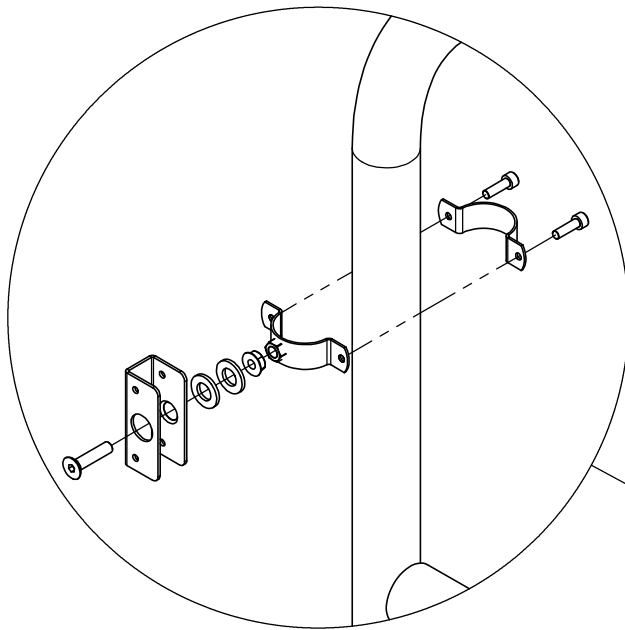

Follow Me

Nät mot räcke

Mesh on rail

36803300

Kit Mesh on Rail

13mm

5mm

Follow Me

Nät mot räcke

Mesh on rail

Not included
in kit:
89050811: 40-42 mm
89050812: 50-53 mm

Kit Mesh on rail
36803300

SmarTeam ID: 00050612

Follow Me

Nät mot räcke

Mesh on rail