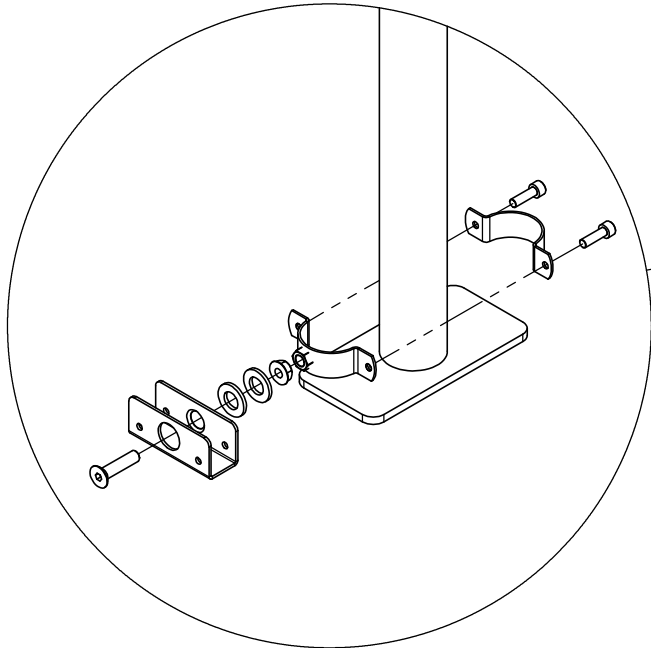

Follow Me

Nät mot räcke

Mesh on rail

36803300

Kit Mesh on Rail

13mm

5mm

Follow Me

Nät mot räcke

Mesh on rail

Not included
in kit:
89050811: 40-42 mm
89050812: 50-53 mm

Kit Mesh on rail
36803300

SmarTeam ID: 00050612

Follow Me

Nät mot räcke

Mesh on rail