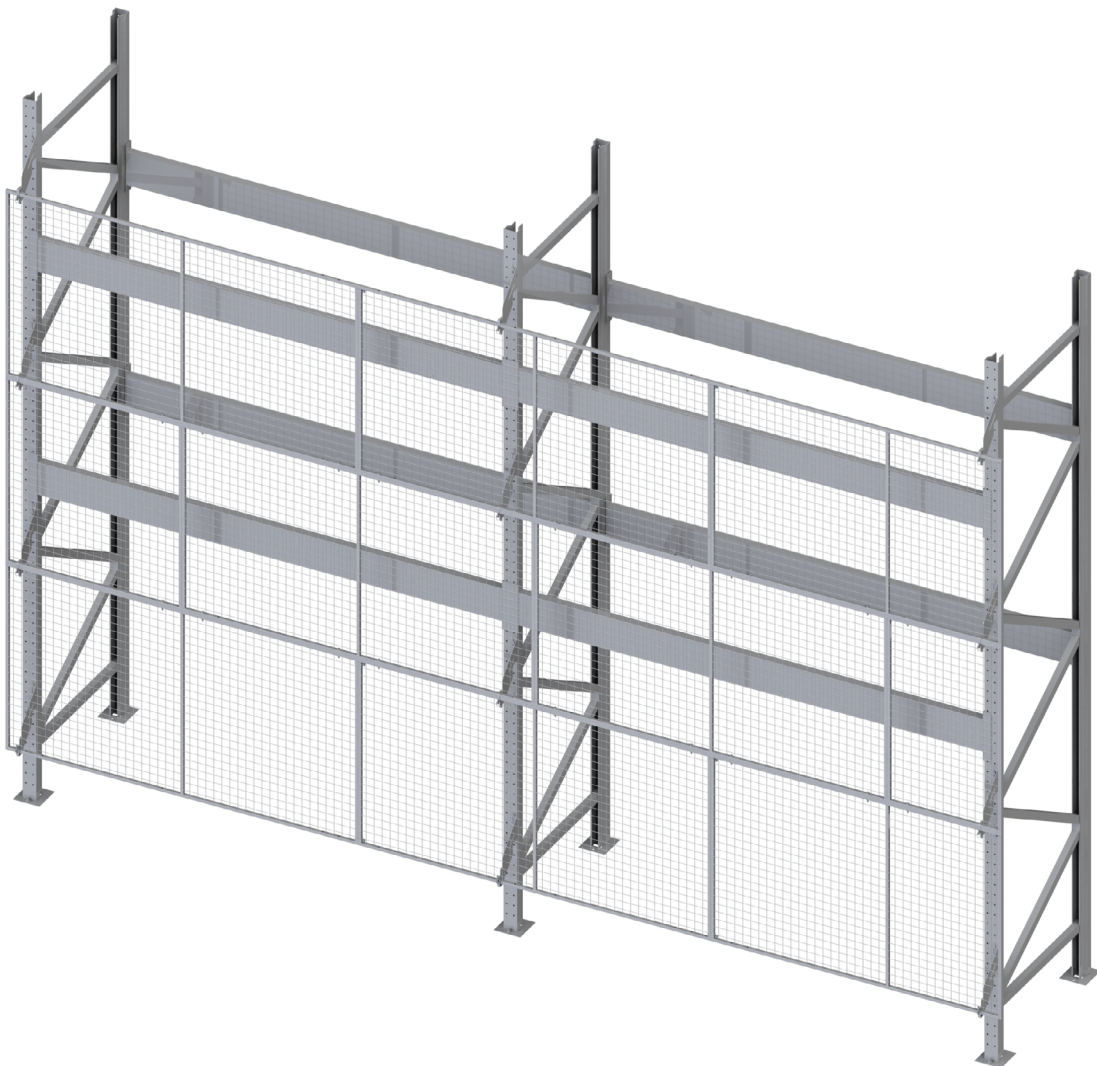

# ANTI COLLAPSE SYSTEM UNI BRACKET

KIT 35700199

# Anti-Collapse System

**Kit Uni-Bracket** 35700199

**x40**  
 M8x25

**x40**  
 M8

**x80**  
 Ø24x8,4x2

**Kit Uni-Bracket secure** 35700410

**x10**

**x10**