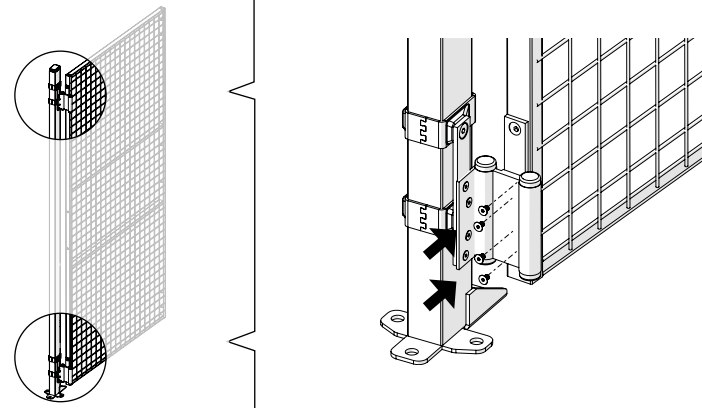

Kit Saloon Door

4

5

Kit Saloon Door

5

3

Art no: 88754738 ver. 01

Warehouse Partitioning