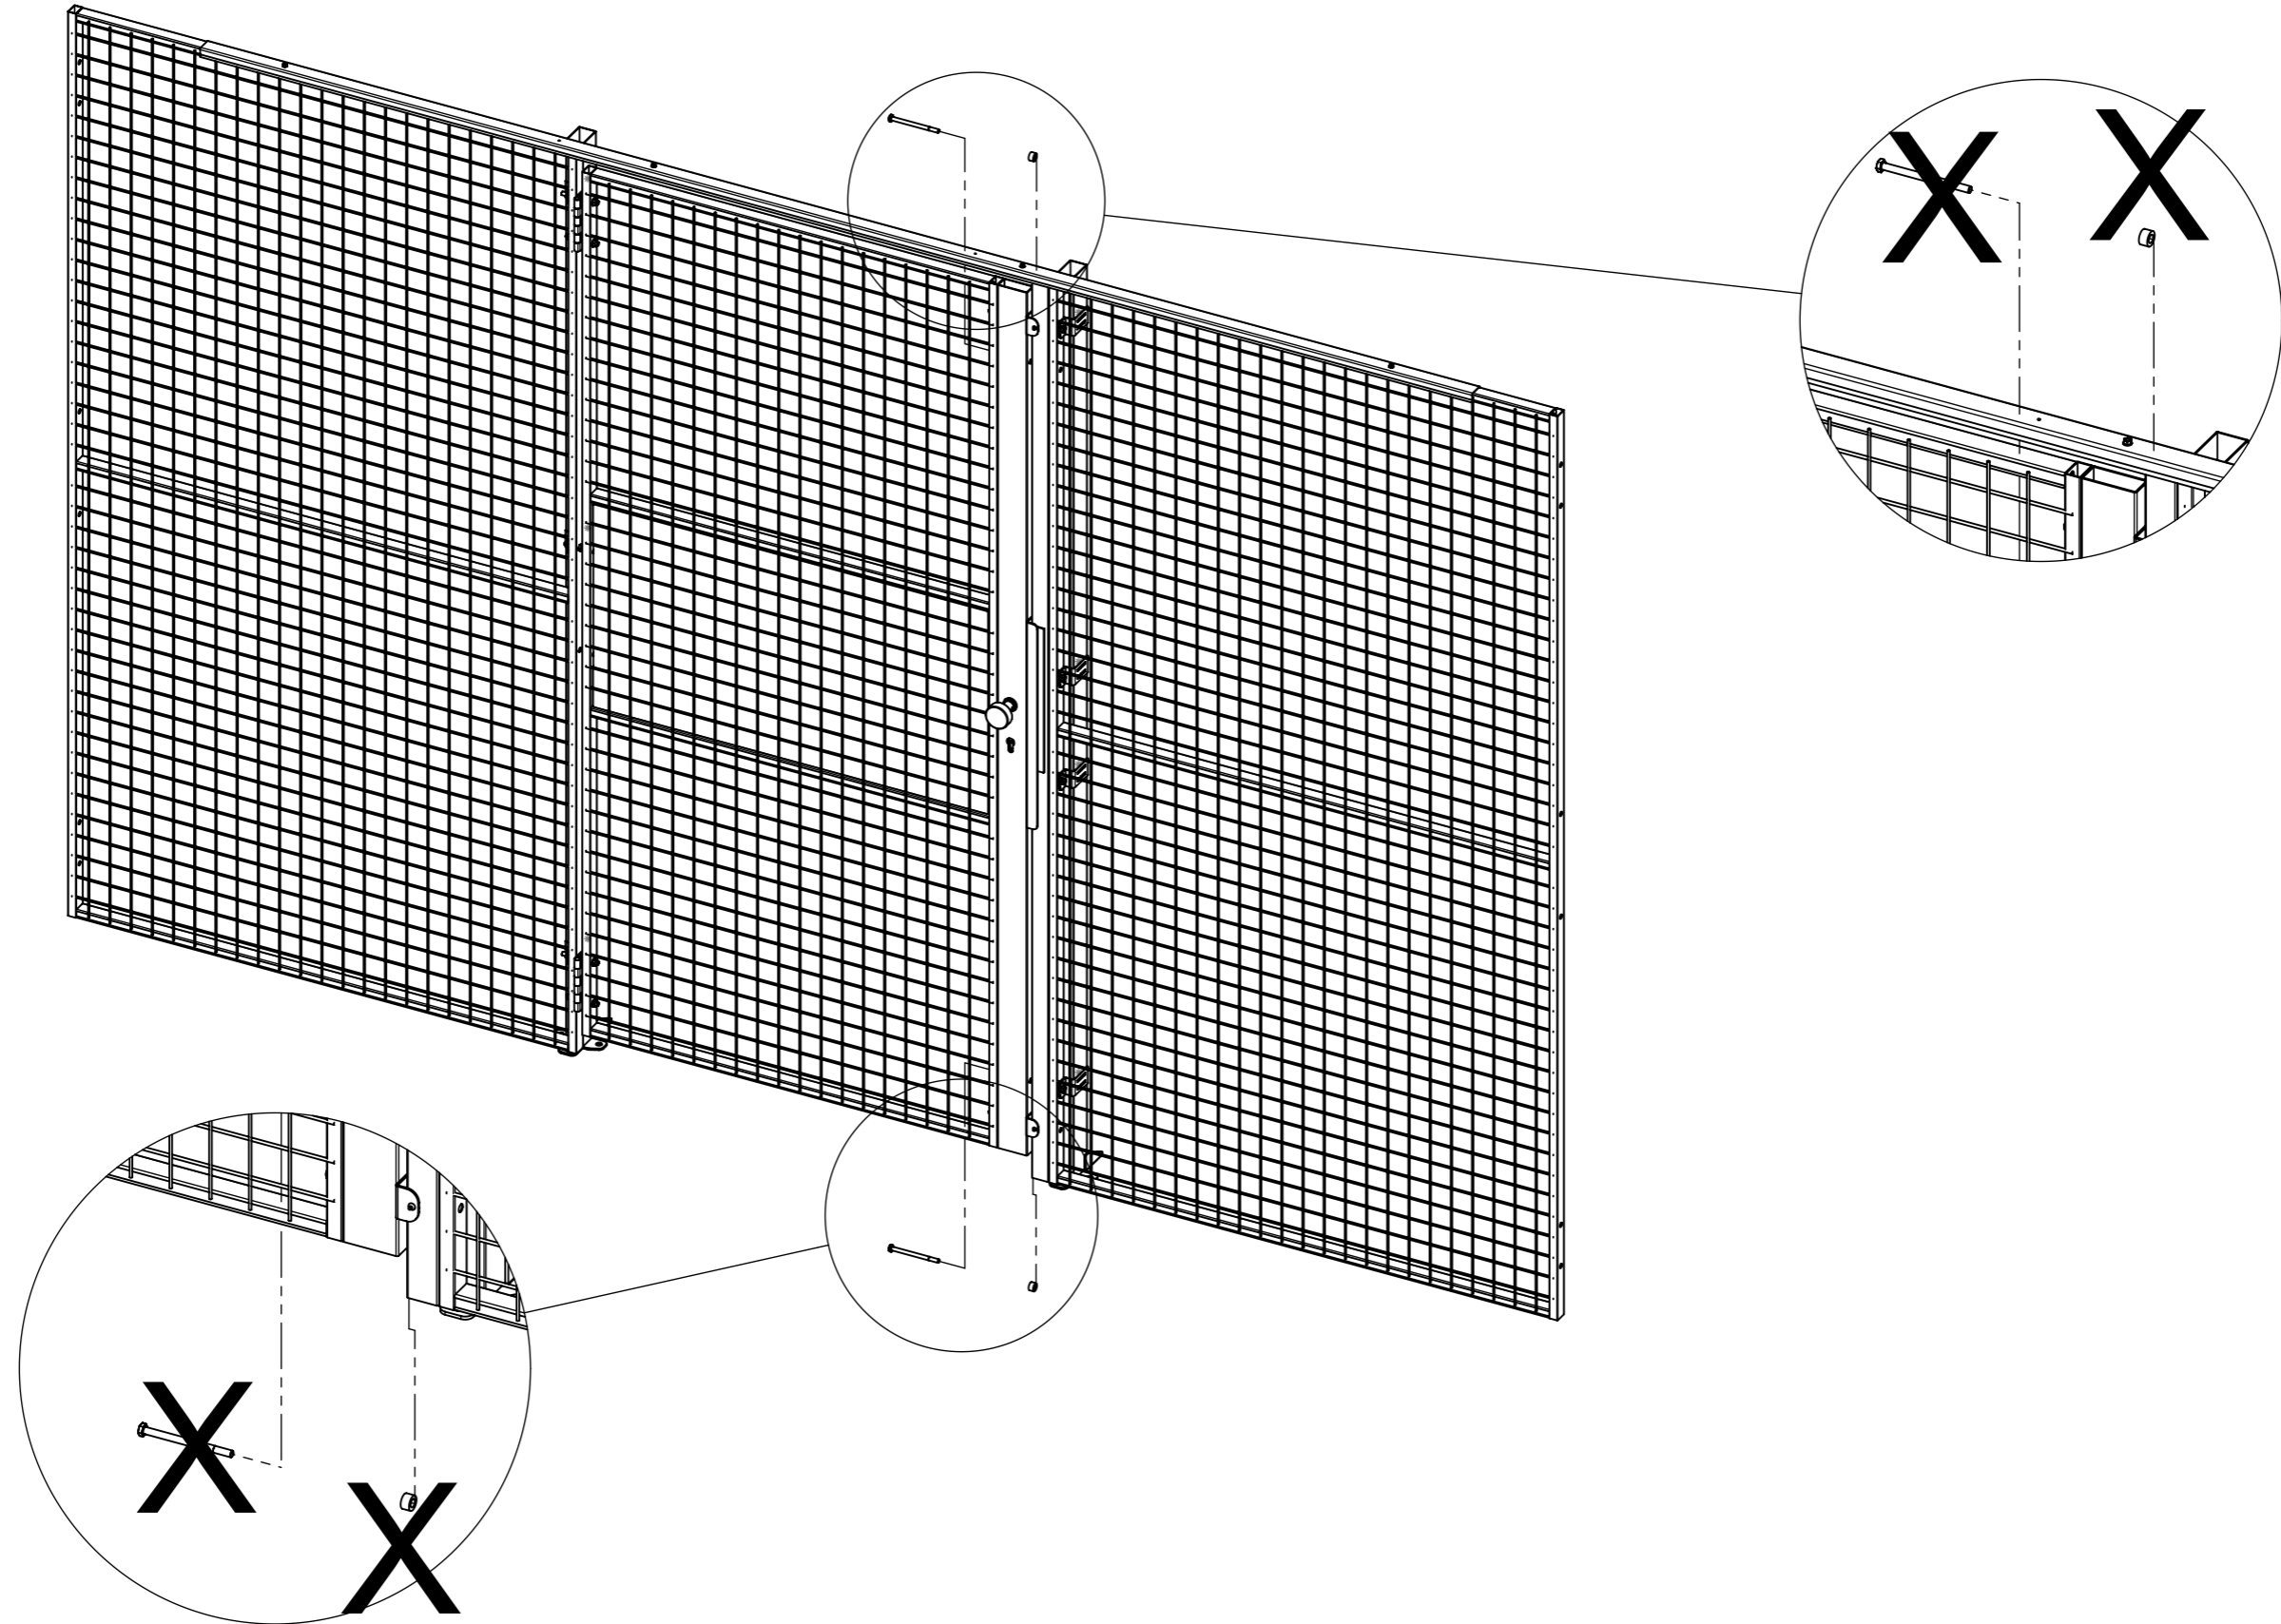

Hinged door with
Electric strike EC

Follow Me

Kit 7770

SmartTeam ID: 00046199

Article no.: 88754495 0.2

www.troax.com