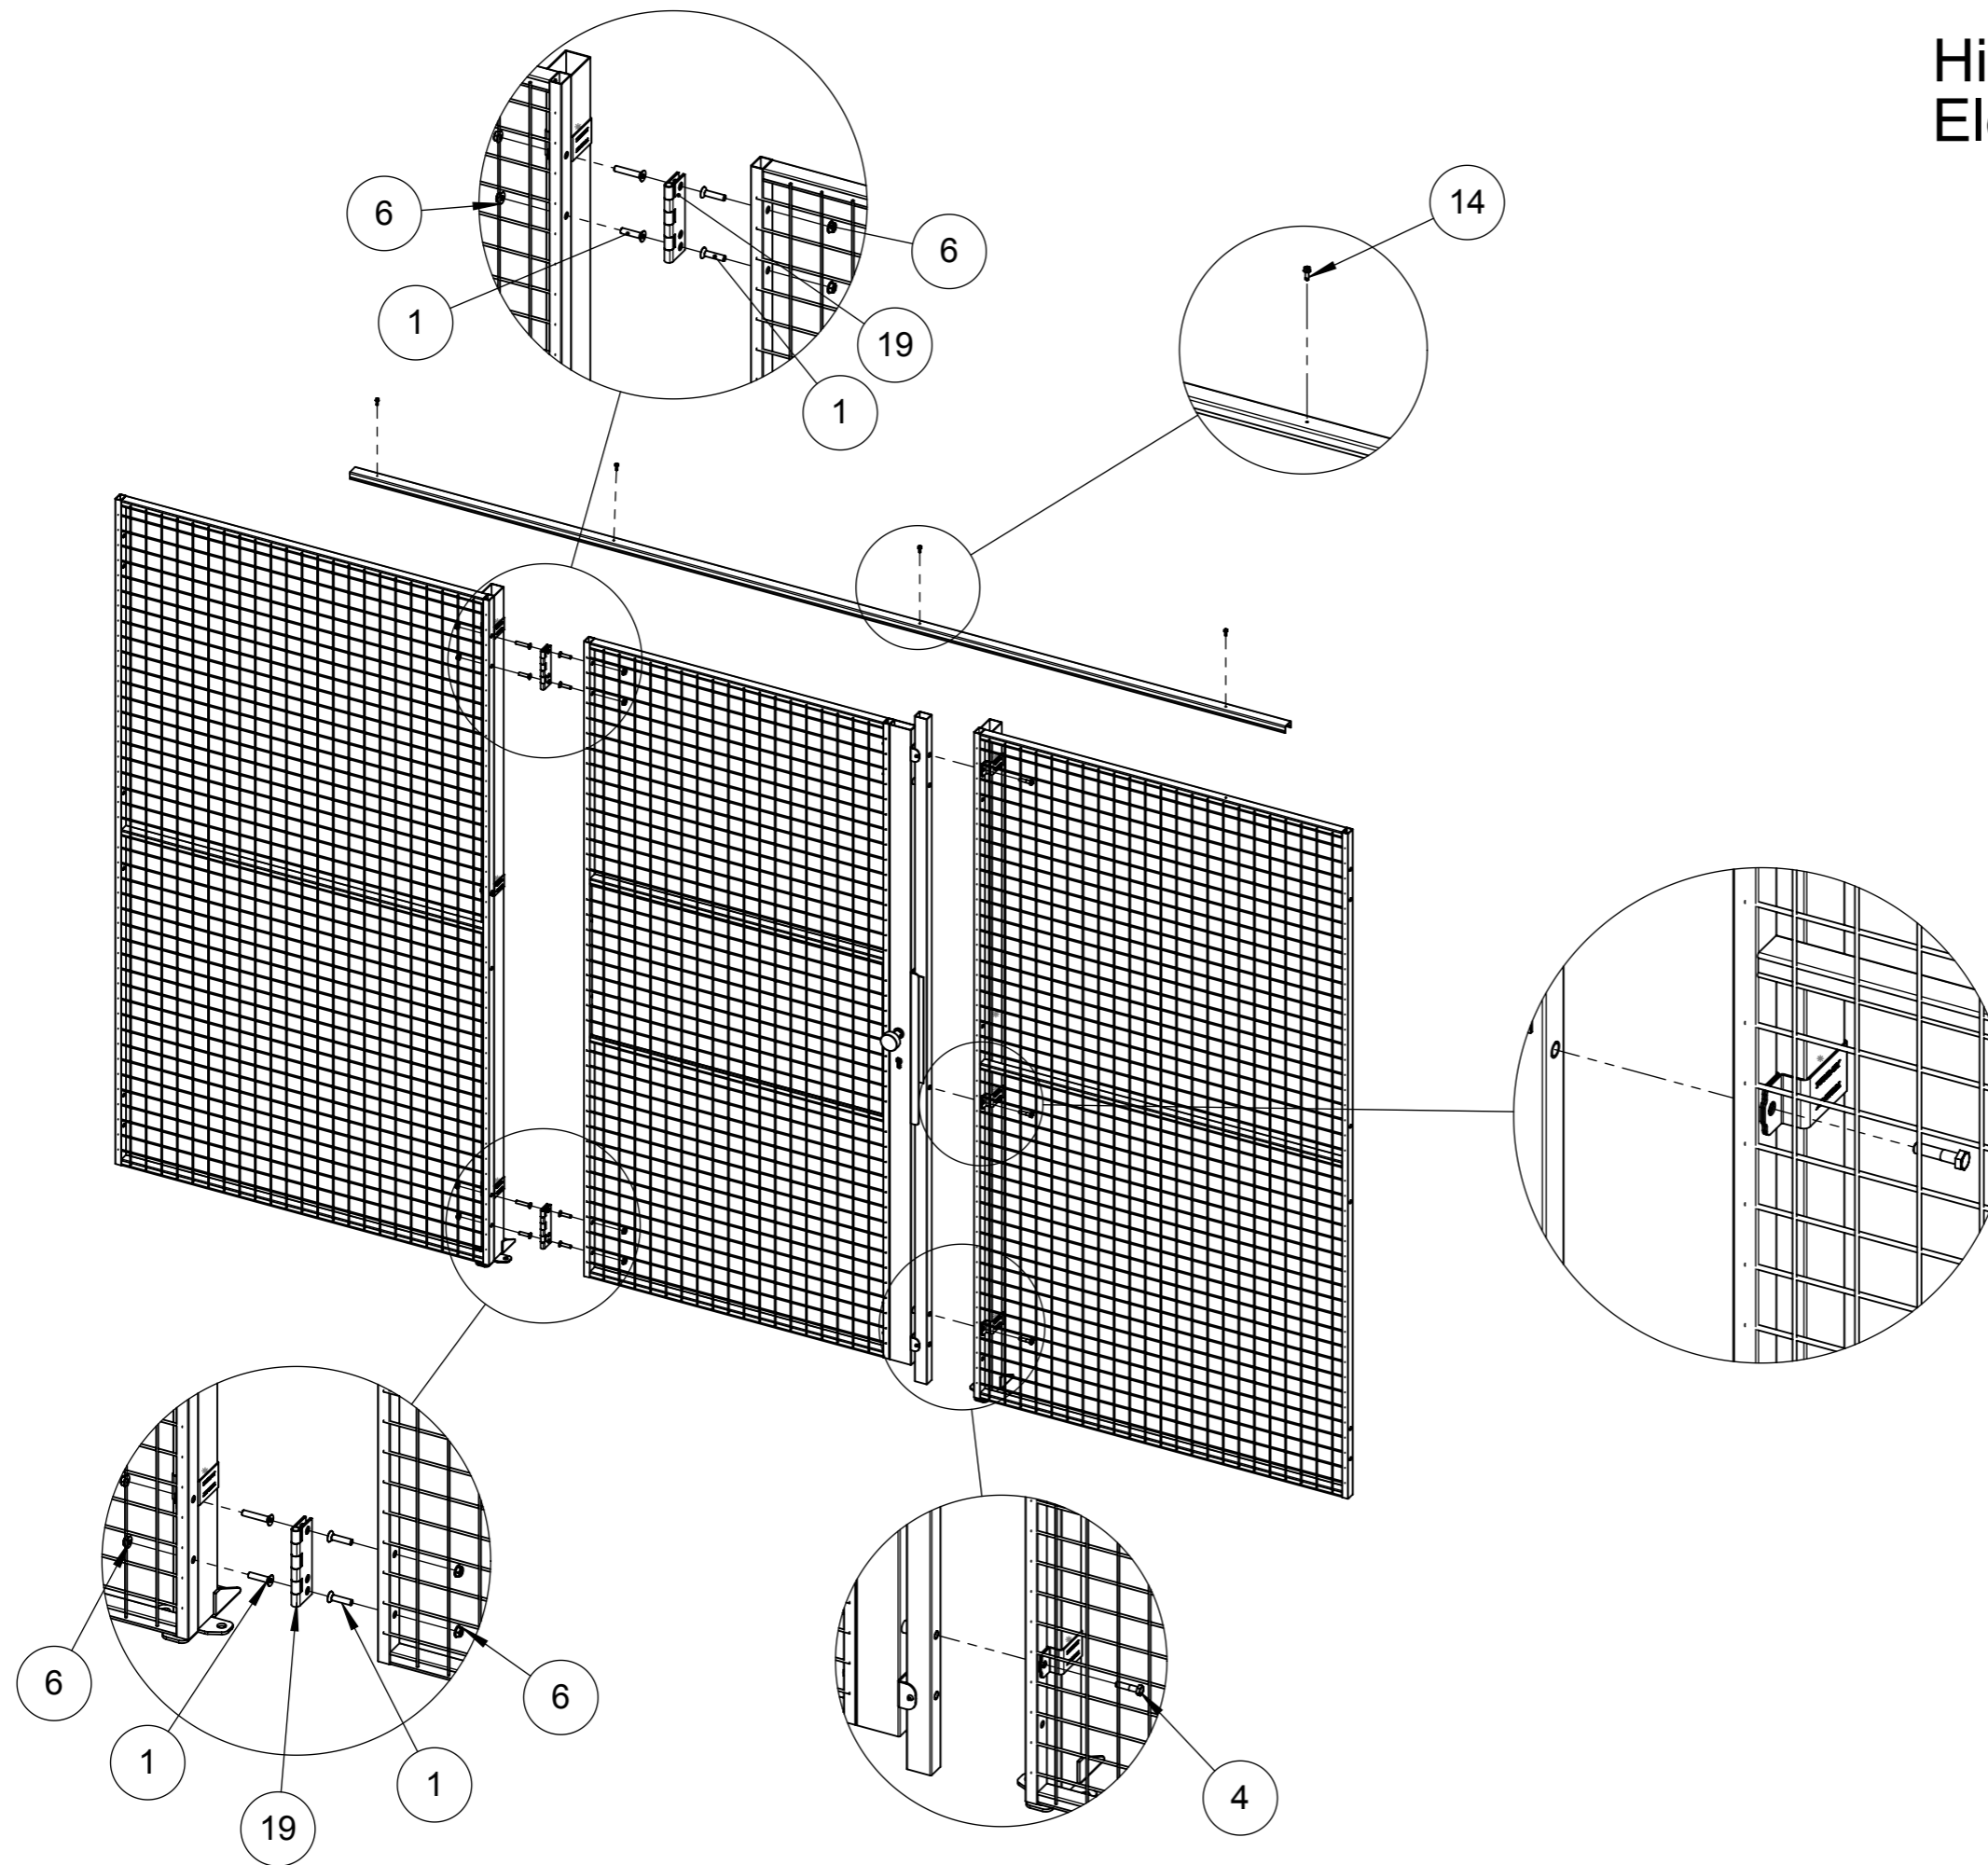

# Hinged door with Electric strike EC

**TROAX**  
Follow Me  
Kit 7770

Pos	Description	Art.no
1	Screw MF6S M8x35 Din 7991	89050138
2	Str. plate tube Solid euro	36700540
3	Narrow lock SAG 18405 WO 45mm	89051064
4	Angle 499 Euro electric	36700051
5	Bolt M6S M8x35	89050042
6	Electrical strikes 14/24v	89100094
8	Screw MF6S 5X16	89050136
9	Electrical strikes Euro	36700050
10	Screw MF6S M8x16	89050109
11	Spacer 62x23x5	36700053
12	Spacer 18x10.5	36700045
13	Screw MF6S 4x10	89050133
14	Locking tube EC L=2100 hinged	36701140
15	Screw M8x110 M6S	89050058
16	Door stop w. bumper MHL	36900109

# Hinged door with Electric strike EC

**TROAX**  
Follow Me  
Kit 7770

SmartTeam ID: 00046199

Article no.: 88754495

[www.troax.com](http://www.troax.com)

Pos	Description	Art.no
1	Screw MF6S M8x35 Din 7991	89050138
4	Bolt M6S M8x35	89050042
6	Nut M8 Tensifl.Din 6923	89050525
7	Door UX450 P 2100x980 L/R	36098100
9	Narrow lock SAG 18405 WO 45mm	89051064
14	Screw Ø4,8x16	89050083
19	Hinge Fensing fzb	89050759
21	Screw MF6S M8x45	89050139
22	Door stop w. bumper MHL	36900109
23	Kit Knob and handle	36703000