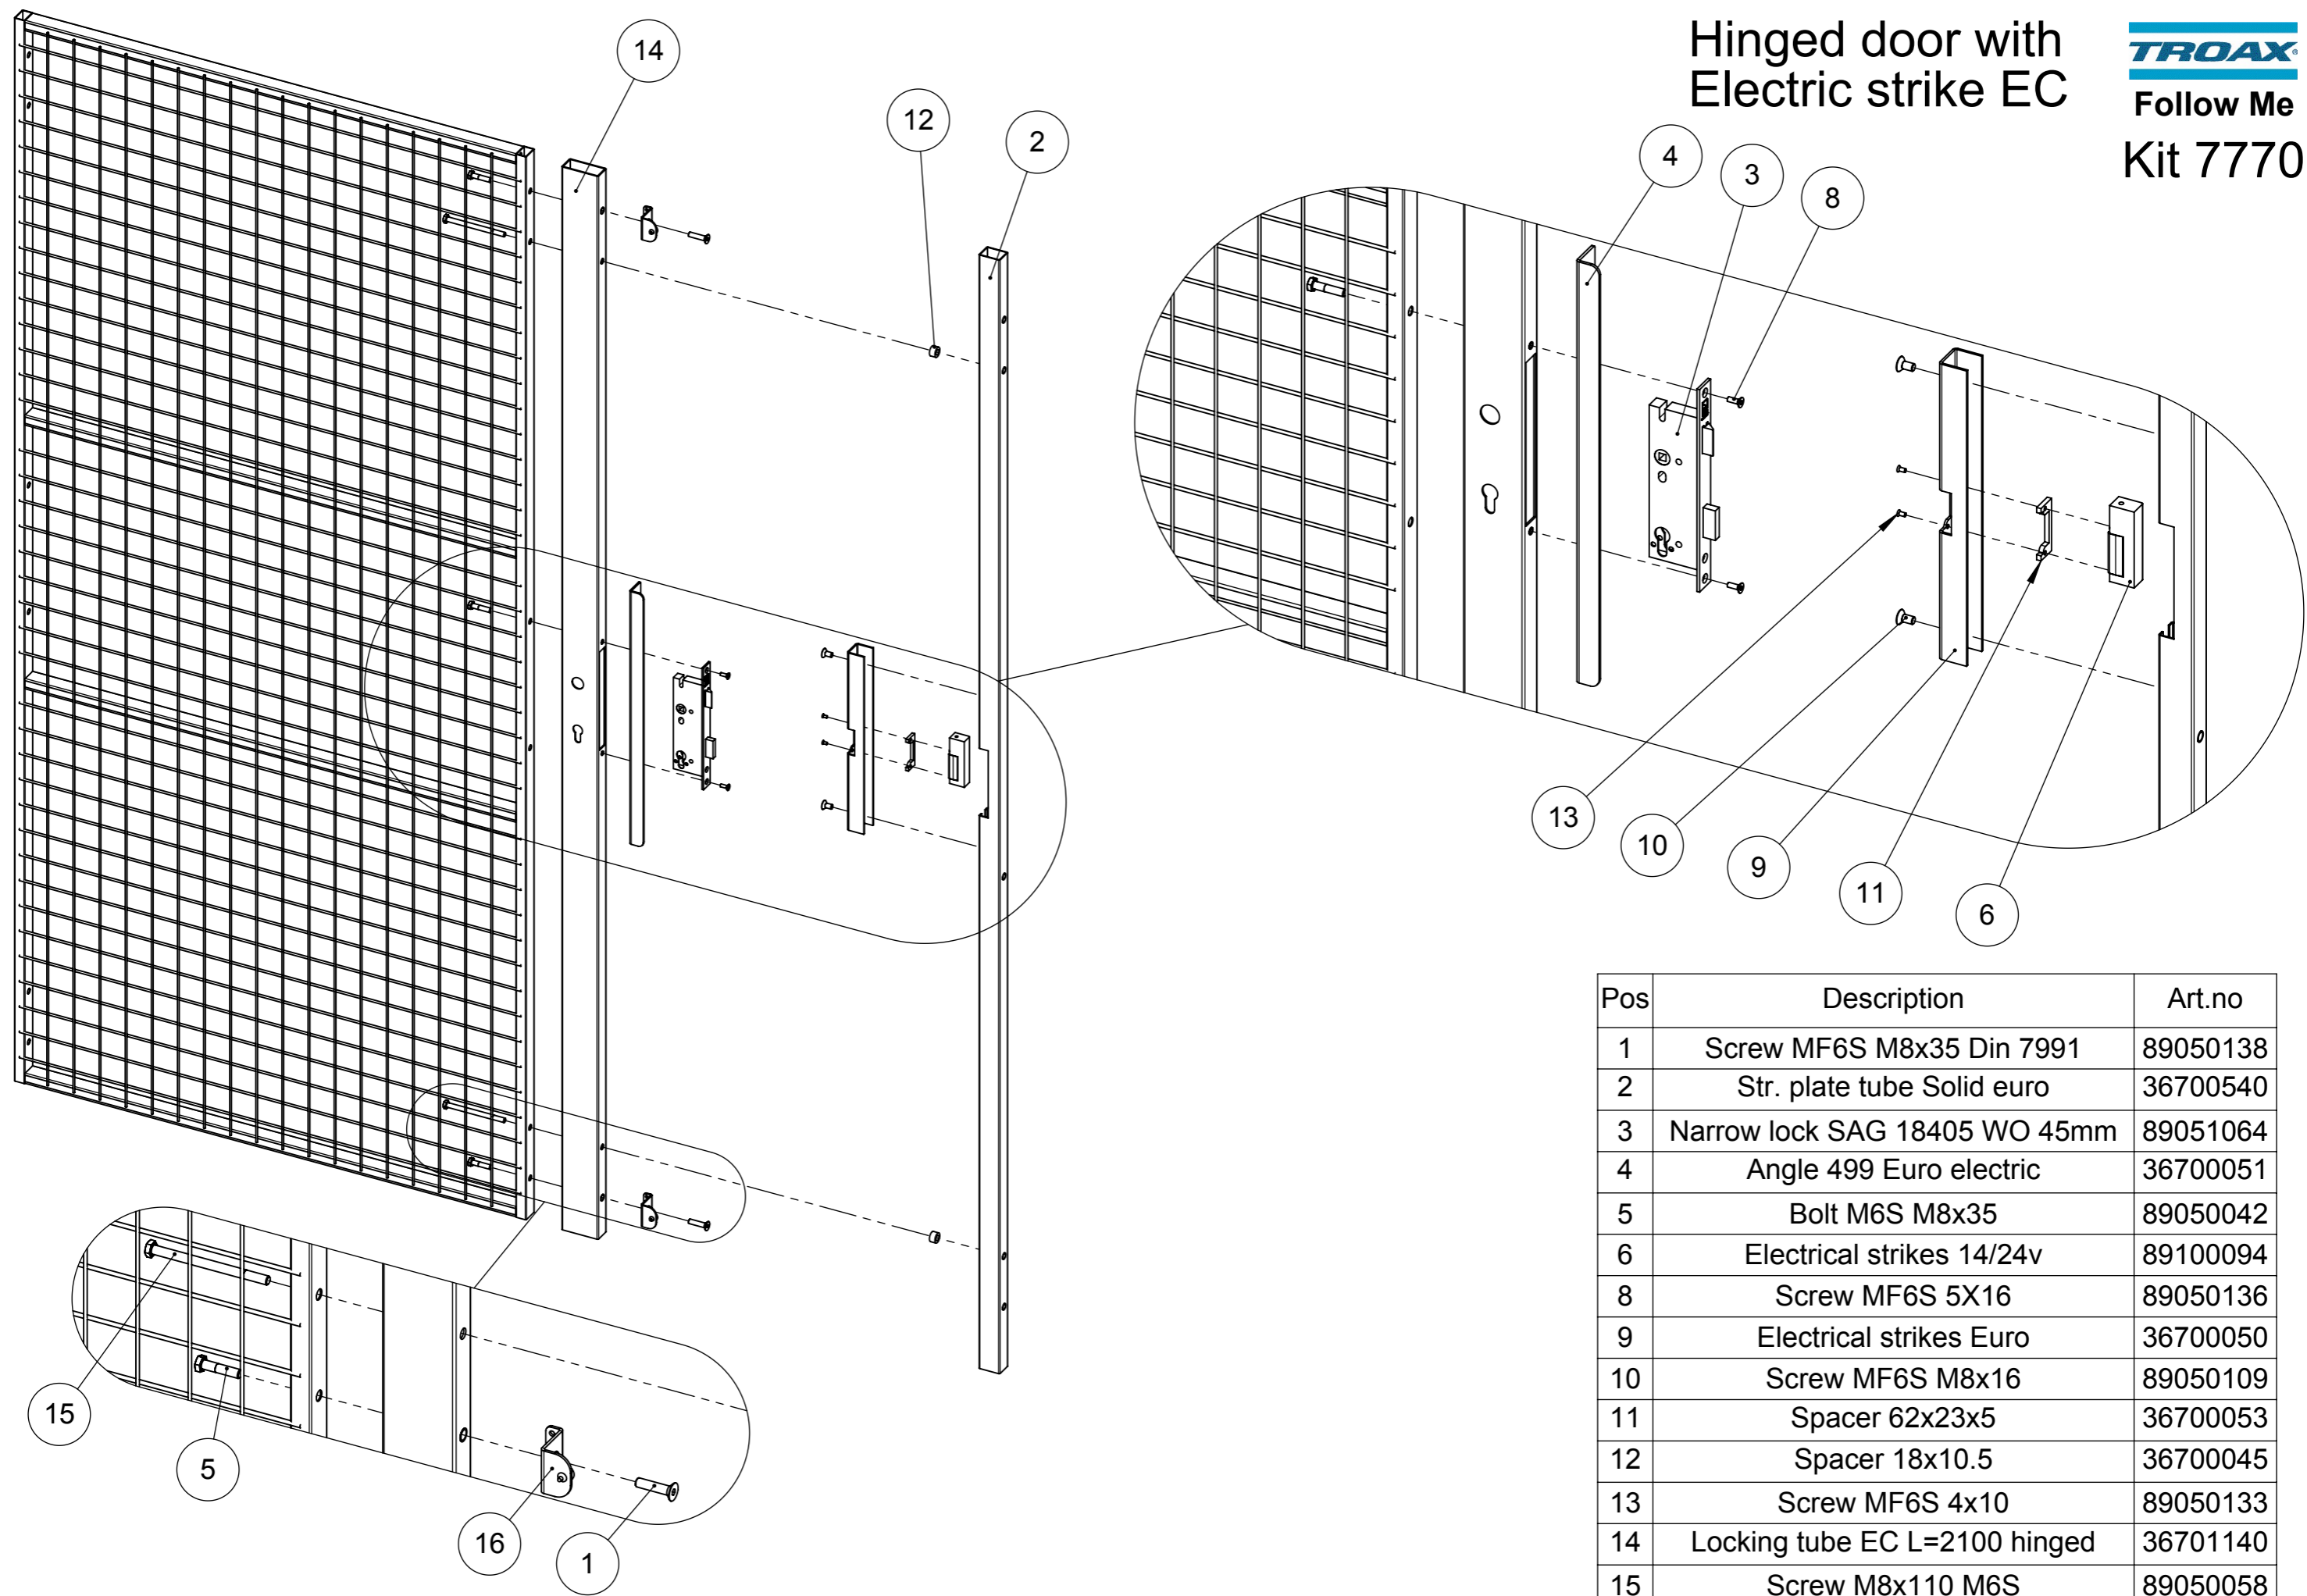

# Hinged door with Electric strike EC

**TROAX**  
Follow Me  
Kit 7770

Pos	Description	Art.no
1	Screw MF6S M8x35 Din 7991	89050138
2	Str. plate tube Solid euro	36700540
3	Narrow lock SAG 18405 WO 45mm	89051064
4	Angle 499 Euro electric	36700051
5	Bolt M6S M8x35	89050042
6	Electrical strikes 14/24v	89100094
8	Screw MF6S 5X16	89050136
9	Electrical strikes Euro	36700050
10	Screw MF6S M8x16	89050109
11	Spacer 62x23x5	36700053
12	Spacer 18x10.5	36700045
13	Screw MF6S 4x10	89050133
14	Locking tube EC L=2100 hinged	36701140
15	Screw M8x110 M6S	89050058
16	Door stop w. bumper MHL	36900109

# Hinged door with Electric strike EC

**TROAX**  
Follow Me  
Kit 7770

SmartTeam ID: 00046199

Article no.: 88754495

[www.troax.com](http://www.troax.com)

Pos	Description	Art.no
1	Screw MF6S M8x35 Din 7991	89050138
4	Bolt M6S M8x35	89050042
6	Nut M8 Tensifl.Din 6923	89050525
7	Door UX450 P 2100x980 L/R	36098100
9	Narrow lock SAG 18405 WO 45mm	89051064
14	Screw Ø4,8x16	89050083
19	Hinge Fensing fzb	89050759
21	Screw MF6S M8x45	89050139
22	Door stop w. bumper MHL	36900109
23	Kit Knob and handle	36703000