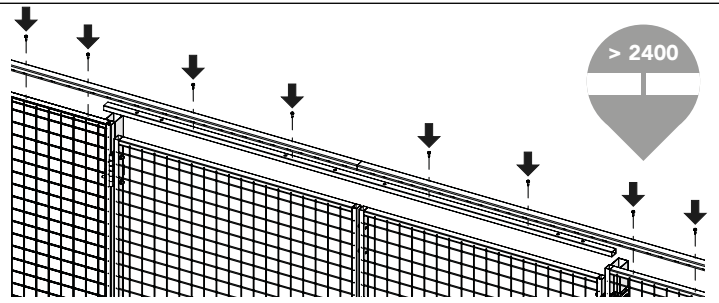

5mm

Quickdrilling screw 4,2x13

5

Door ≥ 1200mm

6

13mm

Art no: 88754500 ver. 01

Bag for kit 7740