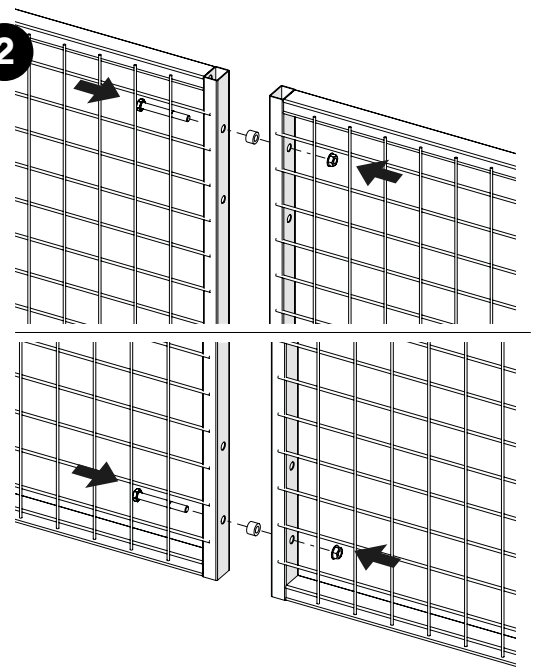

Bag for kit 7740

1

13mm

2

Bag for kit 7740/405

3

13mm

5mm

Bag for kit 7740

4

13mm

5mm