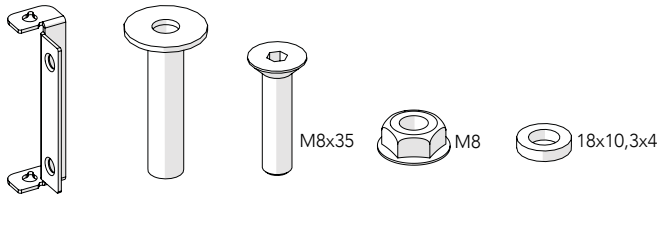

**Kit 405 UX + Bag for kit 405
+ Bag for kit 7730**