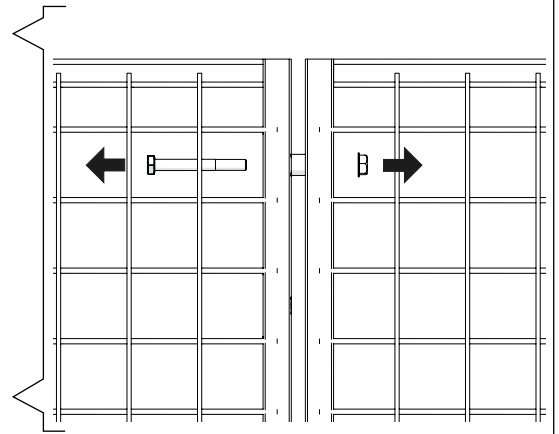

Quickdrilling screw 4,2x13

5

Door ≥ 1200mm

6

13mm

Art no: 88754500 ver. 01

Bag for kit 7740

7

13mm

M8x35

5mm

M8