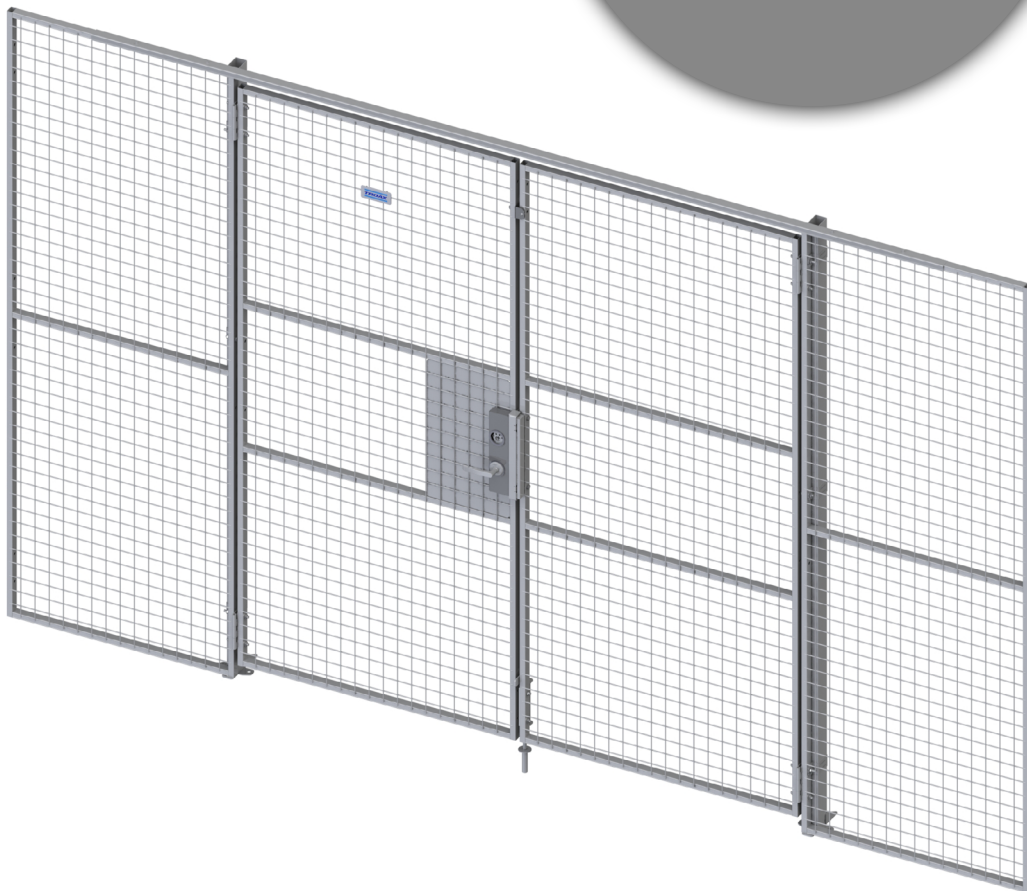

Warehouse Partitioning

Double Hinged
door
AC Lock

Kit 36907740, 36800240

Art no: 88754500 ver. 01
Print no: 201911-4386-EN

Follow me

www.troax.com

Double Hinged door ASSA Cylinder

Kit 7740 MHL UX AC L Hinge 36907740