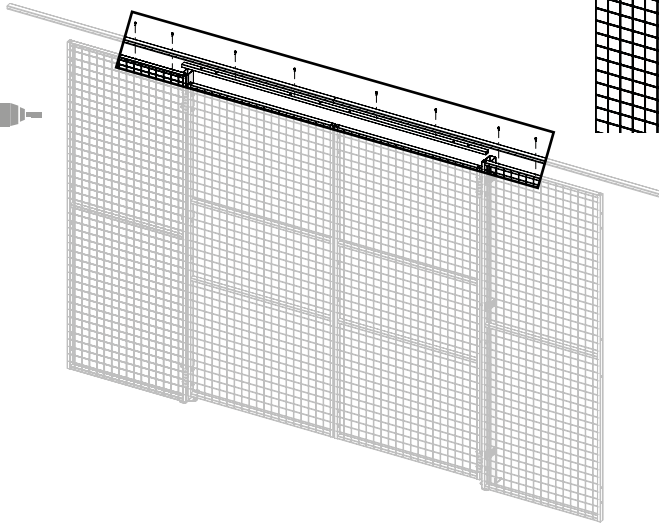

Quickdrilling screw 4,2x13

5

6

Art no: 88754499 ver.01

Bag for kit 7730

7