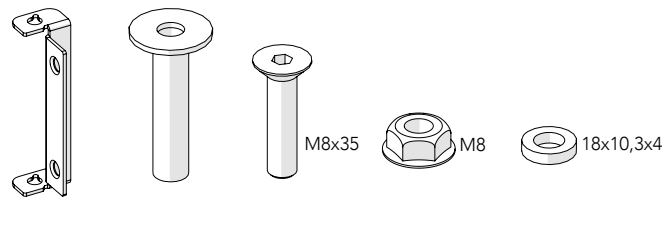

**Kit 405 UX + Bag for kit 405
+ Bag for kit 7730**