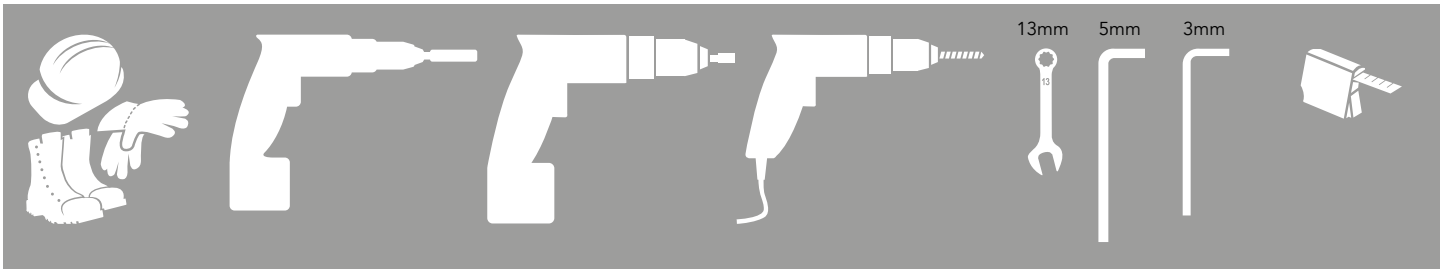

Double Hinged door Euro Cylinder

Kit 7730 MHL UX EC Hinge door 36907730

- 89051064 x1
- 36901529 x1
- 36901539 x1
- 36901519 x1
- 36901549 x1
- 89050765 x1
- 36901559 x1
- 89050207 x1
- 89200000 TROAX x1

Bag for kit 7730 88697730

- 89050759 x2
- 3690109 x2
- 36700045 x2 15x8x10
- 89200126 x2
- 36700082 x4 18x10,3x4
- 89050138 x11 M8x35
- 89050139 x3 M8x45
- 89050045 x2 M8x65
- 89050042 x3 M8x35
- 89050209 x2 M5x20
- 89050136 x2 M5x16
- 89050525 x17 M8

Art no: 88754499 ver.01

Kit 405 UX acc. Hinged dbl 36800240

- 36501019 x1
- 26503119 x1
- 26503129 x1

Bag for kit 405 36800515

- 89050759 x2
- 89050139 x2 M8x45
- 89050138 x7 M8x35
- 89050042 x1 M8x35
- 89050109 x2 M8x16
- 89050525 x10 M8

Quickdrilling screw 4,2x13 20500350

- 89050082 x15 4,2x13