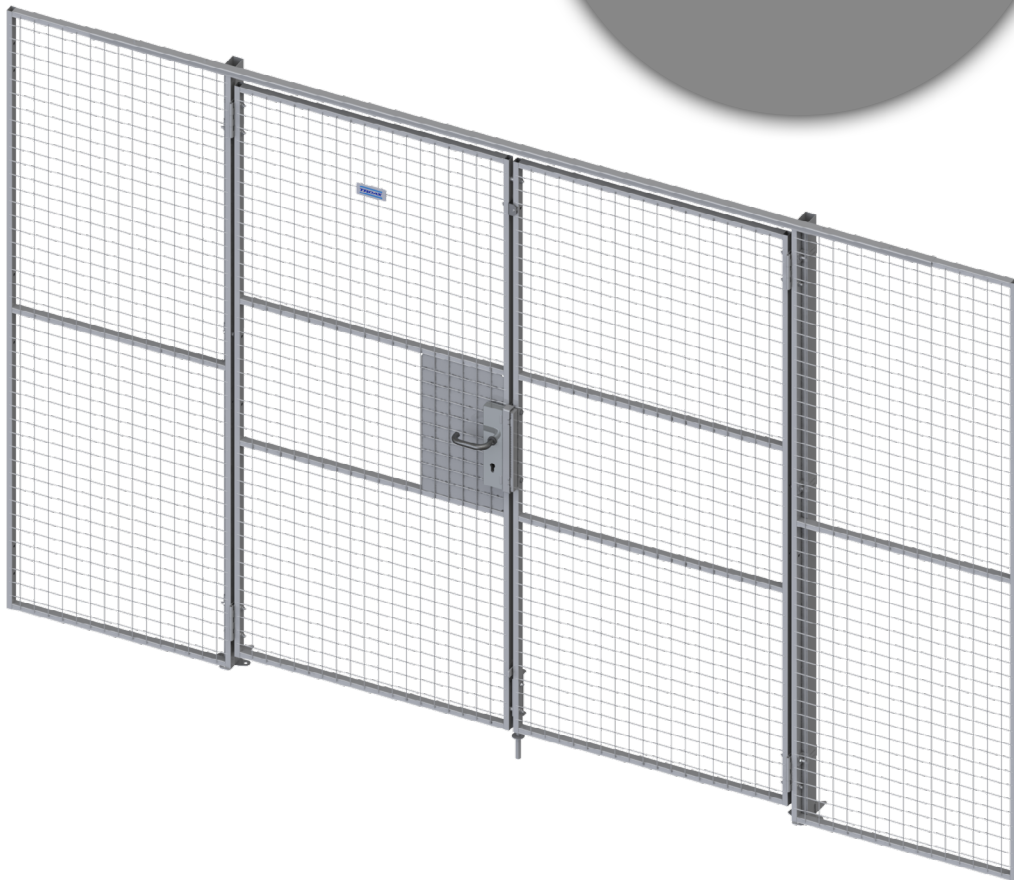

# Warehouse Partitioning

Double Hinged  
door  
EC Lock

**Kit 36907730, 36800240**

Art no: 88754499 ver. 01  
Print no: 201903-2443-EN