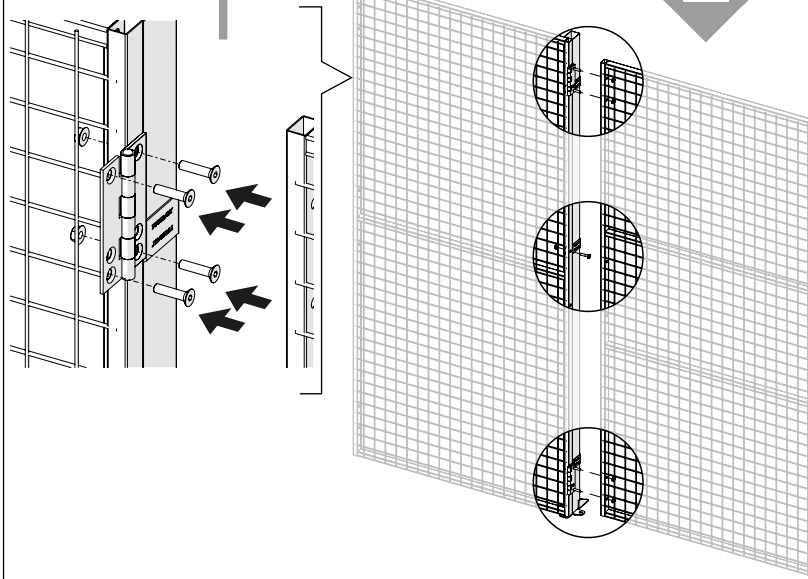

Warehouse
partitioning

Hinged door
EC Lock

Kit 36907730

Art no: 88754492 Ver. 02
Print no: 201912-1184-EN

Follow me

www.troax.com

Hinged door Euro Cylinder Lock

Kit 7730 MHL UX EC Hinge door 36907730

Art no: 88754492 ver.02

Bag for kit 7730 88697730

**Bag for
kit 7730**

**Bag for
kit 7730**

**Bag for
kit 7730**

Art.no: 88754492 ver. 02

**Kit UXP
Swing door**

5