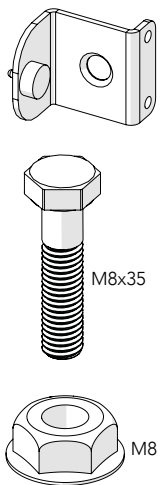

Warehouse
partitioning

Hinged door
EC Lock

Kit 36907730

Art no: 88754492 Ver. 02
Print no: 201912-1184-EN

Follow me

www.troax.com

Hinged door Euro Cylinder Lock

Kit 7730 MHL UX EC Hinge door 36907730

Art no: 88754492 ver.02

Bag for kit 7730 88697730

**Bag for
kit 7730**

**Bag for
kit 7730**

**Bag for
kit 7730**

Art.no: 88754492 ver. 02

**Kit UXP
Swing door**

5

6

13mm

Art no: 88754492 ver.02

**Kit UXP
Swing door**

7

13mm

5 mm

Art.no: 88754492 Ver. 02