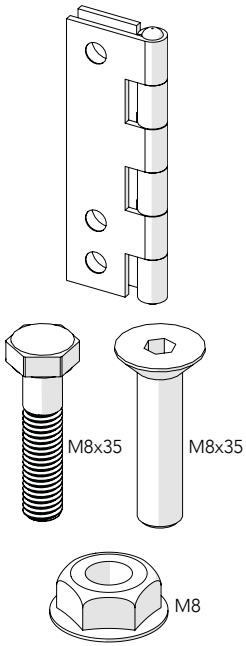

Warehouse
partitioning

Hinged door
EC Lock

Kit 36907730

Art no: 88754492 Ver. 02
Print no: 201912-1184-EN

Follow me

www.troax.com

Hinged door Euro Cylinder Lock

Kit 7730 MHL UX EC Hinge door 36907730

Art no: 88754492 ver.02

Bag for kit 7730 88697730

**Bag for
kit 7730**

**Bag for
kit 7730**

**Bag for
kit 7730**

Art.no: 88754492 ver. 02

**Kit UXP
Swing door**

5

6

13mm

Art no: 88754492 ver.02

**Kit UXP
Swing door**

7

13mm

5 mm

Art.no: 88754492 Ver. 02