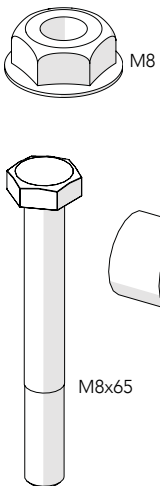

Warehouse
partitioning

Hinged door
EC Lock

Kit 36907730

Art no: 88754492 Ver. 02
Print no: 201912-1184-EN

Follow me

www.troax.com

Hinged door Euro Cylinder Lock

Kit 7730 MHL UX EC Hinge door 36907730

Art no: 88754492 ver.02

Bag for kit 7730 88697730

**Bag for
kit 7730**

**Bag for
kit 7730**

**Bag for
kit 7730**

Art.no: 88754492 ver. 02

**Kit UXP
Swing door**

5

6

13mm

Art no: 88754492 ver.02

**Kit UXP
Swing door**

7

13mm

5 mm

Art.no: 88754492 Ver. 02