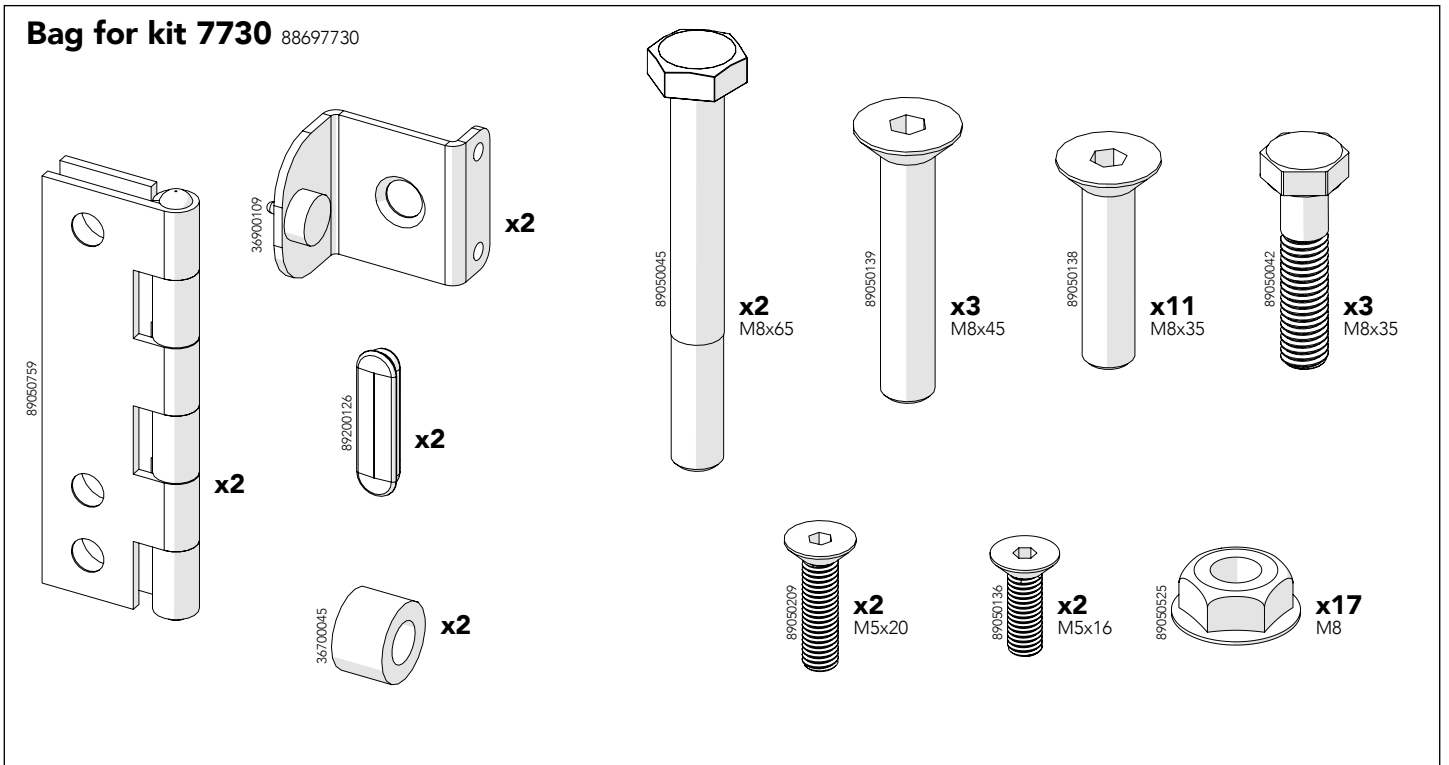

Warehouse
partitioning

Hinged door
EC Lock

Kit 36907730

Art no: 88754492 Ver. 02
Print no: 201912-1184-EN

Follow me

www.troax.com

Hinged door Euro Cylinder Lock

Kit 7730 MHL UX EC Hinge door 36907730

Art no: 88754492 ver.02

Bag for kit 7730 88697730

**Bag for
kit 7730**

**Bag for
kit 7730**

**Bag for
kit 7730**

Art.no: 88754492 ver. 02

**Kit UXP
Swing door**

5

6

13mm

Art no: 88754492 ver.02

**Kit UXP
Swing door**

7

13mm

5 mm

Art.no: 88754492 Ver. 02

**Bag for
kit 7730**

12

5 mm

13mm

Kit 7730

13