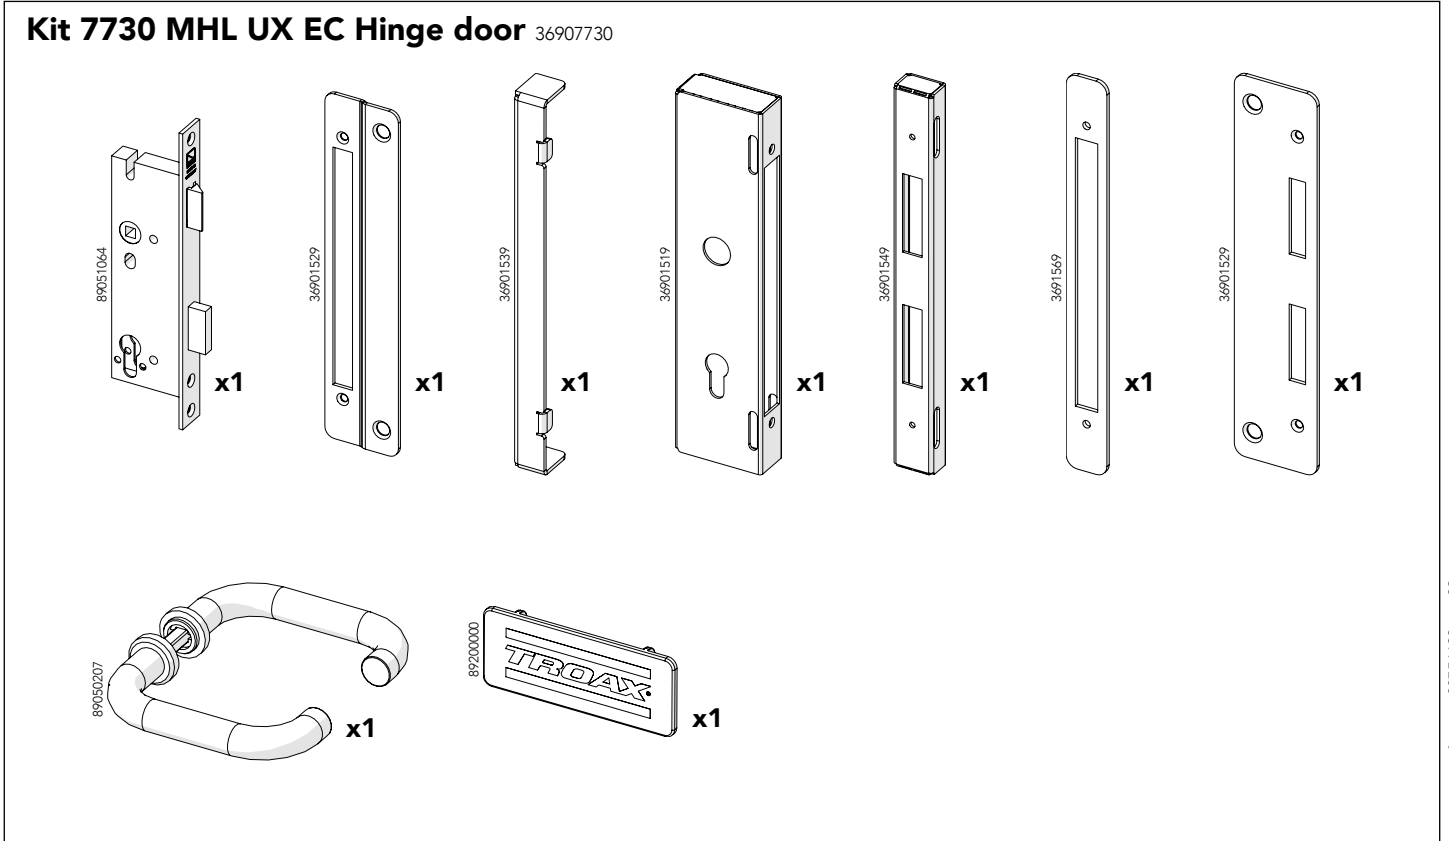

Warehouse
partitioning

Hinged door
EC Lock

Kit 36907730

Art no: 88754492 Ver. 02
Print no: 201912-1184-EN

Follow me

www.troax.com

Hinged door Euro Cylinder Lock

Kit 7730 MHL UX EC Hinge door 36907730

Art no: 88754492 ver.02

Bag for kit 7730 88697730

**Bag for
kit 7730**

**Bag for
kit 7730**

**Bag for
kit 7730**

Art.no: 88754492 ver. 02

**Kit UXP
Swing door**

5