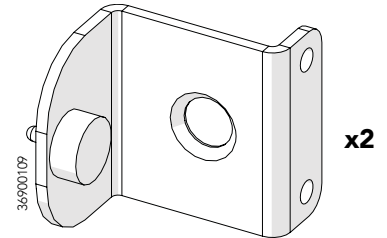

Art no: 88754001 ver.02