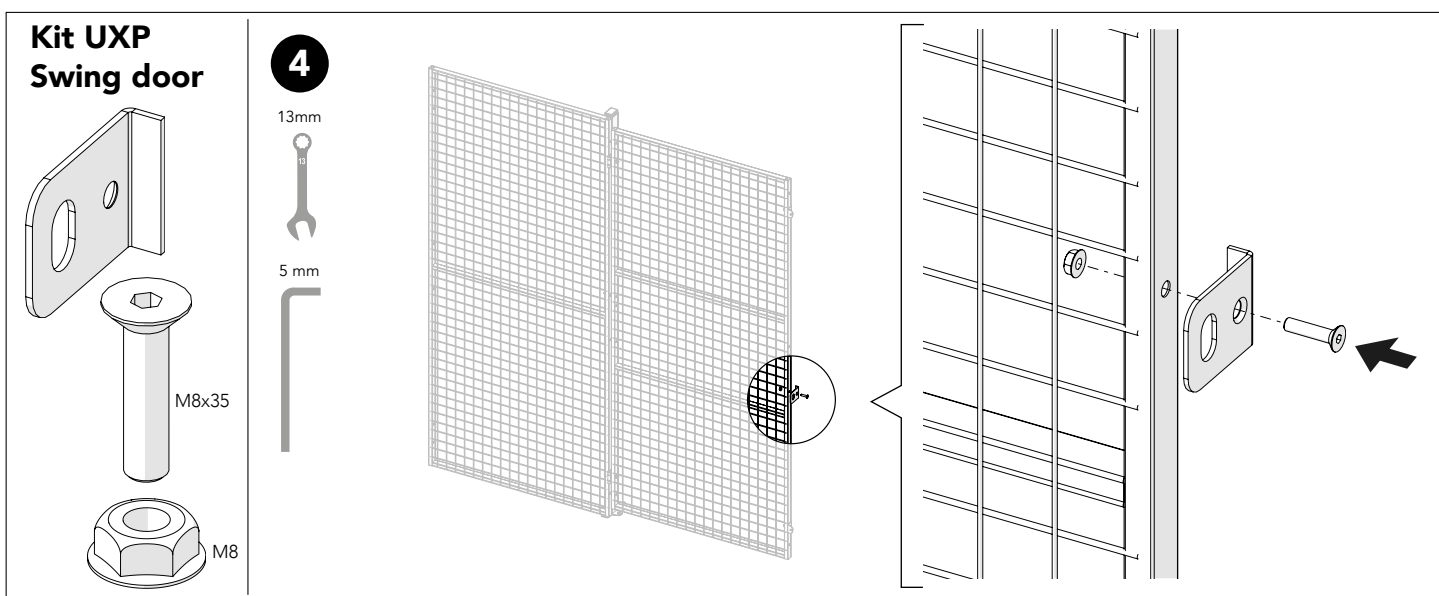

ASSEMBLY INSTRUCTION
– JUST FOLLOW ME

HINGED DOOR FOR PADLOCK

KIT 36800100

Hinged door for padlock

Kit UXP Swing door 36800100

Art no: 88754001 ver. 003

Art no: 38754001 ver: 003

Kit UXP Swing door