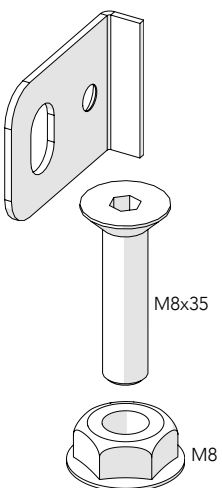

Kit UXP Swing door