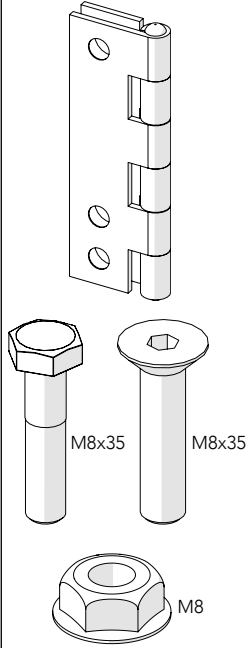

Kit UXP Swing door