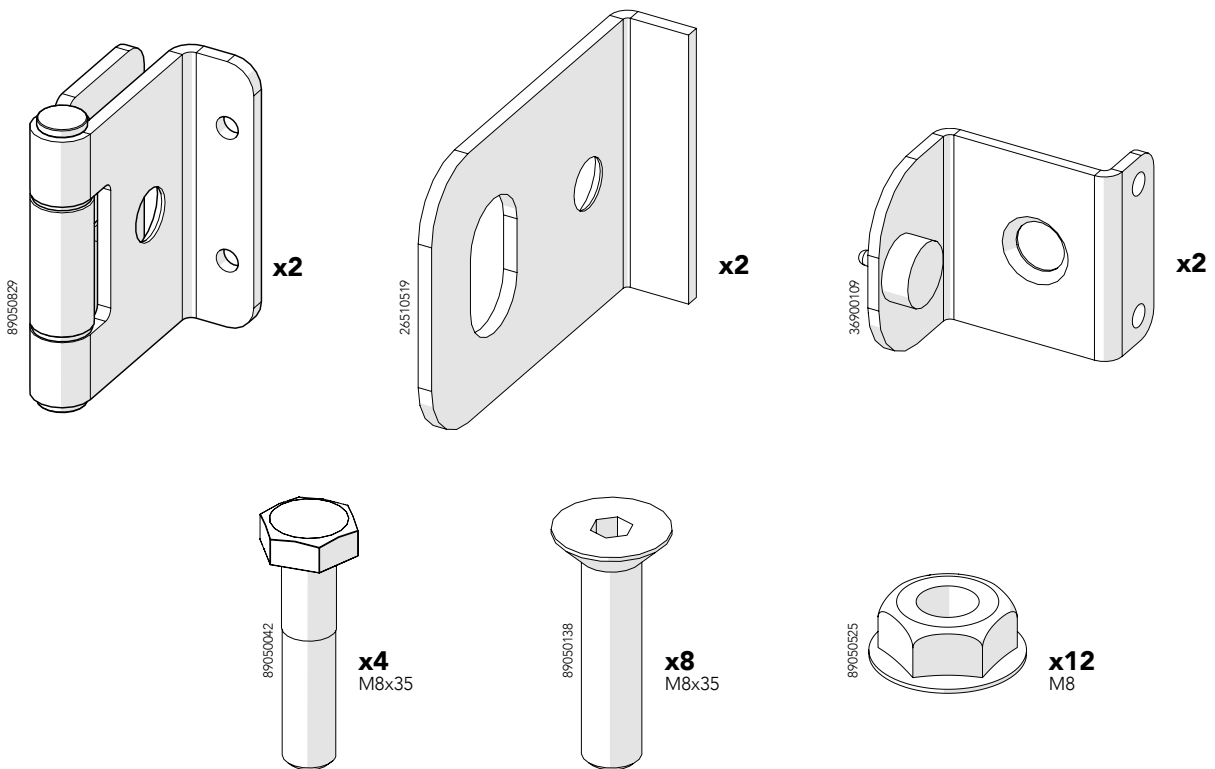

ASSEMBLY INSTRUCTION
– JUST FOLLOW ME

HINGED DOOR FOR PADLOCK

KIT 36800100

Hinged door for padlock

Kit UXP Swing door 36800100

Art no: 88754001 ver. 003

Art no: 38754001 ver: 003

Kit UXP Swing door

5

13mm

M8x35

M8

Kit UXP Swing door

6

13mm

5 mm

M8x35

M8

Art no: 88754001 ver. 003