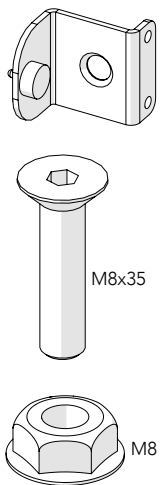

Kit UXP Swing door