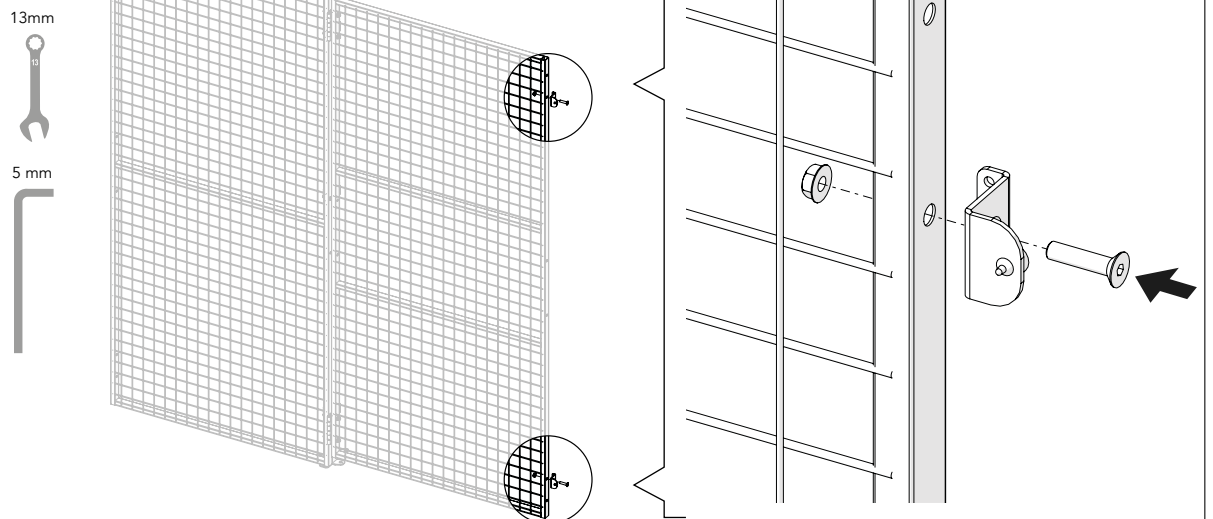

Kit UXP Swing door

1 13mm 5mm

Kit UXP Swing door

3 13mm 5mm

Kit UXP Swing door

4 13mm 5mm

Art.no: 88754001 ver. 02