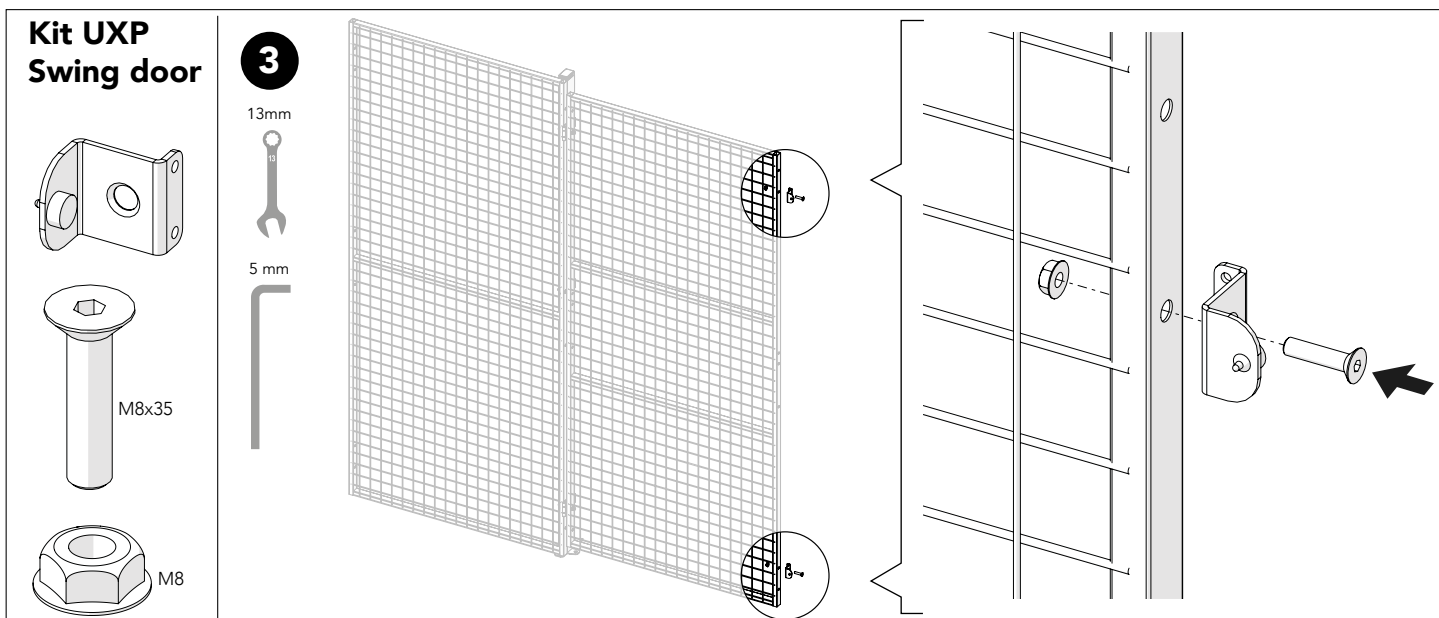

ASSEMBLY INSTRUCTION
– JUST FOLLOW ME

HINGED DOOR FOR PADLOCK

KIT 36800100

Hinged door for padlock

Kit UXP Swing door 36800100

Art no: 88754001 ver. 003

Art no: 38754001 ver: 003

Kit UXP Swing door