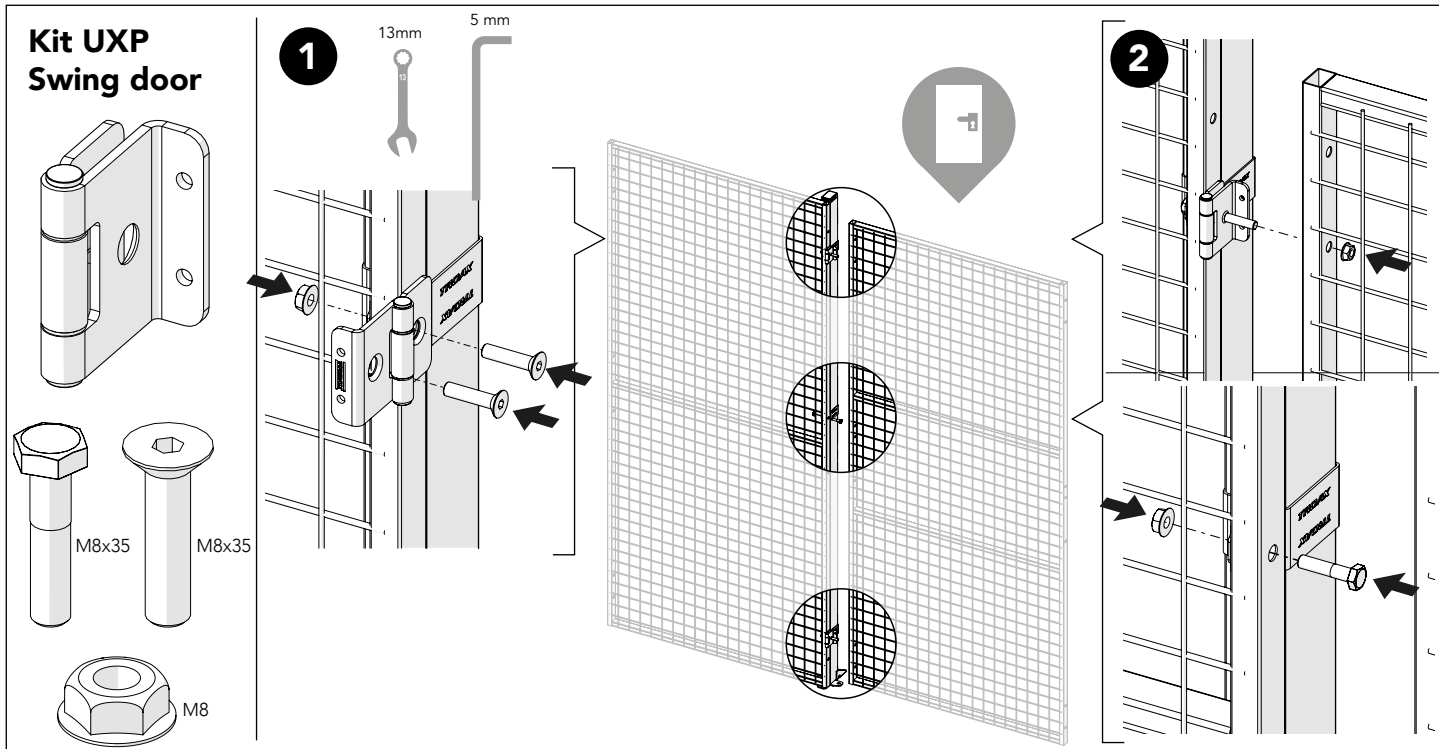

ASSEMBLY INSTRUCTION
– JUST FOLLOW ME

HINGED DOOR FOR PADLOCK

KIT 36800100

Hinged door for padlock

Kit UXP Swing door 36800100

Art no: 88754001 ver. 003

Art no: 38754001 ver: 003

Kit UXP Swing door