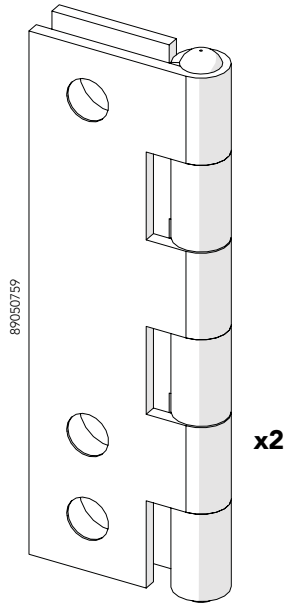

Art no: 88754001 ver.02