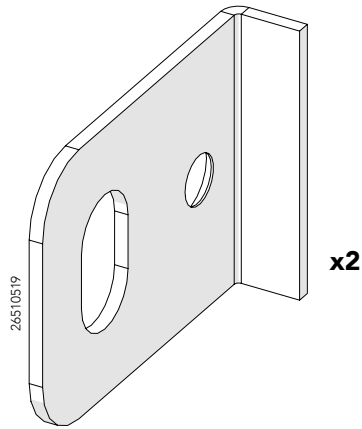

Art no: 88754001 ver.02