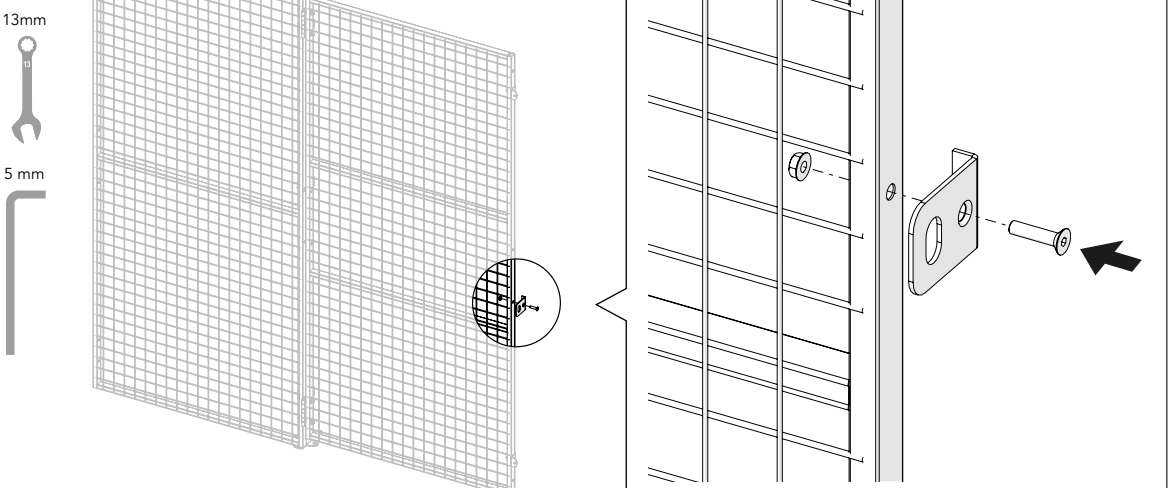

Kit UXP Swing door

1 13mm 5mm

Kit UXP Swing door

3 13mm 5mm

Kit UXP Swing door

4 13mm 5mm

Art.no: 88754001 ver. 02