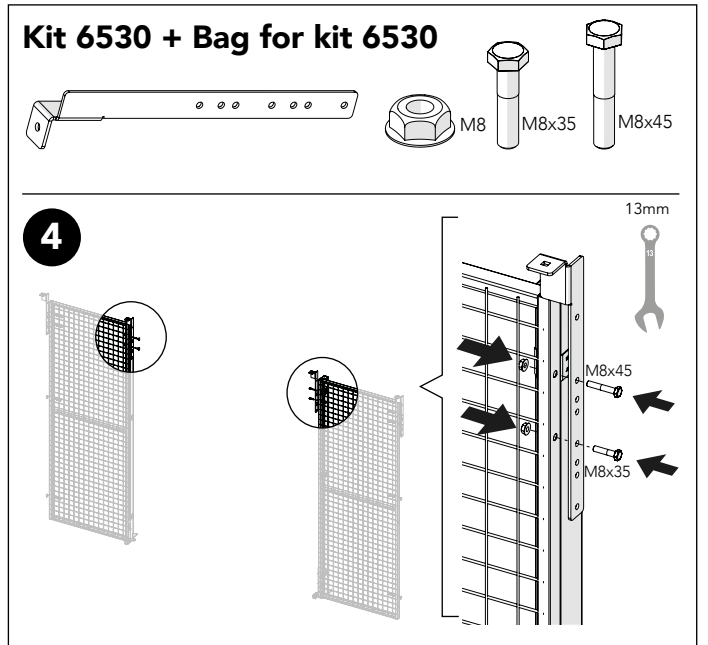

# DOUBLE SLIDING DOOR FOR PADLOCK

KIT 36906530

# Kit Double Sliding Door Padlock

Kit 6530 MHL P Dbl.Sld. 36906530

Art no: 88754425 ver. 002

Bag for Kit 6530 88696530

Art no: 89754425 ver: 002

Bag for kit 6530

7

Bag for kit 6530