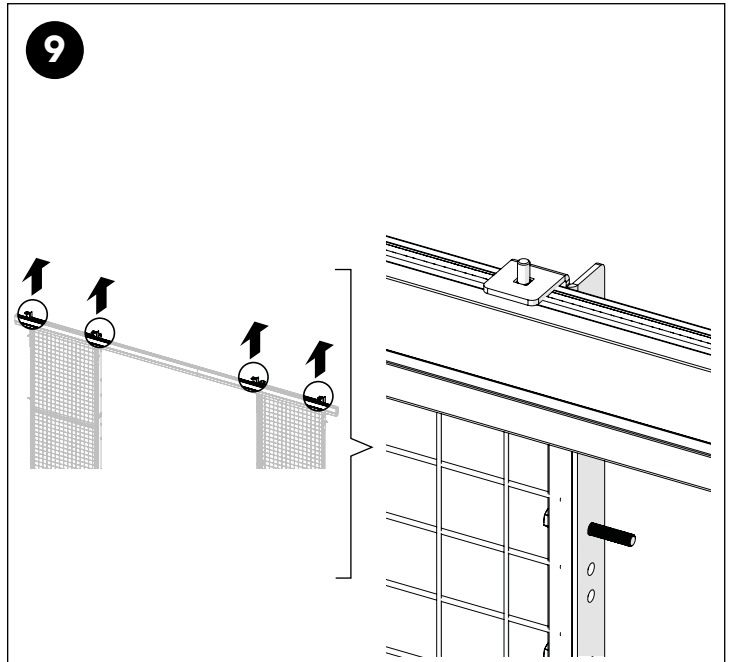

Bag for kit 6530

7

Bag for kit 6530

8

9

Bag for kit 6530

10

Bag for kit 6530

11

Art no: 88754425 ver. 002