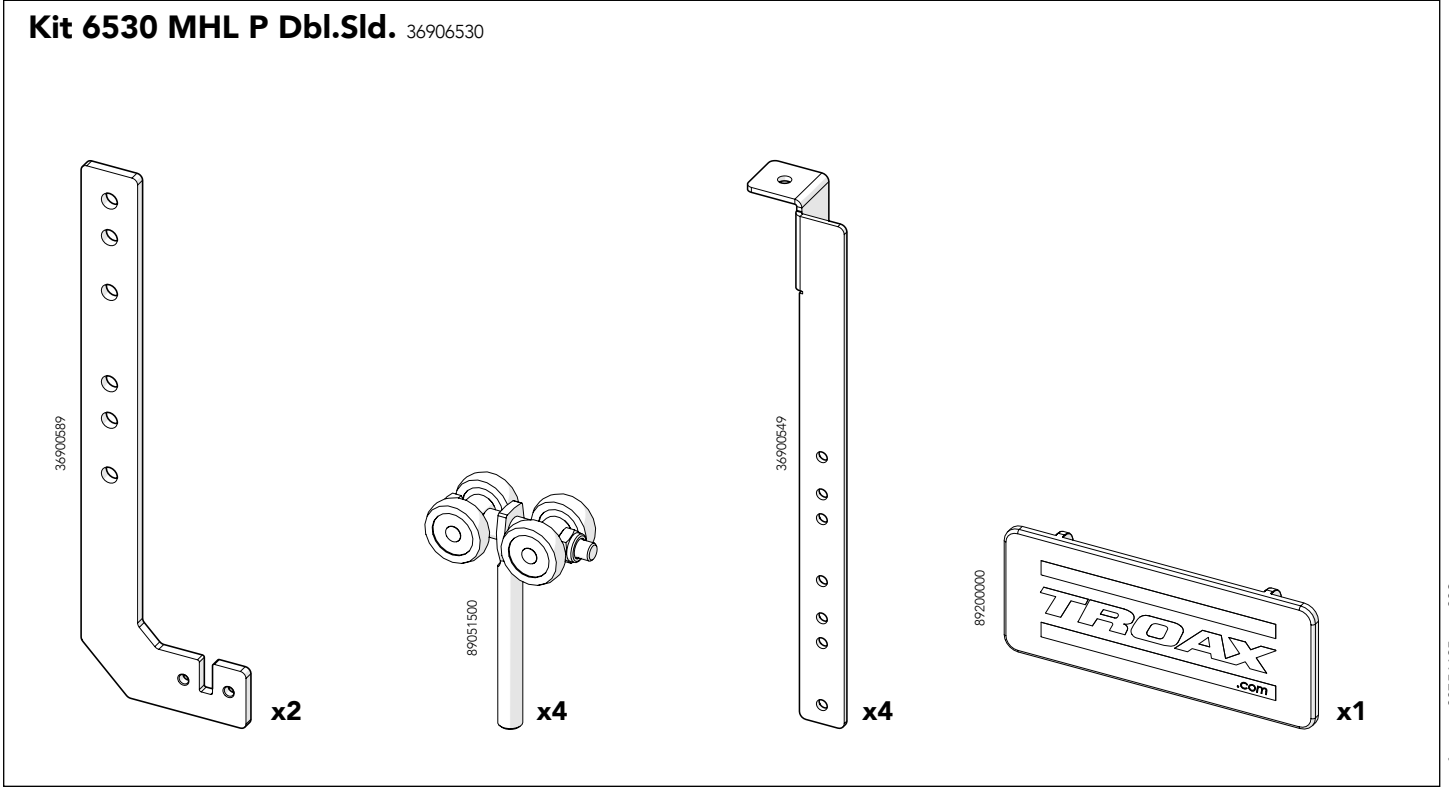

# DOUBLE SLIDING DOOR FOR PADLOCK

KIT 36906530

# Kit Double Sliding Door Padlock

Kit 6530 MHL P Dbl.Sld. 36906530

Art no: 88754425 ver. 002

Bag for Kit 6530 88696530

Art no: 89754425 ver: 002

Bag for kit 6530

7

Bag for kit 6530