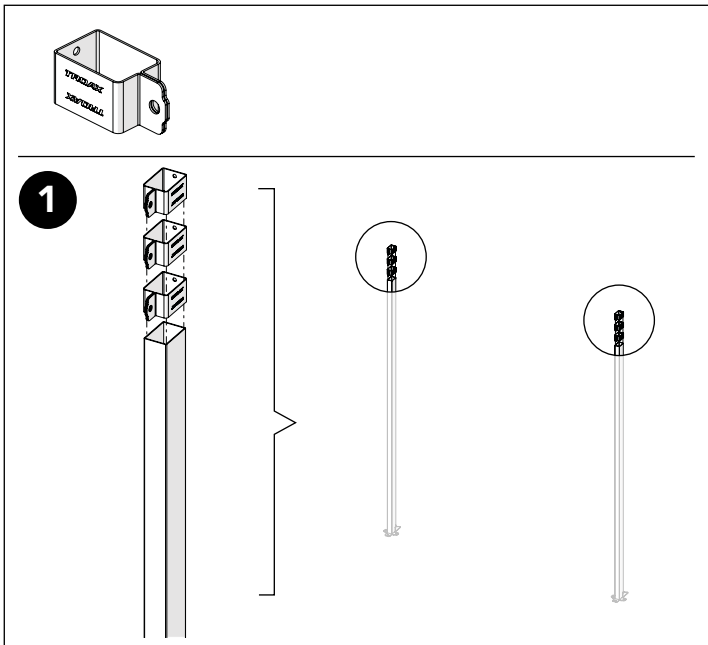

# Kit Double Sliding Door Padlock

Kit 6530 MHL P Dbl.Sld. 36906530

Art no: 88754425 ver. 002

Bag for Kit 6530 88696530

Art no: 89754425 ver: 002

Bag for kit 6530

7

Bag for kit 6530