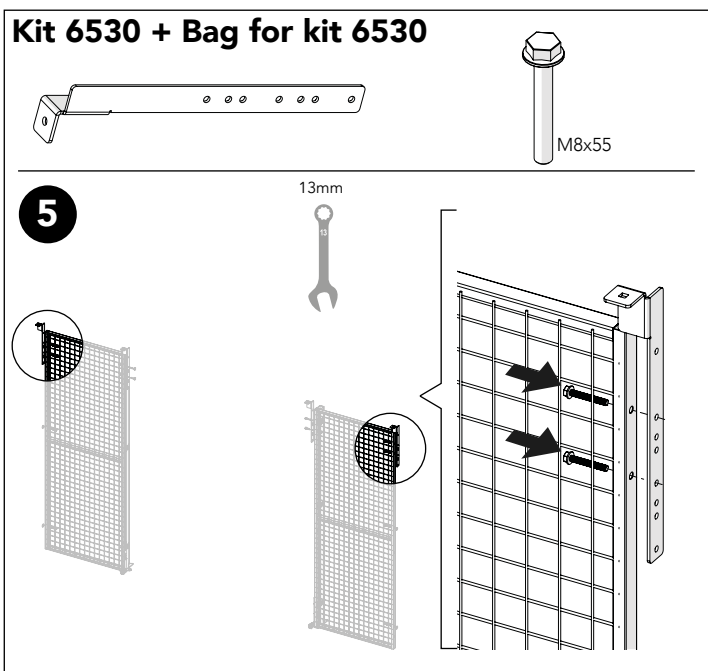

# DOUBLE SLIDING DOOR FOR PADLOCK

KIT 36906530

# Kit Double Sliding Door Padlock

Kit 6530 MHL P Dbl.Sld. 36906530

Art no: 88754425 ver. 002

Bag for Kit 6530 88696530

Art no: 89754425 ver: 002

Bag for kit 6530

7

Bag for kit 6530