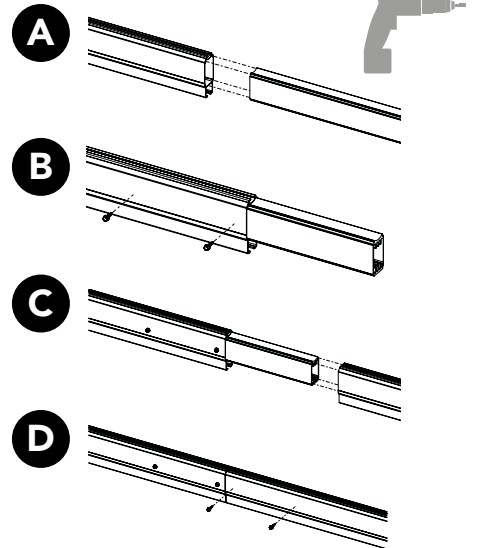

# Kit Double Sliding Door Padlock

Kit 6530 MHL P Dbl.Sld. 36906530

Art no: 88754425 ver. 002

Bag for Kit 6530 88696530

Art no: 89754425 ver: 002

Bag for kit 6530

7

Bag for kit 6530