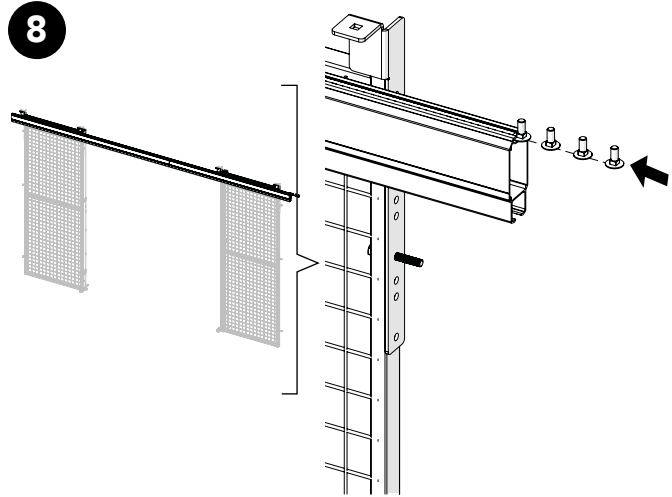

Bag for kit 6530

8