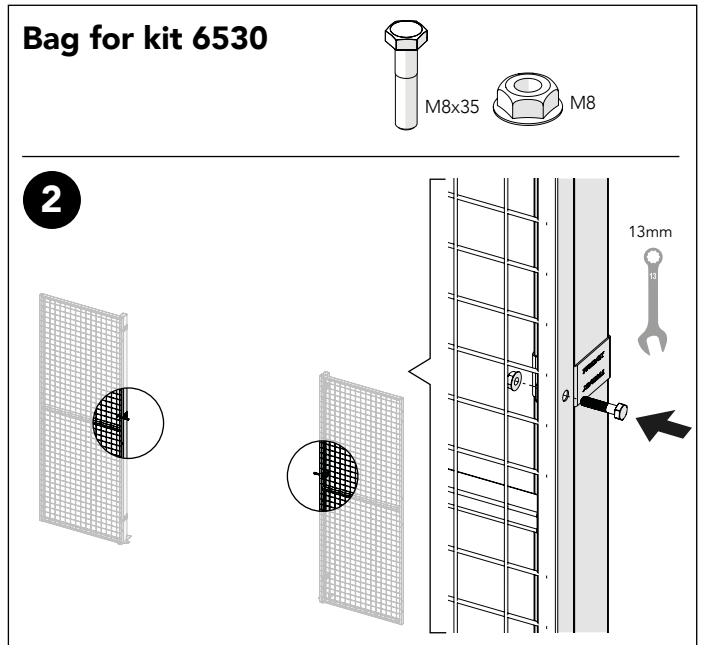

# Kit Double Sliding Door Padlock

Kit 6530 MHL P Dbl.Sld. 36906530

Art no: 88754425 ver. 002

Bag for Kit 6530 88696530

Art no: 89754425 ver: 002

Bag for kit 6530

7

Bag for kit 6530