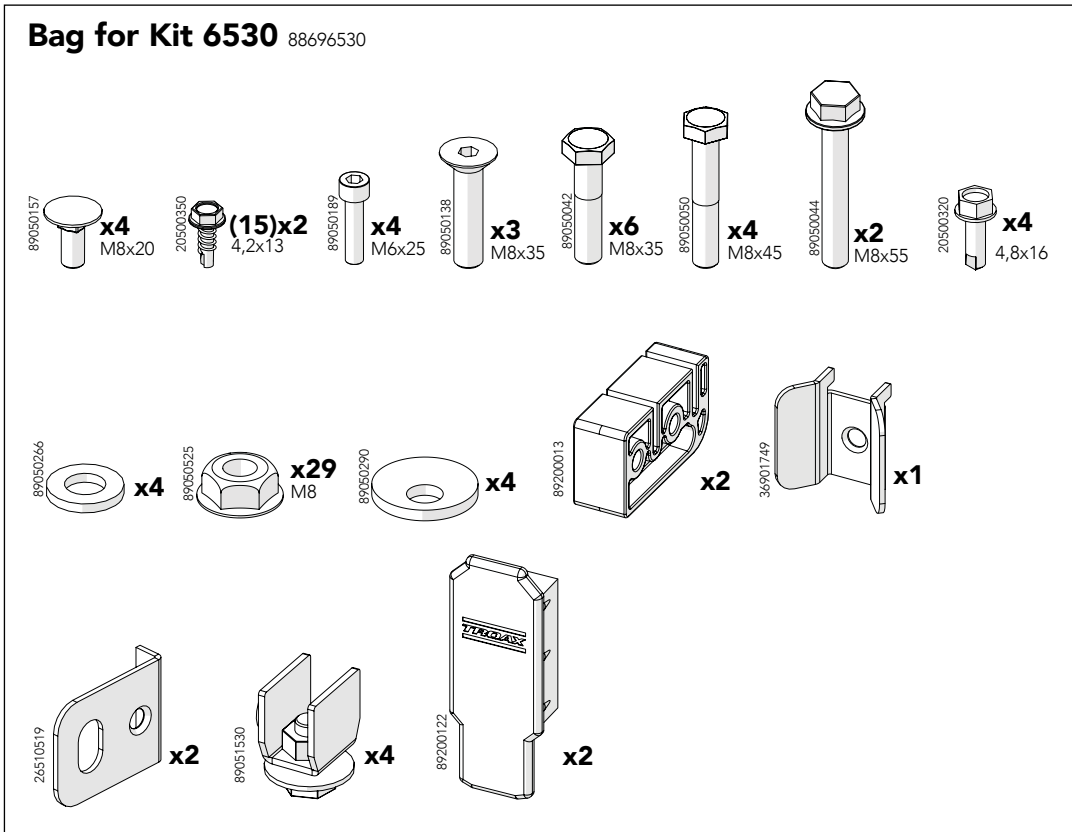

# DOUBLE SLIDING DOOR FOR PADLOCK

KIT 36906530

# Kit Double Sliding Door Padlock

Kit 6530 MHL P Dbl.Sld. 36906530

Art no: 88754425 ver. 002

Bag for Kit 6530 88696530

Art no: 89754425 ver: 002

Bag for kit 6530

7

Bag for kit 6530