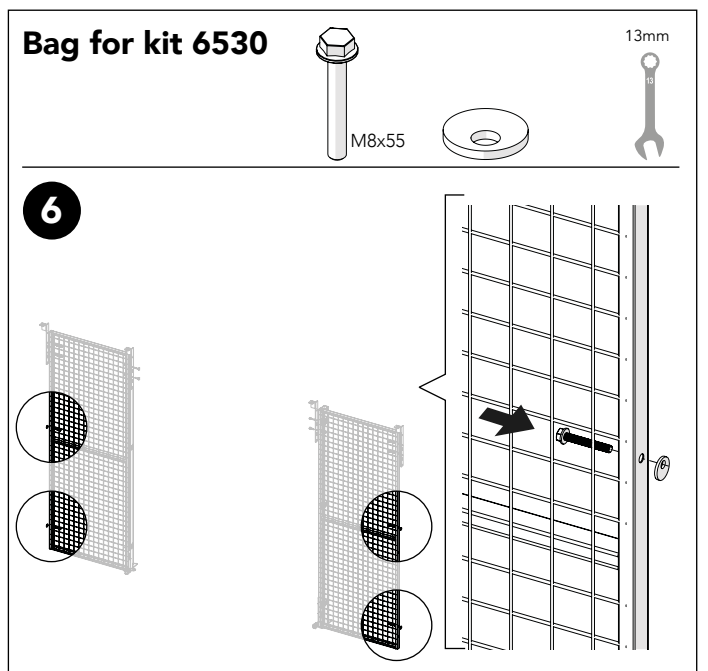

# DOUBLE SLIDING DOOR FOR PADLOCK

KIT 36906530

# Kit Double Sliding Door Padlock

Kit 6530 MHL P Dbl.Sld. 36906530

Art no: 88754425 ver. 002

Bag for Kit 6530 88696530

Art no: 89754425 ver: 002

Bag for kit 6530

7

Bag for kit 6530