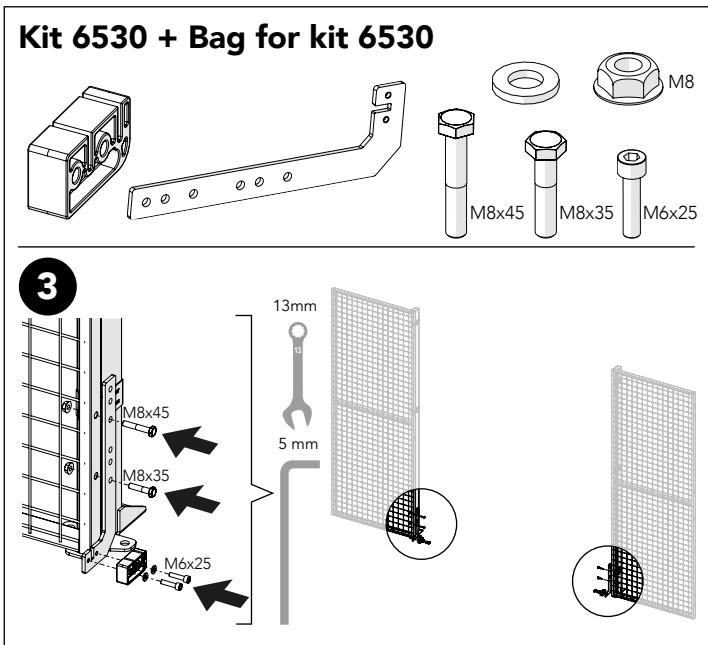

# DOUBLE SLIDING DOOR FOR PADLOCK

KIT 36906530

# Kit Double Sliding Door Padlock

Kit 6530 MHL P Dbl.Sld. 36906530

Art no: 88754425 ver. 002

Bag for Kit 6530 88696530

Art no: 89754425 ver: 002

Bag for kit 6530

7

Bag for kit 6530