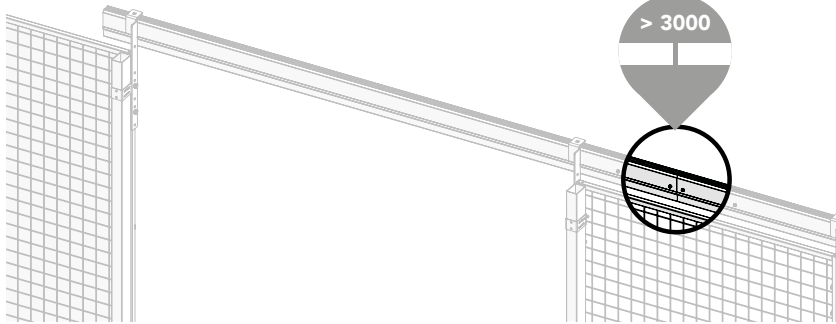

# Kit Double Sliding Door Padlock

Kit 6530 MHL P Dbl.Sld. 36906530

Art no: 88754425 ver. 002

Bag for Kit 6530 88696530

Art no: 89754425 ver: 002

Bag for kit 6530

7

Bag for kit 6530