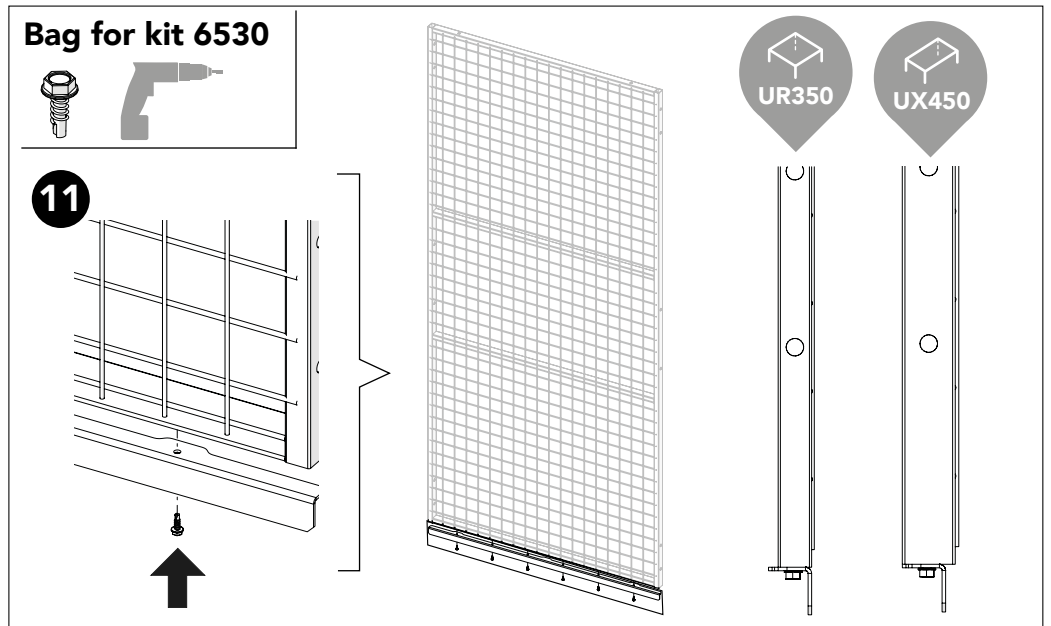

Bag for kit 6530

11

Art no: 88754425 ver. 002