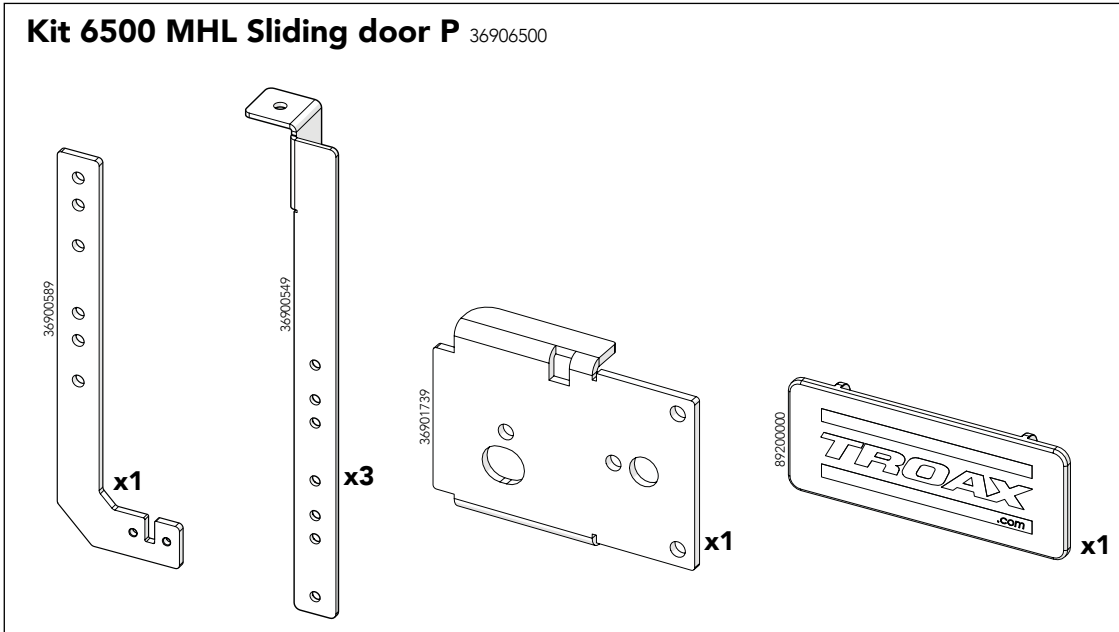

ASSEMBLY INSTRUCTION  
– JUST FOLLOW ME

# SLIDING DOOR PADLOCK

KIT 36906500

# Sliding door Padlock

Art no: 88754314.ver. 003

Art no: 88754314 ver. 003

Art. no.: 89754314, ver.: 003