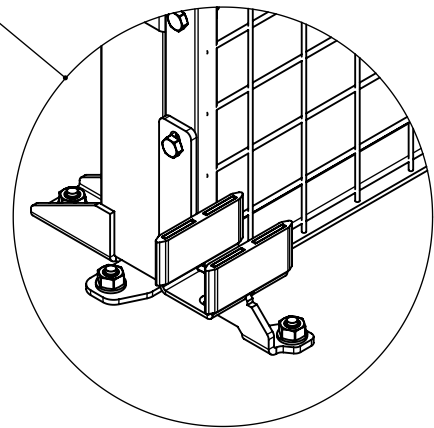

Follow Me

Portstyrning enkel WP

Guide single WP

SmartTeam ID: 00055635