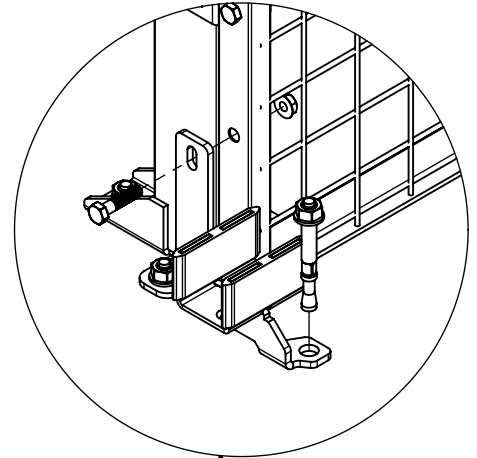

Follow Me

Portstyrning enkel WP

Guide single WP

SmartTeam ID: 00055635