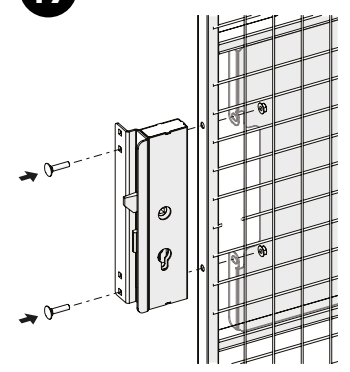

Bag for kit 7630 + Cover plate EC

17