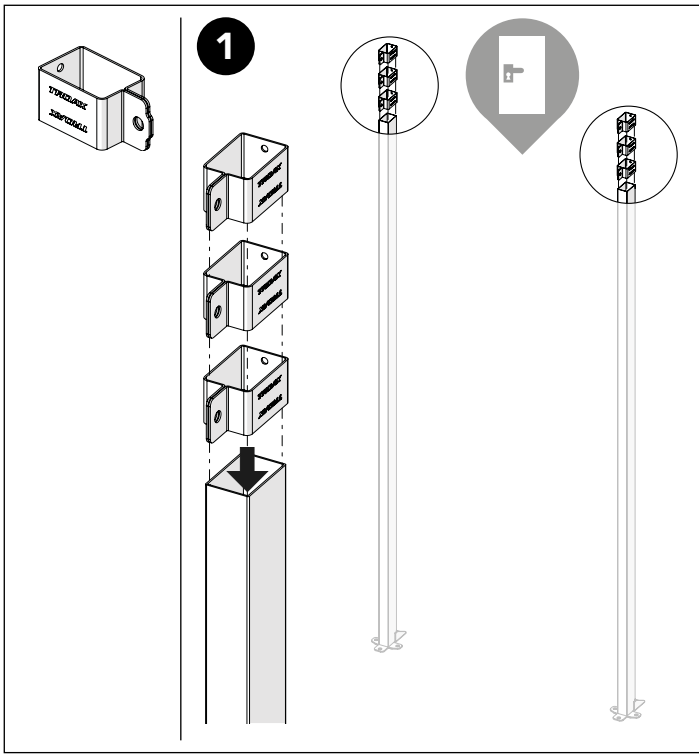

Warehouse  
partitioning

Sliding door  
EC Lock

**Kit 36907610,  
36907650, 36907630**

Art no: 88754501 ver. 02  
Print no: 202001-7960-EN

Follow me

[www.troax.com](http://www.troax.com)

# Sliding door Euro Cylinder Lock

**Kit 7650 MHL UX EC Sliding door** 36907650

**Bag for Kit 7650** 88697640

Art no: 88754501 ver.02

**Kit 7610 MHL UX EC Slide door** 36907610

**Cover plate EC** 36901699

**Bag for Kit 7610** 88697610