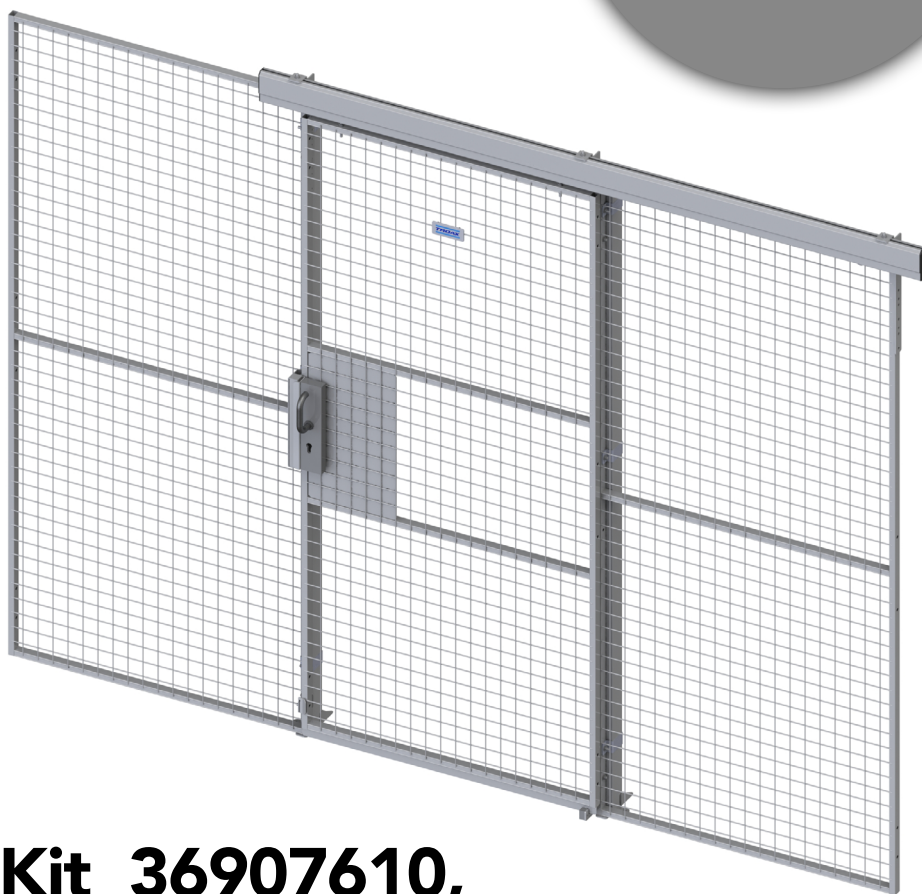

Warehouse  
partitioning

Sliding door  
EC Lock

**Kit 36907610,  
36907650, 36907630**

Art no: 88754501 ver. 02  
Print no: 202001-7960-EN

Follow me

[www.troax.com](http://www.troax.com)

# Sliding door Euro Cylinder Lock

**Kit 7650 MHL UX EC Sliding door** 36907650

**Bag for Kit 7650** 88697640

Art no: 88754501 ver.02

**Kit 7610 MHL UX EC Slide door** 36907610

**Cover plate EC** 36901699

**Bag for Kit 7610** 88697610