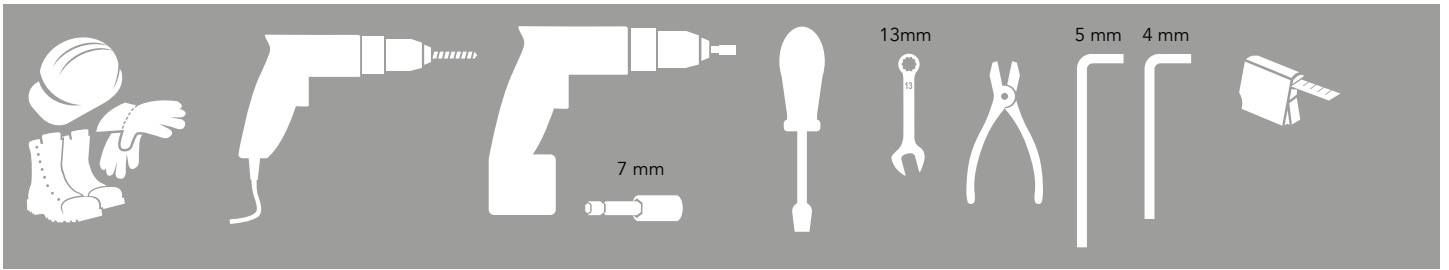

ASSEMBLY INSTRUCTION
– JUST FOLLOW ME

SLIDING DOOR AC LOCK

KIT 36907600, 36907640

Sliding door ASSA Cylinder Lock

Kit 7640 MHL UX AC Sliding acc. 36907640

- 36900889 x1
- 36900549 x3
- 36901479 x1
- 36901439 x1
- 89200124 x2
- 89200125 x2
- 89051100 x1