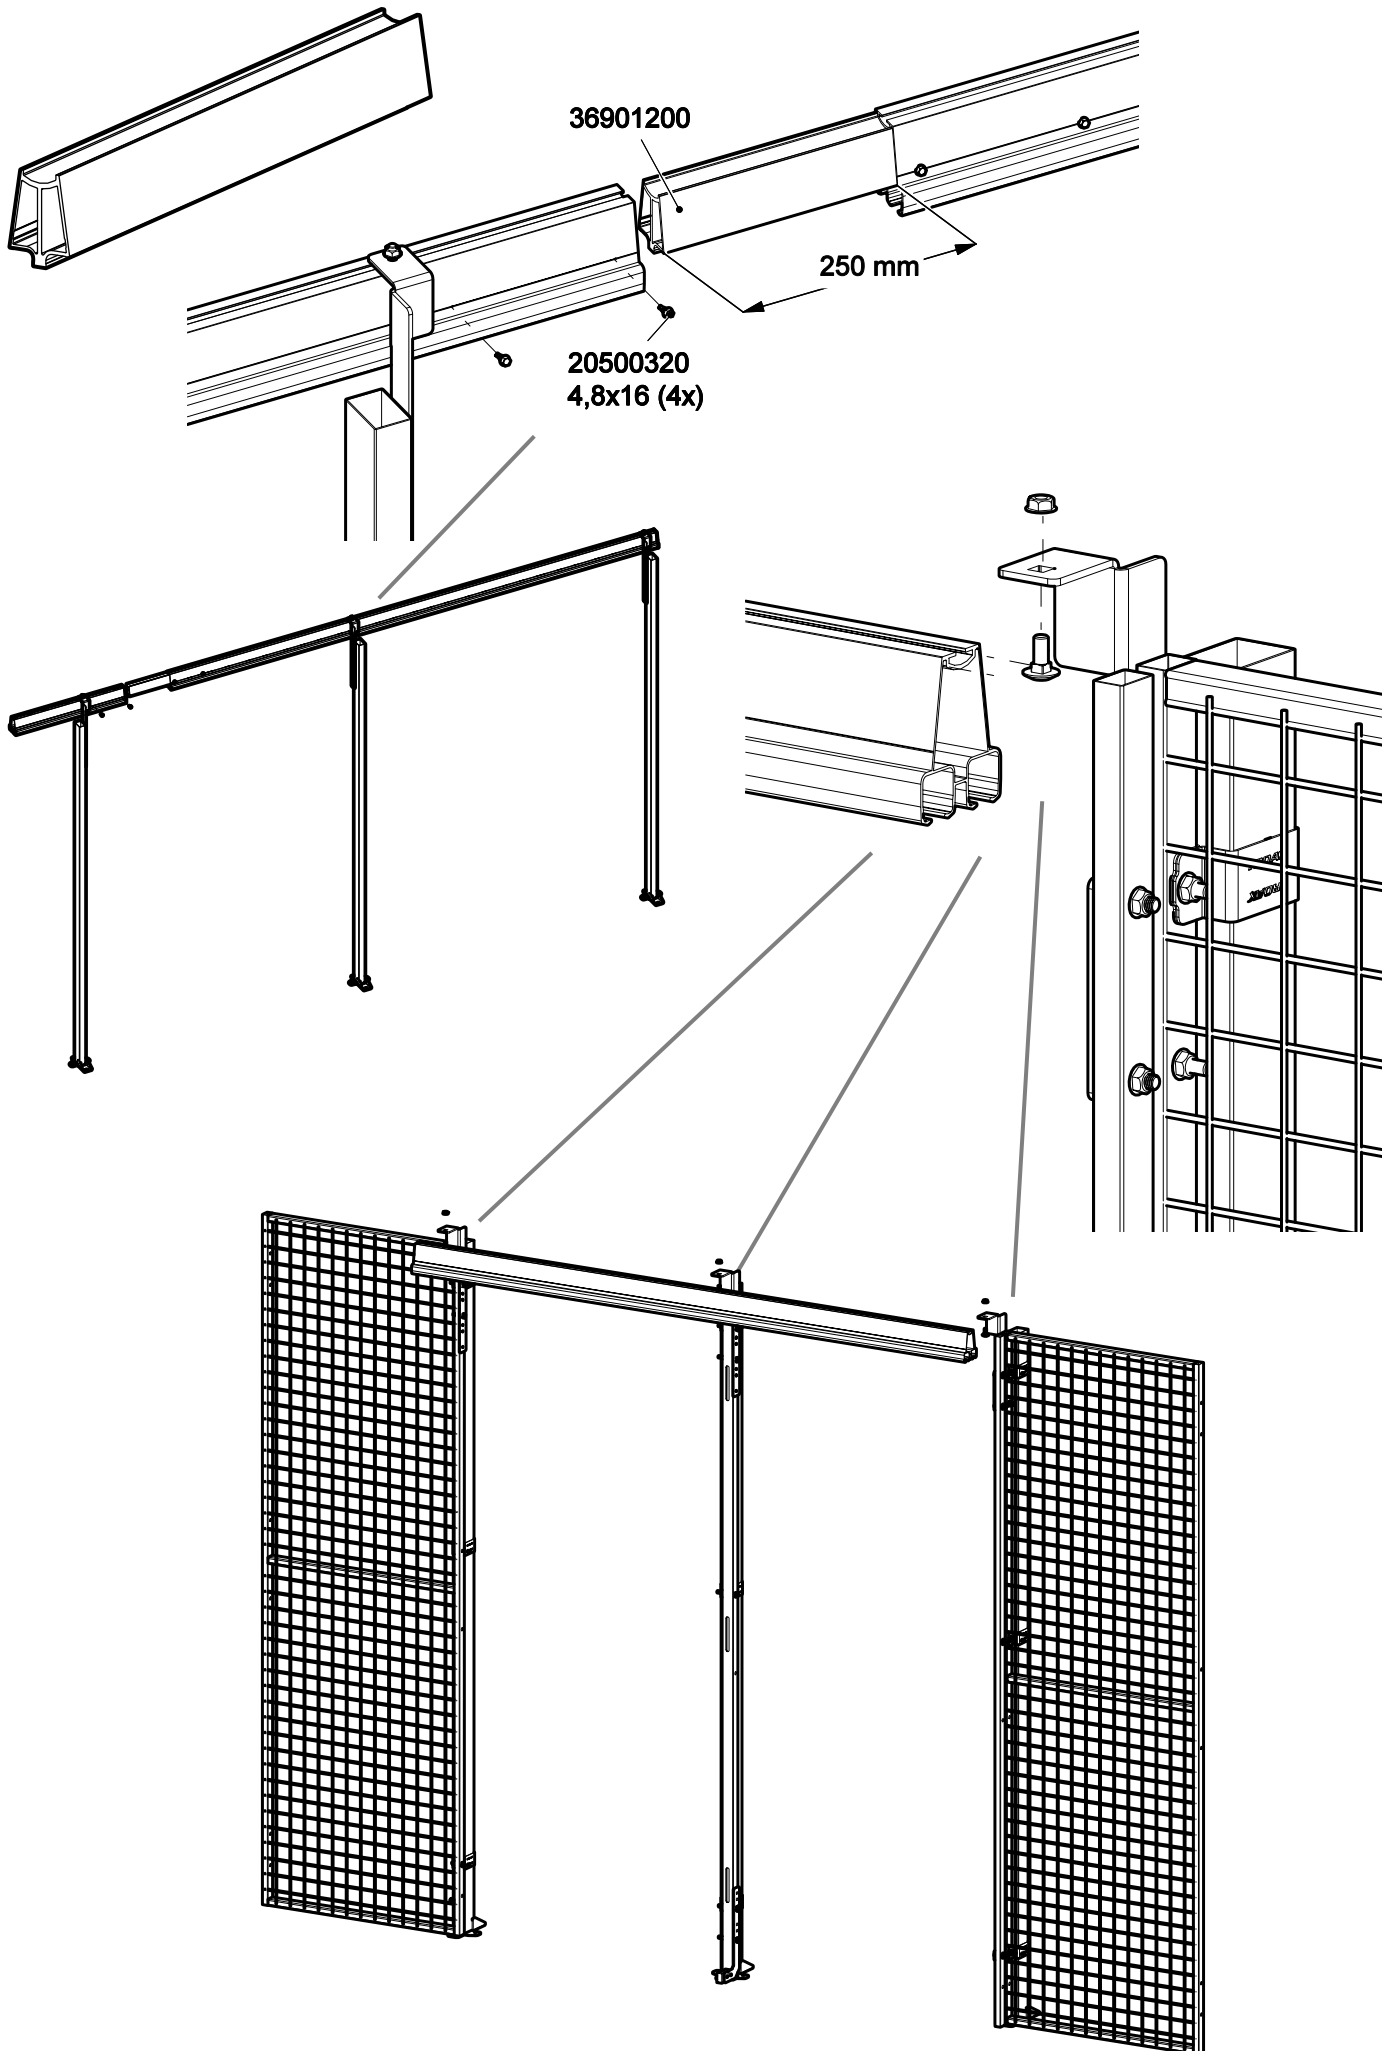

Follow Me

Sliding Door Caelum

22mm Euro Cylinder Lock

in double rail

Kit 7630 x2

Kit 7700

7630

Kit

Bag

7700

Kit

Bag

Cut out in UXSP