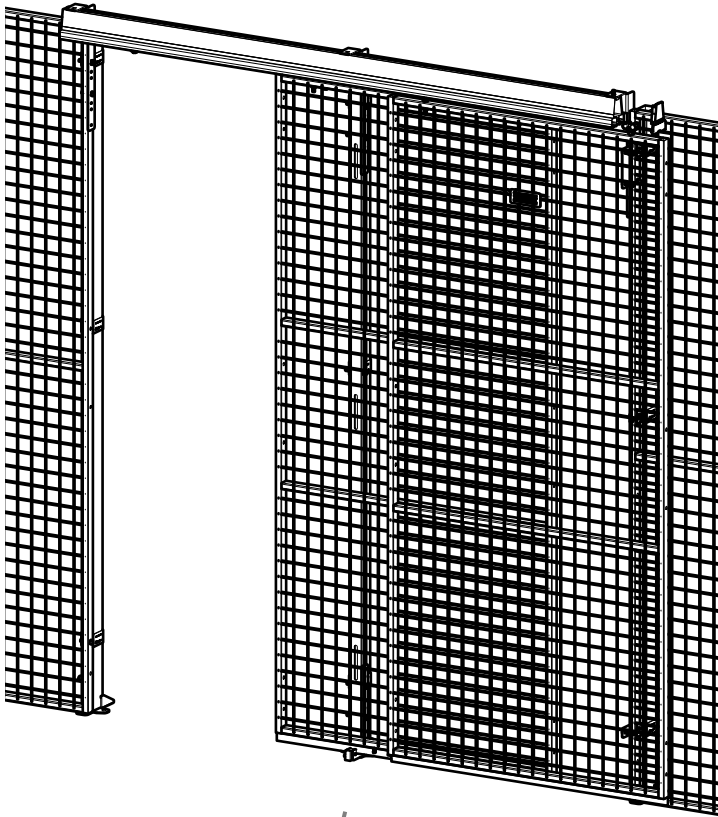

Follow Me

Sliding Door Caelum

22mm Euro Cylinder Lock

in double rail

Kit 7630 x2

Kit 7700

7630

Kit

Bag

7700

Kit

Bag

Cut out in UXSP