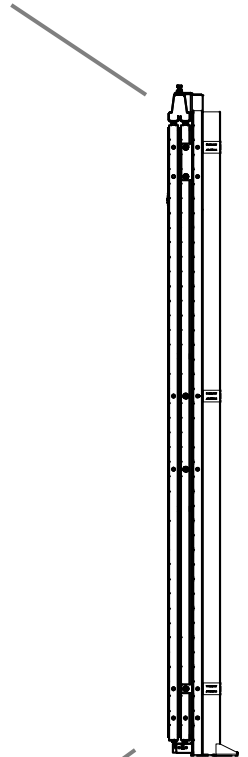

Follow Me

Sliding Door Caelum

22mm Euro Cylinder Lock

in double rail

Kit 7630 x2

Kit 7700

7630

Kit

Bag

7700

Kit

Bag

Cut out in UXSP