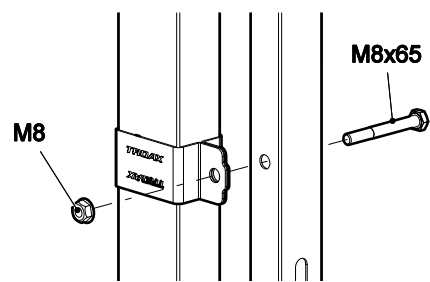

Follow Me

Sliding Door Caelum

22mm Euro Cylinder Lock

in double rail

Kit 7630 x2

Kit 7700

7630

Kit

Bag

7700

Kit

Bag

Cut out in UXSP