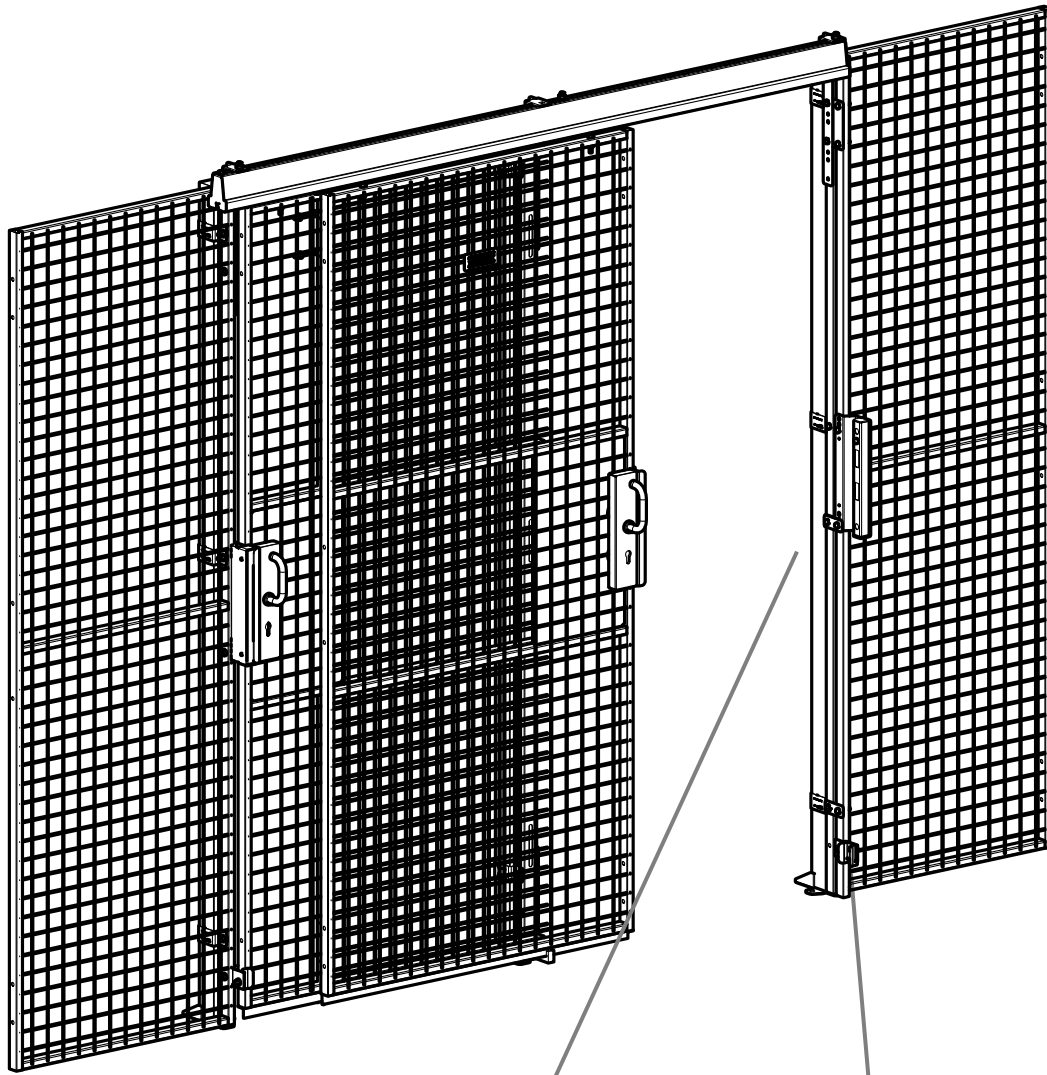

Follow Me

Sliding Door Caelum

22mm Euro Cylinder Lock

in double rail

Kit 7630 x2

Kit 7700

7630

Kit

Bag

7700

Kit

Bag

Cut out in UXSP