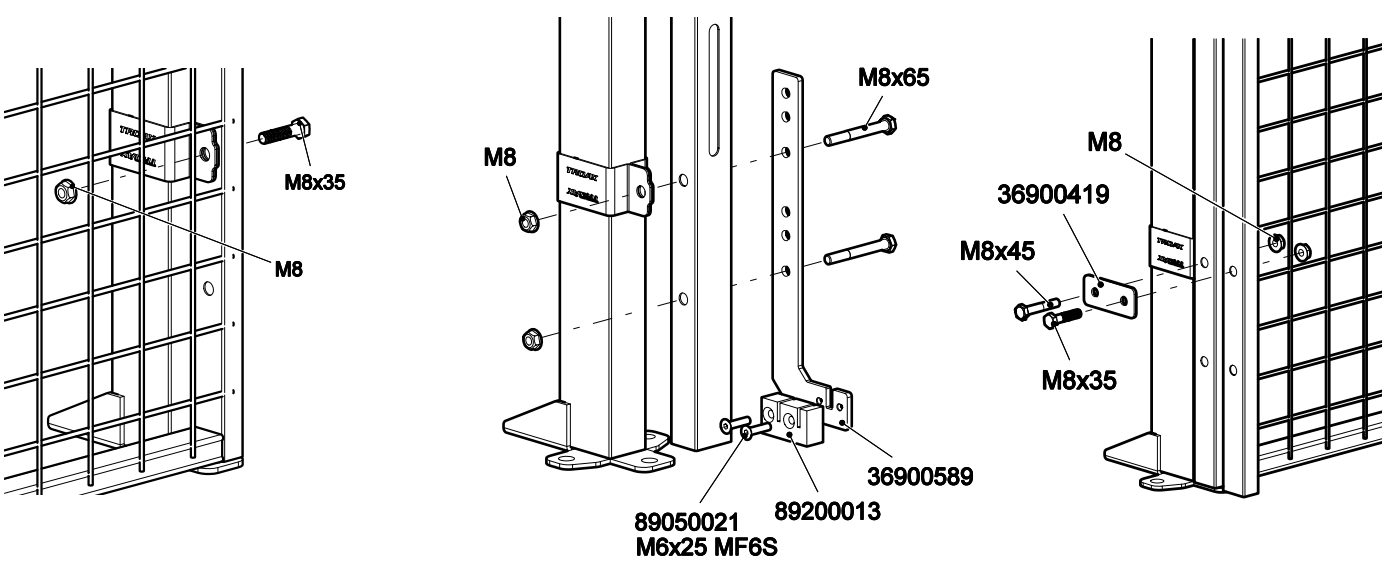

Follow Me

Sliding Door Caelum

22mm Euro Cylinder Lock

in double rail

Kit 7630 x2

Kit 7700

7630

Kit

Bag

7700

Kit

Bag

Cut out in UXSP