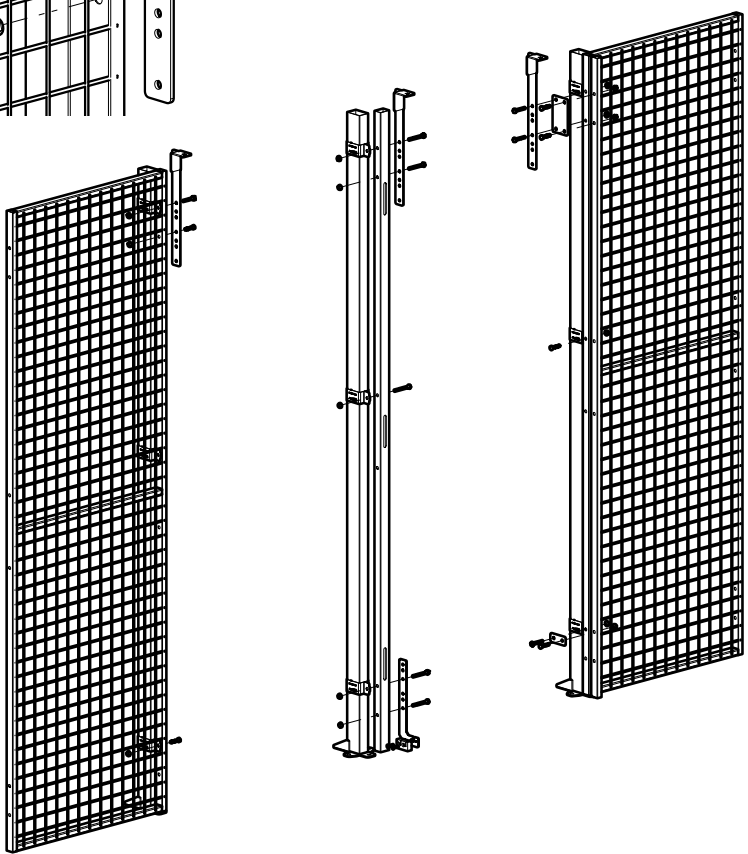

Follow Me

Sliding Door Caelum

22mm Euro Cylinder Lock

in double rail

Kit 7630 x2

Kit 7700

7630

Kit

Bag

7700

Kit

Bag

Cut out in UXSP