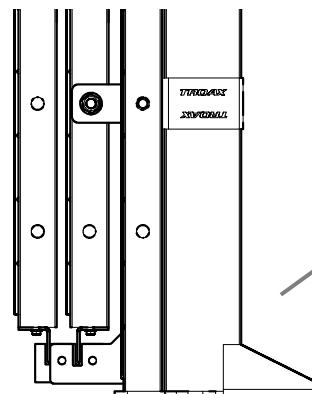

Follow Me

Sliding Door Caelum

22mm Euro Cylinder Lock

in double rail

Kit 7630 x2

Kit 7700

7630

Kit

Bag

7700

Kit

Bag

Cut out in UXSP