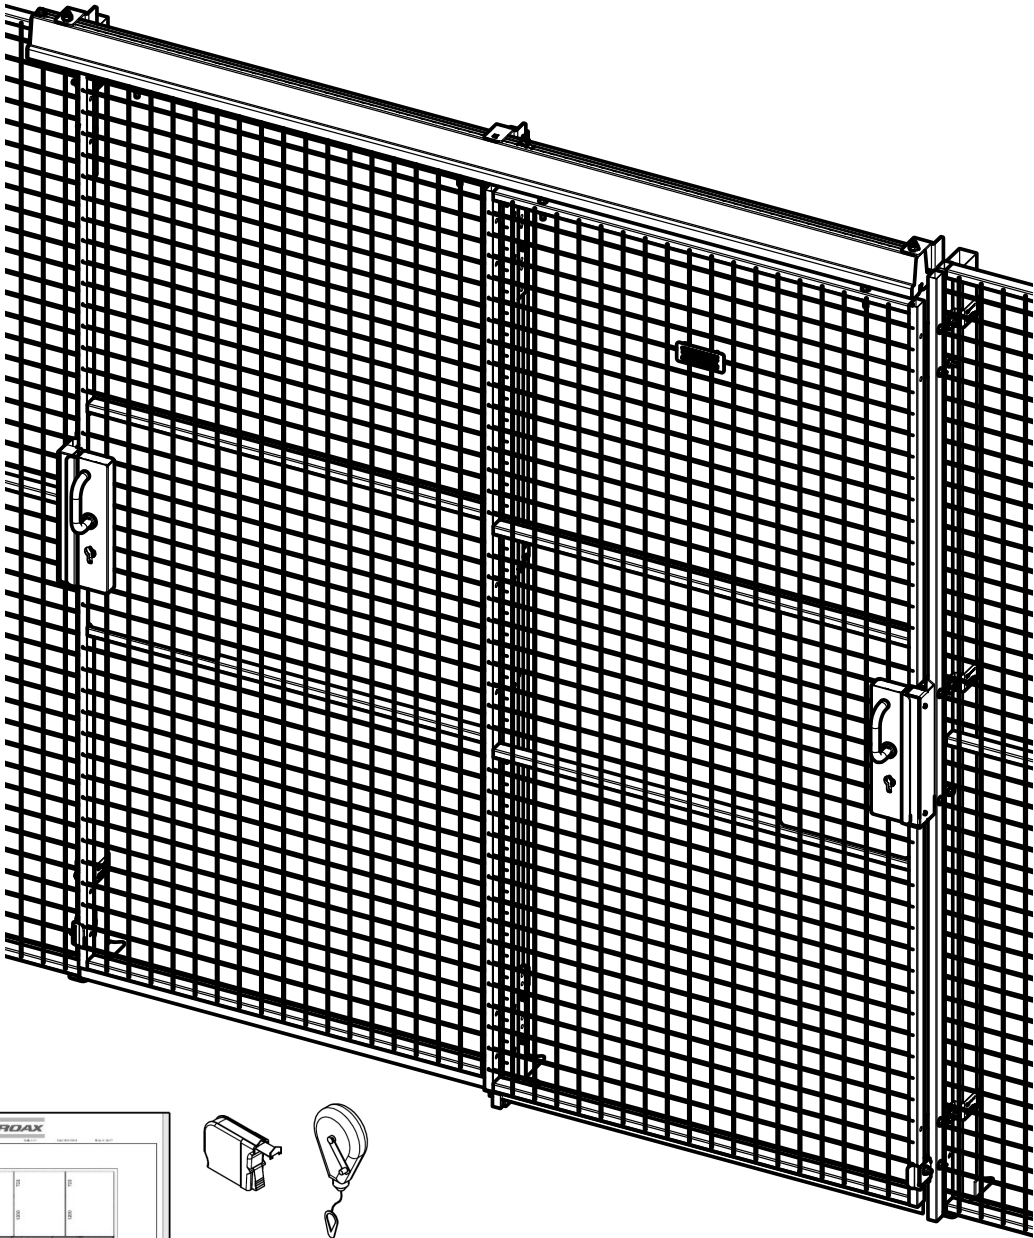

Follow Me

Sliding Door Caelum

22mm Euro Cylinder Lock

in double rail

Kit 7630 x2

Kit 7700

7630

Kit

Bag

7700

Kit

Bag

Cut out in UXSP