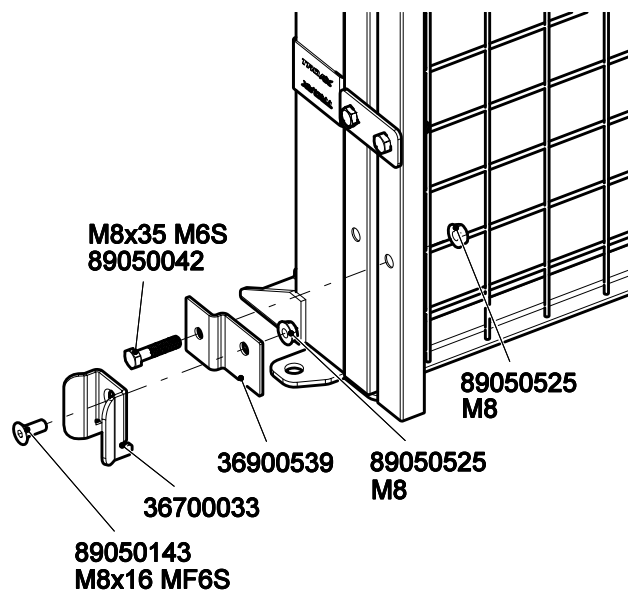

Follow Me

Sliding Door Caelum

22mm Euro Cylinder Lock

in double rail

Kit 7630 x2

Kit 7700

7630

Kit

Bag

7700

Kit

Bag

Cut out in UXSP