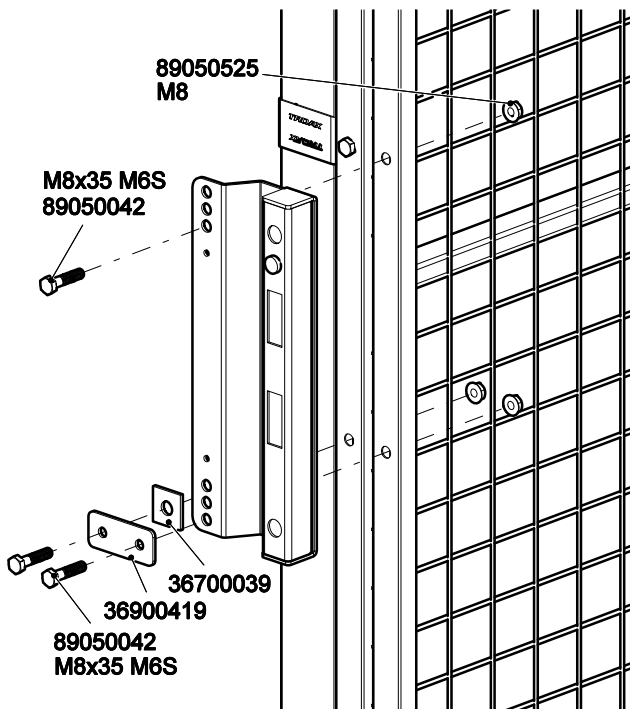

Follow Me

Sliding Door Caelum

22mm Euro Cylinder Lock

in double rail

Kit 7630 x2

Kit 7700

7630

Kit

Bag

7700

Kit

Bag

Cut out in UXSP