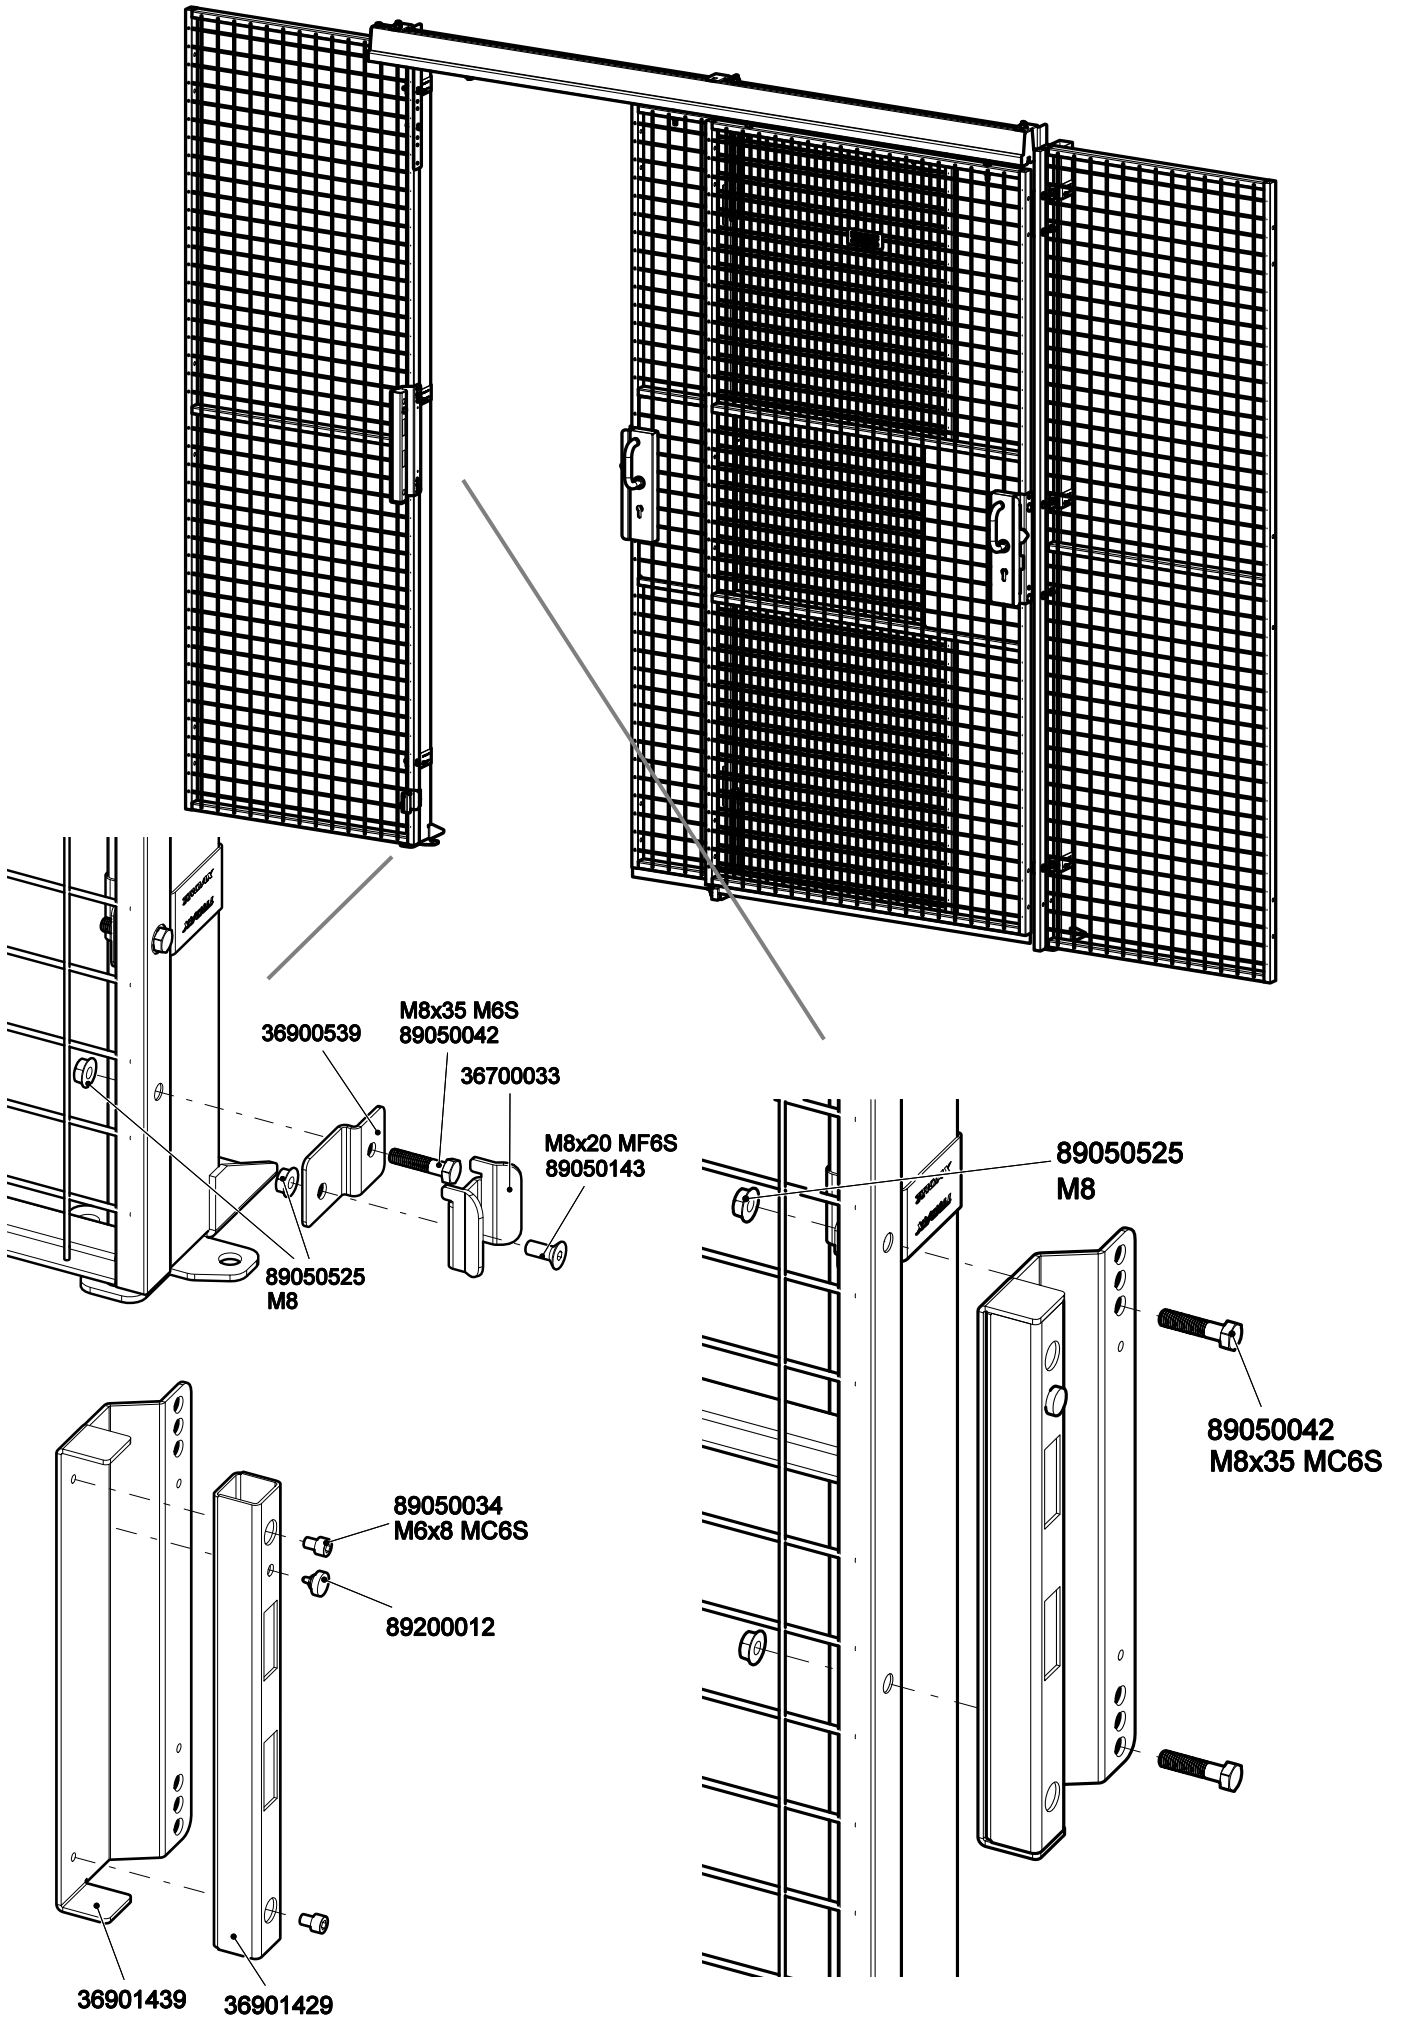

Follow Me

Sliding Door Caelum

22mm Euro Cylinder Lock

in double rail

Kit 7630 x2

Kit 7700

7630

Kit

Bag

7700

Kit

Bag

Cut out in UXSP