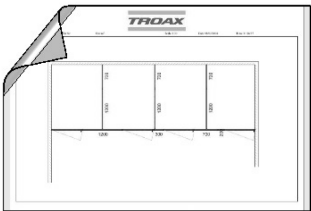

Follow Me

Sliding Door Caelum

22mm Euro Cylinder Lock

in double rail

Kit 7630 x2

Kit 7700

7630

Kit