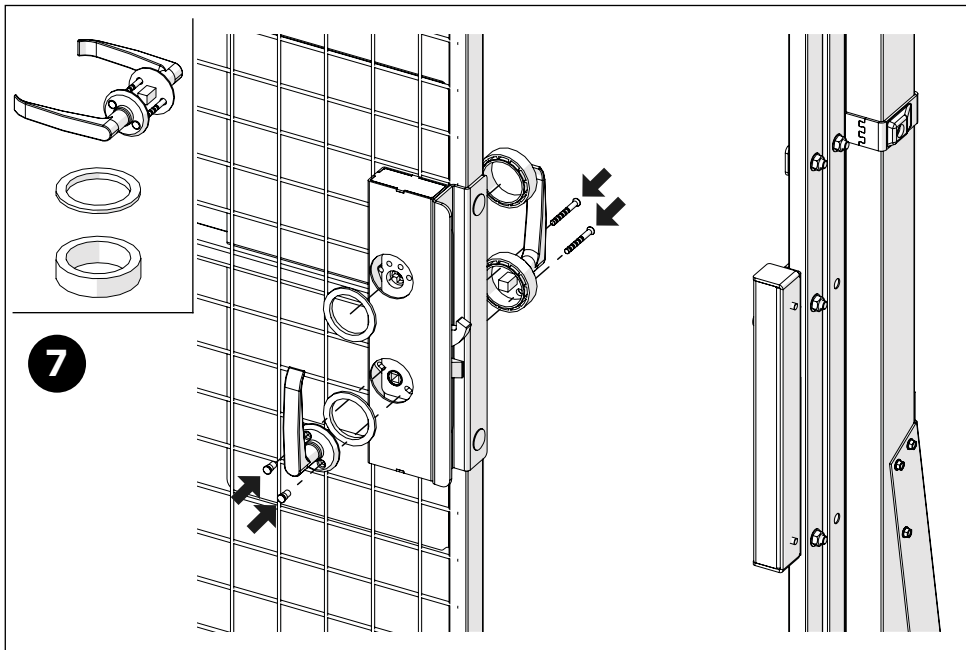

TROAX

Warehouse
partitioning

Linear sliding
door AC Lock

Art no: 88754512 ver. 01

Art no: 88754512 ver. 01

Print no: 202006-4268-EN

Kit 3697720

Kit Linear AC Lock 3697720