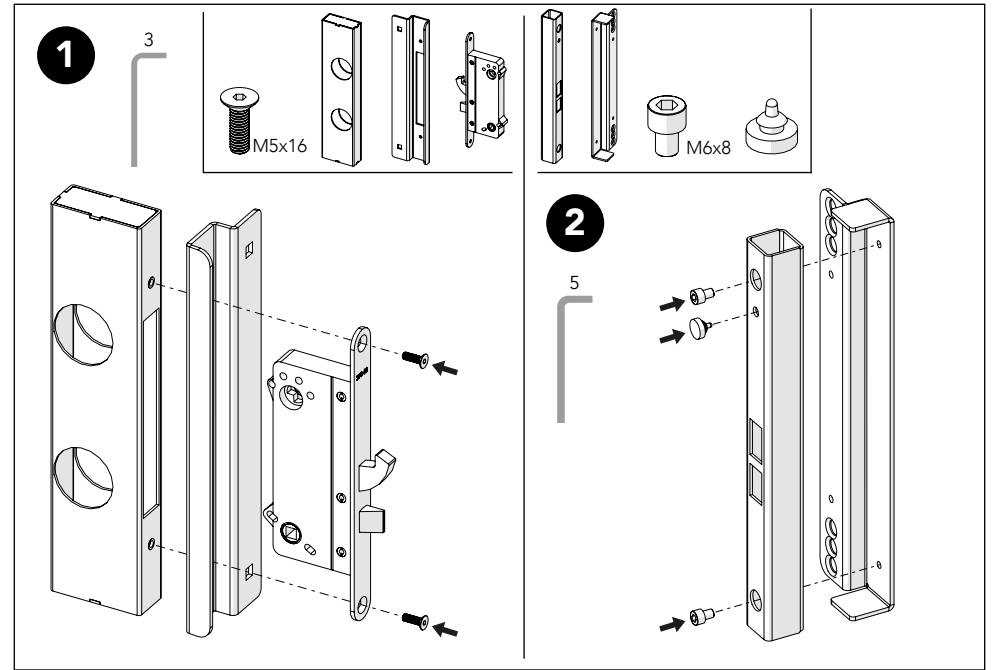

Kit Linear AC Lock 3697720

Art no: 88754512, ver. 01

Art no: 88754512, ver. 01