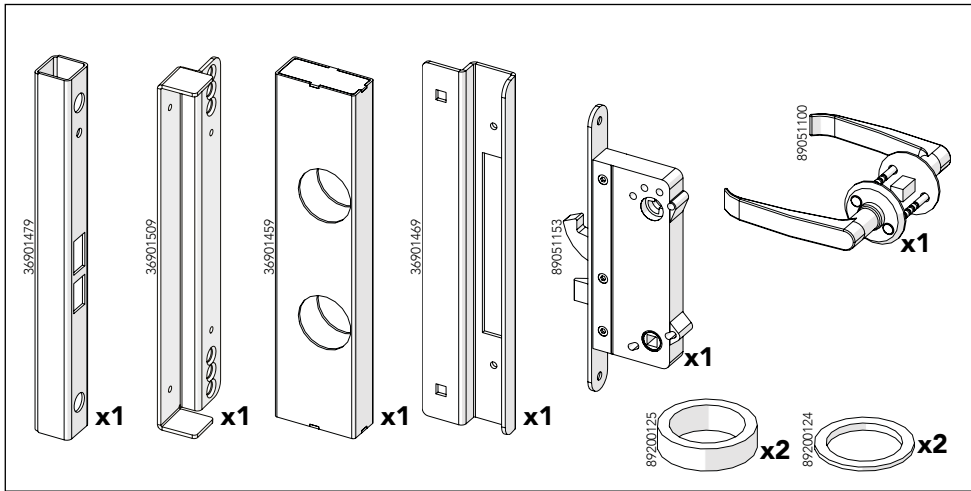

TROAX

Warehouse
partitioning

Linear sliding
door AC Lock

Art no: 88754512 ver. 01

Art no: 88754512 ver. 01

Print no: 202006-4268-EN

Kit 3697720

Kit Linear AC Lock 3697720