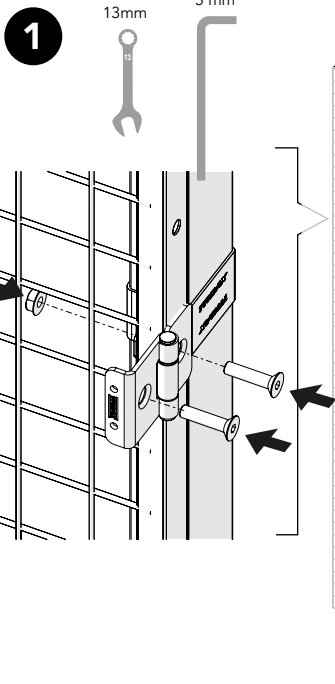

ASSEMBLY INSTRUCTION
– JUST FOLLOW ME

DOUBLE HINGED DOOR FOR PADLOCK

KIT 36800100, 36800240

Double Hinged door for padlock

Kit 300 UXP Swing door 36800100

- 36900109 x2
- 26510519 x2
- 89050829 x2
- 89050042 x4 M8x35
- 89050138 x8 M8x35
- 89050525 x12 M8

Kit 405 UX acc. Hinged dbl 36800240

- 26503129 x1
- 26503119 x1
- 366501019 x1

Bag for kit 405 36800515

- 89050829 x2
- 89050139 x2 M8x45
- 89050138 x7 M8x35
- 89050042 x1 M8x35
- 89050109 x2 M8x16
- 89050525 x10 M8

Quickdrilling screw 4,2x13 20500350

- 20500350 x15 4,2x13

Art no: 88754002 ver. 002

Kit UXP Swing door

Kit UXP Swing door

Kit UXP Swing door

Art no: 389754002 ver: 002

Art no: 88754002 ver. 002