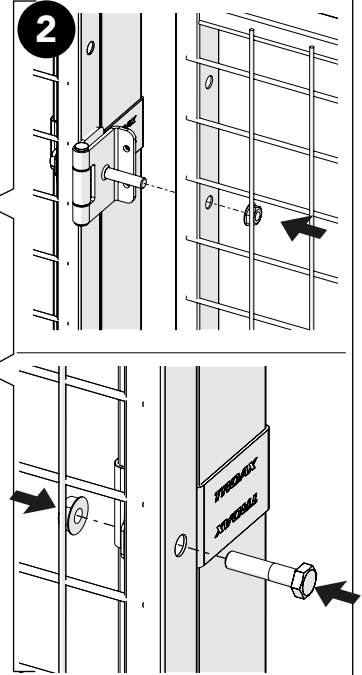

Kit UXP Swing door