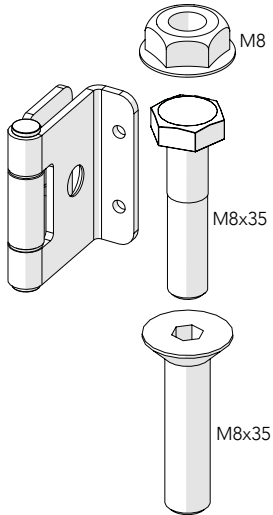

ASSEMBLY INSTRUCTION
– JUST FOLLOW ME

DOUBLE HINGED DOOR FOR PADLOCK

KIT 36800100, 36800240

Double Hinged door for padlock

Kit 300 UXP Swing door 36800100

- 36900109 x2
- 26510519 x2
- 89050829 x2
- 89050042 x4 M8x35
- 89050138 x8 M8x35
- 89050525 x12 M8

Quickdrilling screw 4,2x13 20500350

- 20500350 x15 4,2x13

Art no: 88754002 ver. 002

Kit UXP Swing door

Kit UXP Swing door

Kit UXP Swing door

Art no: 389754002 ver: 002

Art no: 88754002 ver. 002

**Quickdrilling
screw 4,2x13**

8

Art no: 88754002 ver: 002