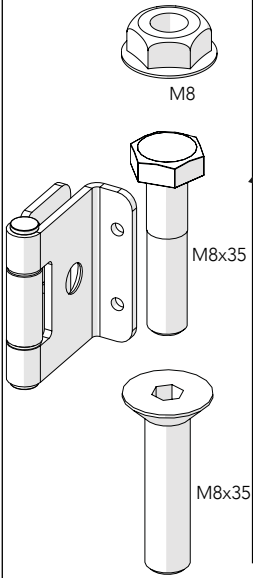

ASSEMBLY INSTRUCTION
– JUST FOLLOW ME

DOUBLE HINGED DOOR FOR PADLOCK

KIT 36800100, 36800240

Double Hinged door for padlock

Kit 300 UXP Swing door 36800100

- 36900109 x2
- 26510519 x2
- 89050829 x2
- 89050042 x4 M8x35
- 89050138 x8 M8x35
- 89050525 x12 M8

Kit 405 UX acc. Hinged dbl 36800240

- 26503129 x1
- 26503119 x1
- 366501019 x1

Bag for kit 405 36800515

- 89050829 x2
- 89050139 x2 M8x45
- 89050138 x7 M8x35
- 89050042 x1 M8x35
- 89050109 x2 M8x16
- 89050525 x10 M8

Quickdrilling screw 4,2x13 20500350

- 20500350 x15 4,2x13

Art no: 88754002 ver. 002

Kit UXP Swing door

Kit UXP Swing door

Kit UXP Swing door

Art no: 389754002 ver: 002

Art no: 88754002 ver. 002

**Quickdrilling
screw 4,2x13**

8

Art no: 88754002 ver: 002