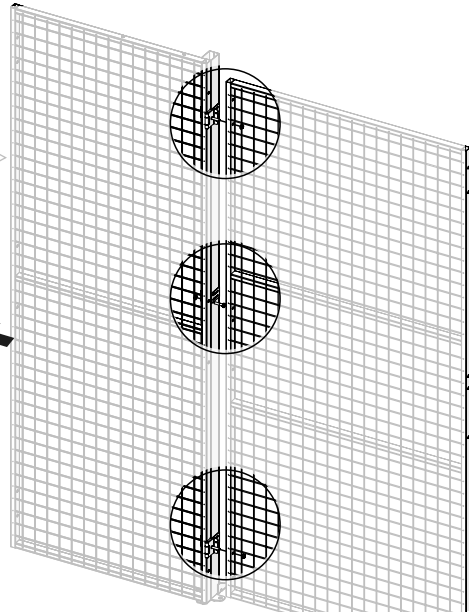

ASSEMBLY INSTRUCTION
– JUST FOLLOW ME

DOUBLE HINGED DOOR FOR PADLOCK

KIT 36800100, 36800240

Double Hinged door for padlock

Kit 300 UXP Swing door 36800100

- 36900109 x2
- 26510519 x2
- 89050829 x2
- 89050042 x4 M8x35
- 89050138 x8 M8x35
- 89050525 x12 M8

Kit 405 UX acc. Hinged dbl 36800240

- 26503129 x1
- 26503119 x1
- 366501019 x1

Bag for kit 405 36800515

- 89050829 x2
- 89050139 x2 M8x45
- 89050138 x7 M8x35
- 89050042 x1 M8x35
- 89050109 x2 M8x16
- 89050525 x10 M8

Quickdrilling screw 4,2x13 20500350

- 20500350 x15 4,2x13

Art no: 88754002 ver. 002

Kit UXP Swing door

Kit UXP Swing door

Kit UXP Swing door

Art no: 389754002 ver: 002

Art no: 88754002 ver. 002