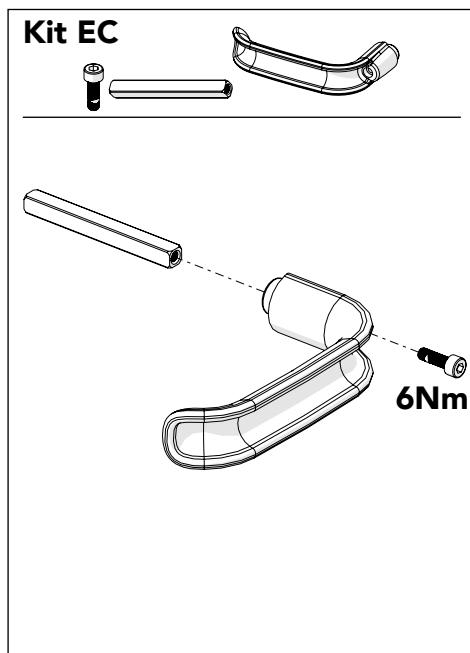

TROAX

ASSEMBLY INSTRUCTION
- JUST FOLLOW ME

LINEAR SLIDING DOOR EC

LOCK

KIT 36907710

Art no: 88754511 ver. 002

Art no: 88754511 ver. 002

Kit Linear EC Lock 3697710