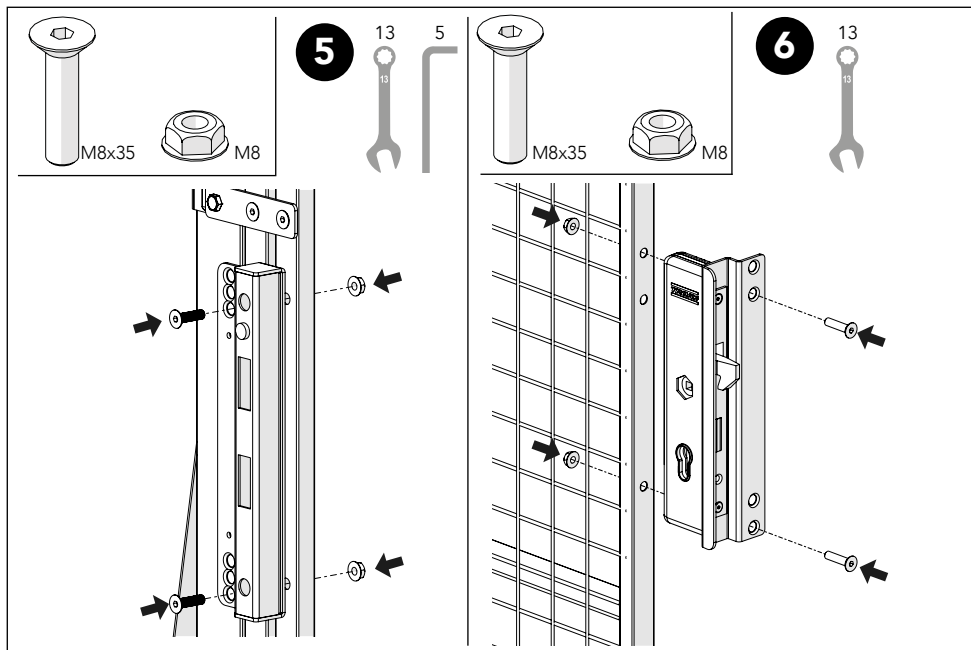

TROAX

ASSEMBLY INSTRUCTION
- JUST FOLLOW ME

LINEAR SLIDING DOOR EC

LOCK

KIT 36907710

Art no: 88754511 ver. 002

Art no: 88754511 ver. 002

Kit Linear EC Lock 3697710