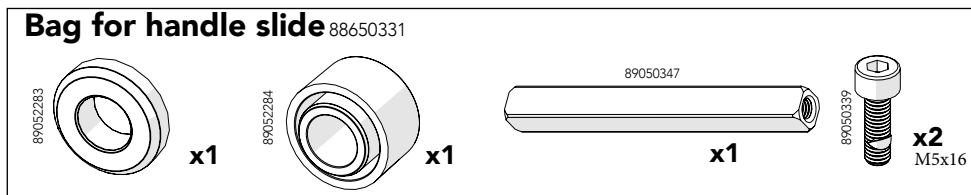

Art no: 88754511 Ver. 002