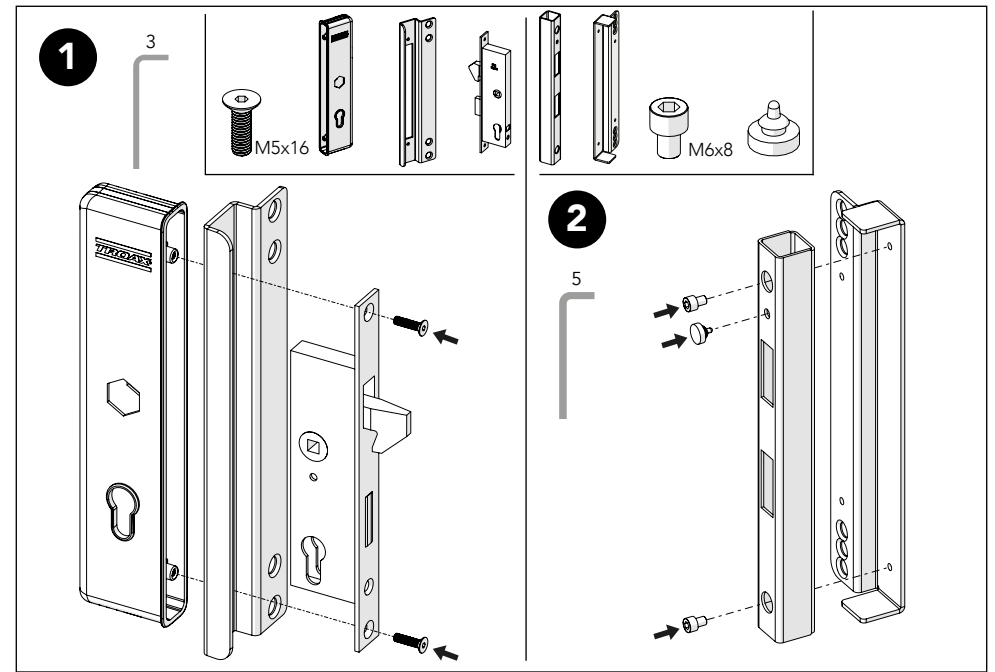

Art no: 88754511 Ver. 002