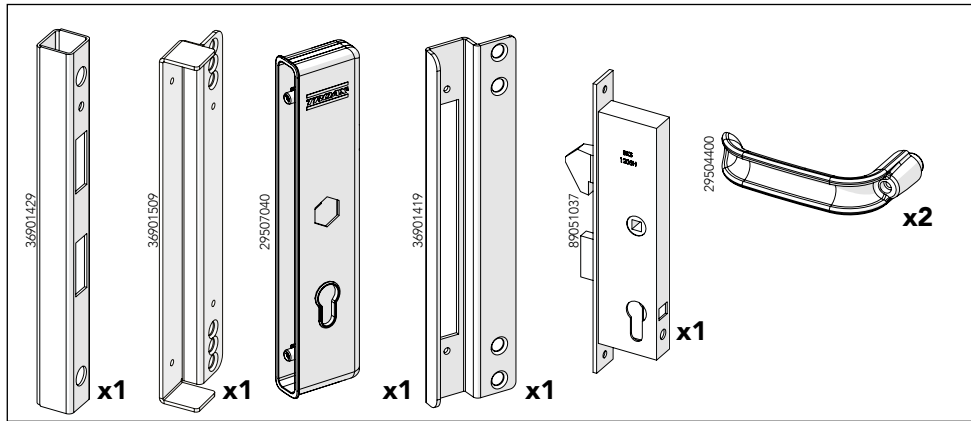

TROAX

ASSEMBLY INSTRUCTION
- JUST FOLLOW ME

LINEAR SLIDING DOOR EC

LOCK

KIT 36907710

Art no: 88754511 ver. 002

Art no: 88754511 ver. 002

Kit Linear EC Lock 3697710