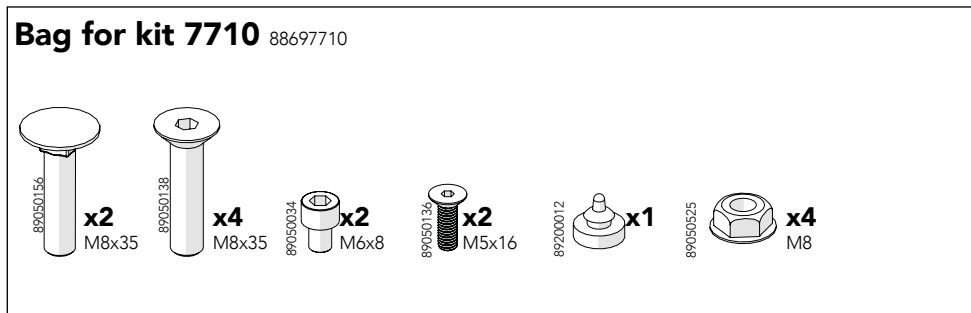

Art no: 88754511 Ver. 002