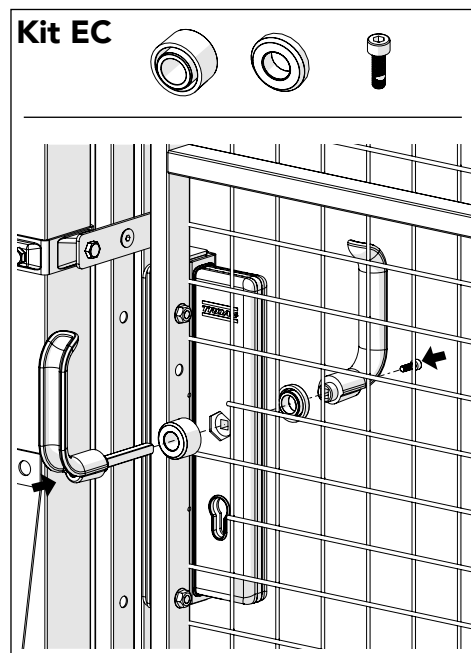

TROAX

ASSEMBLY INSTRUCTION
- JUST FOLLOW ME

LINEAR SLIDING DOOR EC

LOCK

KIT 36907710

Art no: 88754511 ver. 002

Art no: 88754511 ver. 002

Kit Linear EC Lock 3697710