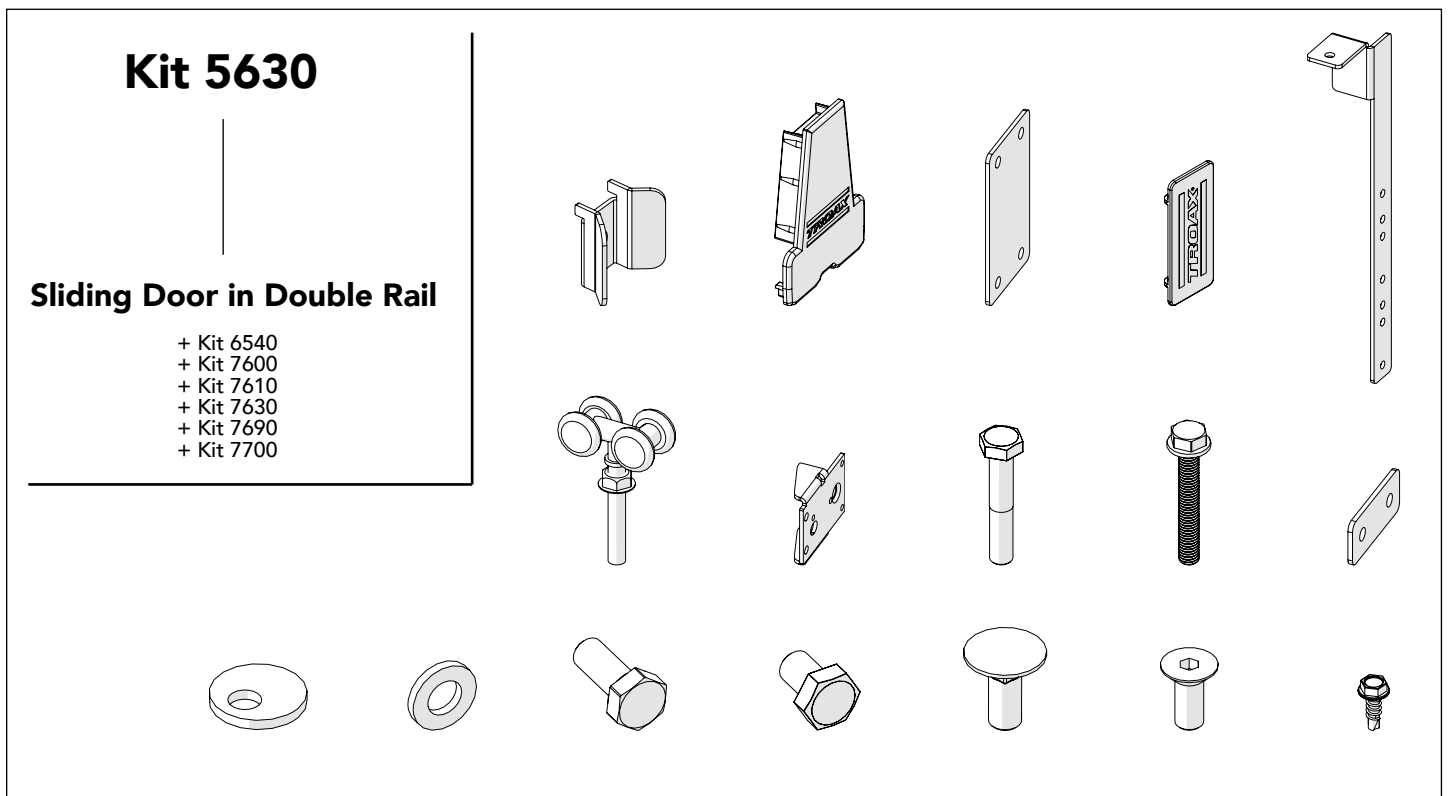

# Kit Carrier Door WP 36905630

Art no: 88754728 ver.01