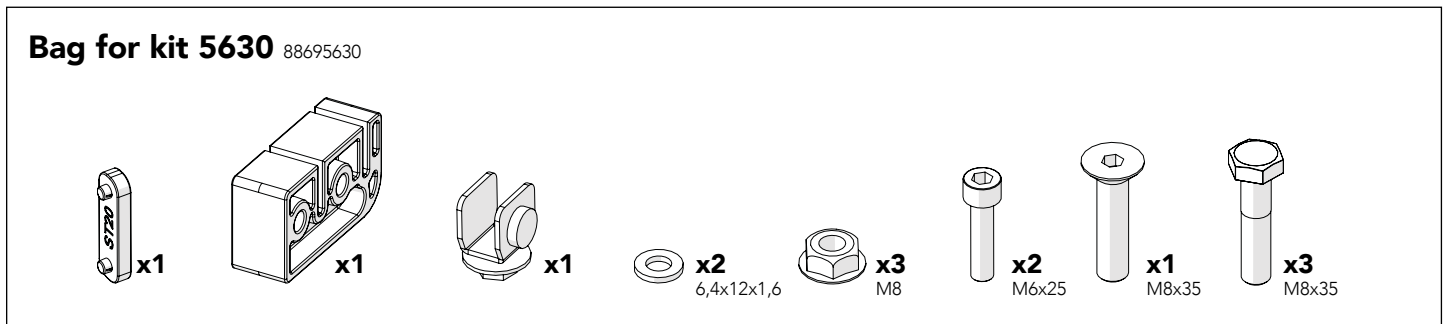

Kit Carrier Door WP 36905630

Art no: 88754728 ver.01