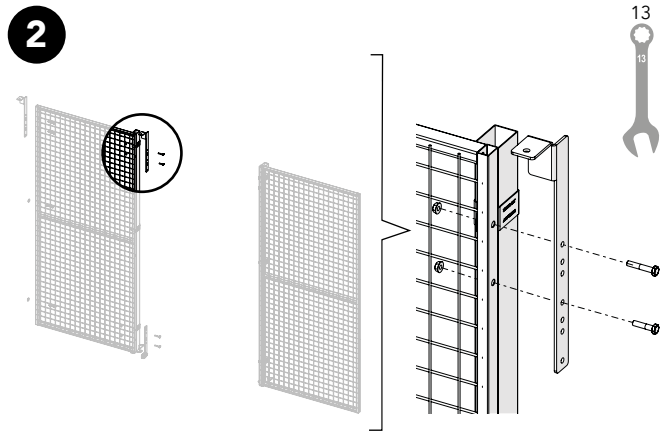

Bag for kit 5630 + Door Kit