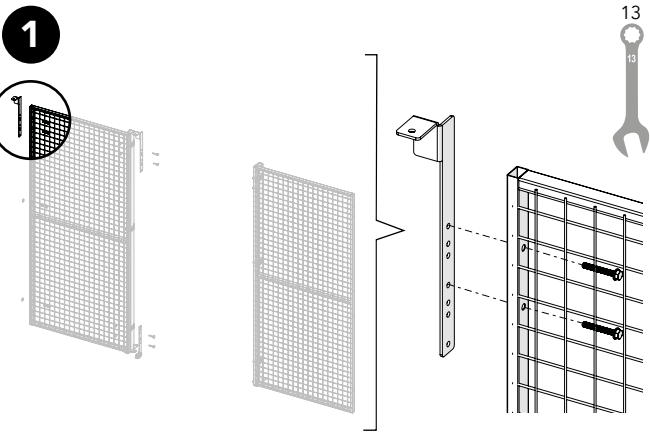

Door Kit

Bag for kit 5630 + Door Kit

Kit 5630 + Bag for Kit 5630 + Door Kit

Door Kit

Bag for Kit 5630 + Door Kit

Bag for Kit 5630 + Door Kit

Art.no: 88754728 Ver. 01