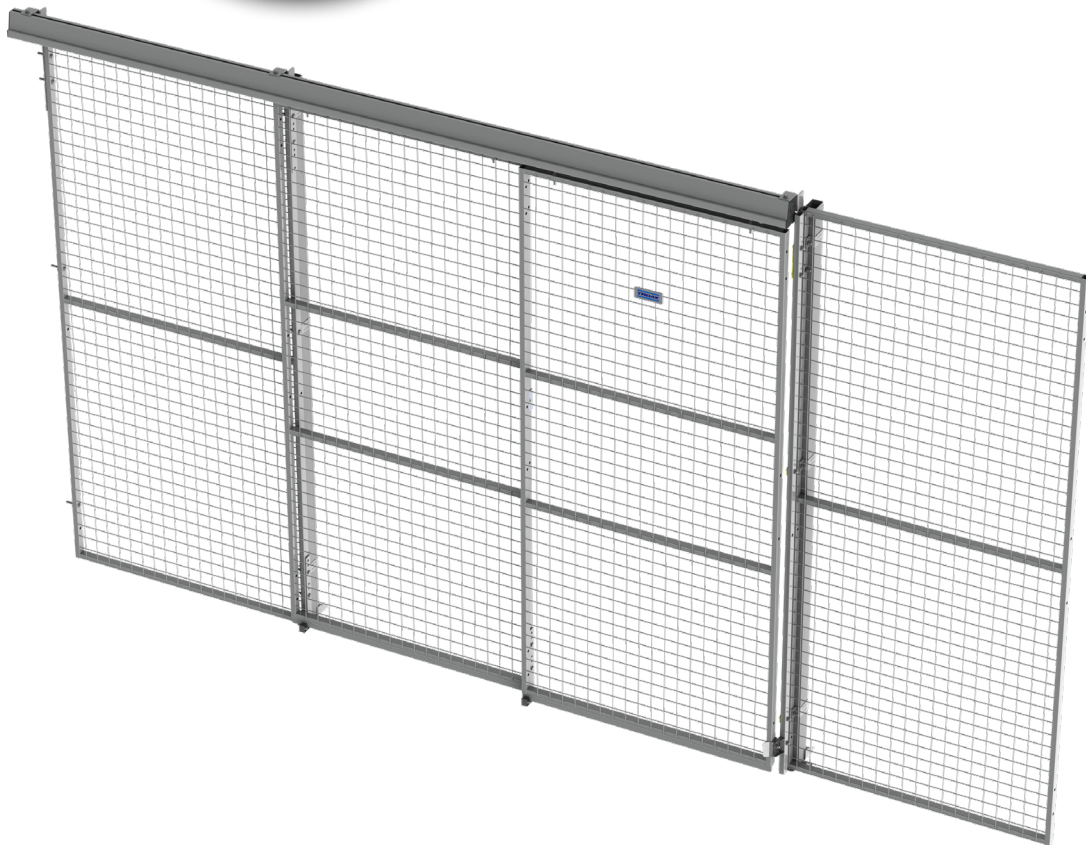

# Warehouse Partitioning

Carrier Door

**Kit 36905630**

Art no: 88754728 ver. 01

Print no: 201809-8222-EN