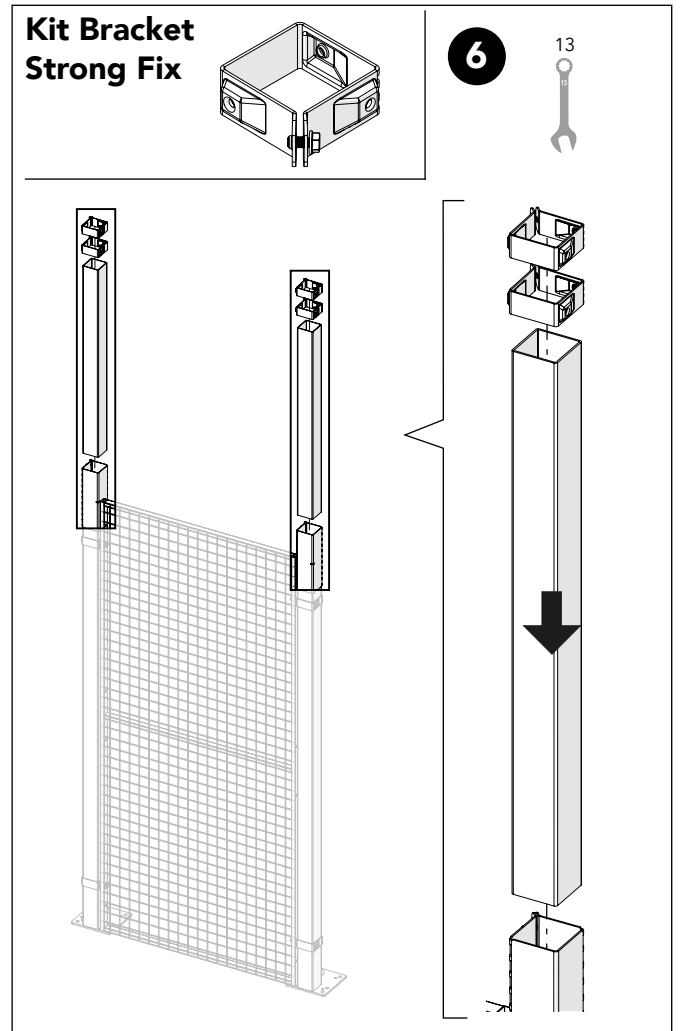

Kit Bracket Strong Fix

Kit Bracket Strong Fix

Kit Bracket Strong Fix

Kit Bracket Strong Fix

Kit 6430 Linear Sliding Door + Bag for kit 6430 + Kit Bracket Strong fix + Kit Extension bracket 80x80

9

10

Art no: 88754756 Ver. 03