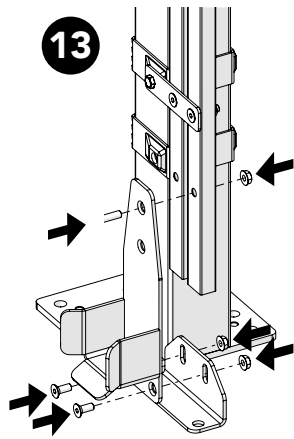

Kit 6430 Linear Sliding Door + Bag for kit 6430 + Kit Bracket Strong fix + Kit Extension bracket 80x80

9

10

Art no: 88754756 Ver. 03

11

12

13

14