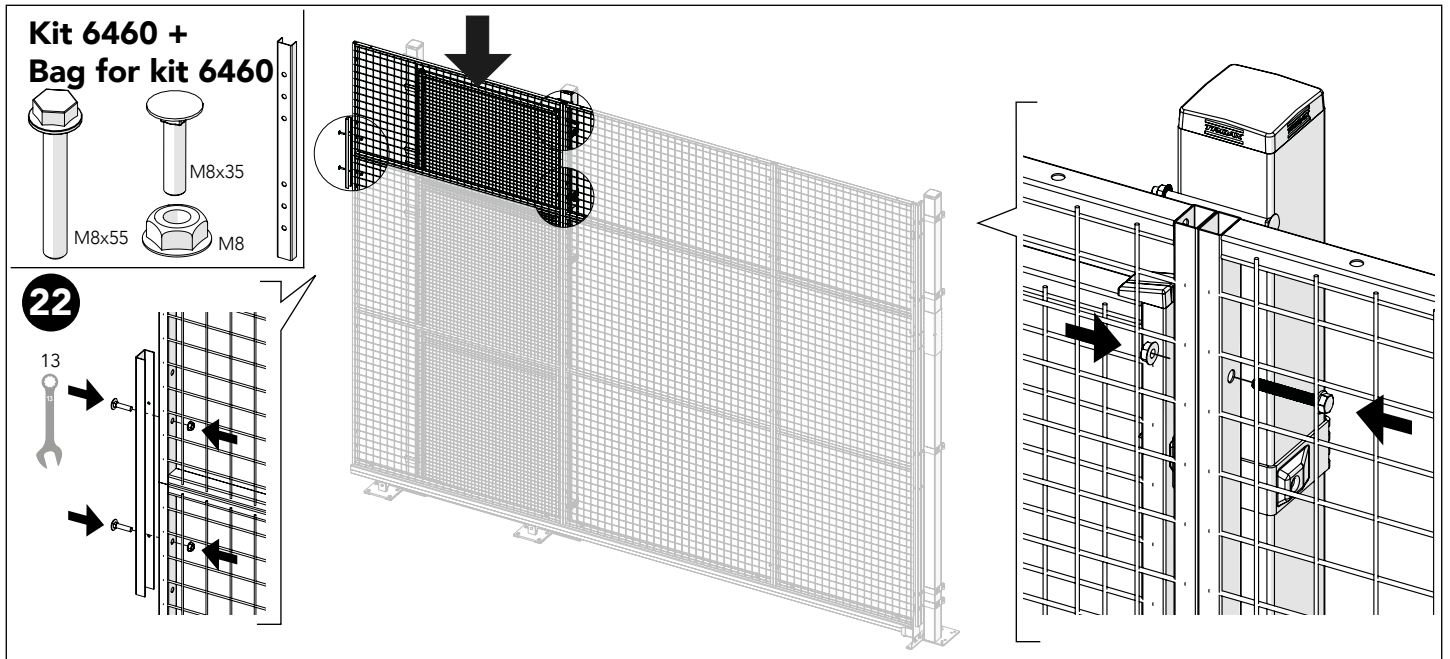

Bag for kit 6460

20

13

Bag for kit 6460

21

13

Art no: 88754756 ver. 03

Kit 6430 Linear Sliding Door