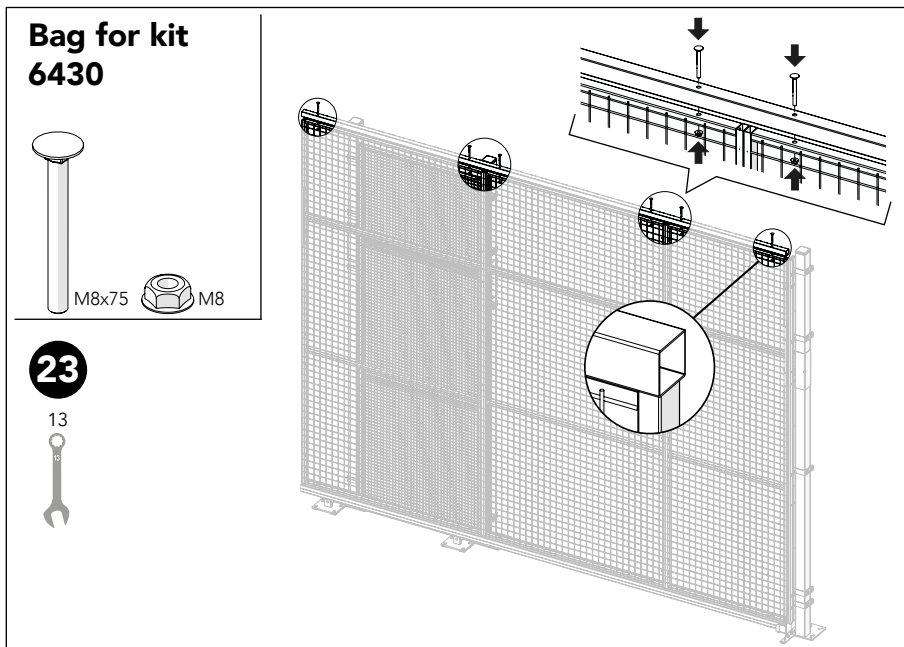

Bag for kit 6460

20

13

Bag for kit 6460

21

13

Art no: 88754756 ver. 03

Kit 6430 Linear Sliding Door