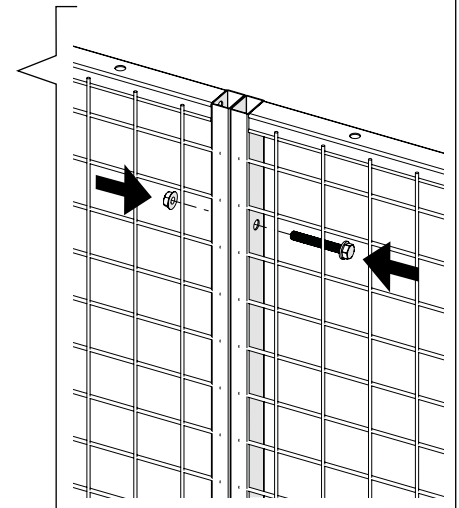

Bag for kit 6460

20

13

Bag for kit 6460

21

13

Art no: 88754756 ver. 03

Kit 6430 Linear Sliding Door