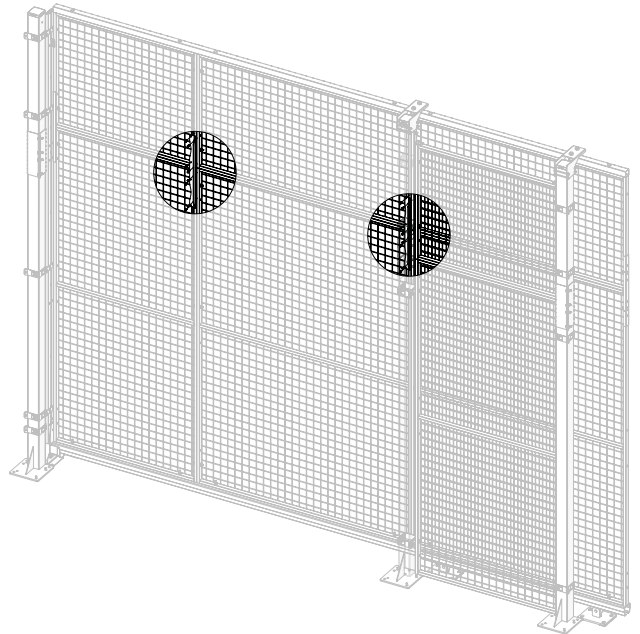

26

13

Reinforcement Kit 6460 High Linear + Bag for kit 6460

4,8x16

27

28

Art no: 88754756 ver. 03

Kit 6430 Linear Sliding Door