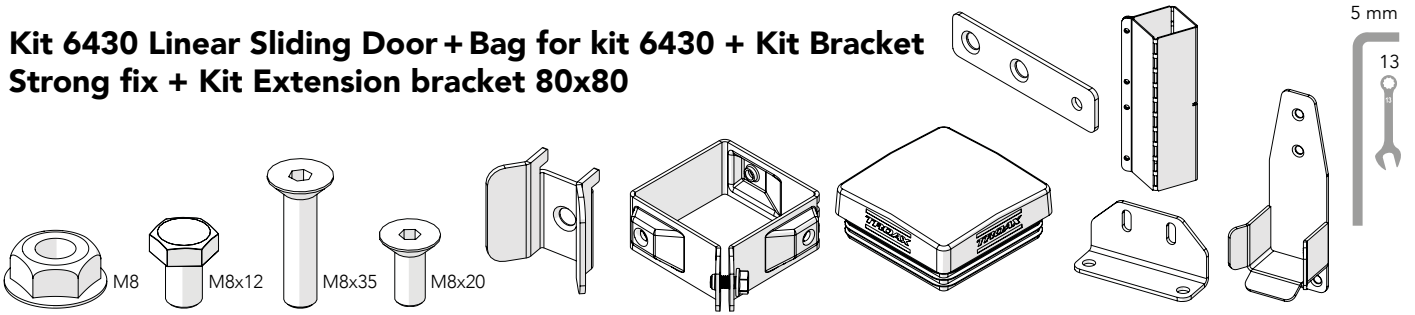

Kit Bracket Strong Fix

Kit Bracket Strong Fix

Kit Bracket Strong Fix

Kit Bracket Strong Fix

Kit 6430 Linear Sliding Door + Bag for kit 6430 + Kit Bracket Strong fix + Kit Extension bracket 80x80

9

10

Art no: 88754756 Ver. 03