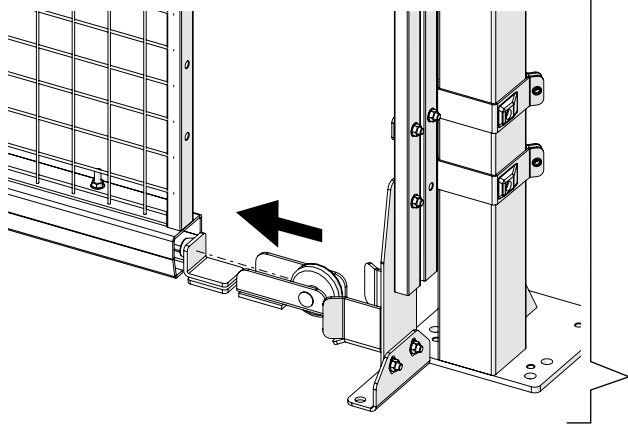

Kit 6430 Linear Sliding Door

26

13