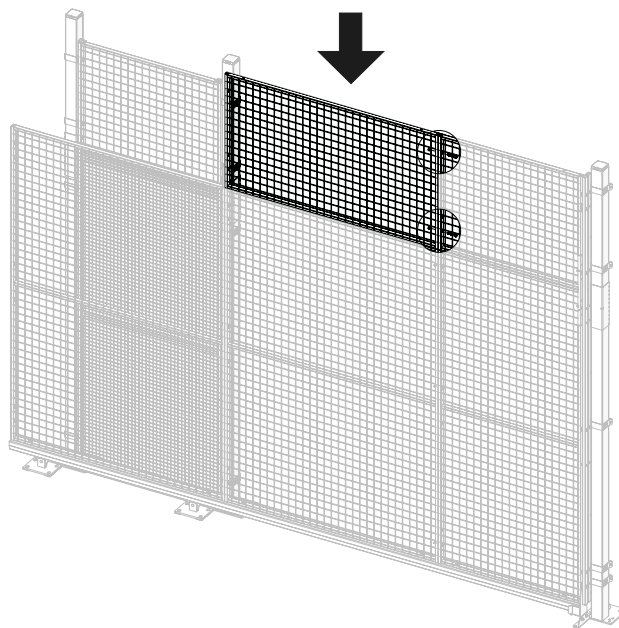

Bag for kit 6460

20

13

Bag for kit 6460

21

13

Art no: 88754756 ver. 03

Kit 6430 Linear Sliding Door