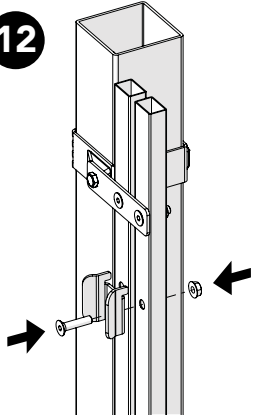

Kit 6430 Linear Sliding Door + Bag for kit 6430 + Kit Bracket Strong fix + Kit Extension bracket 80x80

9

10

Art no: 88754756 Ver. 03

11

12

13

14