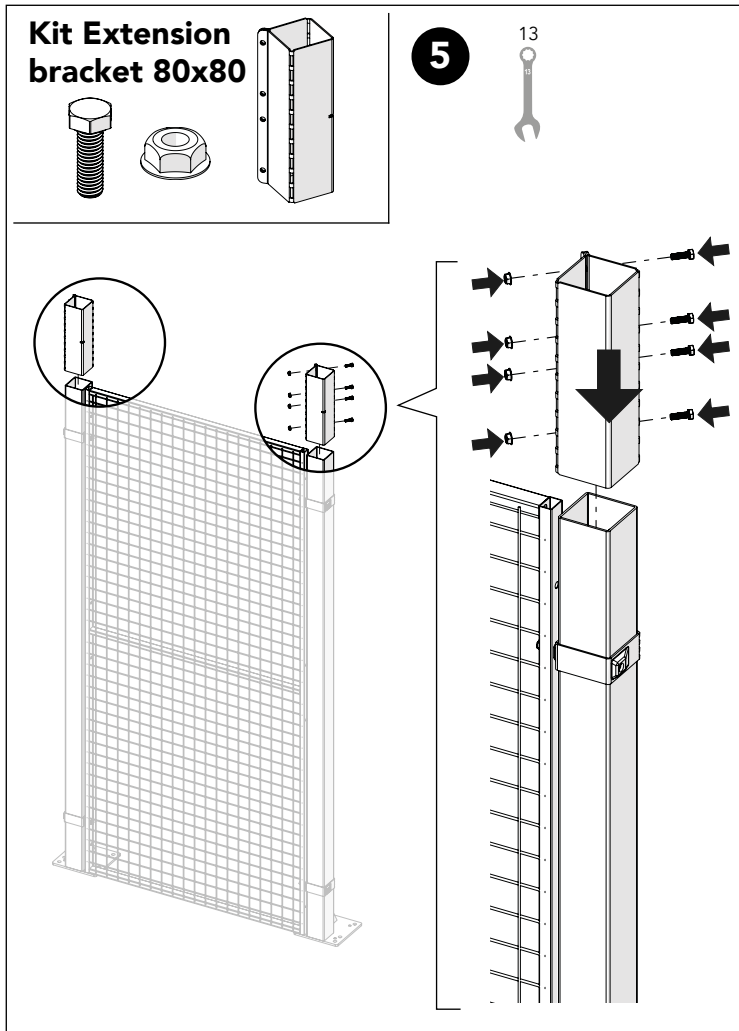

Kit Bracket Strong Fix

Kit Bracket Strong Fix

Kit Bracket Strong Fix

Kit Bracket Strong Fix

Kit 6430 Linear Sliding Door + Bag for kit 6430 + Kit Bracket Strong fix + Kit Extension bracket 80x80

9

10

Art no: 88754756 Ver. 03