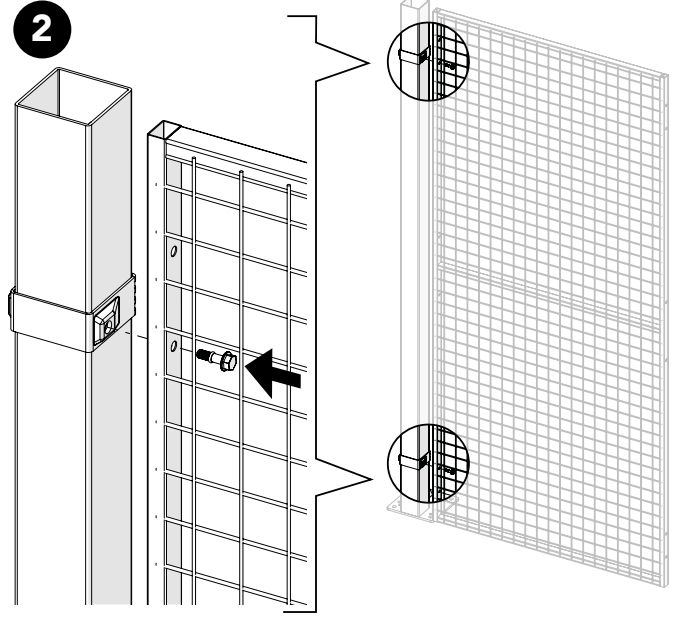

Kit Bracket Strong Fix