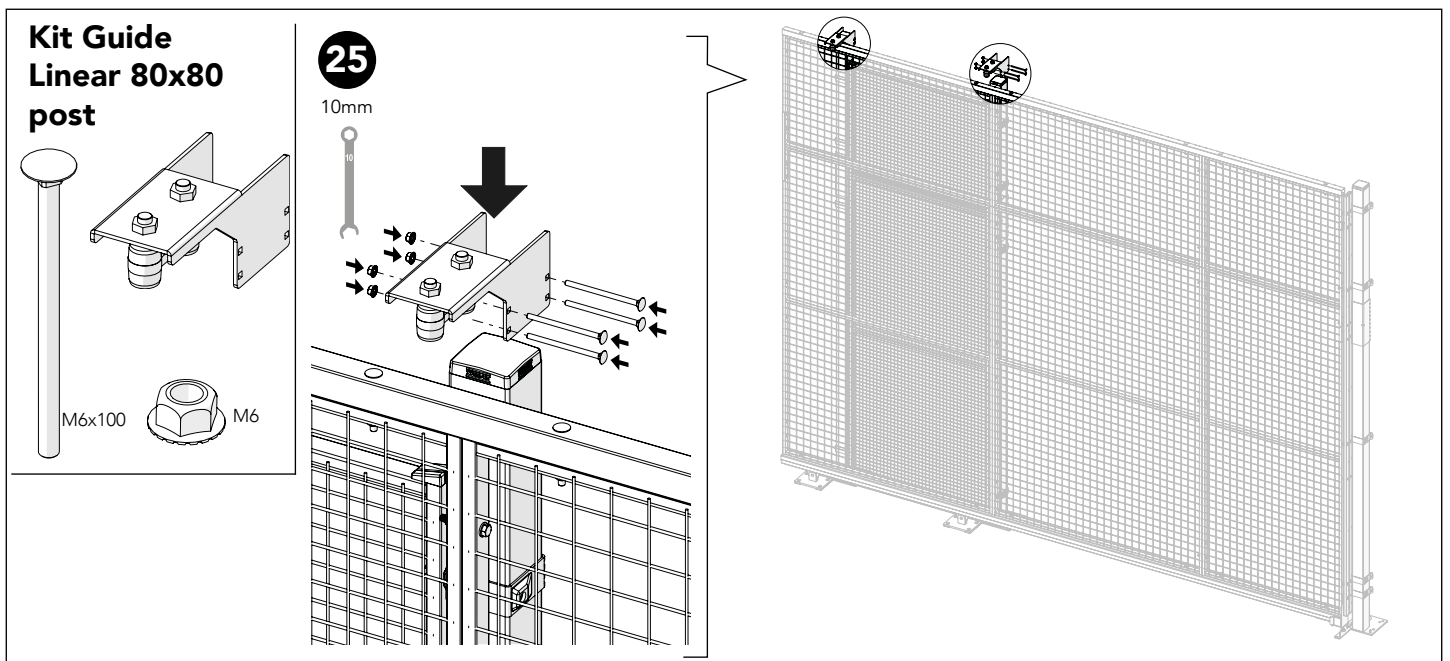

Bag for kit 6460

20

13

Bag for kit 6460

21

13

Art no: 88754756 ver. 03

Kit 6430 Linear Sliding Door