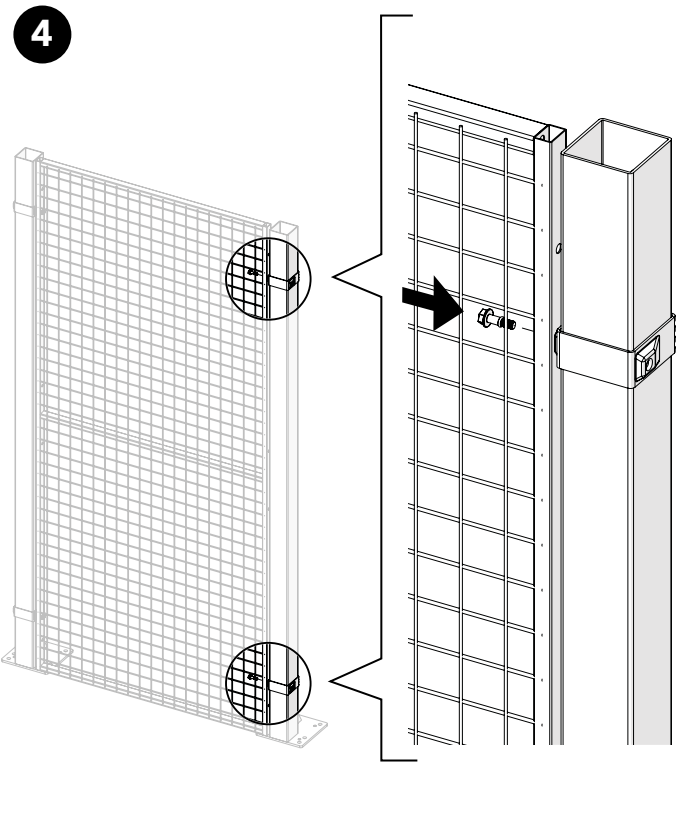

Kit Bracket Strong Fix

Kit Bracket Strong Fix

Kit Bracket Strong Fix

Kit Bracket Strong Fix

Kit 6430 Linear Sliding Door + Bag for kit 6430 + Kit Bracket Strong fix + Kit Extension bracket 80x80

9

10

Art no: 88754756 Ver. 03