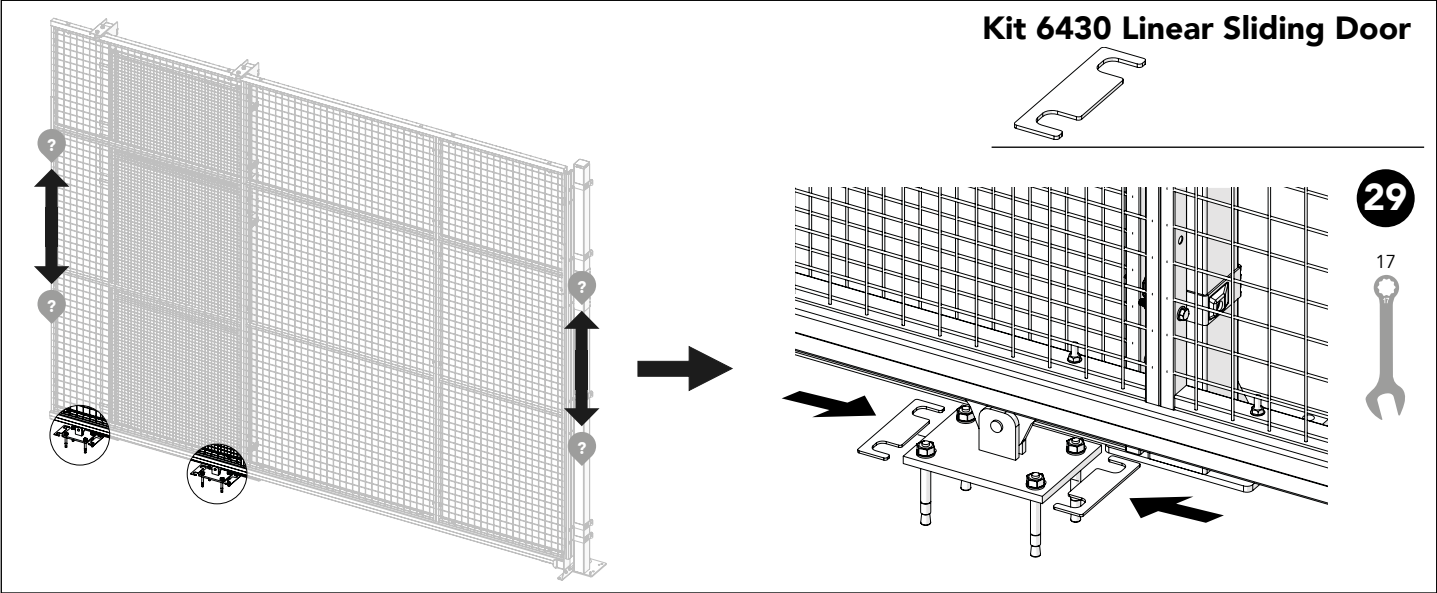

26

13

Reinforcement Kit 6460 High Linear + Bag for kit 6460

4,8x16

27

28

Art no: 88754756 ver. 03

Kit 6430 Linear Sliding Door