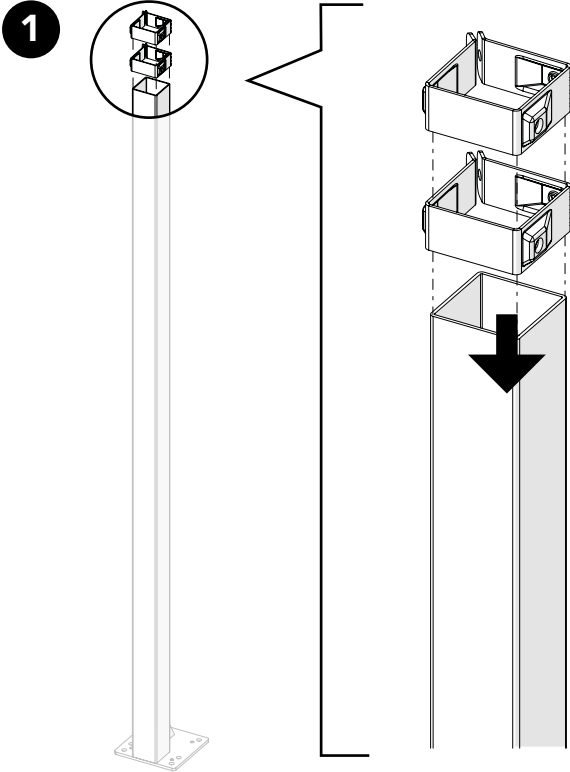

Kit Bracket Strong Fix