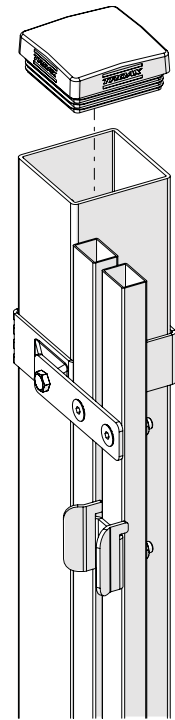

- 89051540 x2
- 36700169 x1
- 89200000 x1
- 89051542 x1
- 89051541 x1
- 36700029 x1
- 89050322 x4
- 89051543 x4

Reinforcement Kit 6460 High Linear 36906460

- 89050323 x3
- 36700004 x3
- 36500788 x2
- 36700085 x2

Kit Extention bracket 80x80 36700479

- 89050041 x4 (M8x25)
- 89050525 x4 (M8)

Kit Bracket Strong Fix 36700098

- 89200118 x2 (80x80)
- 89200068 x2 (20/30)
- 89050148 x4 (M8x28)
- 89200068 x2 (20/30)
- 89200000 x1 (80x80)

Kit Bracket Strong Fix

Kit Bracket Strong Fix

Kit Bracket Strong Fix

Kit Bracket Strong Fix

Kit 6430 Linear Sliding Door + Bag for kit 6430 + Kit Bracket Strong fix + Kit Extension bracket 80x80

9

10

Art no: 88754756 Ver. 03

11

12

13

14

Bag for kit 6430

15

A	B
730	1800
1015	2500
1015	3000
1015	3500
1255	4250

Art no: 88754756 ver. 03