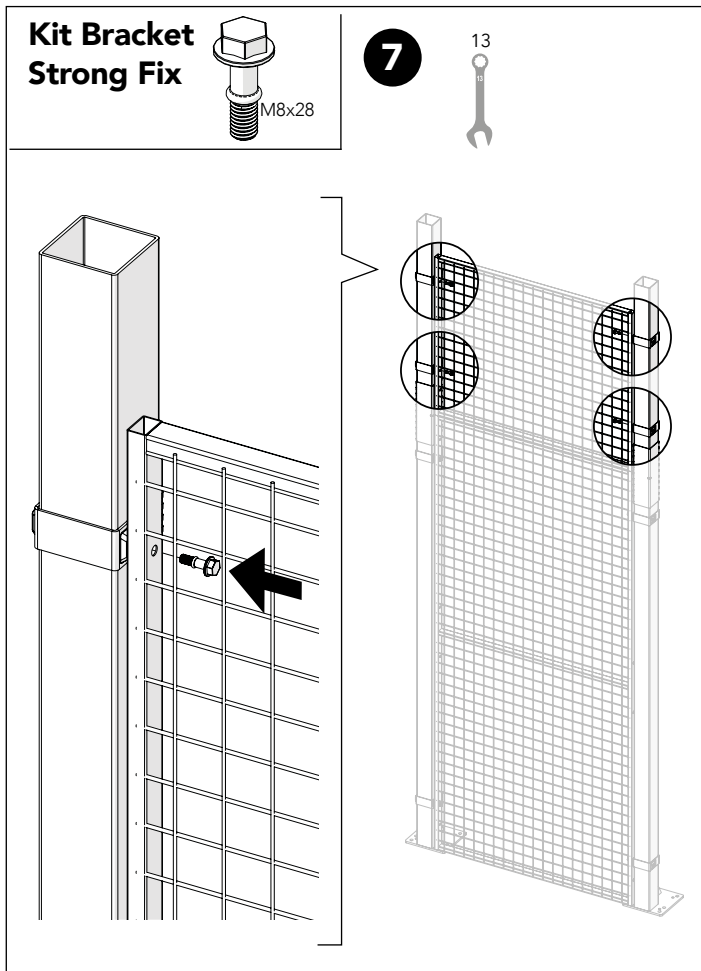

Kit Bracket Strong Fix

Kit Bracket Strong Fix

Kit Bracket Strong Fix

Kit Bracket Strong Fix

Kit 6430 Linear Sliding Door + Bag for kit 6430 + Kit Bracket Strong fix + Kit Extension bracket 80x80

9

10

Art no: 88754756 Ver. 03