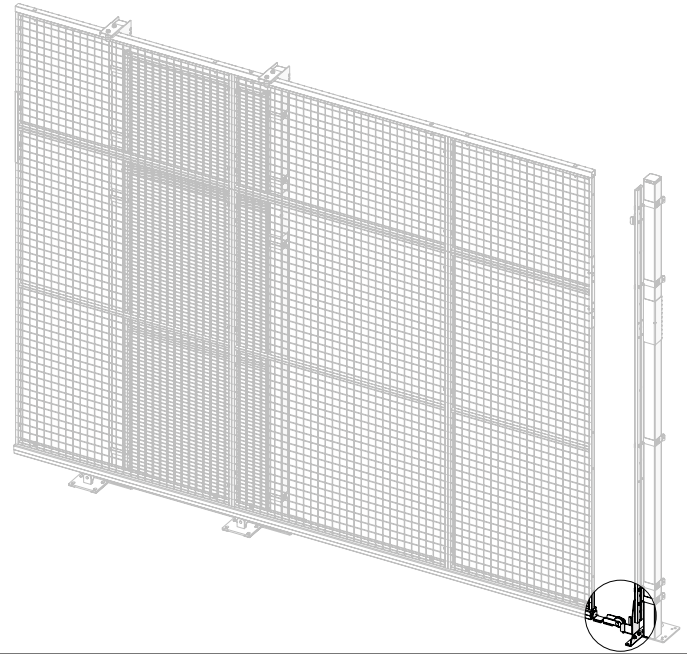

Kit 6430 Linear Sliding Door

26

13