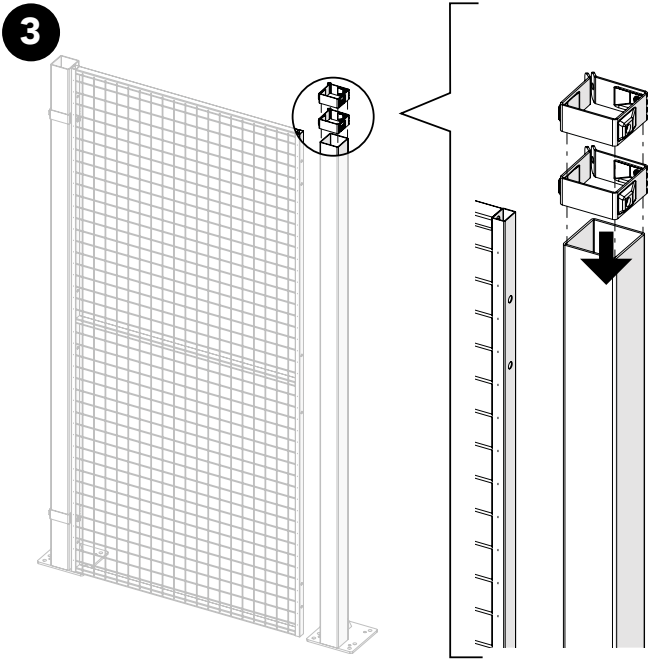

Kit Extention bracket 80x80 36700479

- 89050041 x4 (M8x25)
- 89050525 x4 (M8)

Kit Bracket Strong Fix 36700098

- 89200118 x2 (80x80)
- 89200068 x2 (20/30)
- 89050148 x4 (M8x28)
- 89200068 x2 (20/30)
- 89200000 x1 (80x80)

Kit Bracket Strong Fix

Kit Bracket Strong Fix

Kit Bracket Strong Fix

Kit Bracket Strong Fix

Kit 6430 Linear Sliding Door + Bag for kit 6430 + Kit Bracket Strong fix + Kit Extension bracket 80x80

9

10

Art no: 88754756 Ver. 03