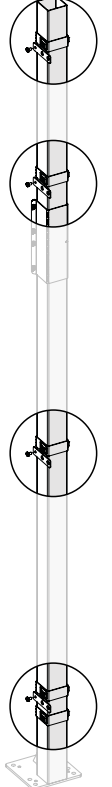

Warehouse
partitioning

Linear sliding
door 80x80
WP

Kit 36906430

Art no: 88754756 ver. 03
Print no: 202108-2506-EN

Follow me

www.troax.com

Linear sliding door 80x80 WP

Kit 6430 Linear Sliding Door 36906430

- 89051540 x2
- 36700169 x1
- 89200000 x1
- 89051542 x1
- 89051541 x1
- 36700029 x1
- 89050322 x4
- 89051543 x4

Reinforcement Kit 6460 High Linear 36906460

- 89050323 x3
- 36700004 x3
- 36500788 x2
- 36700085 x2

Kit Extention bracket 80x80 36700479

- 89050041 x4 (M8x25)
- 89050525 x4 (M8)

Kit Bracket Strong Fix 36700098

- 89200118 x2 (80x80)
- 89200068 x2 (20/30)
- 89050148 x4 (M8x28)
- 89200068 x2 (20/30)
- 89200000 x1 (80x80)

Kit Bracket Strong Fix

Kit Bracket Strong Fix

Kit Bracket Strong Fix

Kit Bracket Strong Fix

Kit 6430 Linear Sliding Door + Bag for kit 6430 + Kit Bracket Strong fix + Kit Extension bracket 80x80

9

10

Art no: 88754756 Ver. 03