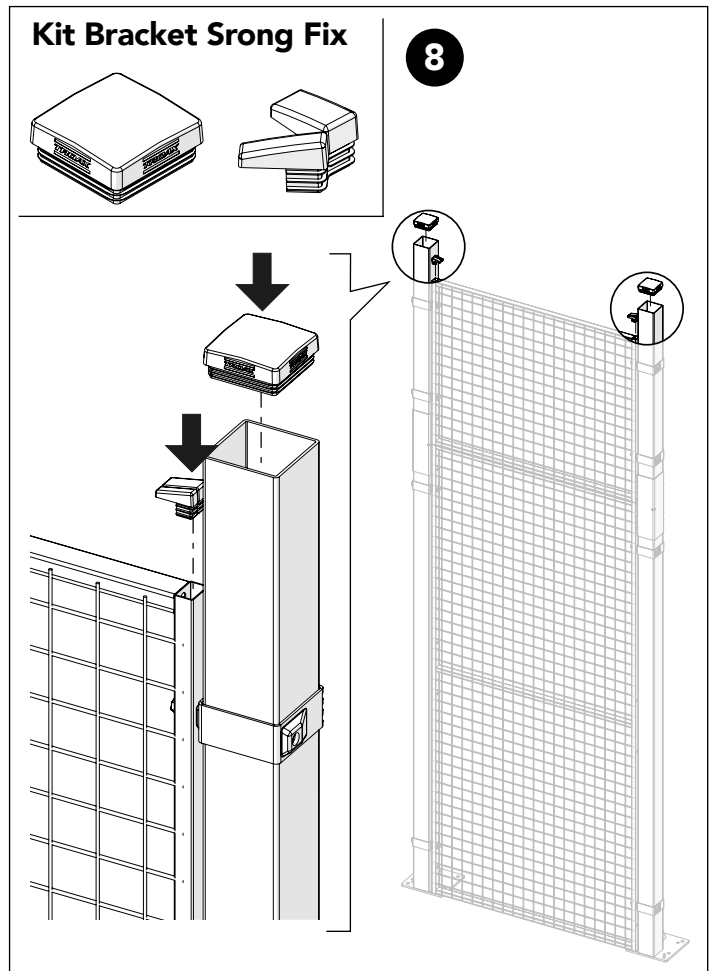

Kit Bracket Strong Fix

Kit Bracket Strong Fix

Kit Bracket Strong Fix

Kit Bracket Strong Fix

Kit 6430 Linear Sliding Door + Bag for kit 6430 + Kit Bracket Strong fix + Kit Extension bracket 80x80

9

10

Art no: 88754756 Ver. 03