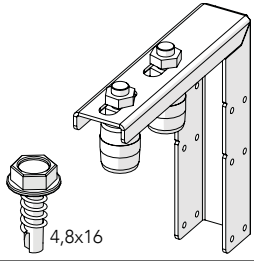

26

x2

x2

**Bag for kit 6430
+ Kit Guide
Linear 60x40
post**

Kit 6430 Linear Sliding Door

**Reinforcement Kit
6460 High Linear
+ Bag for kit 6460**

29

Art no: 38954757 ver: 005