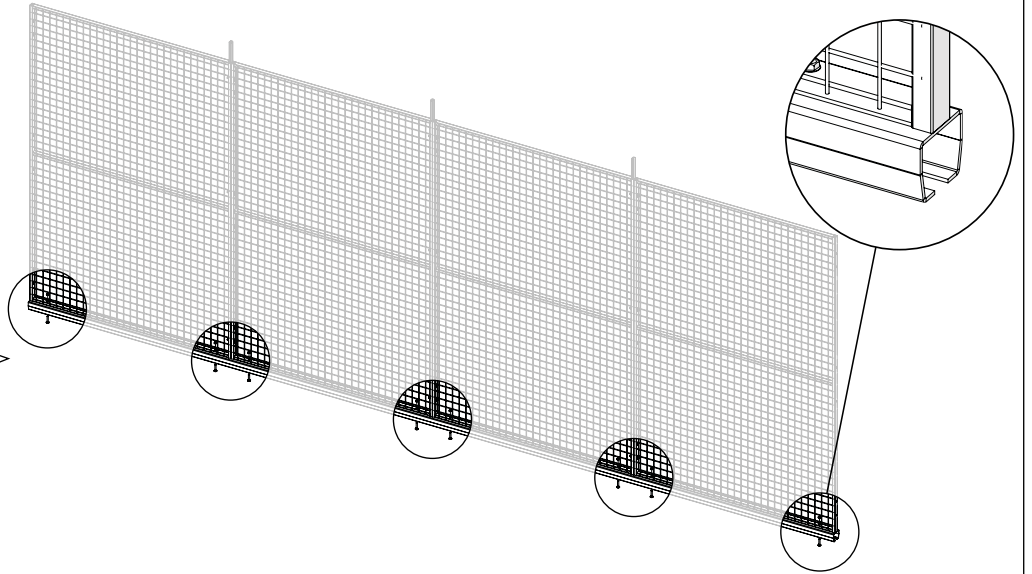

	A	B
3000 mm	2200	800
4400 mm	2200	2200

**Reinforcement Kit
6460 High Linear
+ Bag for kit 6460**

17

Bag for kit 6430

18

19

Art no: 389754757 ver: 005

**Reinforcement Kit
6460 High Linear
+ Bag for kit 6460**