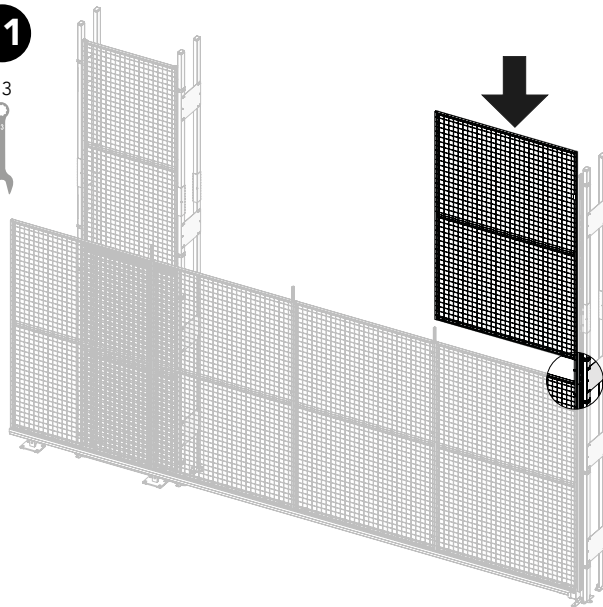

Bag for kit 6460

21