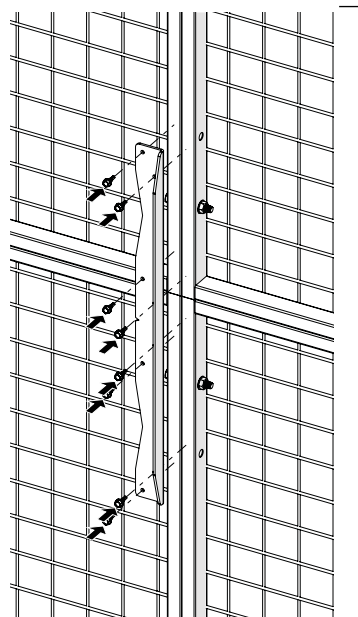

26

x2

x2

**Bag for kit 6430
+ Kit Guide
Linear 60x40
post**

Kit 6430 Linear Sliding Door

**Reinforcement Kit
6460 High Linear
+ Bag for kit 6460**

29

Art no: 38954757 ver: 005