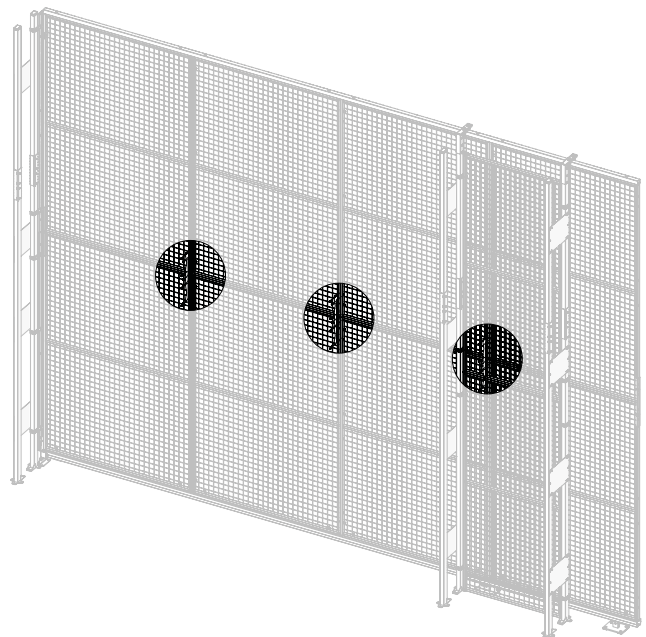

26

x2

x2

**Bag for kit 6430
+ Kit Guide
Linear 60x40
post**

Kit 6430 Linear Sliding Door

**Reinforcement Kit
6460 High Linear
+ Bag for kit 6460**

29

Art no: 38954757 ver: 005