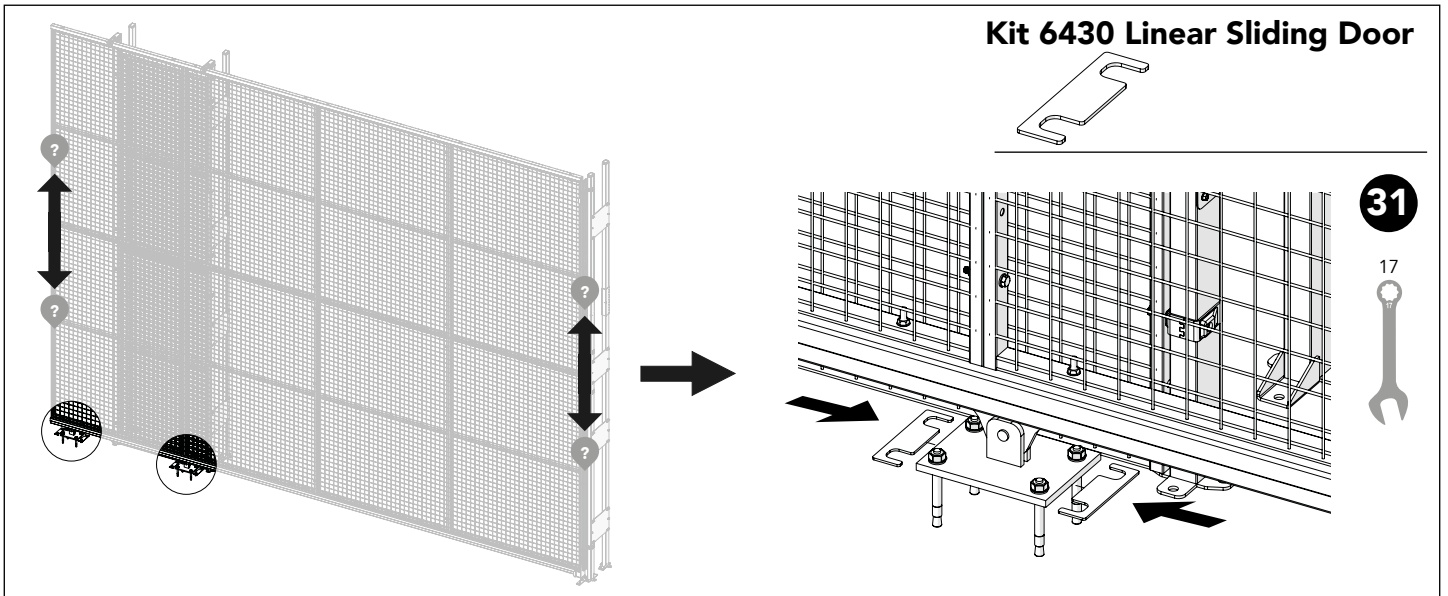

26

x2

x2

**Bag for kit 6430
+ Kit Guide
Linear 60x40
post**

Kit 6430 Linear Sliding Door

**Reinforcement Kit
6460 High Linear
+ Bag for kit 6460**

29

Art no: 38954757 ver: 005