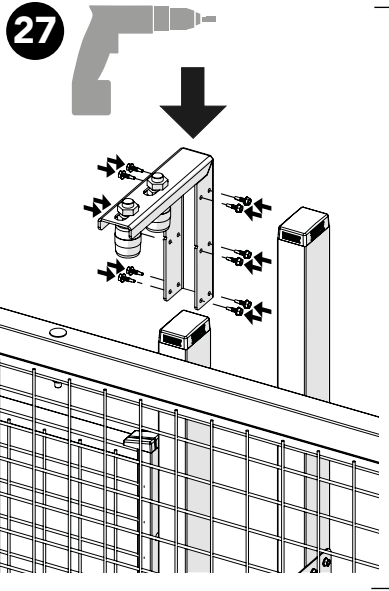

26

x2

x2

**Bag for kit 6430
+ Kit Guide
Linear 60x40
post**

Kit 6430 Linear Sliding Door

**Reinforcement Kit
6460 High Linear
+ Bag for kit 6460**

29

Art no: 38954757 ver: 005