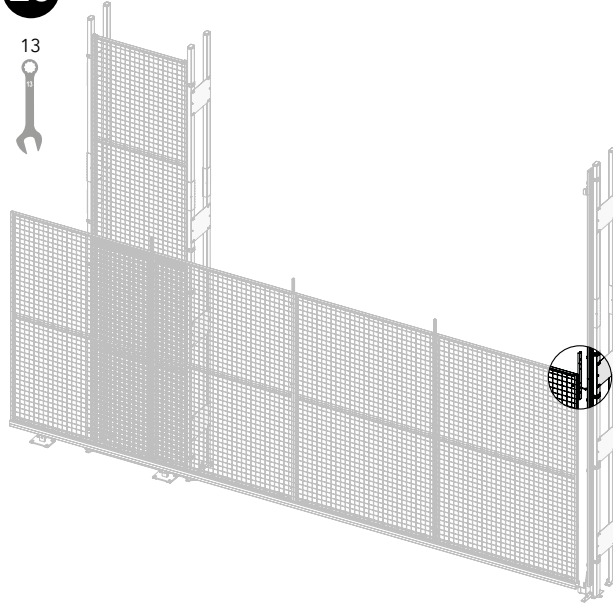

**Reinforcement Kit
6460 High Linear
+ Bag for kit 6460**

20