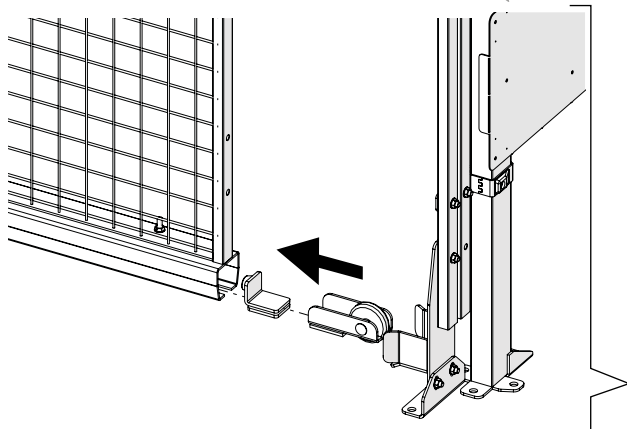

26

x2

x2

**Bag for kit 6430
+ Kit Guide
Linear 60x40
post**

Kit 6430 Linear Sliding Door

**Reinforcement Kit
6460 High Linear
+ Bag for kit 6460**

29

Art no: 38954757 ver: 005