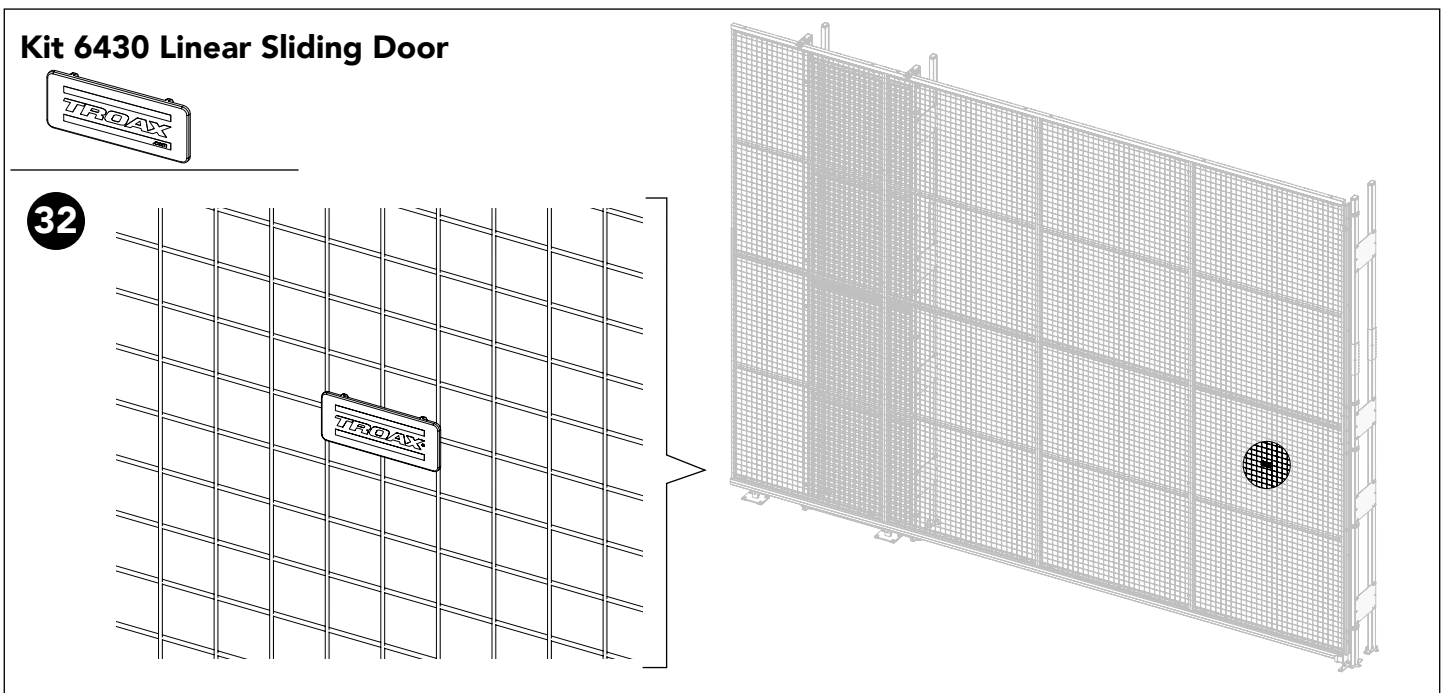

26

x2

x2

**Bag for kit 6430
+ Kit Guide
Linear 60x40
post**

Kit 6430 Linear Sliding Door

**Reinforcement Kit
6460 High Linear
+ Bag for kit 6460**

29

Art no: 38954757 ver: 005