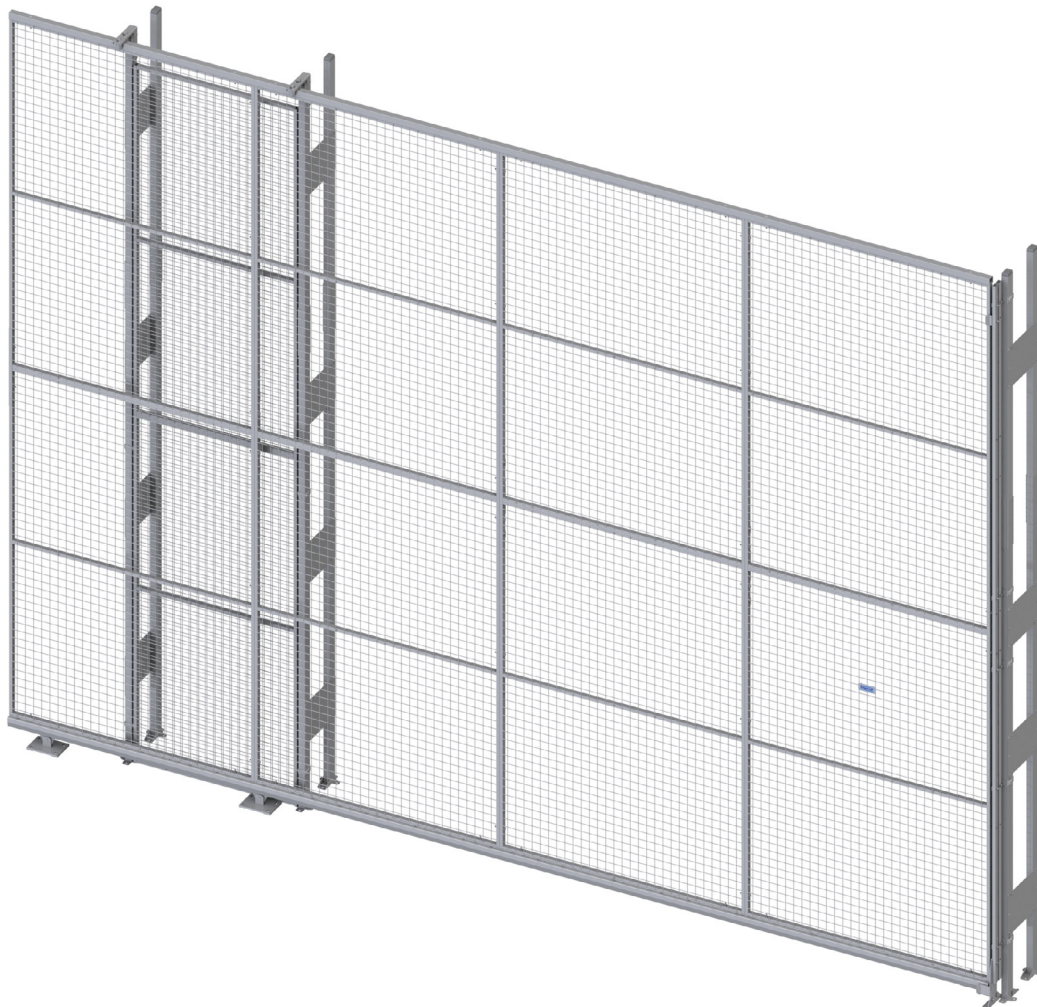

ASSEMBLY INSTRUCTION
– JUST FOLLOW ME

HIGH LINEAR SLIDING DOOR

KIT 36906460

High linear sliding door

Kit 6430 Linear Sliding Door 36906430

- 89051540 x2
- 36700169 x1
- 89200000 x1
- 89051542 x1
- 89051541 x1
- 36700029 x1
- 89050322 x4
- 89051543 x4