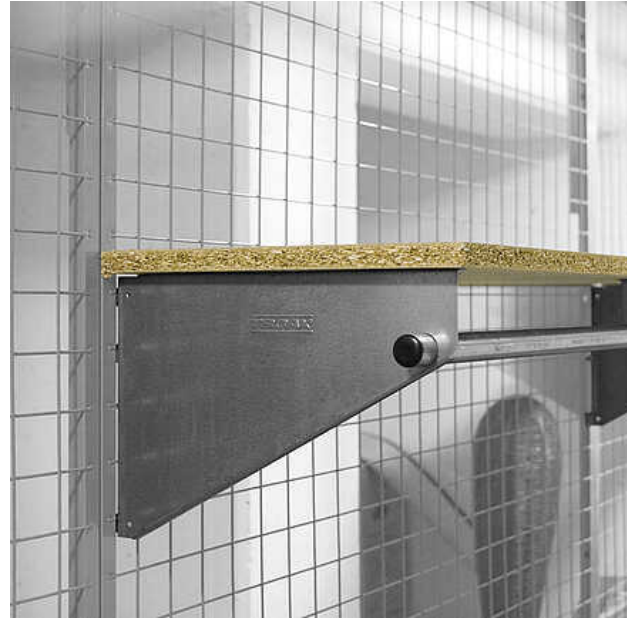

# SHELF

The Chipboard shelf is mounted on the partitioning wall using brackets. It can also be combined with a hanger tube for flexible storage.

# FACTS

ART. NO	COMPONENTS
19500019	Support for storage shelf
35700101	Kit konsol shelf(L + R) C
88754034	FM Shelf Cetus
89080003	Shelf 800x350 chip board
89080004	Shelf 1200x350 chip board
89080005	Shelf 1000x350 chip board
89080009	Shelf 1500x350 chip board
89080087	Shelf 1200x350 boardlame1