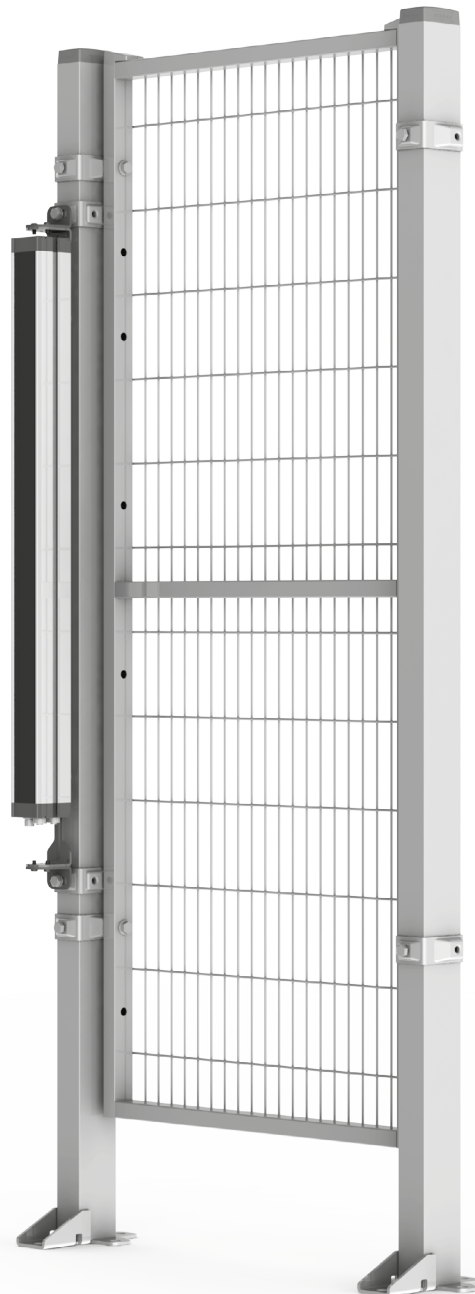

ASSEMBLY INSTRUCTION  
– JUST FOLLOW ME

# FIXINGS FOR LIGHT CURTAINS

KIT 36906650

# Kit 6650 Fixing light curtains

2

Art no: 88756650 ver. 002

**Kit SmartFix Open**

**1**  
13mm

**Kit 6650**

M8x12  
M8  
18x10,3x4

**2**  
13mm