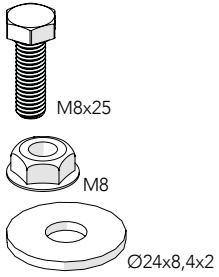

ACL End Panel

Kit ACL 8mm

1

Kit ACL 8mm

2

Kit ACL 8mm

3