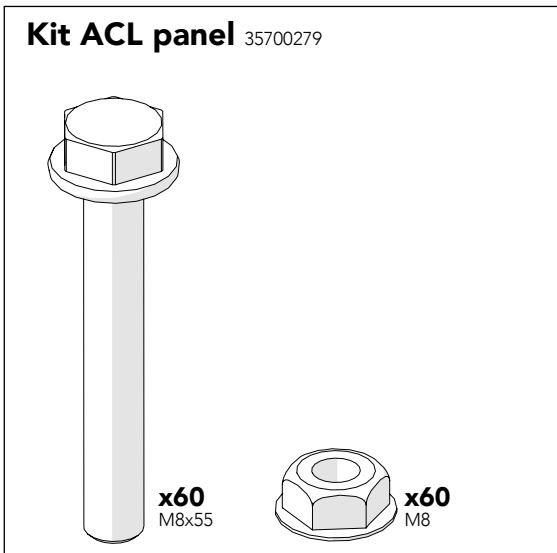

Anti-Collapse 0mm System