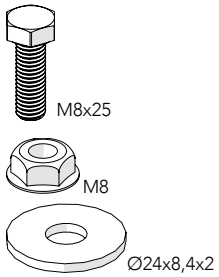

ACL End Panel

Kit ACL 8mm

1

Kit ACL 8mm

2

Kit ACL 8mm

3