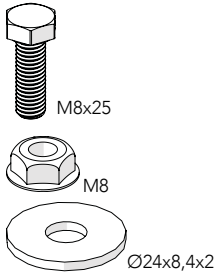

ACL End Panel

Kit ACL 8mm

1

Kit ACL 8mm

2

Kit ACL 8mm

3