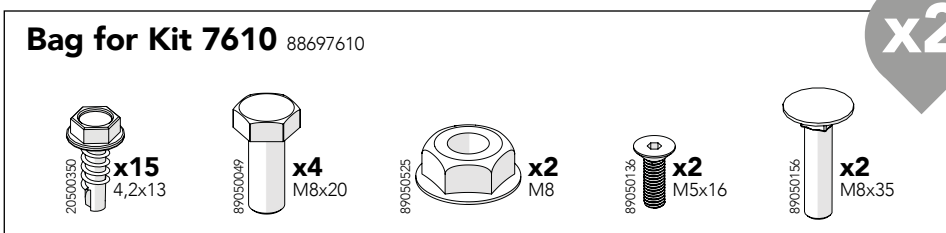

Sliding door
EC Lock
double rail

Kit 36907610, 36907700

Sliding door Euro Cylinder Lock Double rail

Art no: 88754508 ver.01

Art.no: 88754508 ver. 01

Bag for kit 7700

13mm

Bag for kit 7610