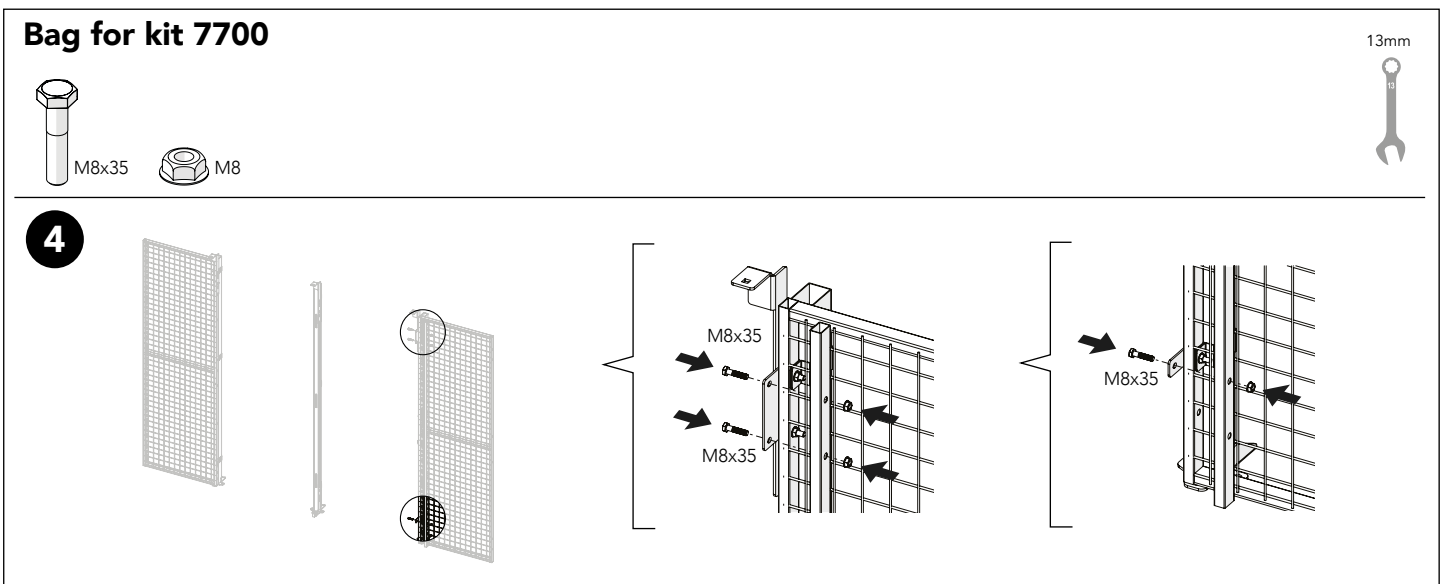

Sliding door
EC Lock
double rail

Kit 36907610, 36907700

Sliding door Euro Cylinder Lock Double rail

Art no: 88754508 ver.01

Art.no: 88754508 ver. 01

Bag for kit 7700

13mm

Bag for kit 7610