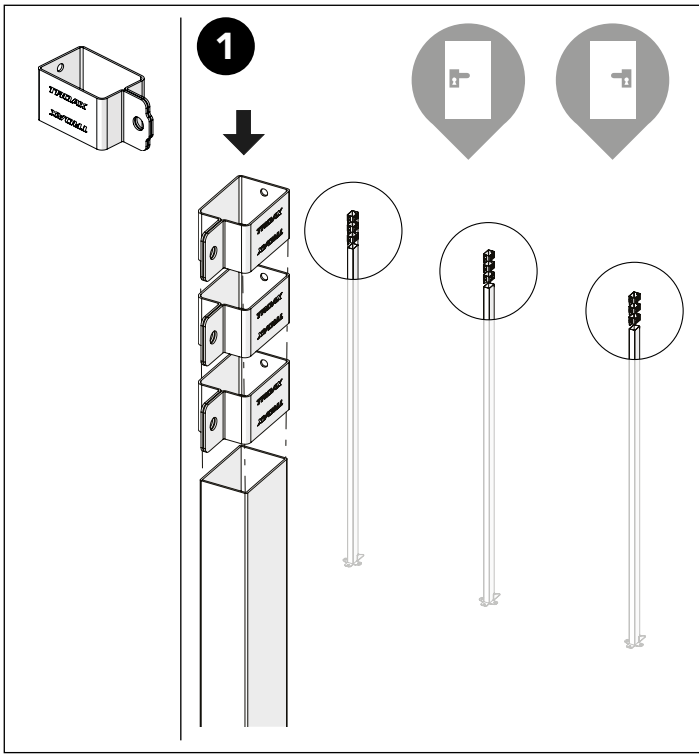

Sliding door
EC Lock
double rail

Kit 36907610, 36907700

Sliding door Euro Cylinder Lock Double rail

Art no: 88754508 ver.01

Art.no: 88754508 ver. 01

Bag for kit 7700

13mm

Bag for kit 7610