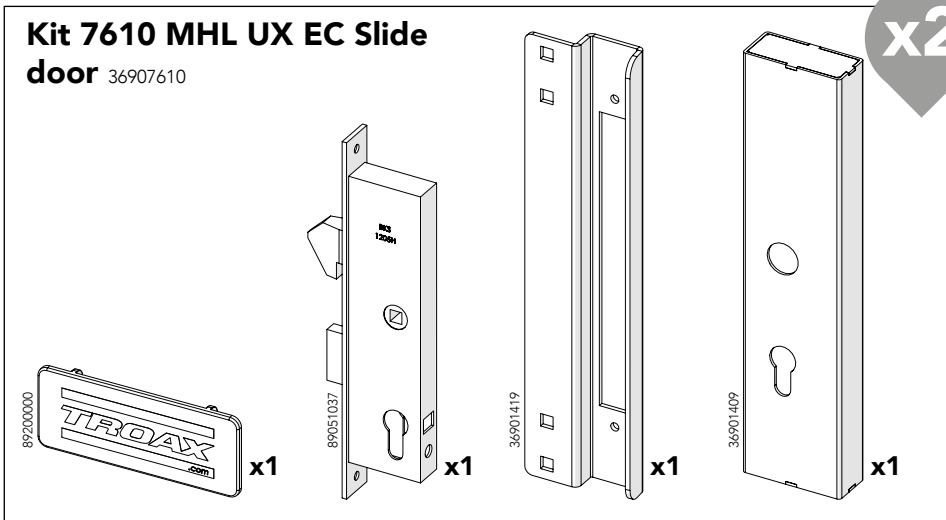

Sliding door
EC Lock
double rail

Kit 36907610, 36907700

Sliding door Euro Cylinder Lock Double rail

Art no: 88754508 ver.01

Art.no: 88754508 ver. 01

Bag for kit 7700

13mm

Bag for kit 7610