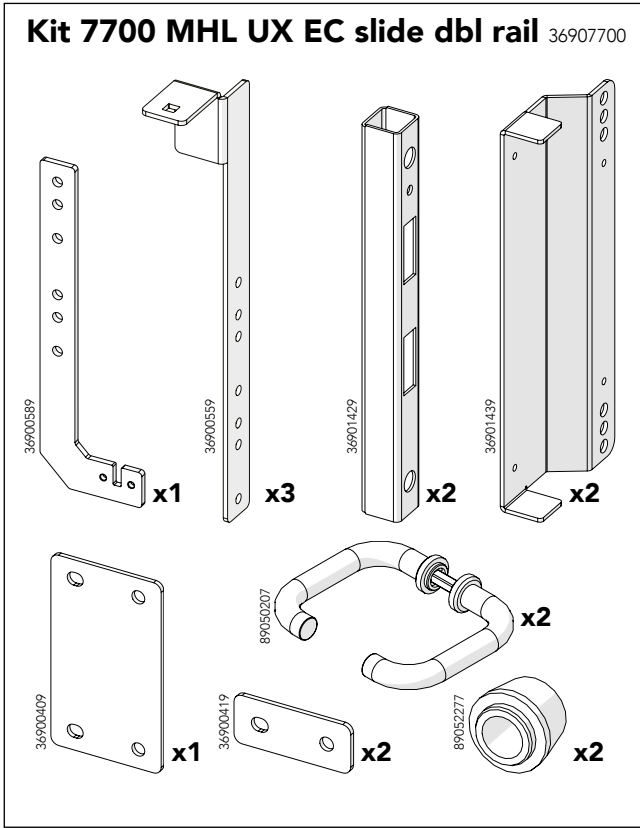

Sliding door
EC Lock
double rail

Kit 36907610, 36907700

Sliding door Euro Cylinder Lock Double rail

Art no: 88754508 ver.01

Art.no: 88754508 ver. 01

Bag for kit 7700

13mm

Bag for kit 7610