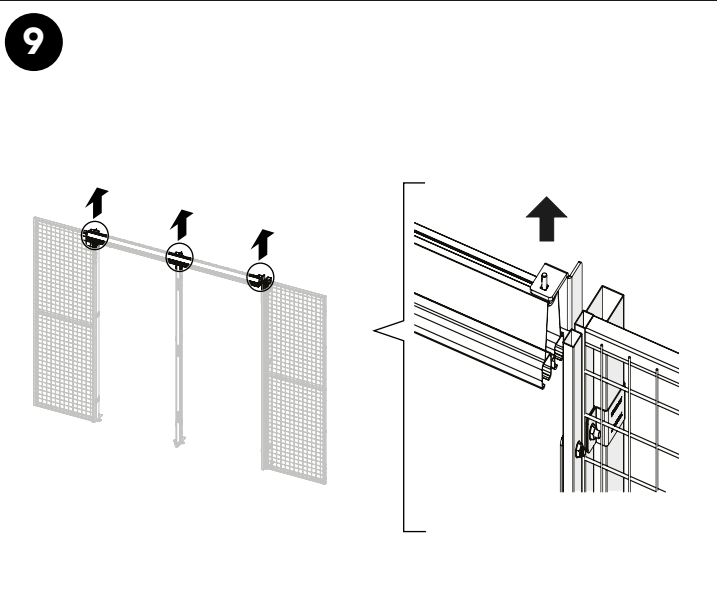

Bag for kit 7700

8