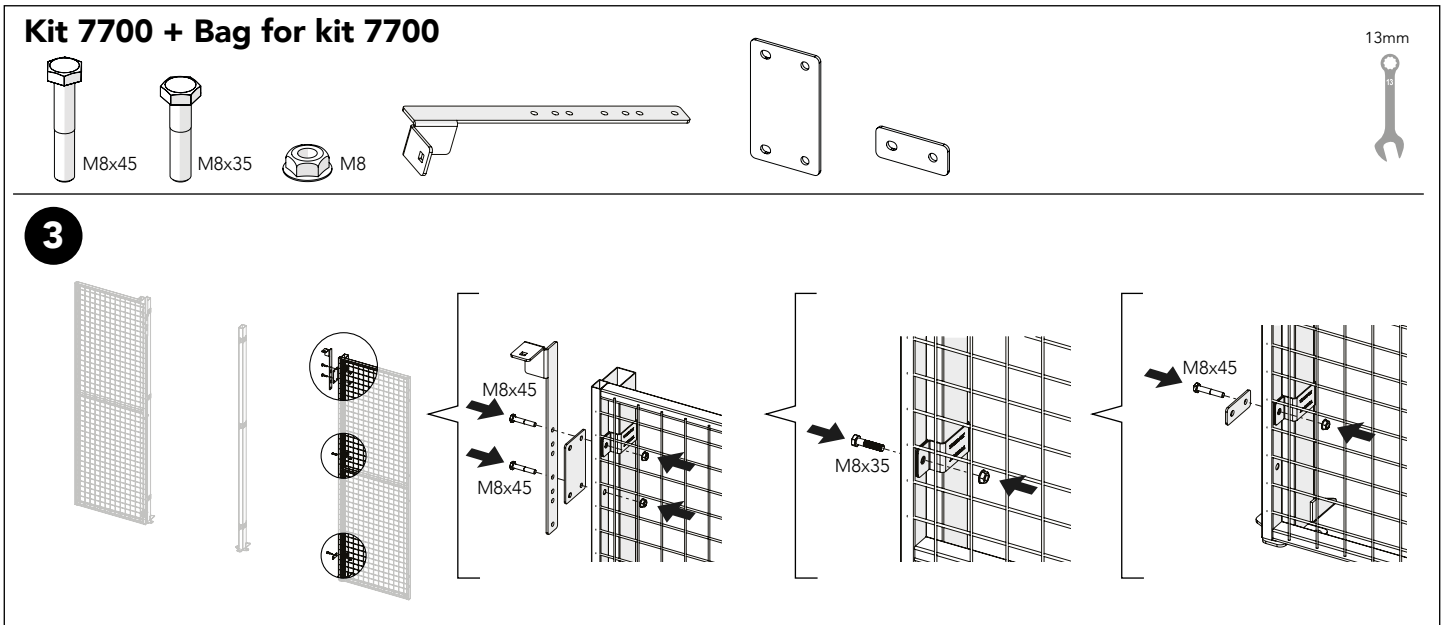

Sliding door
EC Lock
double rail

Kit 36907610, 36907700

Sliding door Euro Cylinder Lock Double rail

Art no: 88754508 ver.01

Art.no: 88754508 ver. 01

Bag for kit 7700

13mm

Bag for kit 7610