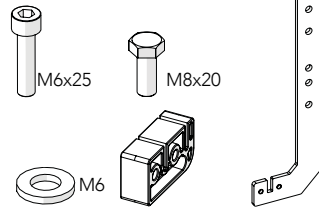

Kit 7700 + Bag for kit 7700 + Bag for kit 7610

5 mm