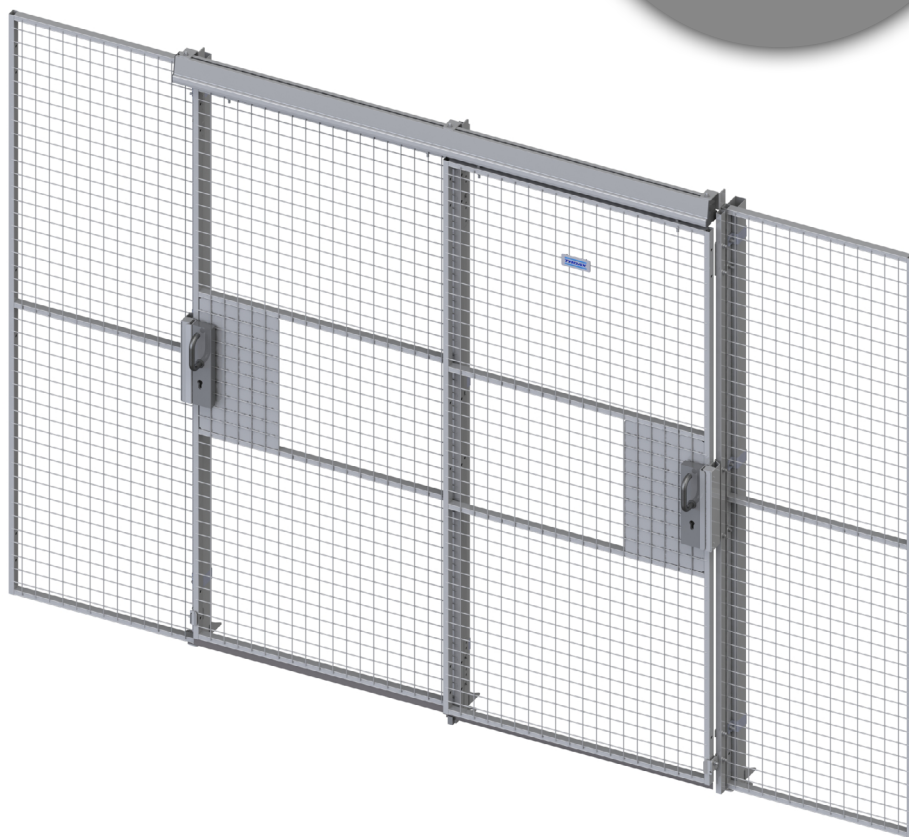

Sliding door
EC Lock
double rail

Kit 36907610, 36907700

Sliding door Euro Cylinder Lock Double rail

Art no: 88754508 ver.01

Art.no: 88754508 ver. 01

Bag for kit 7700

13mm

Bag for kit 7610