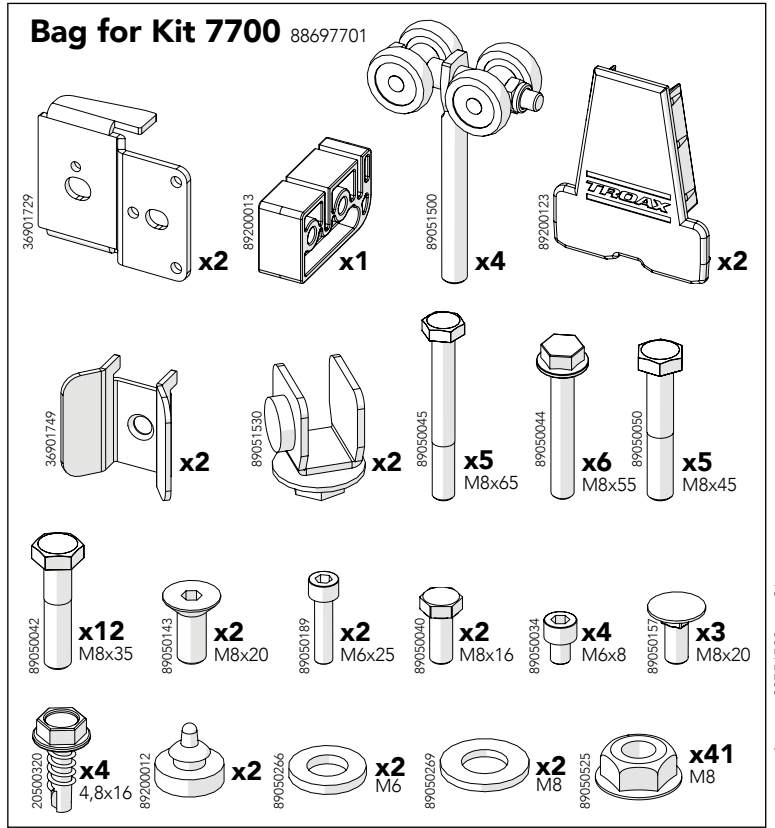

Sliding door
EC Lock
double rail

Kit 36907610, 36907700

Sliding door Euro Cylinder Lock Double rail

Art no: 88754508 ver.01

Art.no: 88754508 ver. 01

Bag for kit 7700

13mm

Bag for kit 7610