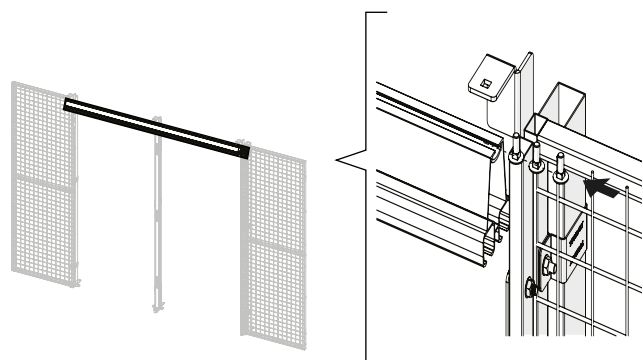

Bag for kit 7700

8