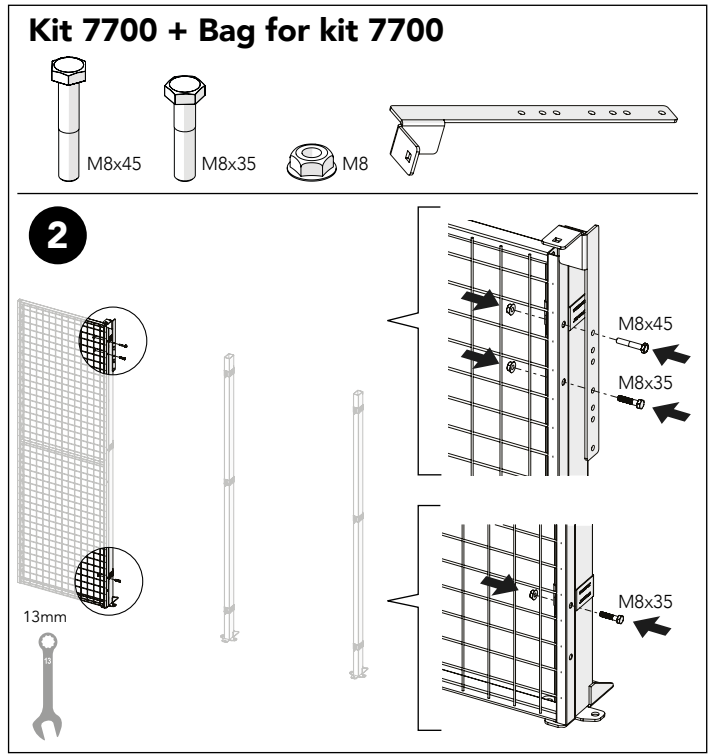

Sliding door
EC Lock
double rail

Kit 36907610, 36907700

Sliding door Euro Cylinder Lock Double rail

Art no: 88754508 ver.01

Art.no: 88754508 ver. 01

Bag for kit 7700

13mm

Bag for kit 7610

13mm

Kit 7700 + Bag for kit 7700 + Bag for kit 7610

5 mm

Art no: 88754508 ver.01

Bag for kit 7700

8

Bag for kit 7700

M8