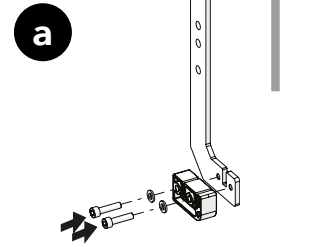

Kit 7700 + Bag for kit 7700 + Bag for kit 7610

5 mm