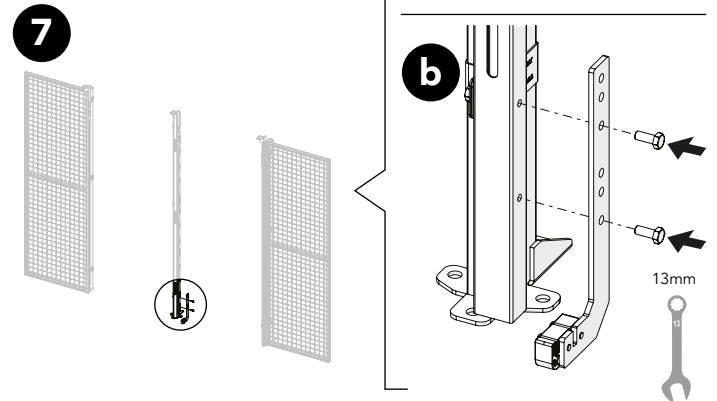

Kit 7700 + Bag for kit 7700 + Bag for kit 7610

5 mm