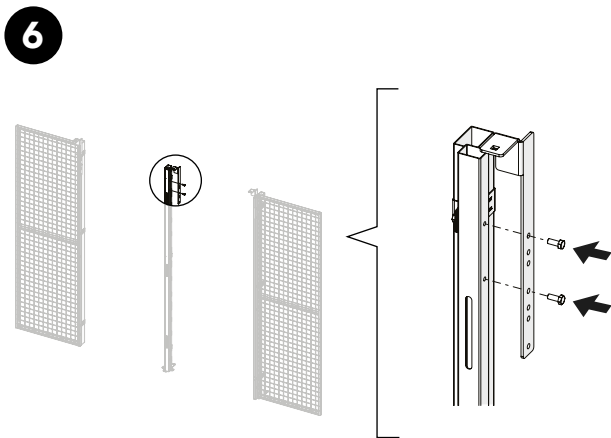

Bag for kit 7700

13mm

Bag for kit 7610

13mm

Kit 7700 + Bag for kit 7700 + Bag for kit 7610

5 mm

Art no: 88754508 ver.01

Bag for kit 7700

8