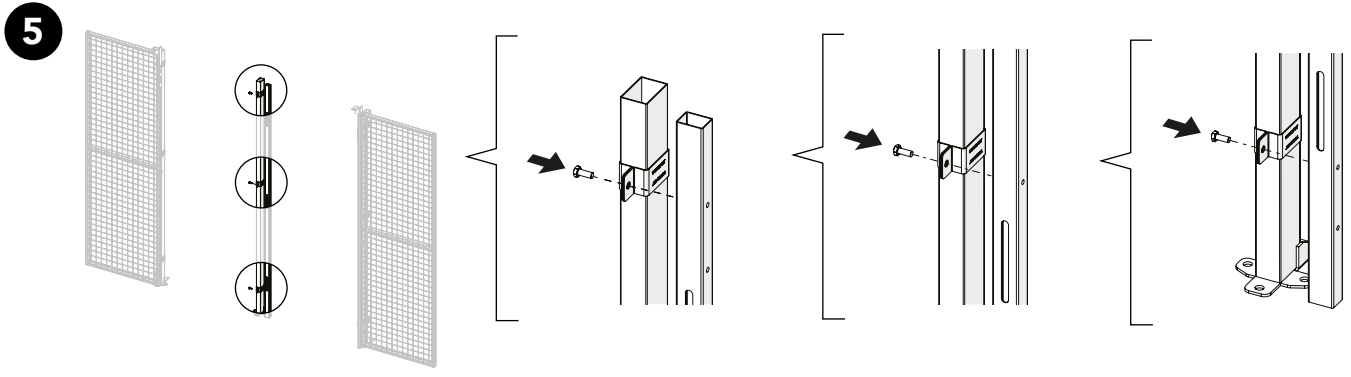

Sliding door
EC Lock
double rail

Kit 36907610, 36907700

Sliding door Euro Cylinder Lock Double rail

Art no: 88754508 ver.01

Art.no: 88754508 ver. 01

Bag for kit 7700

13mm

Bag for kit 7610