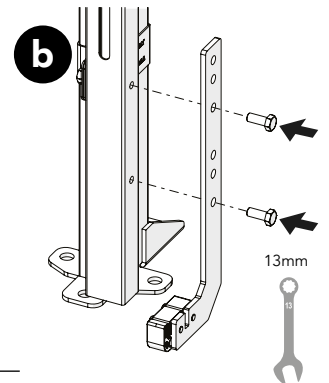

Kit 7700 + Bag for kit 7700 + Bag for kit 7610

5 mm