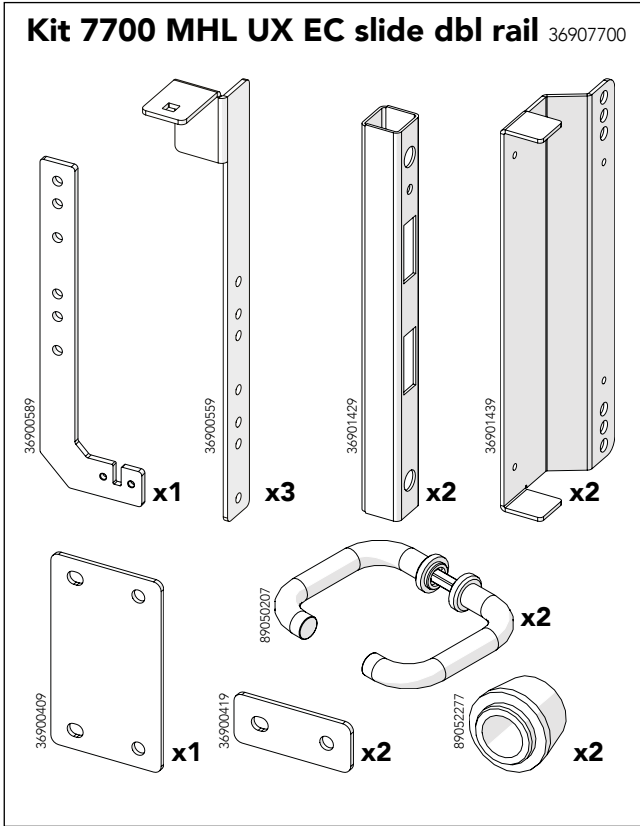

Warehouse  
partitioning

Sliding door  
EC Lock 22mm-  
double rail

**Kit 3690770,36907630**

Art no: 88754510 ver. 01

Print no: 202109-5999-EN

Follow me

[www.troax.com](http://www.troax.com)

# Sliding door Euro Cylinder Lock 22 mm dbl rail

Art no: 88754510 ver.01

Art.no: 88754510 ver. 01

**Bag for kit 7700**

13mm

**5**

**Bag for kit 7700**

13mm