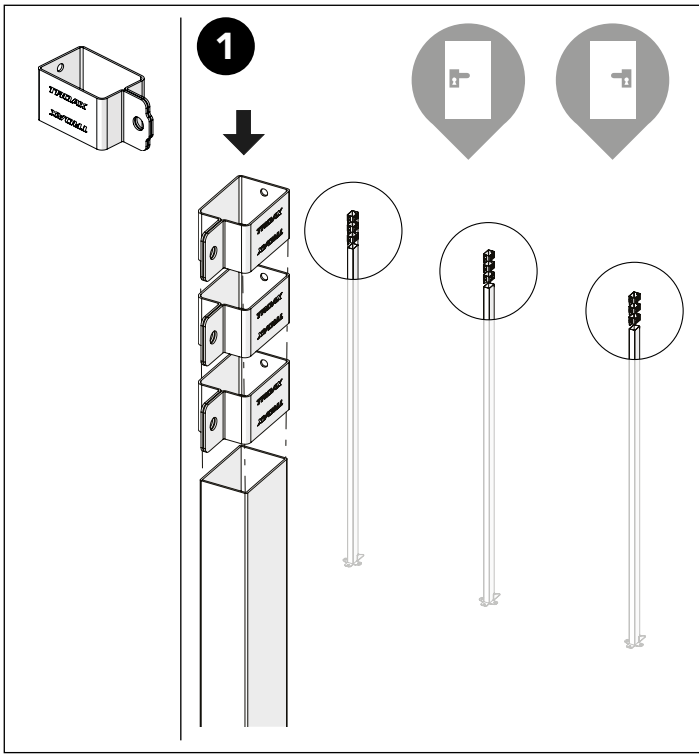

Warehouse  
partitioning

Sliding door  
EC Lock 22mm-  
double rail

**Kit 3690770,36907630**

Art no: 88754510 ver. 01

Print no: 202109-5999-EN

Follow me

[www.troax.com](http://www.troax.com)

# Sliding door Euro Cylinder Lock 22 mm dbl rail

Art no: 88754510 ver.01

Art.no: 88754510 ver. 01

**Bag for kit 7700**

13mm

**5**

**Bag for kit 7700**

13mm