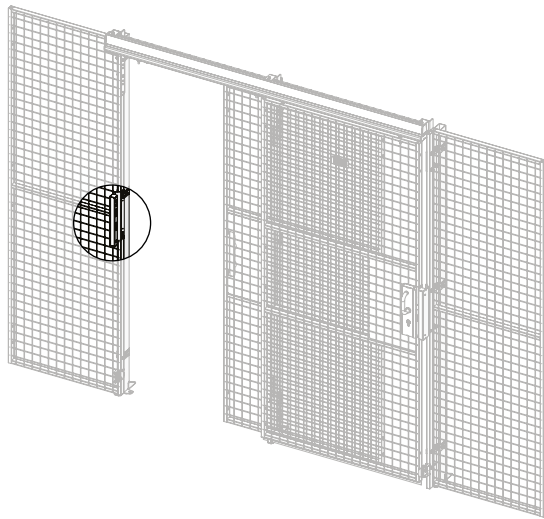

Kit 7700 + Bag for Kit 7700

5 mm

a   **b**

Bag for kit 7700

M8x35

18

13mm

Kit 7700+Bag for kit 7700

M8x35

M8

19

13mm

Art no: 88754510 ver. 01