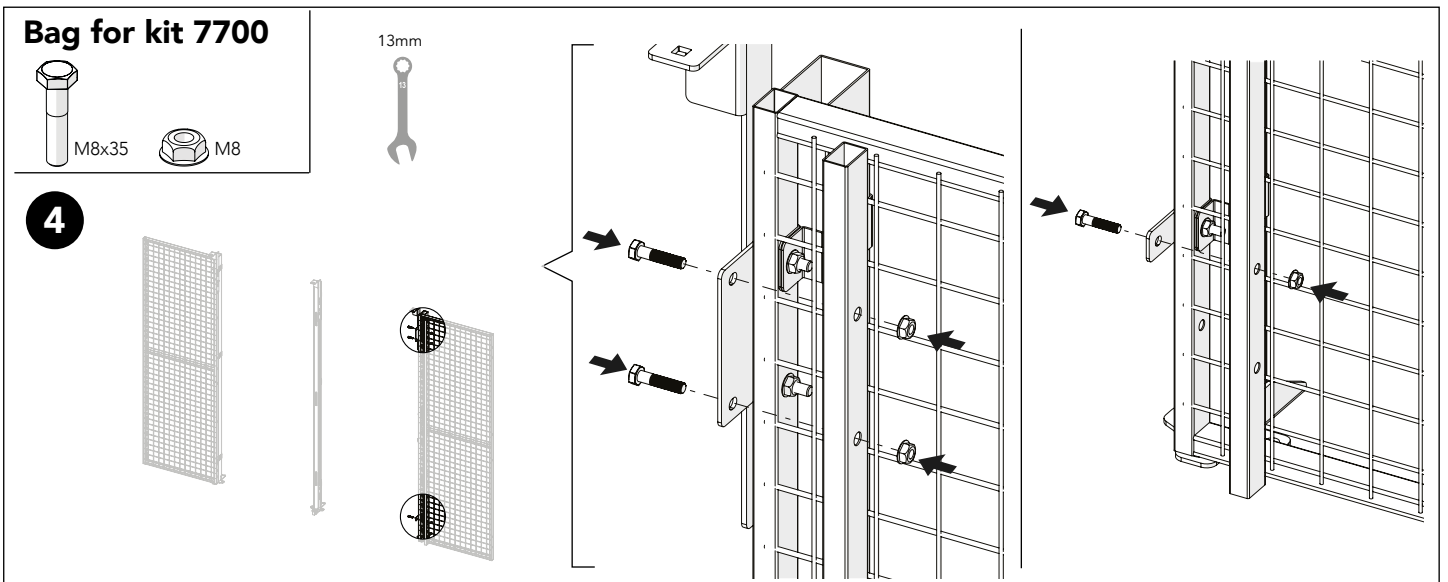

Warehouse  
partitioning

Sliding door  
EC Lock 22mm-  
double rail

**Kit 3690770,36907630**

Art no: 88754510 ver. 01

Print no: 202109-5999-EN

Follow me

[www.troax.com](http://www.troax.com)

# Sliding door Euro Cylinder Lock 22 mm dbl rail

Art no: 88754510 ver.01

Art.no: 88754510 ver. 01

**Bag for kit 7700**

13mm

**5**

**Bag for kit 7700**

13mm