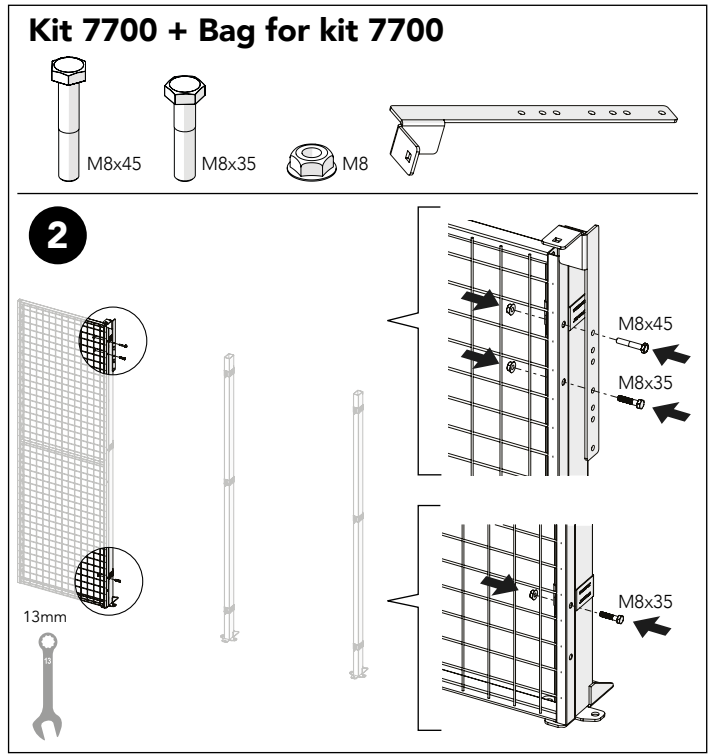

Warehouse  
partitioning

Sliding door  
EC Lock 22mm-  
double rail

**Kit 3690770,36907630**

Art no: 88754510 ver. 01

Print no: 202109-5999-EN

Follow me

[www.troax.com](http://www.troax.com)

# Sliding door Euro Cylinder Lock 22 mm dbl rail

Art no: 88754510 ver.01

Art.no: 88754510 ver. 01

**Bag for kit 7700**

13mm

**5**

**Bag for kit 7700**

13mm