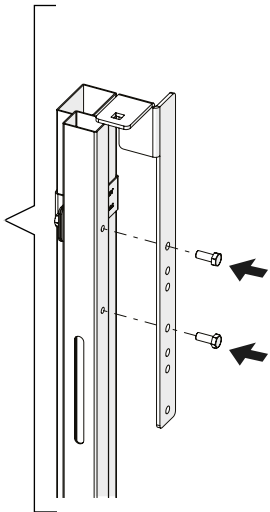

Bag for kit 7700

13mm

5

Bag for kit 7700

13mm

6

Kit 7700 + Bag for kit 7700

a

7

b

Bag for kit 7700

8

9

Art no.: 88754510 ver. 01