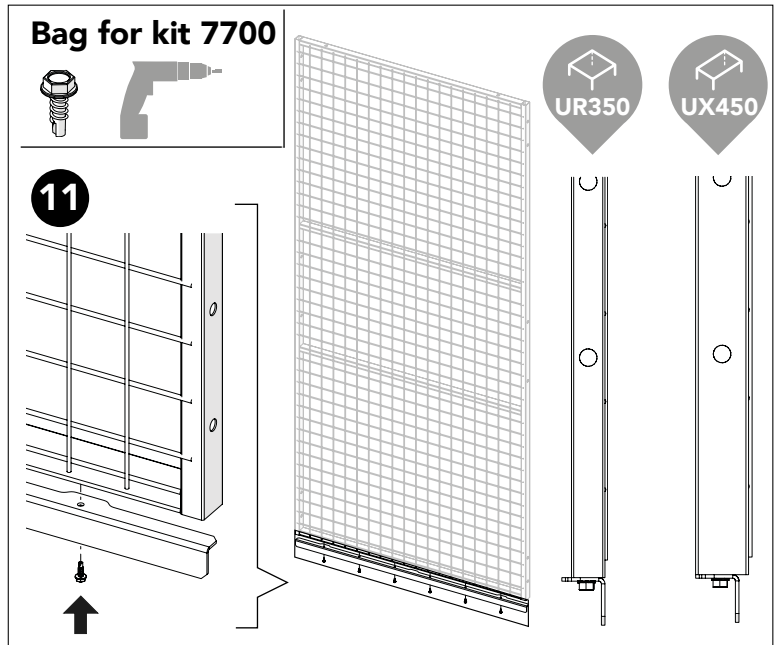

Art.no: 88754510 ver. 01