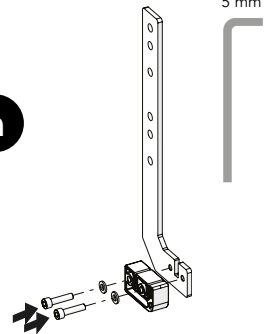

Kit 7700 + Bag for kit 7700

a