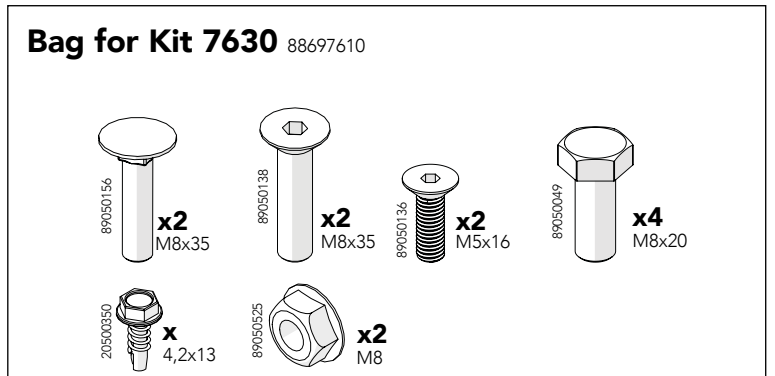

Warehouse  
partitioning

Sliding door  
EC Lock 22mm-  
double rail

**Kit 3690770,36907630**

Art no: 88754510 ver. 01

Print no: 202109-5999-EN

Follow me

[www.troax.com](http://www.troax.com)

# Sliding door Euro Cylinder Lock 22 mm dbl rail

Art no: 88754510 ver.01

Art.no: 88754510 ver. 01

**Bag for kit 7700**

13mm

**5**

**Bag for kit 7700**

13mm