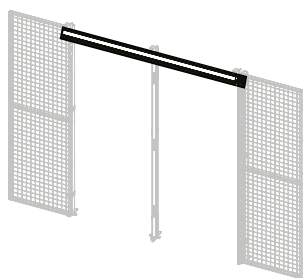

Warehouse  
partitioning

Sliding door  
EC Lock 22mm-  
double rail

**Kit 3690770,36907630**

Art no: 88754510 ver. 01

Print no: 202109-5999-EN

Follow me

[www.troax.com](http://www.troax.com)

# Sliding door Euro Cylinder Lock 22 mm dbl rail

Art no: 88754510 ver.01

Art.no: 88754510 ver. 01

**Bag for kit 7700**

13mm

**5**

**Bag for kit 7700**

13mm

**6**

**Kit 7700 + Bag for kit 7700**

**a**

**7**

**b**

**Bag for kit 7700**

**8**

**9**