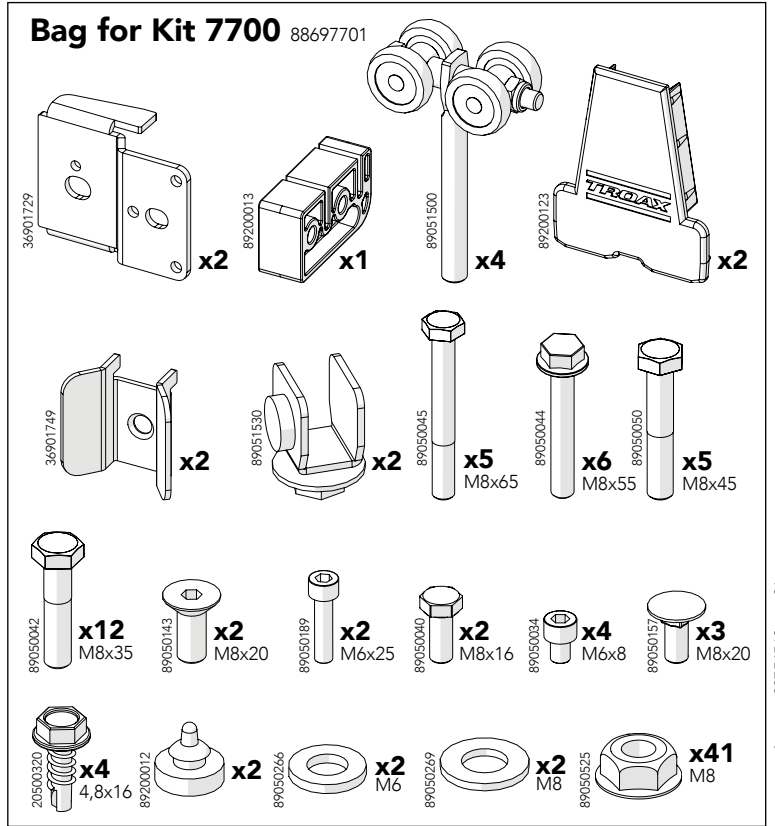

Warehouse  
partitioning

Sliding door  
EC Lock 22mm-  
double rail

**Kit 3690770,36907630**

Art no: 88754510 ver. 01

Print no: 202109-5999-EN

Follow me

[www.troax.com](http://www.troax.com)

# Sliding door Euro Cylinder Lock 22 mm dbl rail

Art no: 88754510 ver.01

Art.no: 88754510 ver. 01

**Bag for kit 7700**

13mm

**5**

**Bag for kit 7700**

13mm