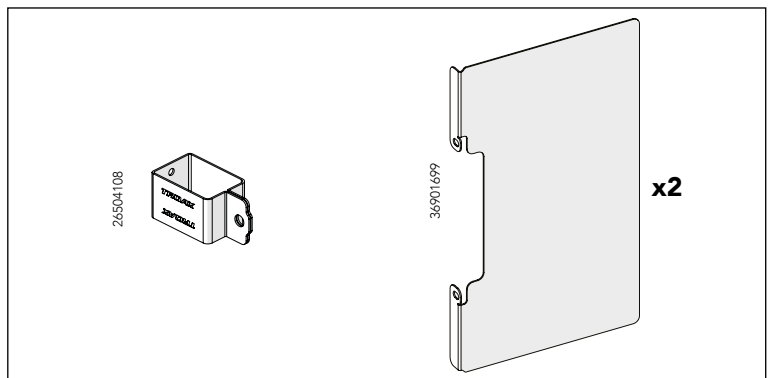

Warehouse  
partitioning

Sliding door  
EC Lock 22mm-  
double rail

**Kit 3690770,36907630**

Art no: 88754510 ver. 01

Print no: 202109-5999-EN

Follow me

[www.troax.com](http://www.troax.com)

# Sliding door Euro Cylinder Lock 22 mm dbl rail

Art no: 88754510 ver.01

Art.no: 88754510 ver. 01

**Bag for kit 7700**

13mm

**5**

**Bag for kit 7700**

13mm