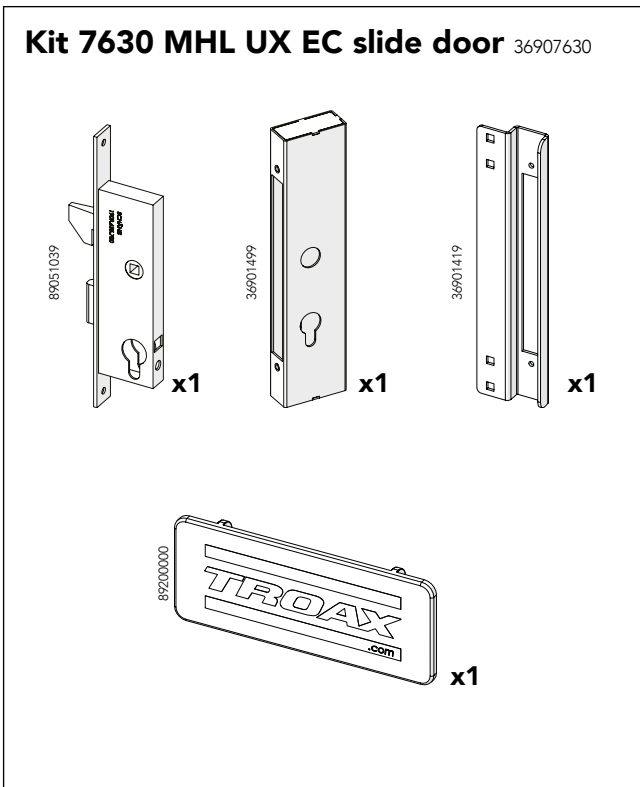

Warehouse  
partitioning

Sliding door  
EC Lock 22mm-  
double rail

**Kit 3690770,36907630**

Art no: 88754510 ver. 01

Print no: 202109-5999-EN

Follow me

[www.troax.com](http://www.troax.com)

# Sliding door Euro Cylinder Lock 22 mm dbl rail

Art no: 88754510 ver.01

Art.no: 88754510 ver. 01

**Bag for kit 7700**

13mm

**5**

**Bag for kit 7700**

13mm