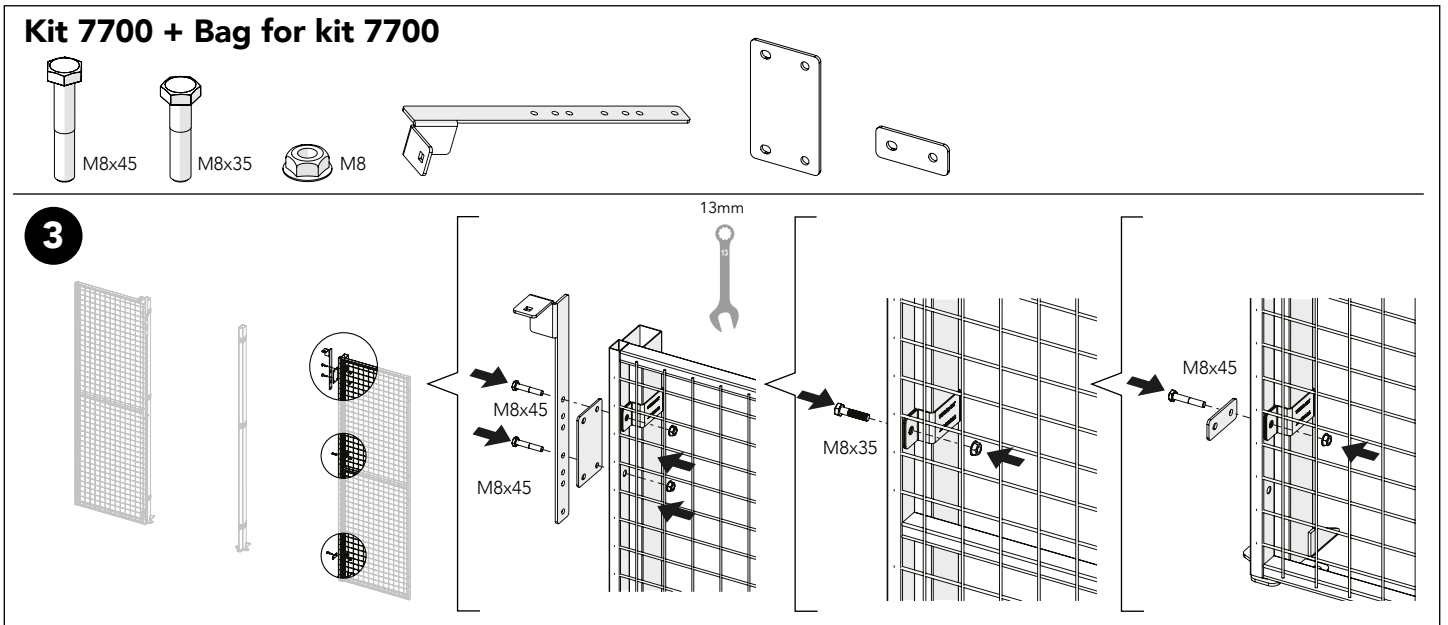

Warehouse  
partitioning

Sliding door  
EC Lock 22mm-  
double rail

**Kit 3690770,36907630**

Art no: 88754510 ver. 01

Print no: 202109-5999-EN

Follow me

[www.troax.com](http://www.troax.com)

# Sliding door Euro Cylinder Lock 22 mm dbl rail

Art no: 88754510 ver.01

Art.no: 88754510 ver. 01

**Bag for kit 7700**

13mm

**5**

**Bag for kit 7700**

13mm