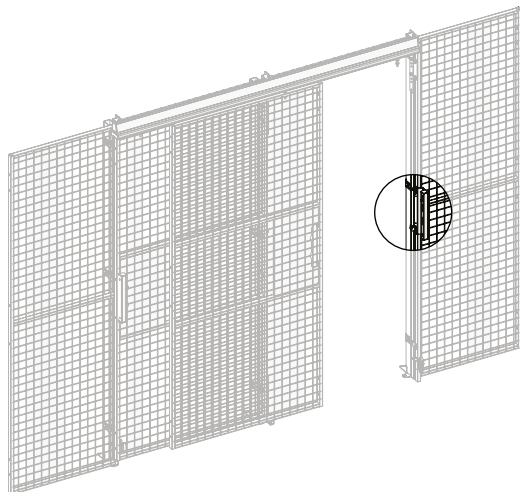

Kit 7700+Bag for kit 7700

M8x35

M8

19

13mm

Art no: 88754510 ver. 01