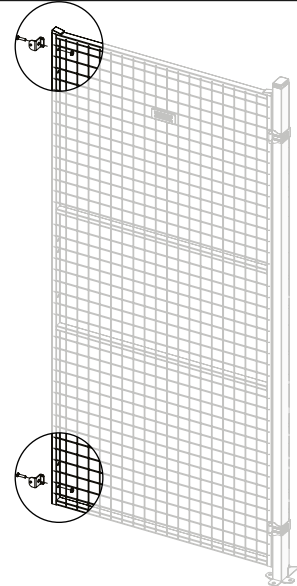

Bag for kit

2