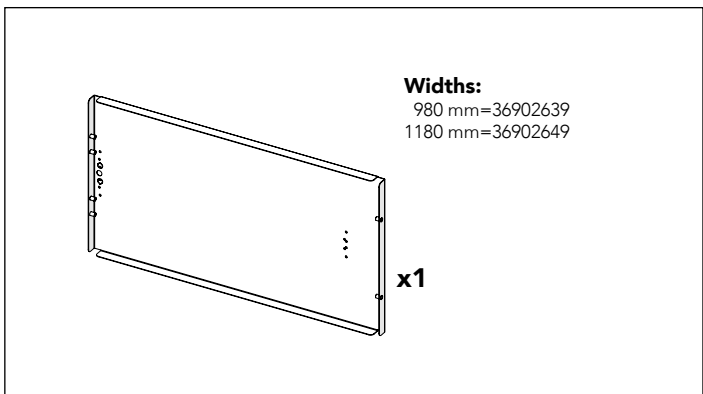

Hinged door Safe Escape Lock with Panic Bar