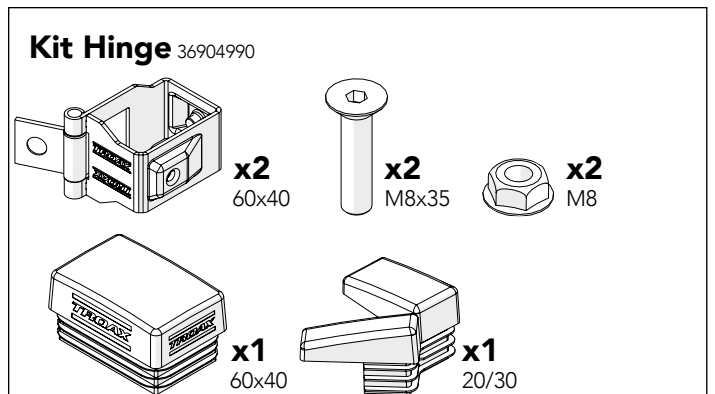

Hinged door Safe Escape Lock with Panic Bar