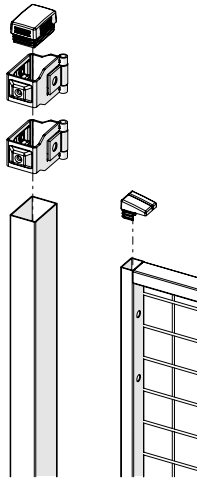

Kit Hinge

1

Bag for kit

2

Art no: 88737970 ver:002

Kit Bracket SmF

3

Kit Bracket SmF

4