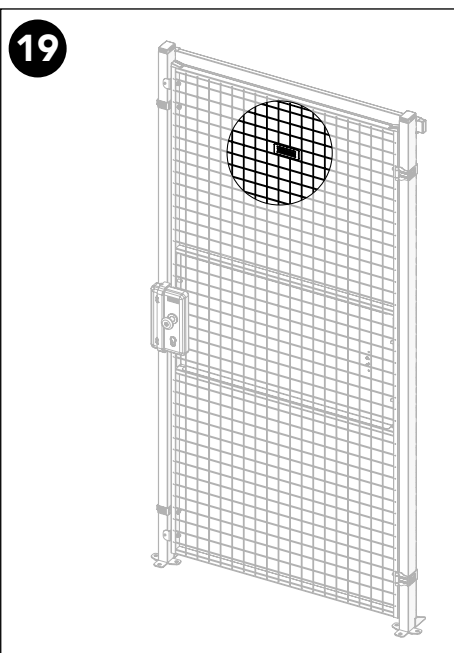

Art no: 88737970 ver:002