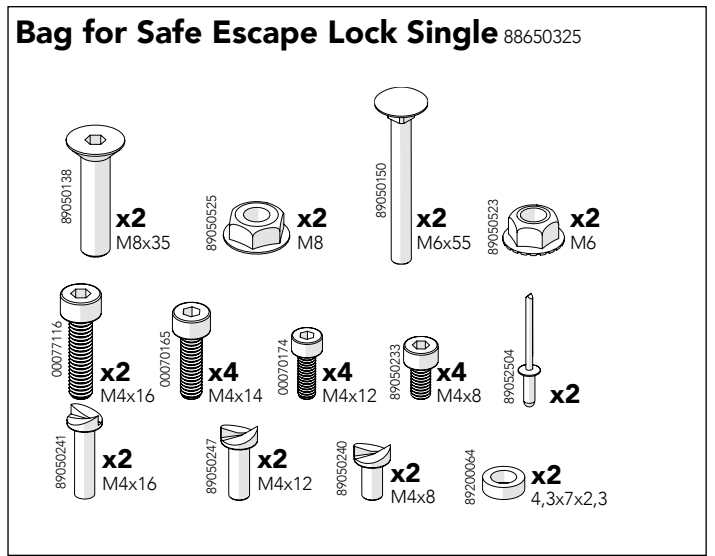

# HINGED DOOR SAFE ESCAPE LOCK PANIC BAR

KIT 36907970

# Hinged door Safe Escape Lock with Panic Bar