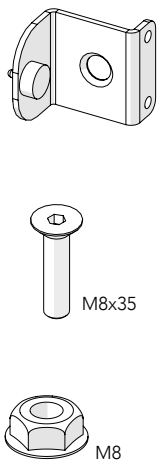

Bag for kit

2