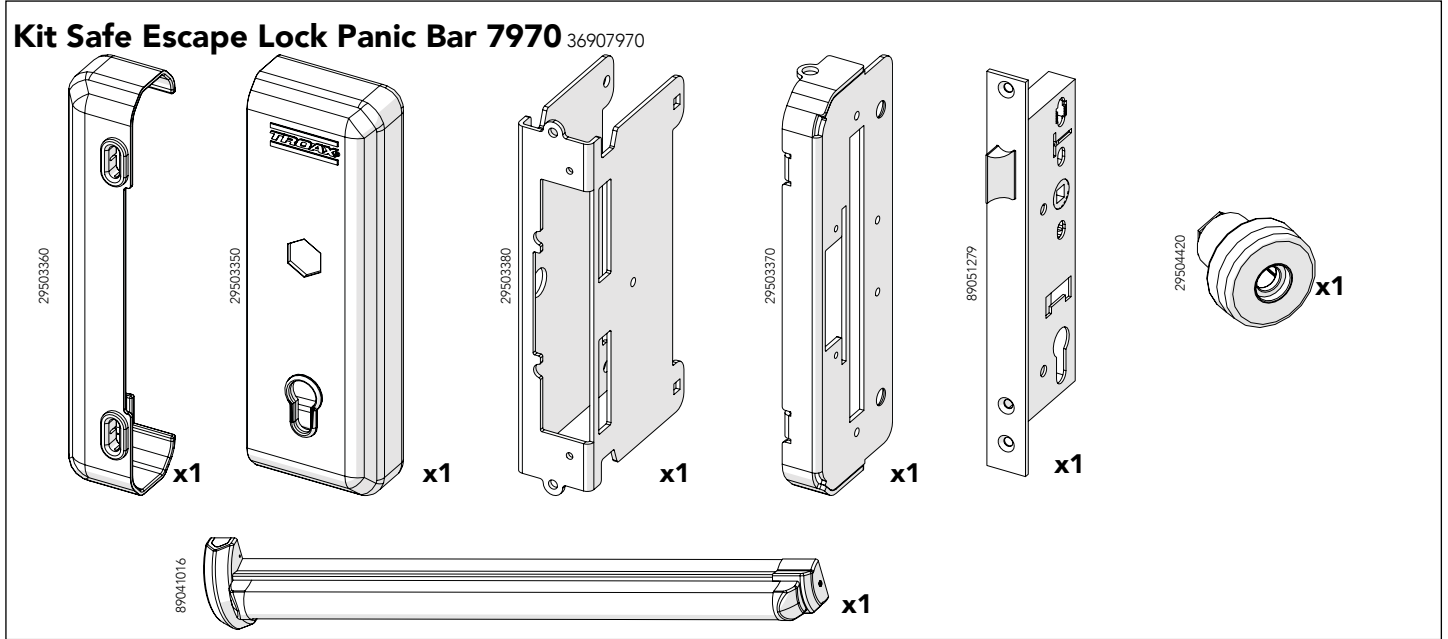

# HINGED DOOR SAFE ESCAPE LOCK PANIC BAR

KIT 36907970

# Hinged door Safe Escape Lock with Panic Bar