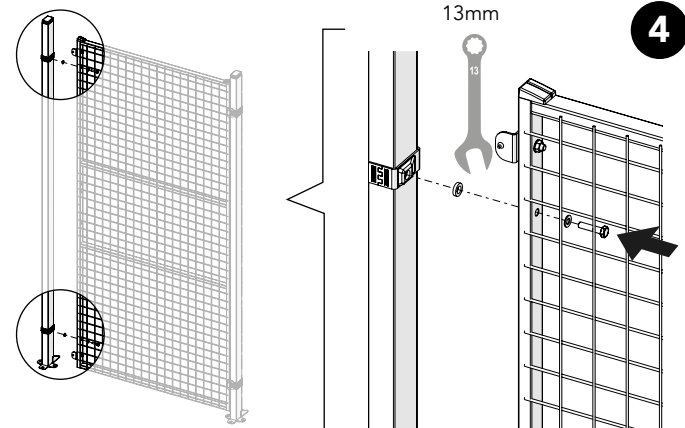

### Kit Bracket SmF

4

**Bag for kit**

**5**

**Door panel width**

980 = 1110  
1180 = 1310

**Door stay length**

**6**