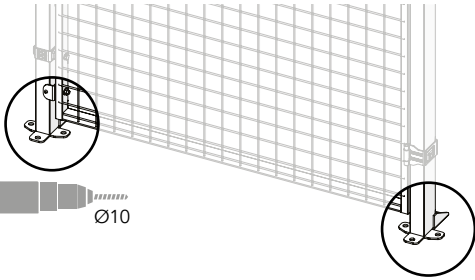

6

Max 30 Nm

17 mm