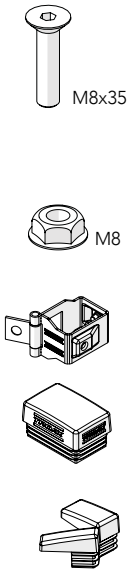

Kit Hinge

1

Bag for kit

2

Art no: 88737970 ver:002

Kit Bracket SmF

3

Kit Bracket SmF

4