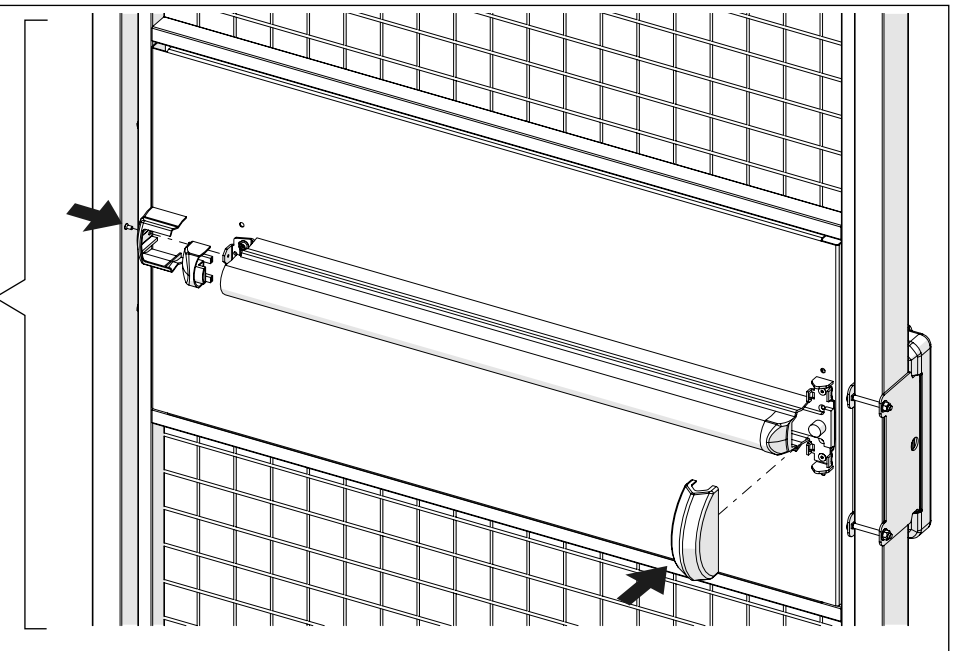

Art no: 88737970 ver:002