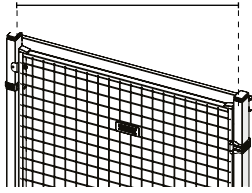

### Kit Bracket SmF

4

**Bag for kit**

**5**

**Door panel width**

980 = 1110  
1180 = 1310

**Door stay length**

**6**