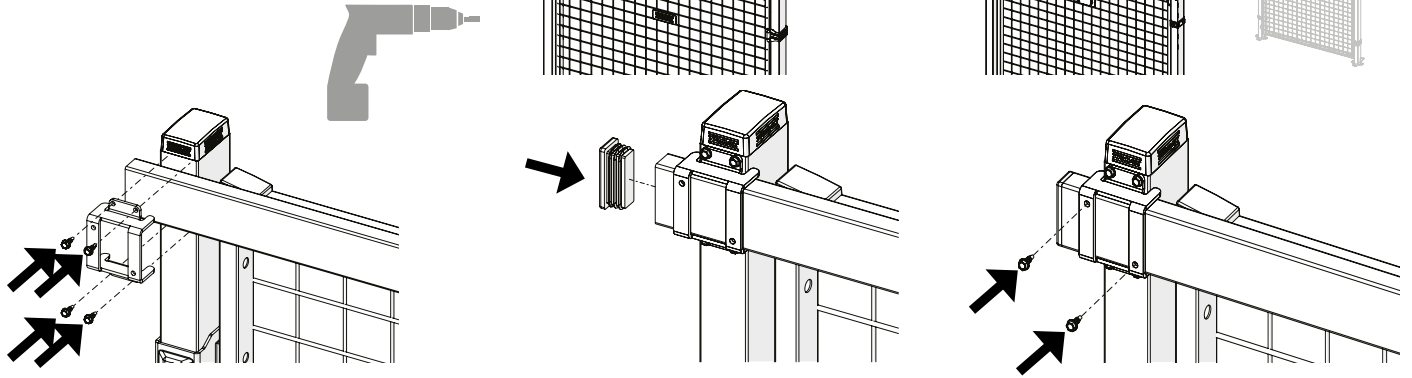

### Kit Bracket SmF

4

**Bag for kit**

**5**

**Door panel width**

980 = 1110  
1180 = 1310

**Door stay length**

**6**