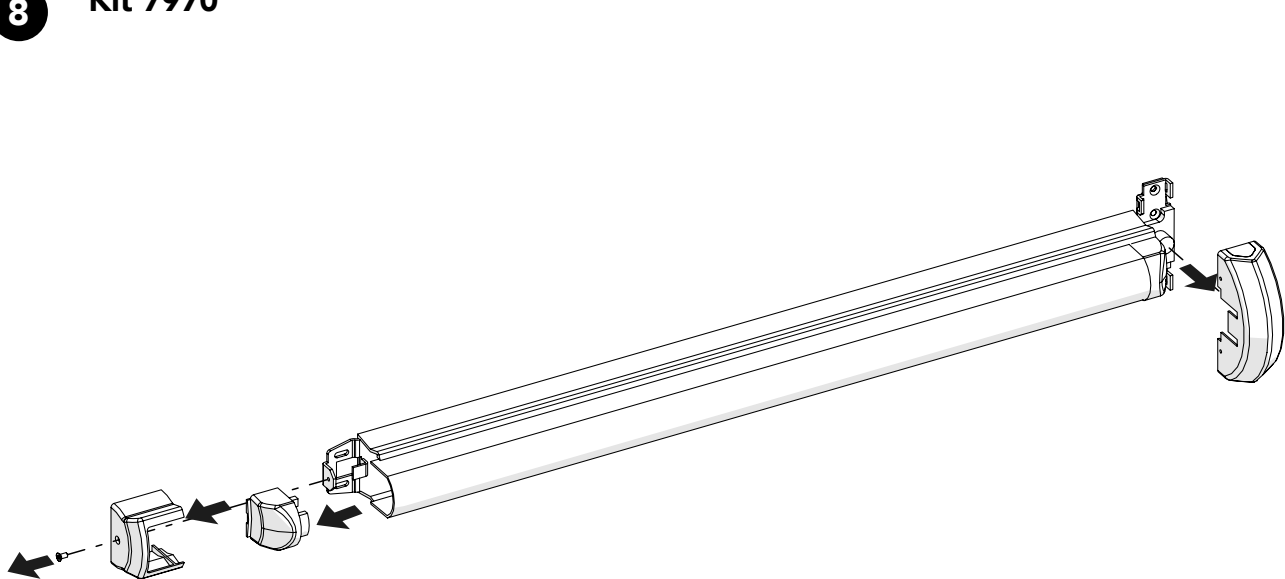

Art no: 88757970 ver.002

8

Kit 7970