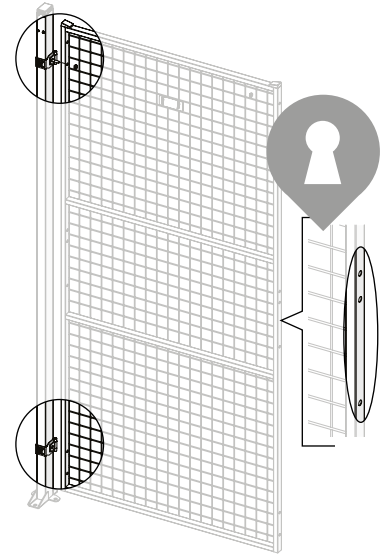

Kit Hinge

1

Bag for kit

2

Art no: 88737970 ver:002

Kit Bracket SmF

3

Kit Bracket SmF

4