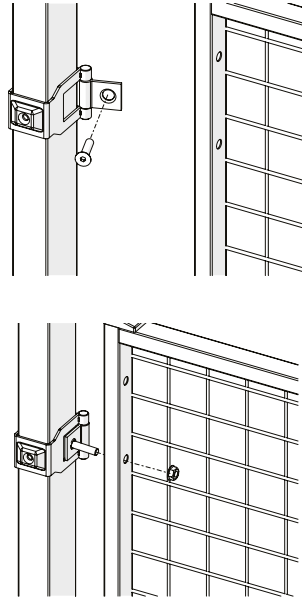

Kit Hinge

1

Bag for kit

2

Art no: 88737970 ver:002

Kit Bracket SmF

3

Kit Bracket SmF

4