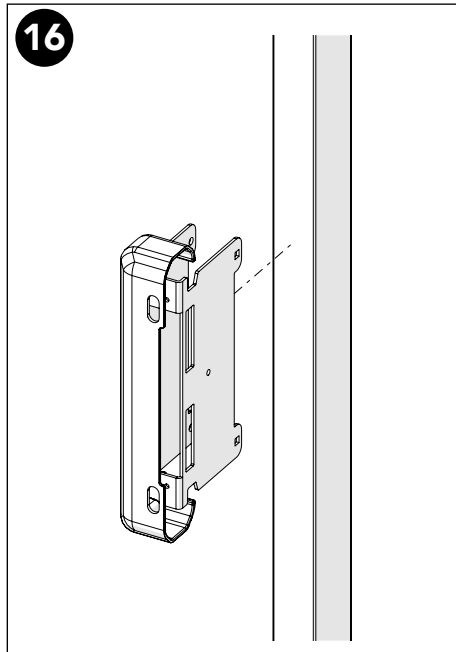

Art no: 88737970 ver:002