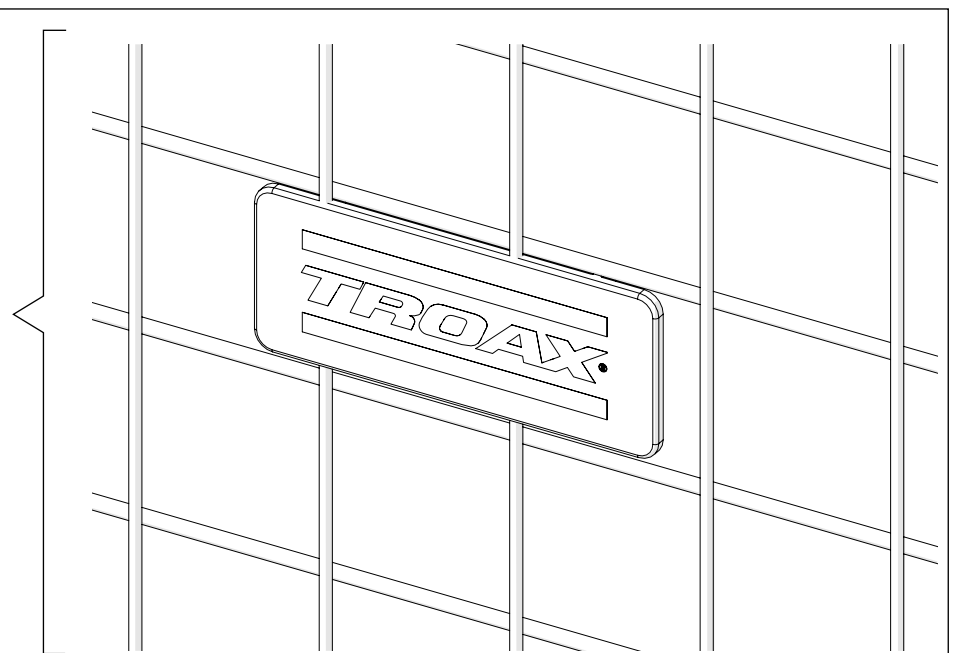

Art no: 88737970 ver:002