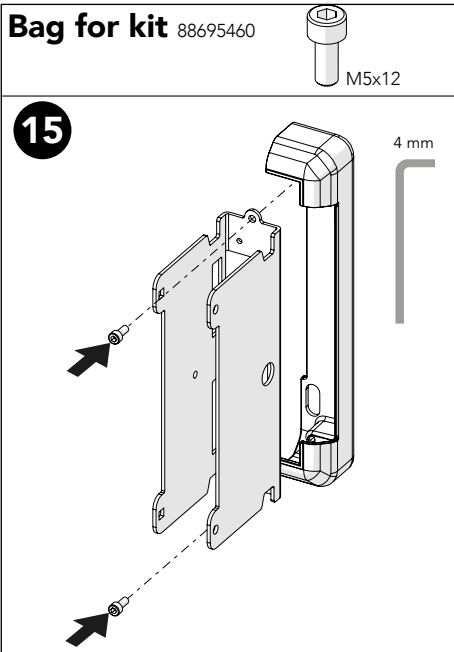

Art no: 88737970 ver:002