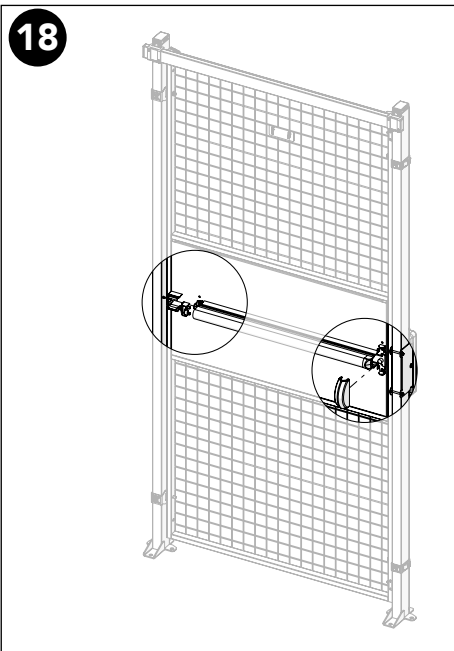

Art no: 88737970 ver:002