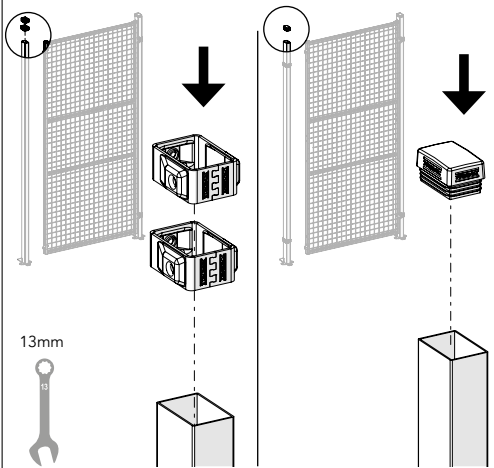

### Kit Bracket SmF

4

**Bag for kit**

**5**

**Door panel width**

980 = 1110  
1180 = 1310

**Door stay length**

**6**