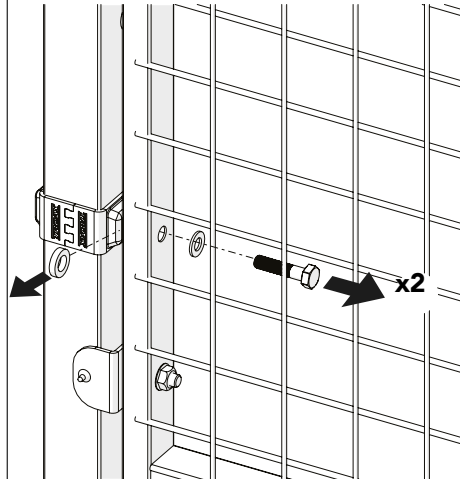

Bag for kit

5

Door panel width

980 = 1110
1180 = 1310

Door stay length

6

Max 30 Nm

17 mm

7

Art no: 88757970 ver.002

8

Kit 7970