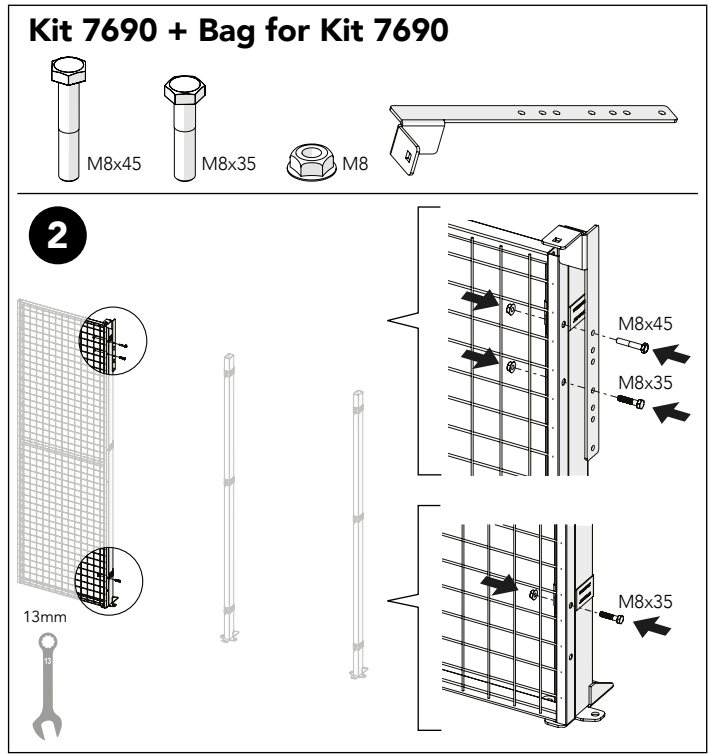

ASSEMBLY INSTRUCTION
– JUST FOLLOW ME

SLIDING DOOR AC LOCK DOUBLE RAIL

KIT 36907600, 36907690

Sliding door Assa lock double rail WP

Art no: 88754509 ver. 002

Art no: 89754509 ver: 002

Bag for Kit 7600

13mm

5

Bag for Kit 7600

13mm

6

Kit 7690 + Bag for Kit 7690

a

5 mm

7