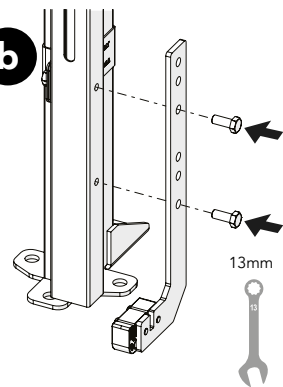

Bag for Kit 7600

13mm

5

Bag for Kit 7600

13mm

6

Kit 7690 + Bag for Kit 7690

a

5 mm

7

b

13mm

Art no: 88754509 ver. 002

Bag for Kit 7690

8

9