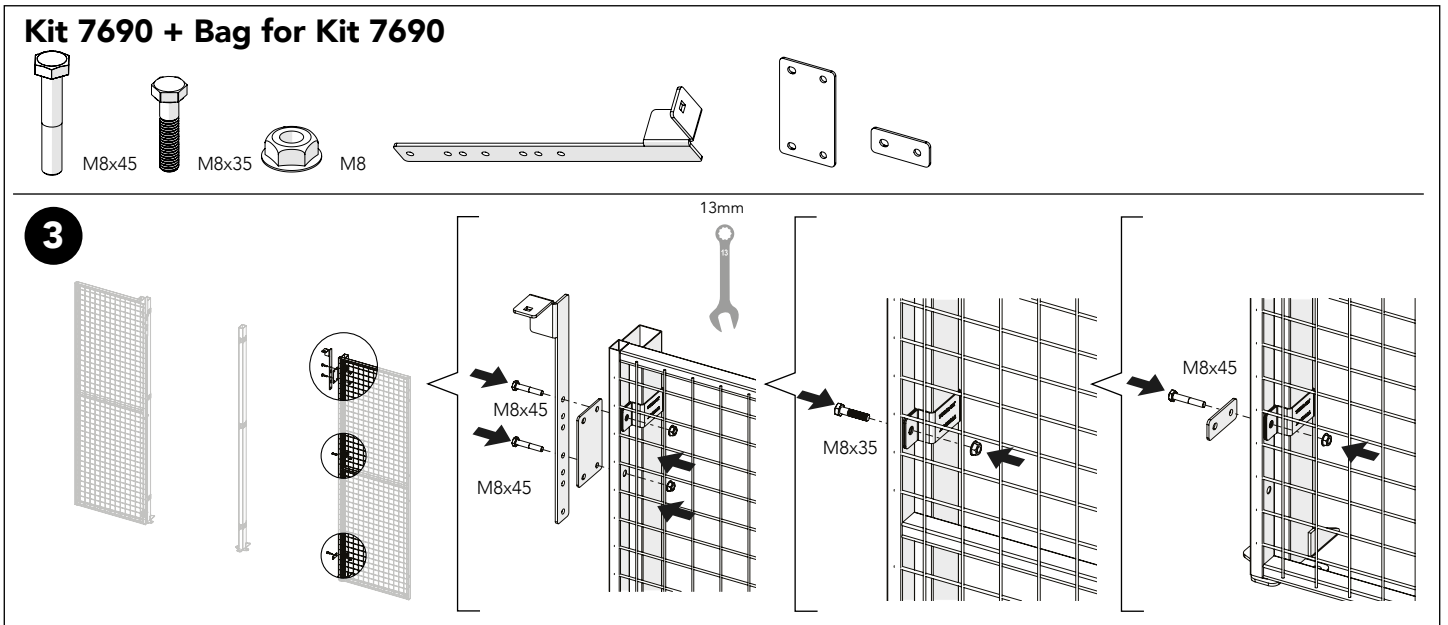

ASSEMBLY INSTRUCTION
– JUST FOLLOW ME

SLIDING DOOR AC LOCK DOUBLE RAIL

KIT 36907600, 36907690

Sliding door Assa lock double rail WP

Art no: 88754509 ver. 002

Art no: 89754509 ver: 002

Bag for Kit 7600

13mm