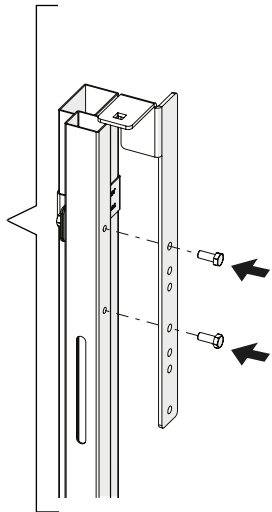

Bag for Kit 7600

13mm

6