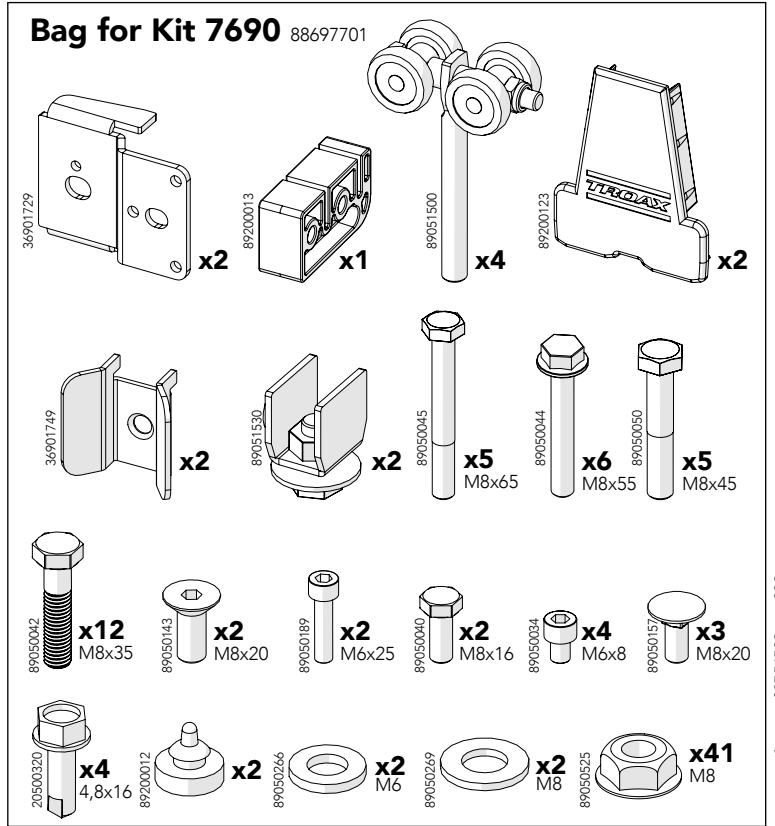

ASSEMBLY INSTRUCTION
– JUST FOLLOW ME

SLIDING DOOR AC LOCK DOUBLE RAIL

KIT 36907600, 36907690

Sliding door Assa lock double rail WP

Art no: 88754509 ver. 002

Art no: 89754509 ver: 002

Bag for Kit 7600

13mm