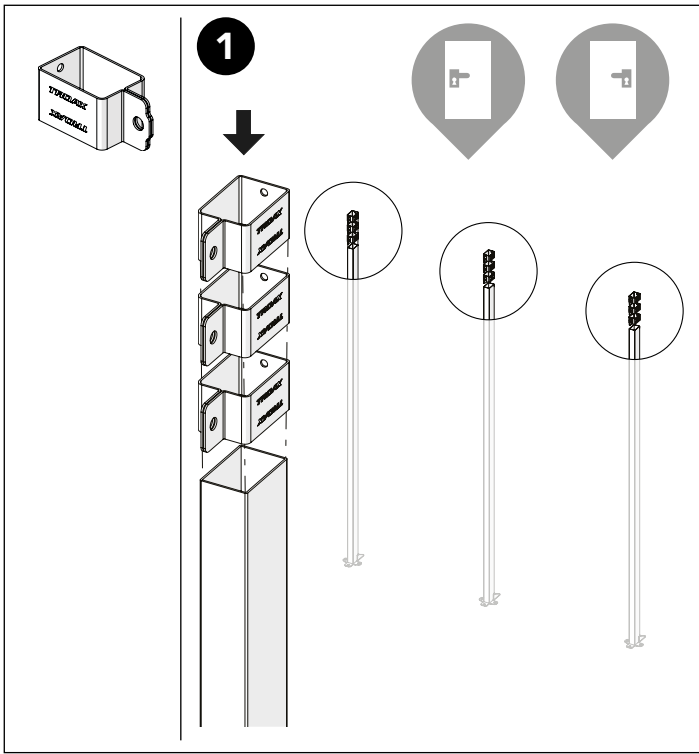

ASSEMBLY INSTRUCTION
– JUST FOLLOW ME

SLIDING DOOR AC LOCK DOUBLE RAIL

KIT 36907600, 36907690

Sliding door Assa lock double rail WP

Art no: 88754509 ver. 002

Art no: 89754509 ver: 002

Bag for Kit 7600

13mm