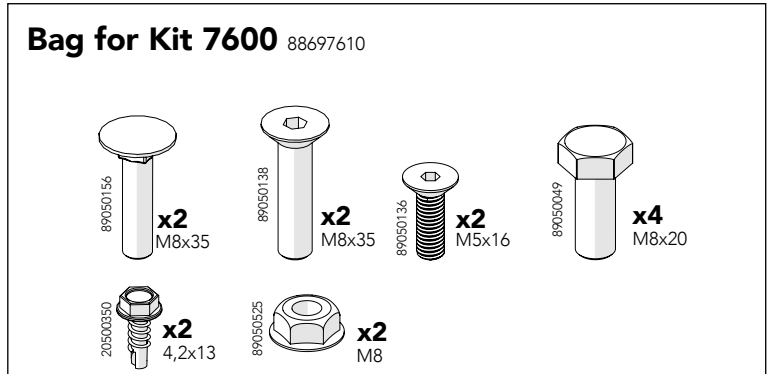

ASSEMBLY INSTRUCTION
– JUST FOLLOW ME

SLIDING DOOR AC LOCK DOUBLE RAIL

KIT 36907600, 36907690

Sliding door Assa lock double rail WP

Art no: 88754509 ver. 002

Art no: 89754509 ver: 002

Bag for Kit 7600

13mm

13mm

Art no: 88754509 ver. 002