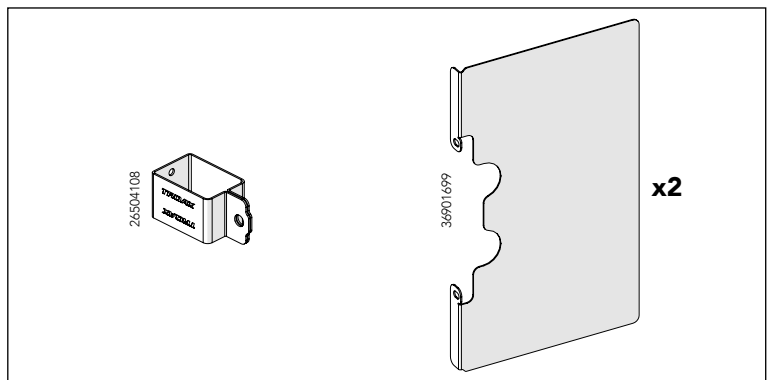

ASSEMBLY INSTRUCTION
– JUST FOLLOW ME

SLIDING DOOR AC LOCK DOUBLE RAIL

KIT 36907600, 36907690

Sliding door Assa lock double rail WP

Art no: 88754509 ver. 002

Art no: 89754509 ver: 002

Bag for Kit 7600

13mm