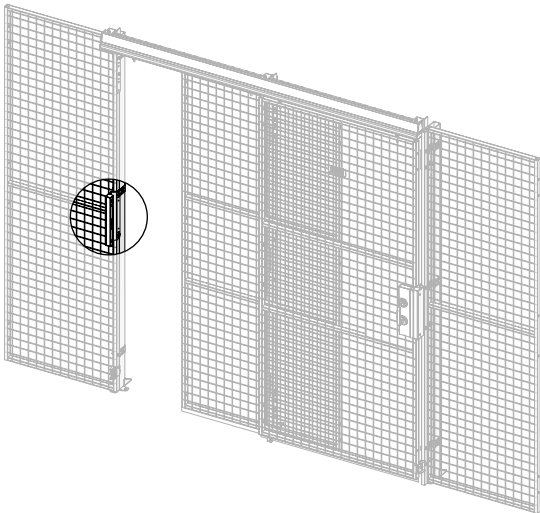

Bag for Kit 7690

M8x35

M8

18

13mm