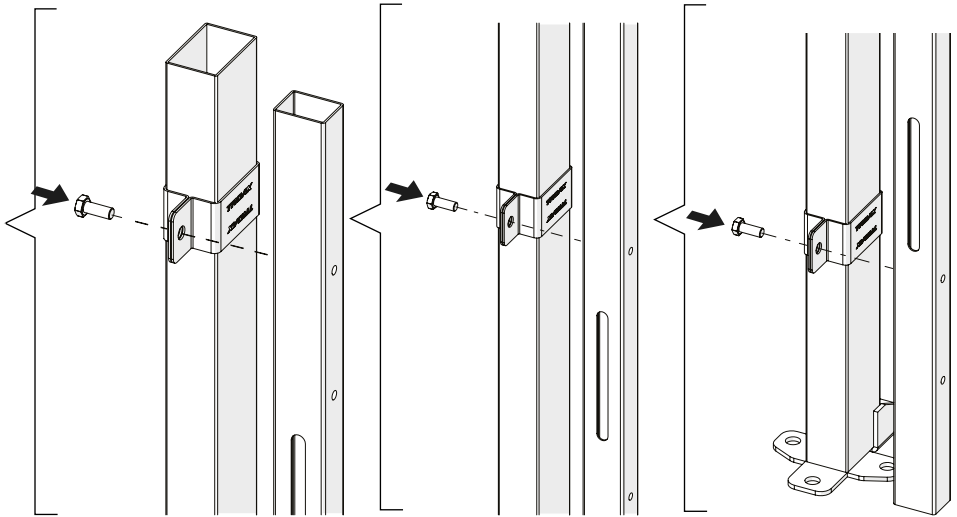

Bag for Kit 7600

13mm

5