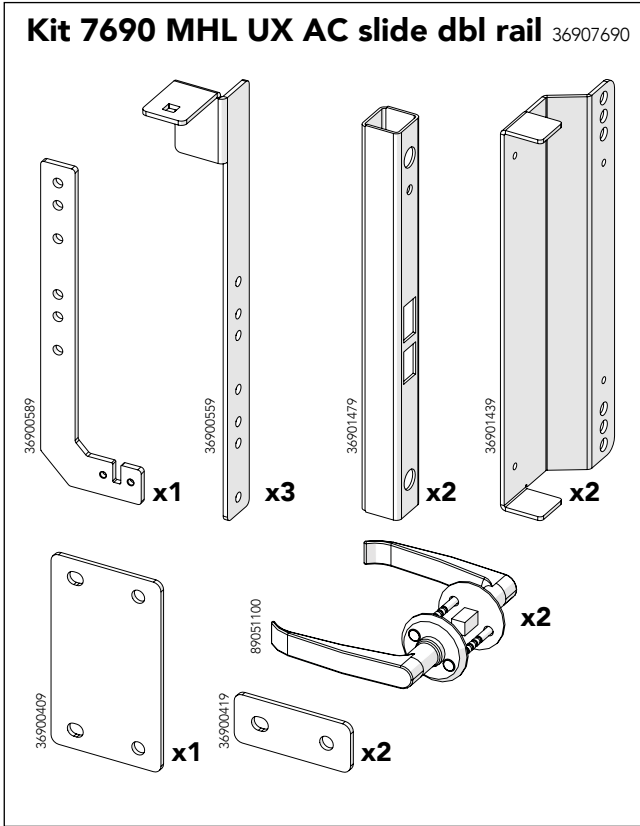

ASSEMBLY INSTRUCTION
– JUST FOLLOW ME

SLIDING DOOR AC LOCK DOUBLE RAIL

KIT 36907600, 36907690

Sliding door Assa lock double rail WP

Art no: 88754509 ver. 002

Art no: 89754509 ver: 002

Bag for Kit 7600

13mm