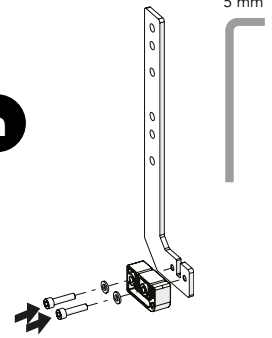

Kit 7690 + Bag for Kit 7690

a