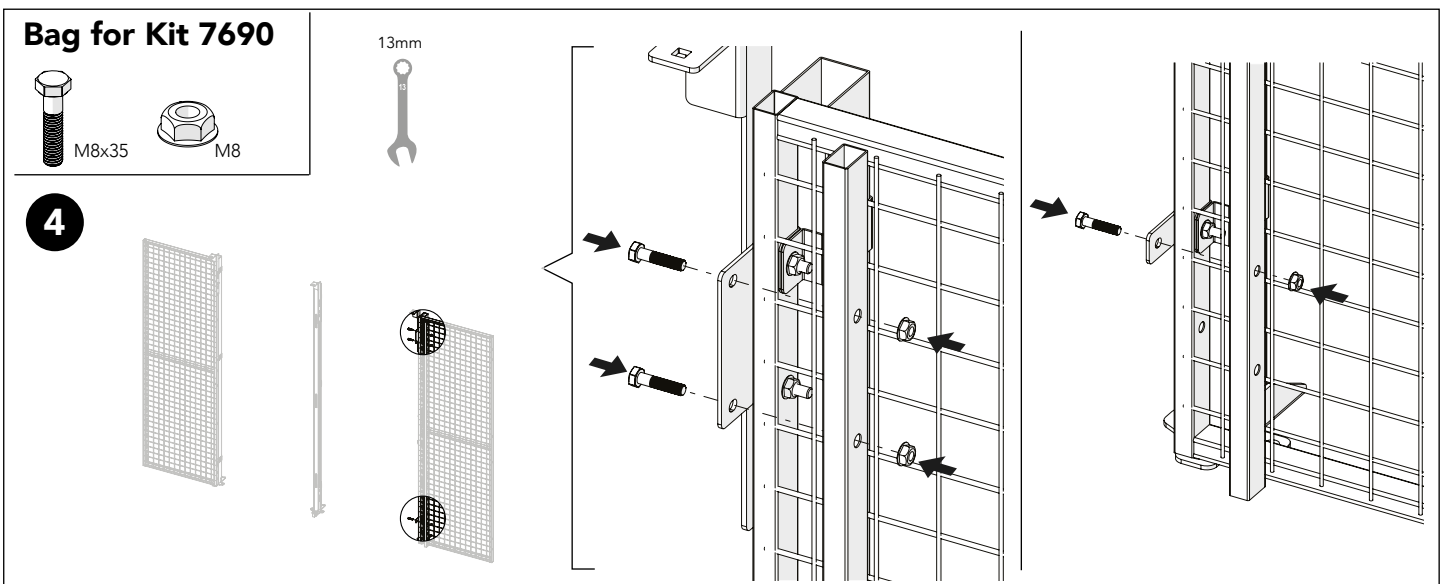

ASSEMBLY INSTRUCTION
– JUST FOLLOW ME

SLIDING DOOR AC LOCK DOUBLE RAIL

KIT 36907600, 36907690

Sliding door Assa lock double rail WP

Art no: 88754509 ver. 002

Art no: 89754509 ver: 002

Bag for Kit 7600

13mm