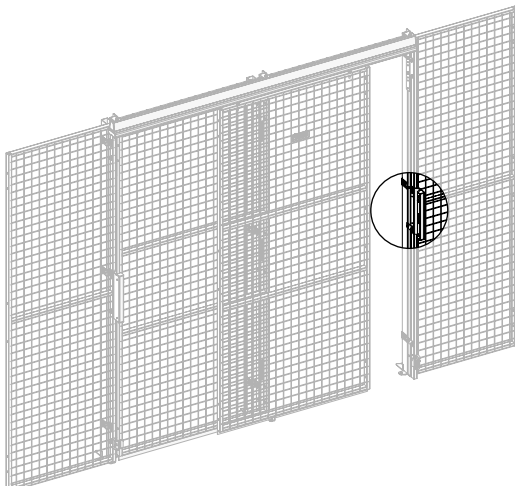

Kit 7690+Bag for Kit 7690

M8x35

M8

19

13mm

Art no: 88754509 ver. 002