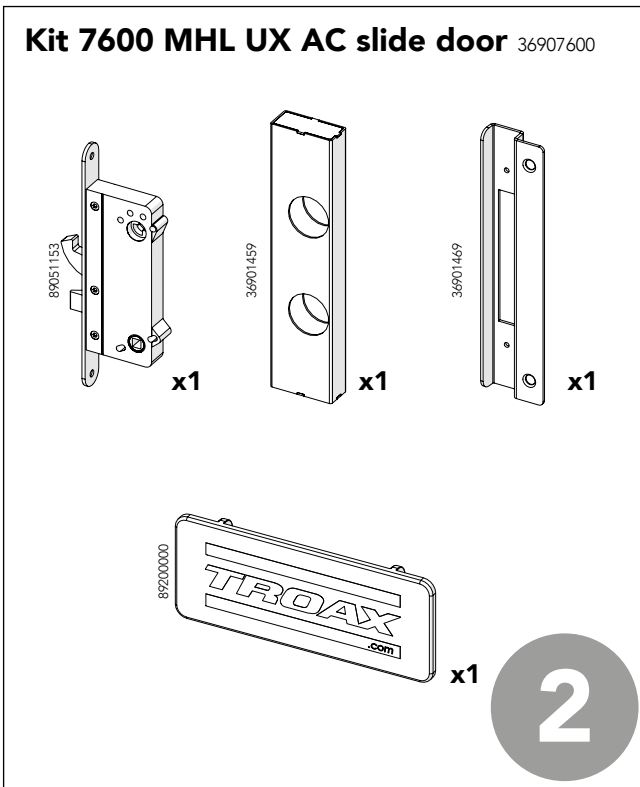

ASSEMBLY INSTRUCTION
– JUST FOLLOW ME

SLIDING DOOR AC LOCK DOUBLE RAIL

KIT 36907600, 36907690

Sliding door Assa lock double rail WP

Art no: 88754509 ver. 002

Art no: 89754509 ver: 002

Bag for Kit 7600

13mm