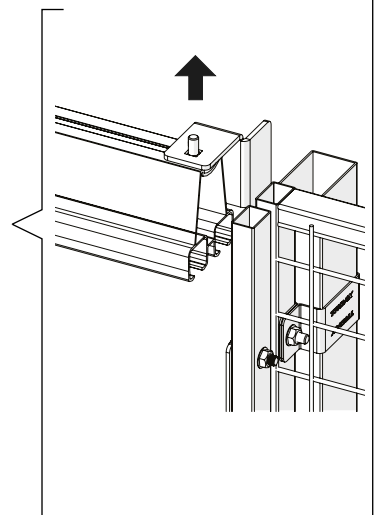

Bag for Kit 7600

13mm

5

Bag for Kit 7600

13mm

6

Kit 7690 + Bag for Kit 7690

a

5 mm

7

b

13mm

Art no: 88754509 ver. 002

Bag for Kit 7690

8

9