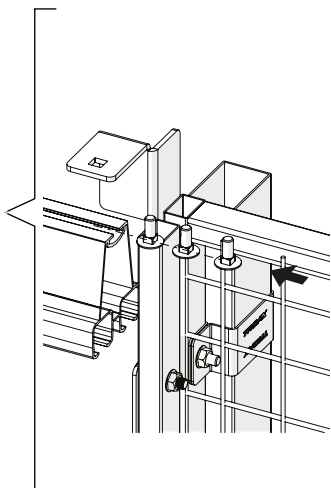

Bag for Kit 7690

8

9