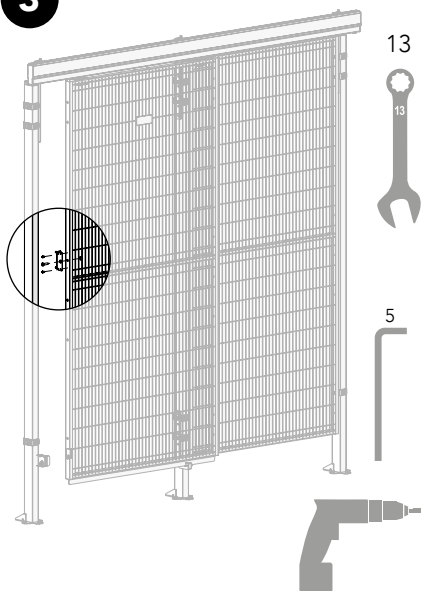

Fits Switches:

Schmersal RSS 36*
*Not Included in kit

Kit RSS Hinged Door 36906170

x2 M8x35
 x2 M8
 x1 4,2x13 (15 pcs)
 x2 4,8x14
 x2 M4x20
 x2 M4x30
 x1 M4x20
 x1 M4x30

Fits Switches:

Schmersal RSS 36*
*Not Included in kit

Kit 5270

1

Kit 5270

2

Kit 5270

3

Kit 5270

4