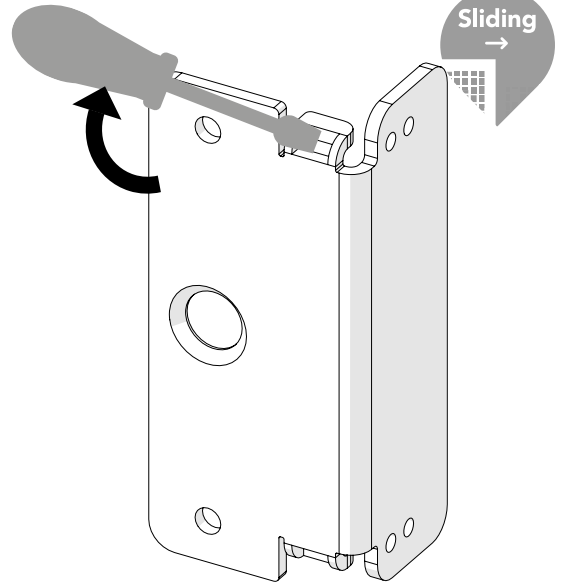

Kit 5270

1

Kit 5270

2

Kit 5270

3