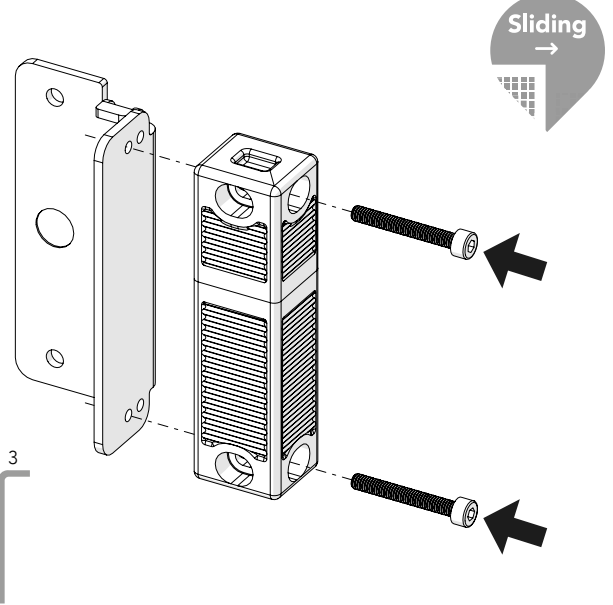

Kit 5270

1

Kit 5270

2

Kit 5270

3