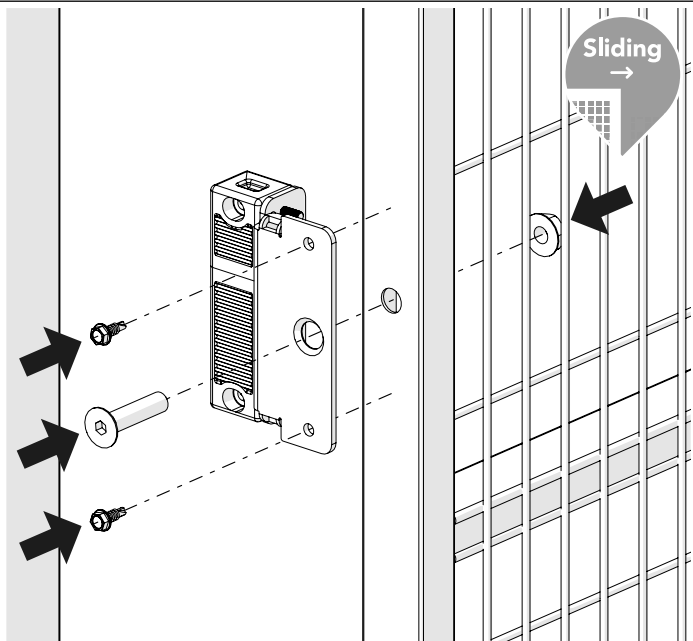

Fits Switches:

Schmersal RSS 36*
*Not Included in kit

Kit RSS Hinged Door 36906170

x2 M8x35
 x2 M8
 x1 4,2x13 (15 pcs)
 x2 4,8x14
 x2 M4x20
 x2 M4x30
 x1 M4x20
 x1 M4x30

Fits Switches:

Schmersal RSS 36*
*Not Included in kit

Kit 5270

1

Kit 5270

2

Kit 5270

3

Kit 5270

4