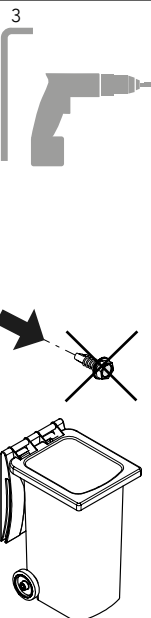

ASSEMBLY INSTRUCTION
– JUST FOLLOW ME

Kit For Switch RSS36

KIT 36905270, 36906170

Kit for Switch RSS36 36905270, 36906170

Kit RSS Sliding Door 36905270

x2 M8x35
 x2 M8
 x1 4,2x13 (15 pcs)
 x2 4,8x14
 x4 M4x20
 x2 M4x30
 x1 M4x20
 x1 M4x30

Fits Switches:

Schmersal RSS 36*
*Not Included in kit

Kit RSS Hinged Door 36906170

x2 M8x35
 x2 M8
 x1 4,2x13 (15 pcs)
 x2 4,8x14
 x2 M4x20
 x2 M4x30
 x1 M4x20
 x1 M4x30

Fits Switches:

Schmersal RSS 36*
*Not Included in kit

Kit 5270

1

Kit 5270

2

Kit 5270

3

Kit 5270

4

Sliding

Kit 5270

5A

5B

Sliding

Kit 5270

6A

6B