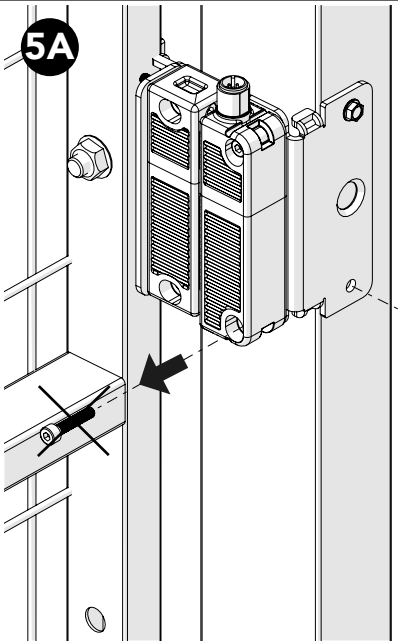

Kit 5270

4

Sliding

Kit 5270

5A

5B

Sliding

Kit 5270

6A

6B

Sliding