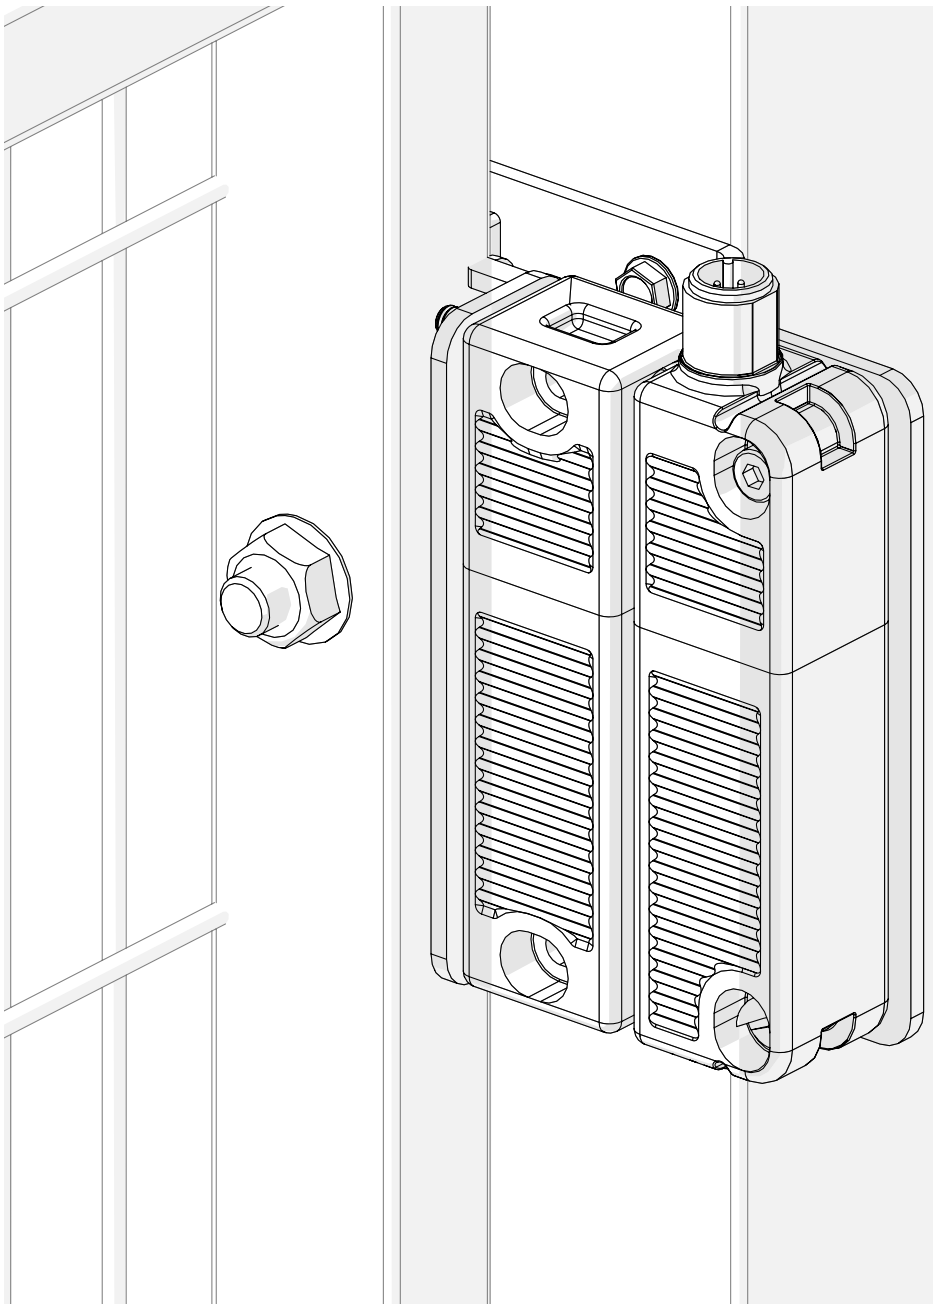

ASSEMBLY INSTRUCTION
– JUST FOLLOW ME

Kit For Switch RSS36

KIT 36905270, 36906170

Kit for Switch RSS36 36905270, 36906170

Kit RSS Sliding Door 36905270

x2 M8x35
 x2 M8
 x1 4,2x13 (15 pcs)
 x2 4,8x14
 x4 M4x20
 x2 M4x30
 x1 M4x20
 x1 M4x30

Fits Switches:

Schmersal RSS 36*
*Not Included in kit

Kit RSS Hinged Door 36906170

x2 M8x35
 x2 M8
 x1 4,2x13 (15 pcs)
 x2 4,8x14
 x2 M4x20
 x2 M4x30
 x1 M4x20
 x1 M4x30

Fits Switches:

Schmersal RSS 36*
*Not Included in kit