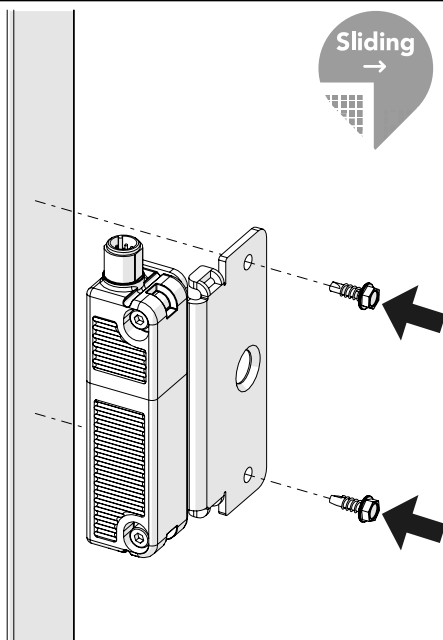

Kit 5270

4

Sliding

Kit 5270

5A

5B

Sliding

Kit 5270

6A

6B

Sliding