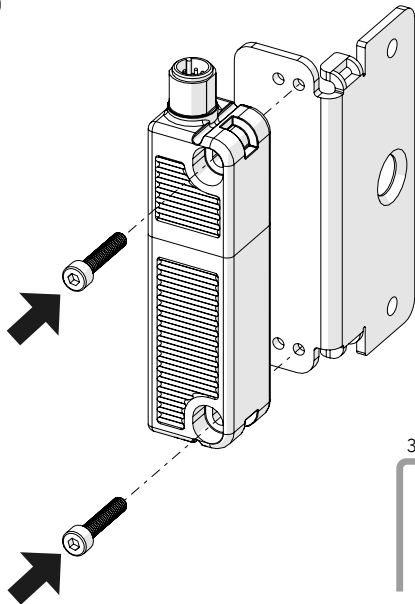

Kit 5270

1

Kit 5270

2

Kit 5270

3