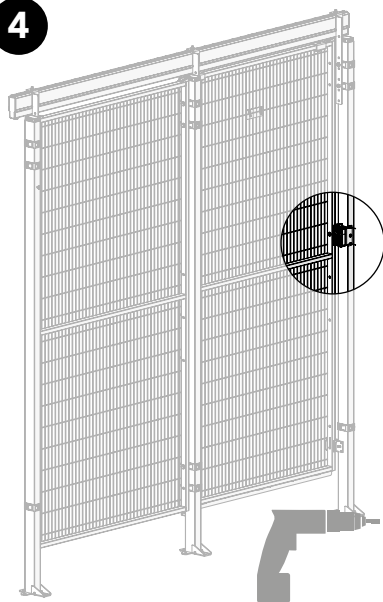

Fits Switches:

Schmersal RSS 36*
*Not Included in kit

Kit RSS Hinged Door 36906170

x2 M8x35
 x2 M8
 x1 4,2x13 (15 pcs)
 x2 4,8x14
 x2 M4x20
 x2 M4x30
 x1 M4x20
 x1 M4x30

Fits Switches:

Schmersal RSS 36*
*Not Included in kit

Kit 5270

1

Kit 5270

2

Kit 5270

3

Kit 5270

4