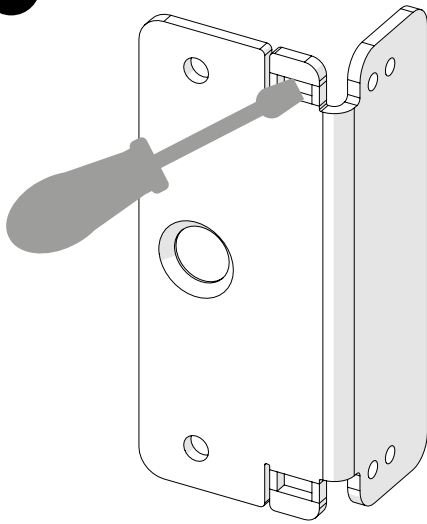

Kit 5270

1

Kit 5270

2

Kit 5270

3