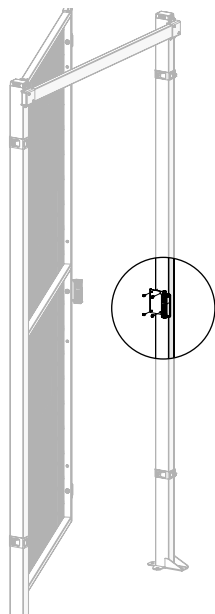

Kit 6170

4

Kit 6170

5A

5B

Kit 6170

6A

6B